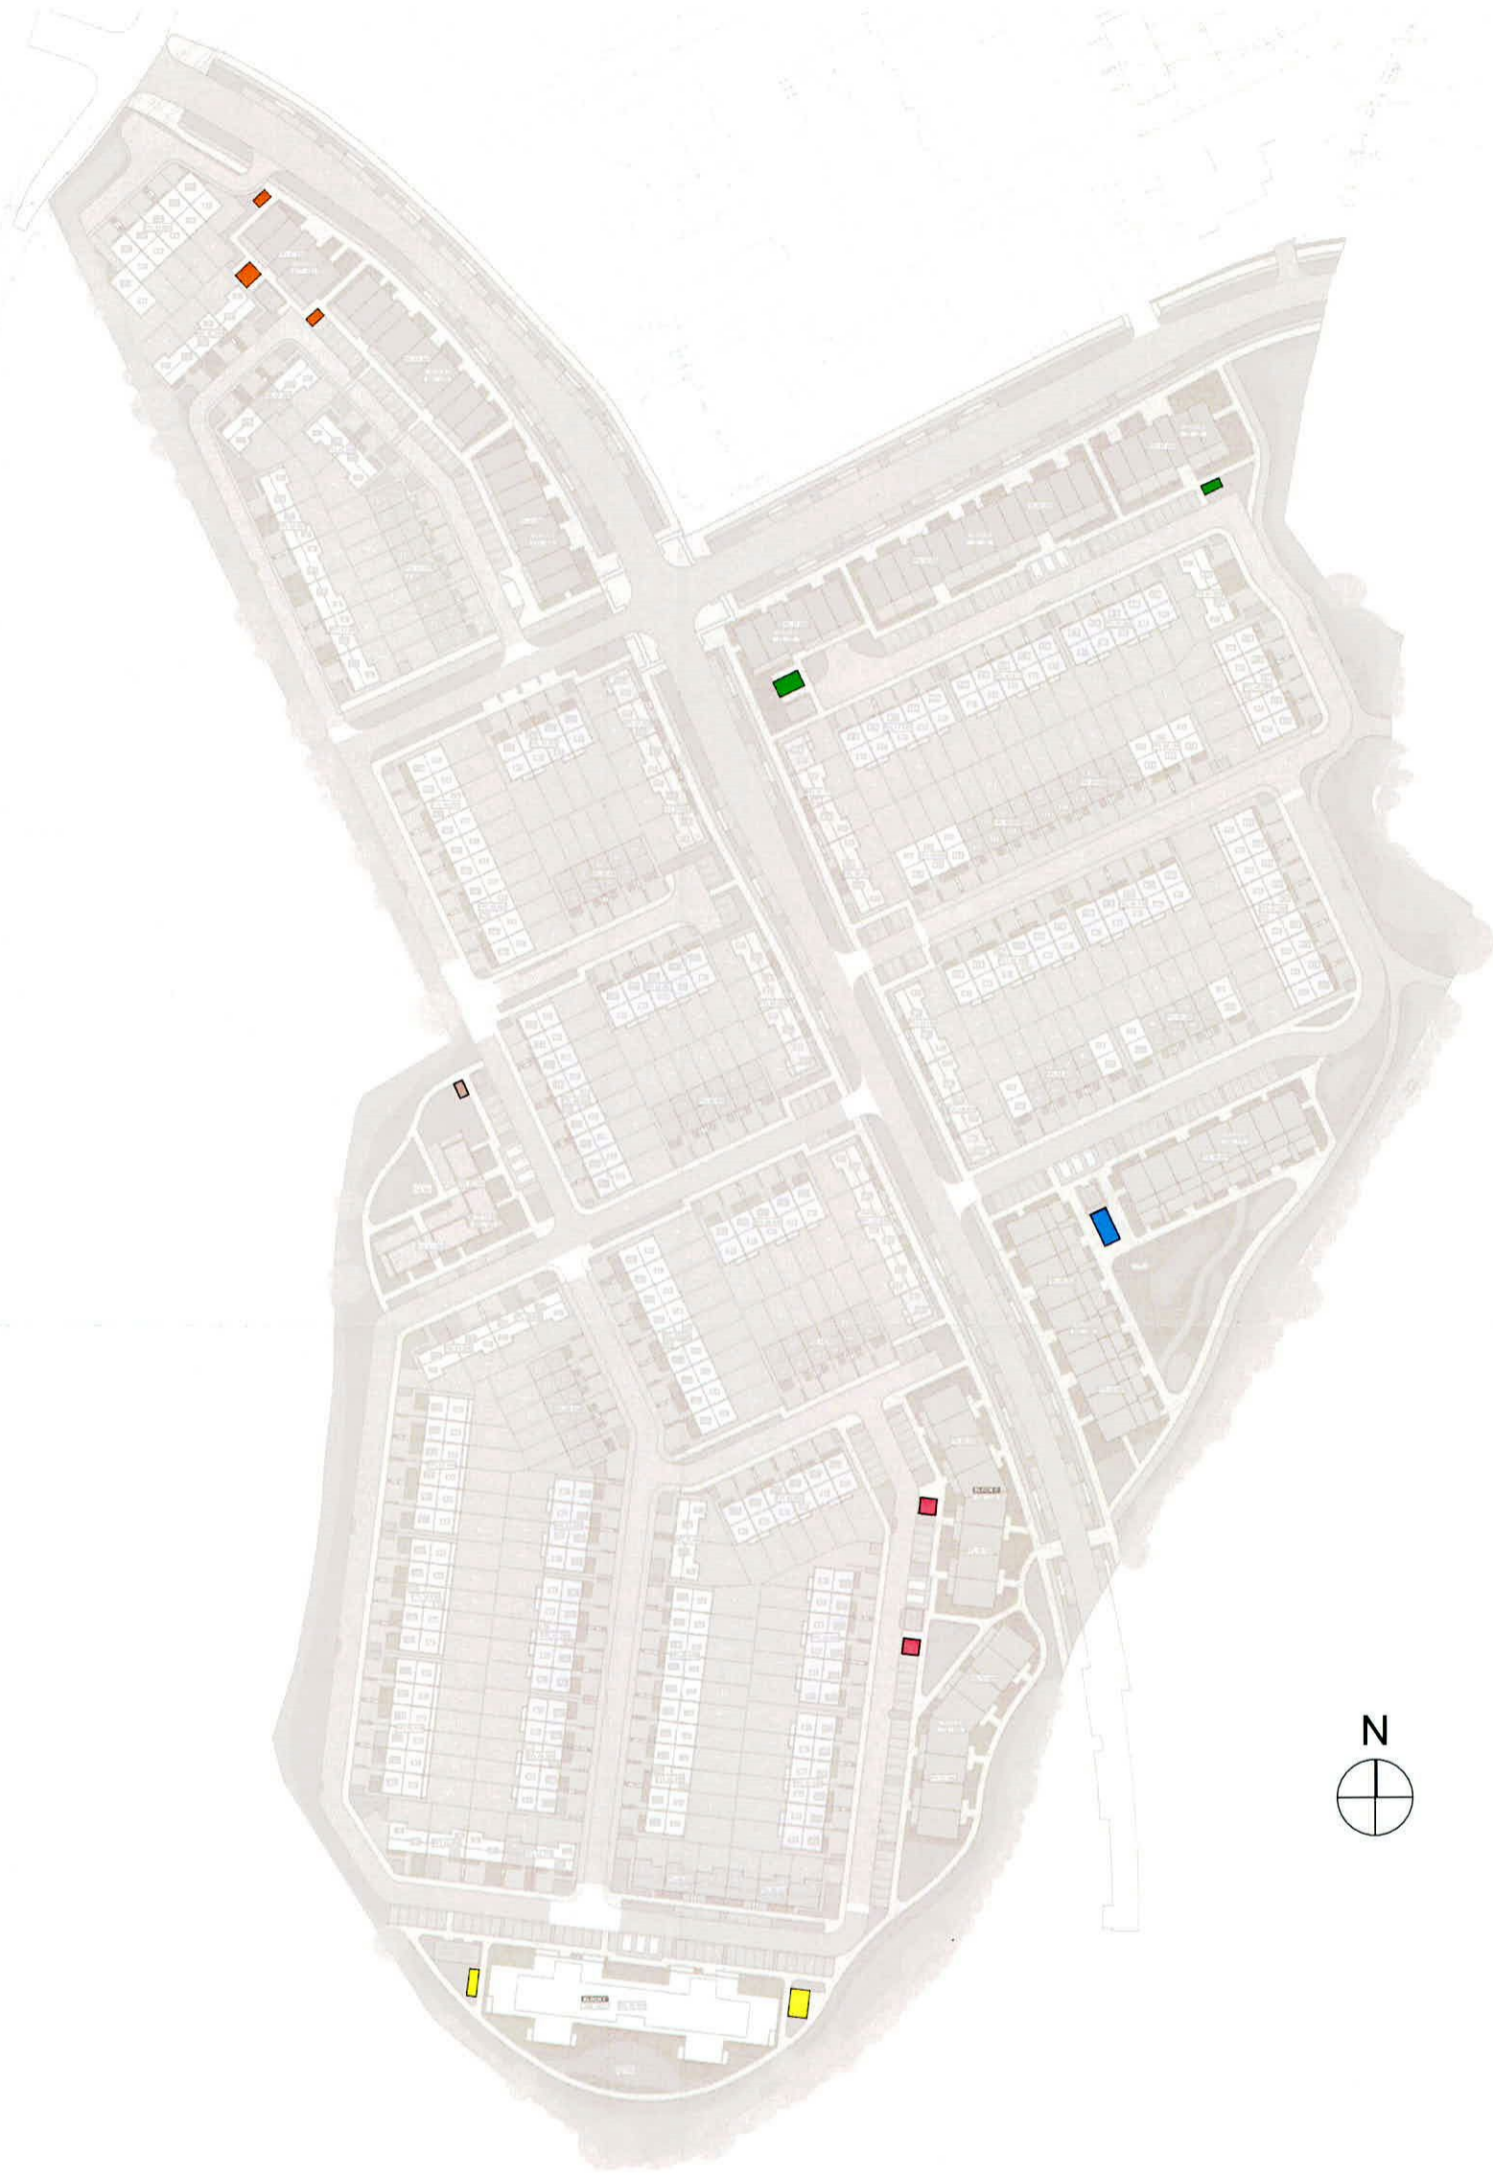

BIKE PARKING

BIKE PARKING		No. of Apartments	Short Term Provided	Bike Store 1	Bike Store 2	Bike Store 3	Total Bike Space
Duplex Block/ Apartments	A, B & C	37	4	24	14	N/A	38
	D & E	36	4	36	N/A	N/A	36
	F	42	5	14	28	N/A	42
	G & H	32	4	28	16	N/A	44
	I	8	1	8	N/A	N/A	8
	J, K & L	33	4	10	20	8	38
						Total	206