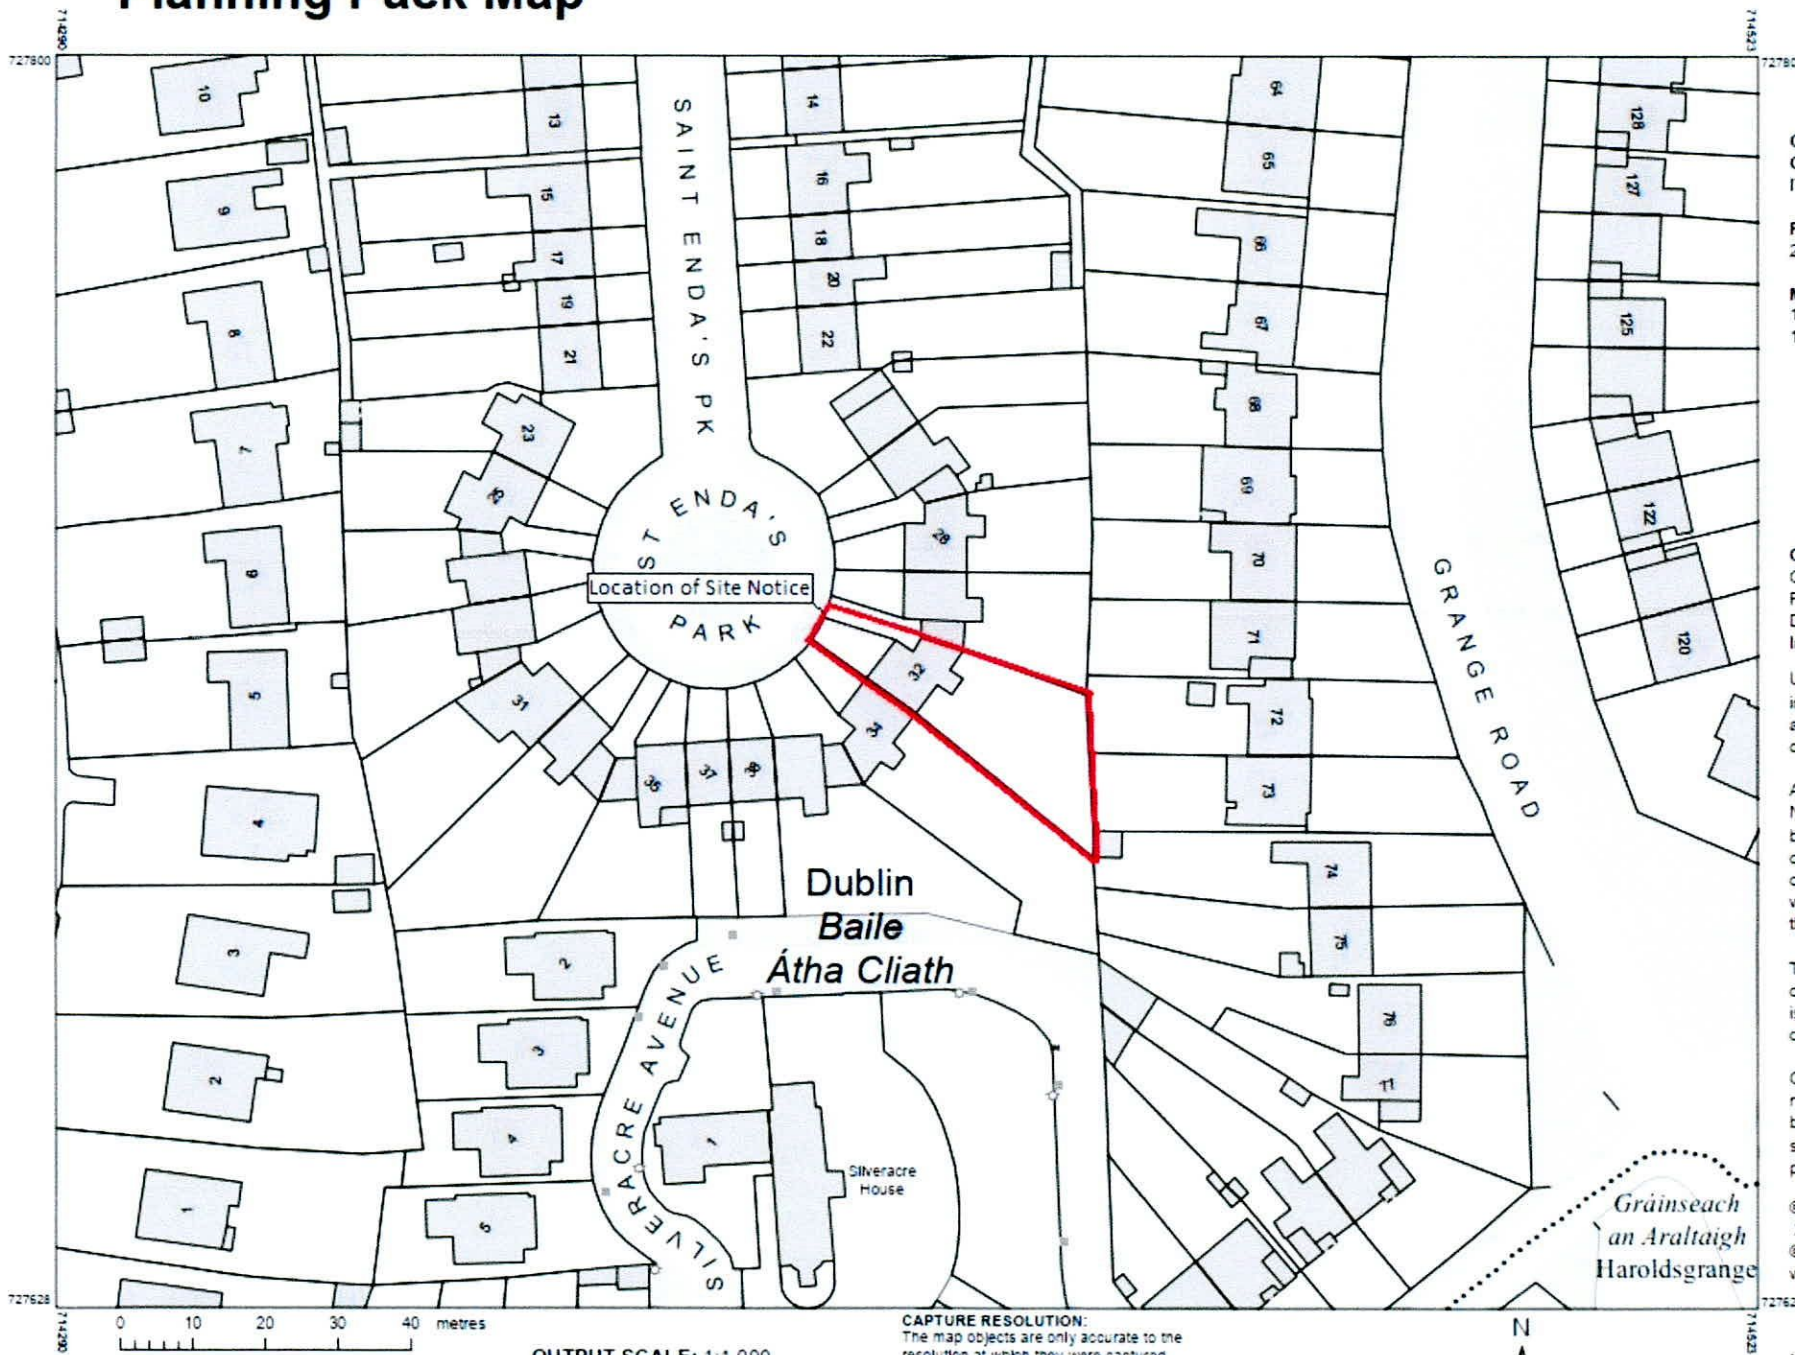

# Planning Pack Map

**CENTRE COORDINATES:**  
ITM 714407.727714

**PUBLISHED:** 26/03/2022  
**ORDER NO.:** 50258544\_1

**MAP SERIES:** 1:1,000  
**MAP SHEETS:** 3391-13, 3391-14

**COMPILED AND PUBLISHED BY:**  
Ordnance Survey Ireland,  
Phoenix Park,  
Dublin 8,  
Ireland.

The representation on this map of a road, track or footpath is not evidence of the existence of a right of way.

Ordnance Survey maps never show legal property boundaries, nor do they show ownership of physical features.