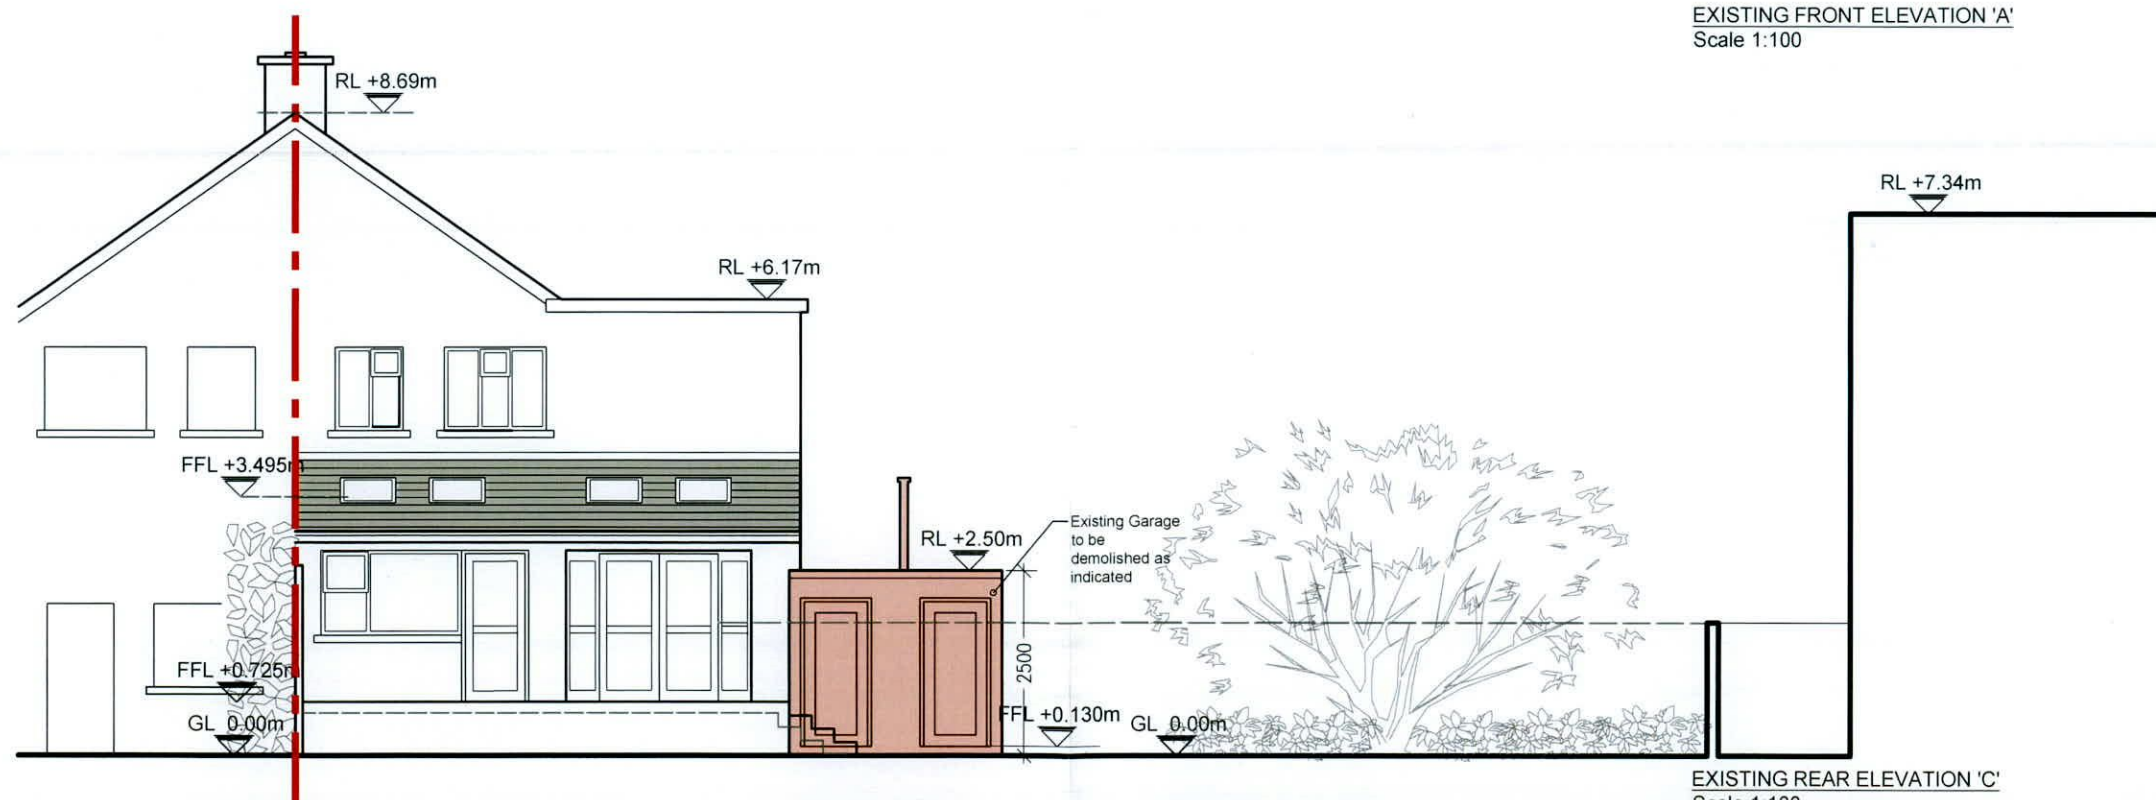

EXISTING FRONT ELEVATION 'A'
Scale 1:100

EXISTING REAR ELEVATION 'C'
Scale 1:100

Do not scale. Figure dimensions only.
Architect to be informed of any discrepancies.

REV	DATE	DRN	DESCRIPTION
A	20.12.21	JR	Issue for Planning

JR
+353 862296427
jroberts@live.ie

JOB TITLE:
147 Butterfield Park Extension

CLIENT:
Julie Coates & Philip Hughes

DRAWINGS:
Existing Front & Rear Elevations

Scale:
1:100 @ A3

Date:
December 2021

Purpose of Issue:
Planning