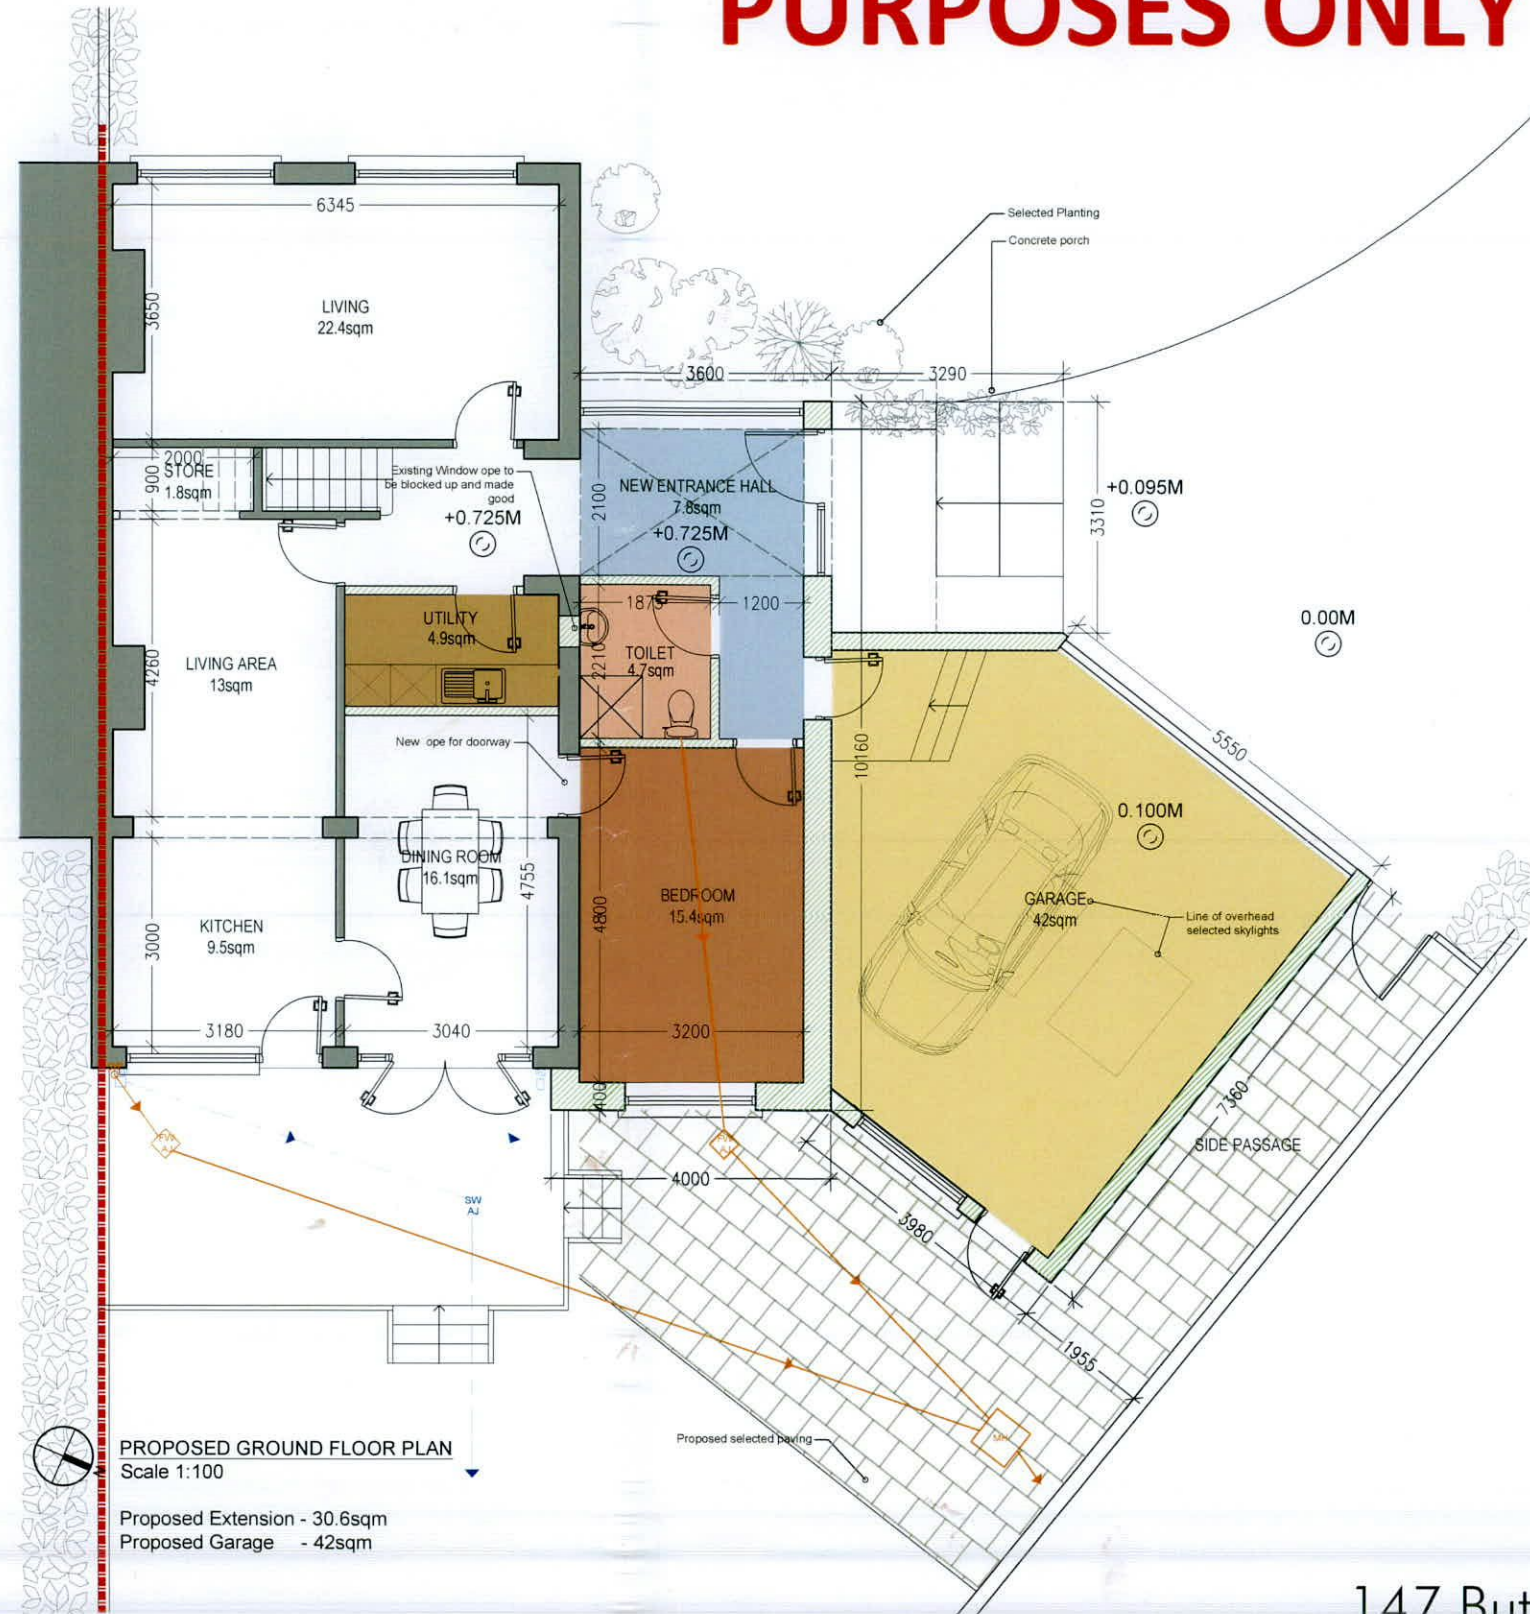

147 BUTTERFIELD PARK

JULIE COATES & PHILIP HUGHES

3D Visualisation Locations

Proposed Rendered Views

FOR DESIGN VISUALISATION PURPOSES ONLY

147 Butterfield Park

Clients :
Julie Coates & Philip Hughes

May 2021

AERIAL VIEW

147 BUTTERFIELD PARK

JULIE COATES & PHILIP HUGHES

PROPOSED ENTRANCE VIEW

147 BUTTERFIELD PARK

JULIE COATES & PHILIP HUGHES

PROPOSED GARDEN VIEW
(NEIGHBOURING HOUSE ALIGNMENT WITH GARAGE)

147 BUTTERFIELD PARK

JULIE COATES & PHILIP HUGHES

PROPOSED REAR VIEW 2

147 BUTTERFIELD PARK

JULIE COATES & PHILIP HUGHES