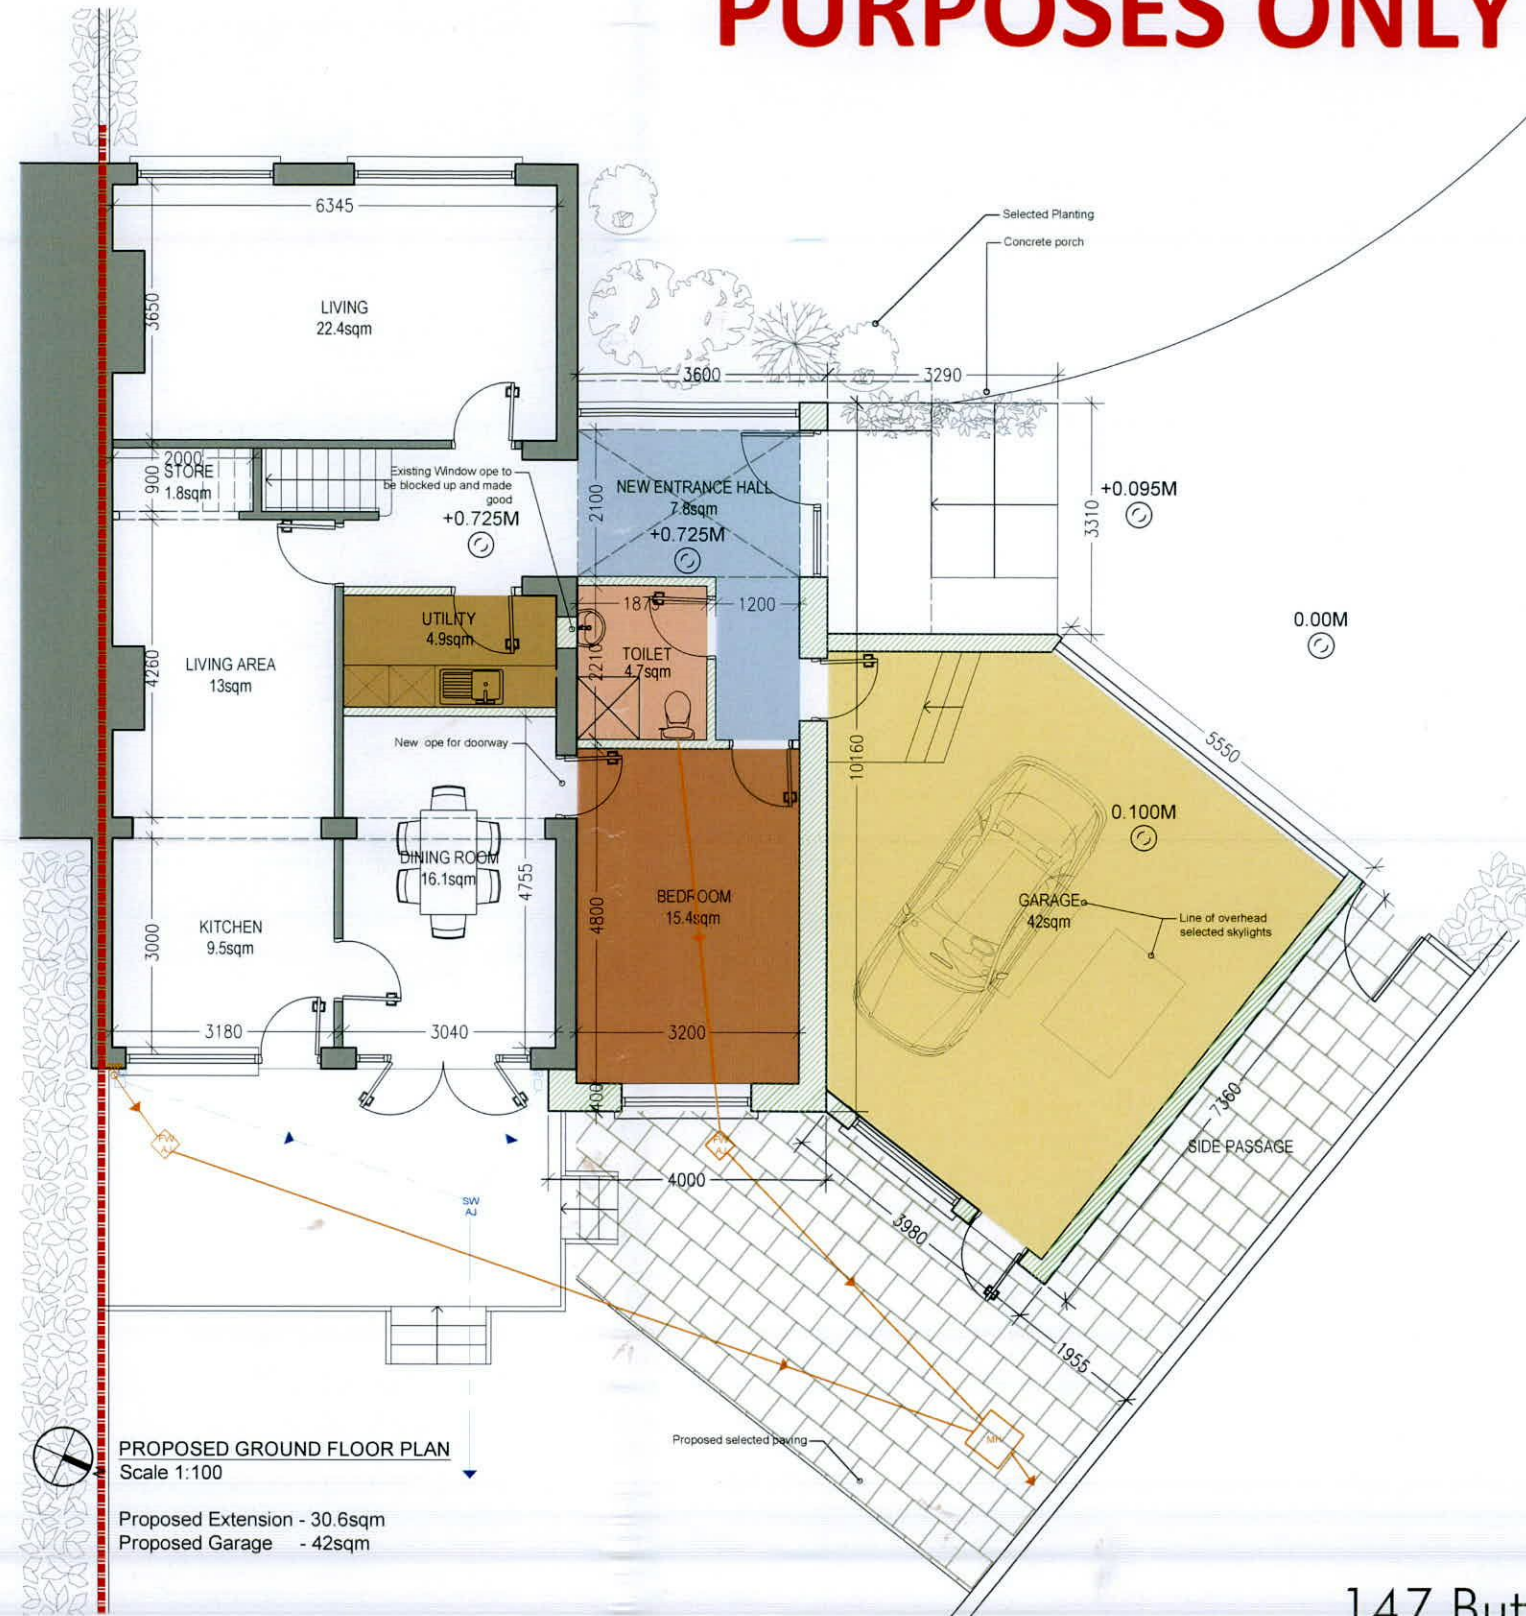

FOR DESIGN VISUALISATION PURPOSES ONLY

147 Butterfield Park

Clients :
Julie Coates & Philip Hughes

May 2021

AERIAL VIEW

147 BUTTERFIELD PARK

JULIE COATES & PHILIP HUGHES

PROPOSED REAR VIEW 2

147 BUTTERFIELD PARK

JULIE COATES & PHILIP HUGHES

3D Visualisation Locations

Proposed Rendered Views

FOR DESIGN VISUALISATION PURPOSES ONLY

147 Butterfield Park

Clients :
Julie Coates & Philip Hughes

May 2021

AERIAL VIEW

147 BUTTERFIELD PARK

JULIE COATES & PHILIP HUGHES

PROPOSED ENTRANCE VIEW

147 BUTTERFIELD PARK

JULIE COATES & PHILIP HUGHES

PROPOSED GARDEN VIEW
(NEIGHBOURING HOUSE ALIGNMENT WITH GARAGE)

147 BUTTERFIELD PARK

JULIE COATES & PHILIP HUGHES

PROPOSED REAR VIEW 2

147 BUTTERFIELD PARK

JULIE COATES & PHILIP HUGHES