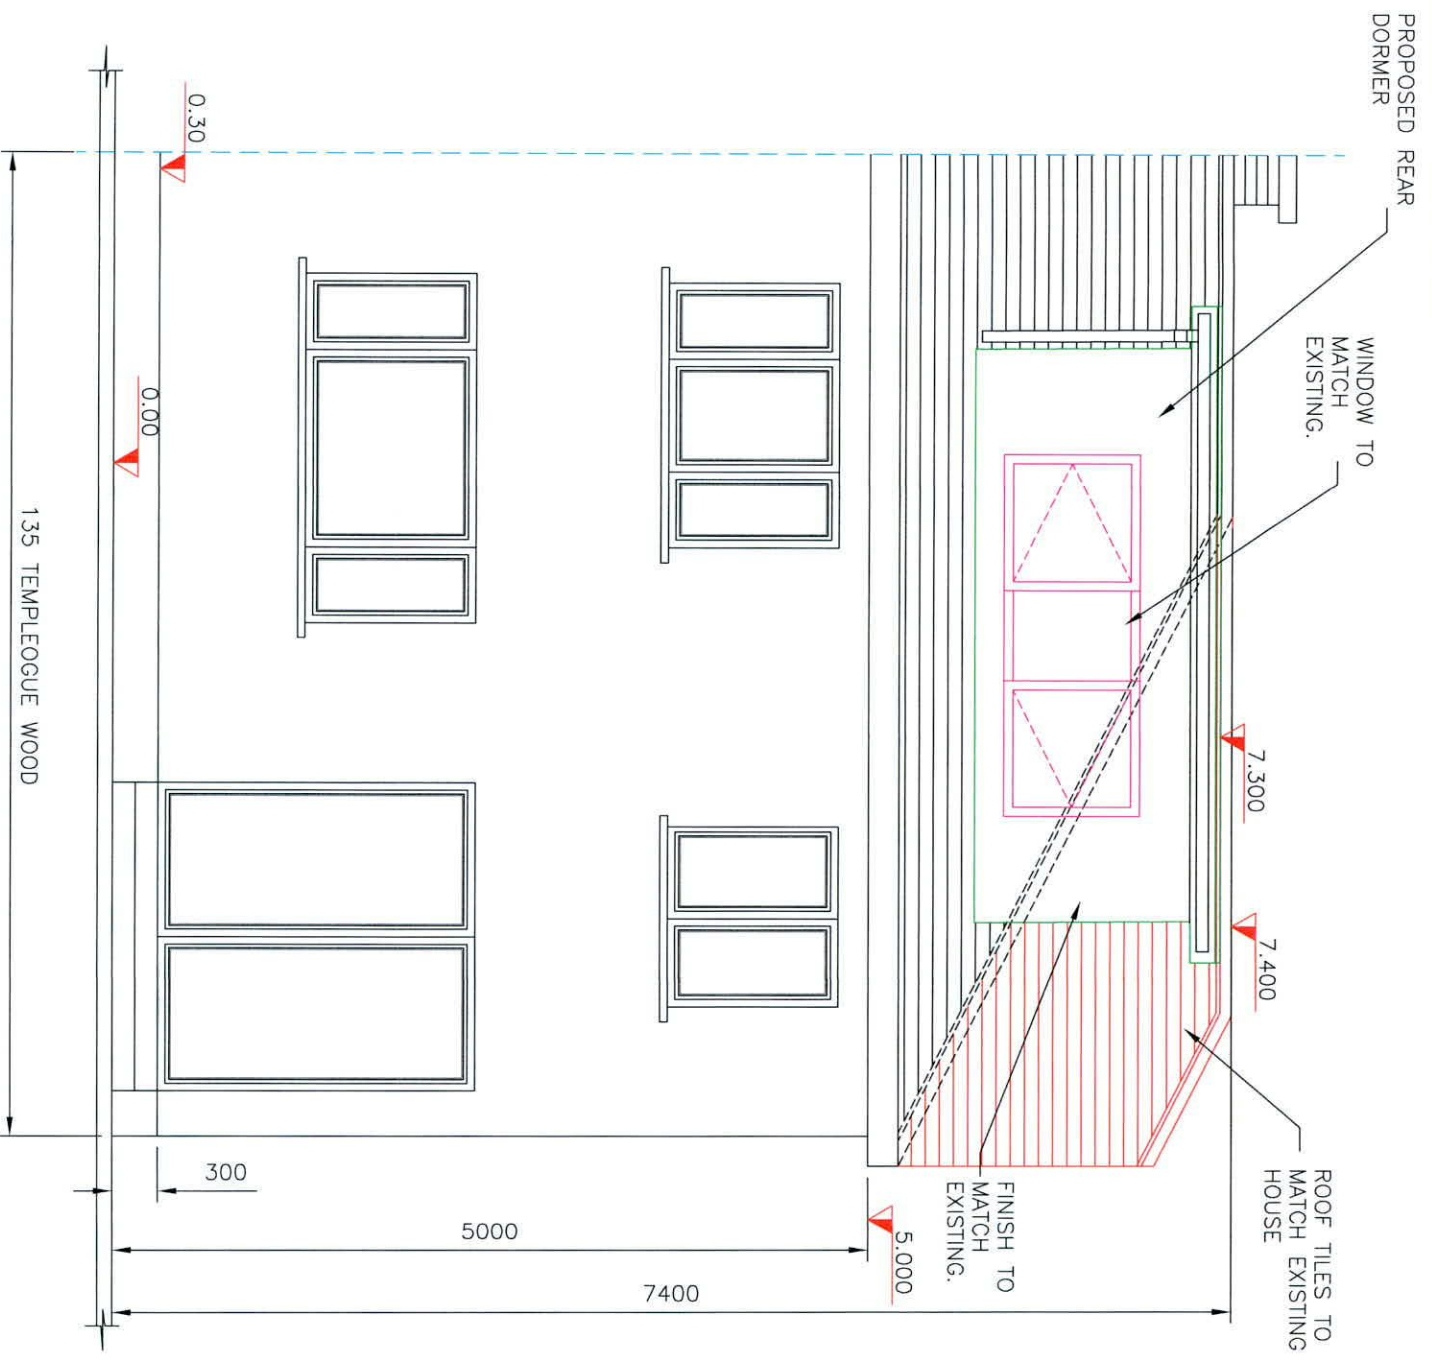

PROPOSED FRONT ELEVATION

PROPOSED REAR ELEVATION

The information contained in this email is confidential and must not be divulged to any third party without the written consent of 4bes Design Services.

38 Larkfield Avenue
Lucan
Co. Dublin

135 Templeogue Wood,
Templeogue, Dublin 6W,
D6W EY84

PROPOSED FRONT AND REAR ELEVATIONS

DRAWN	JOHN FORBES , 38 LARKFIELD AVE. , LUCAN, CO. DUBLIN	David Grimes and Rachel Grimes
DATE	June 2022	
SCALE	1:50 @ A3	