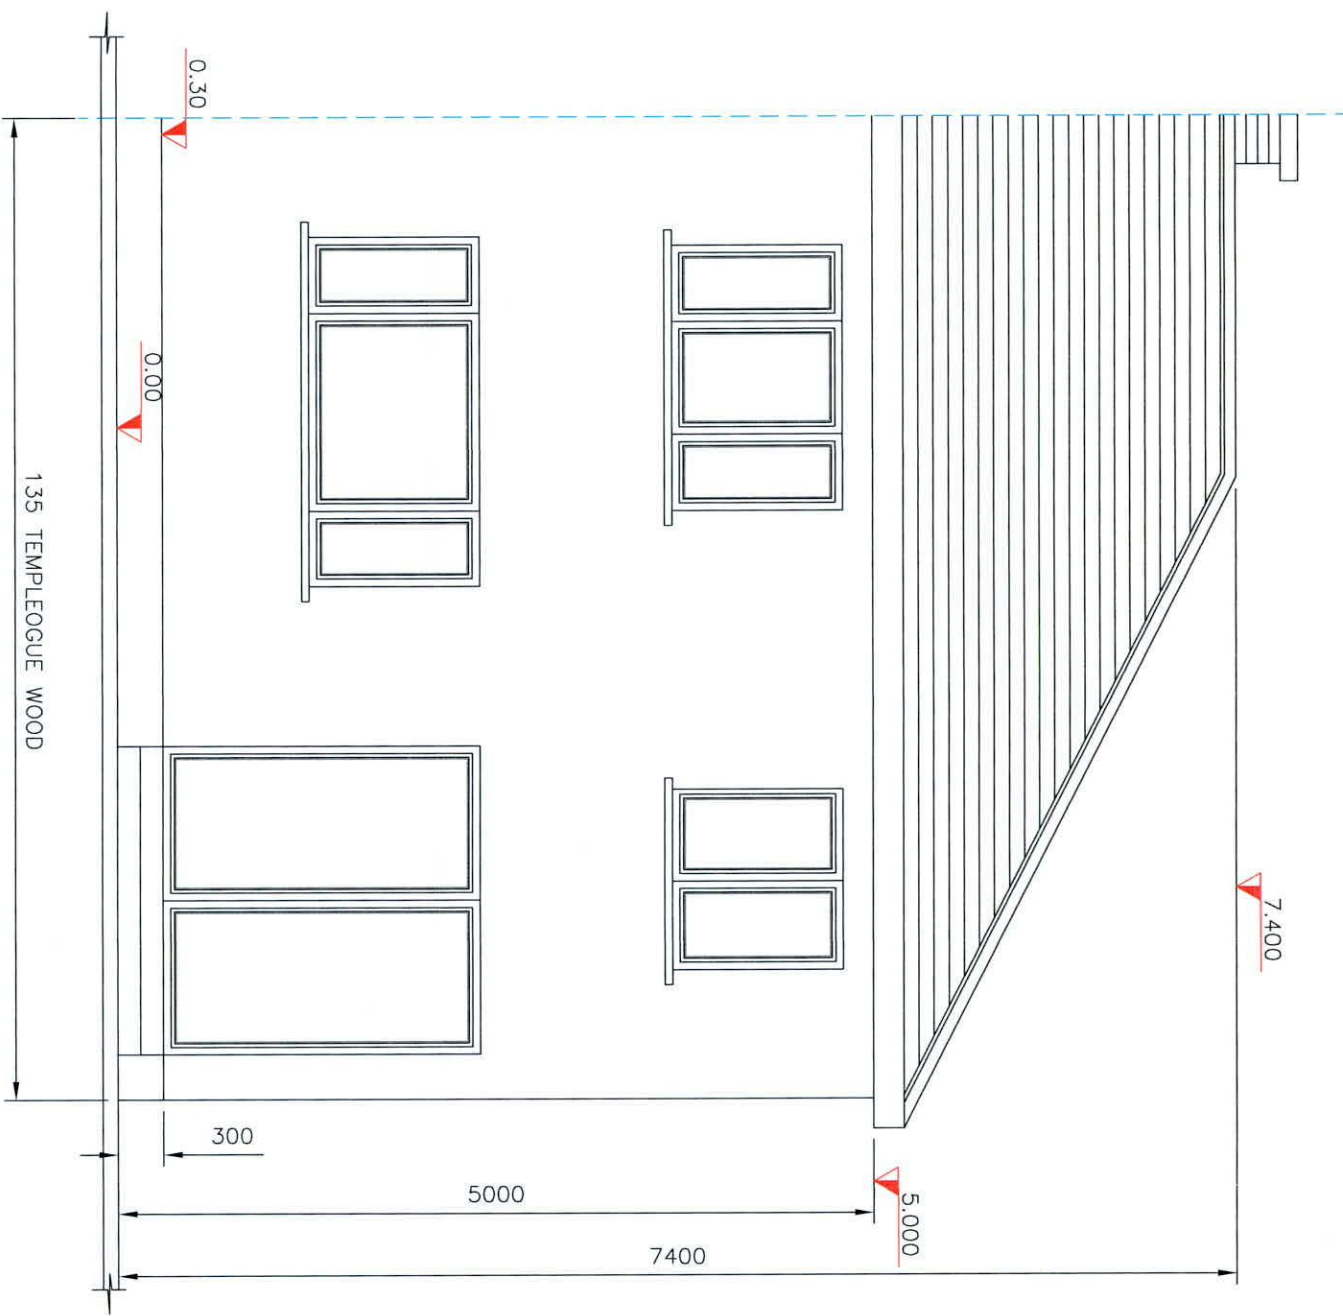

EXISTING FRONT ELEVATION

EXISTING REAR ELEVATION

The information contained in this email is confidential and must not be divulged to any third party without the written consent of 4bes Design Services.

38 Larkfield Avenue
Lucan
Co. Dublin

135 Templeogue Wood,
Templeogue, Dublin 6W,
D6W EY84

EXISTING FRONT AND REAR ELEVATIONS

DRAWN	JOHN FORBES , 38 LARKFIELD AVE. , LUCAN, CO. DUBLIN
DATE	June 2022
SCALE	1:50 @ A3

David Grimes and Rachel Grimes

TW - 3