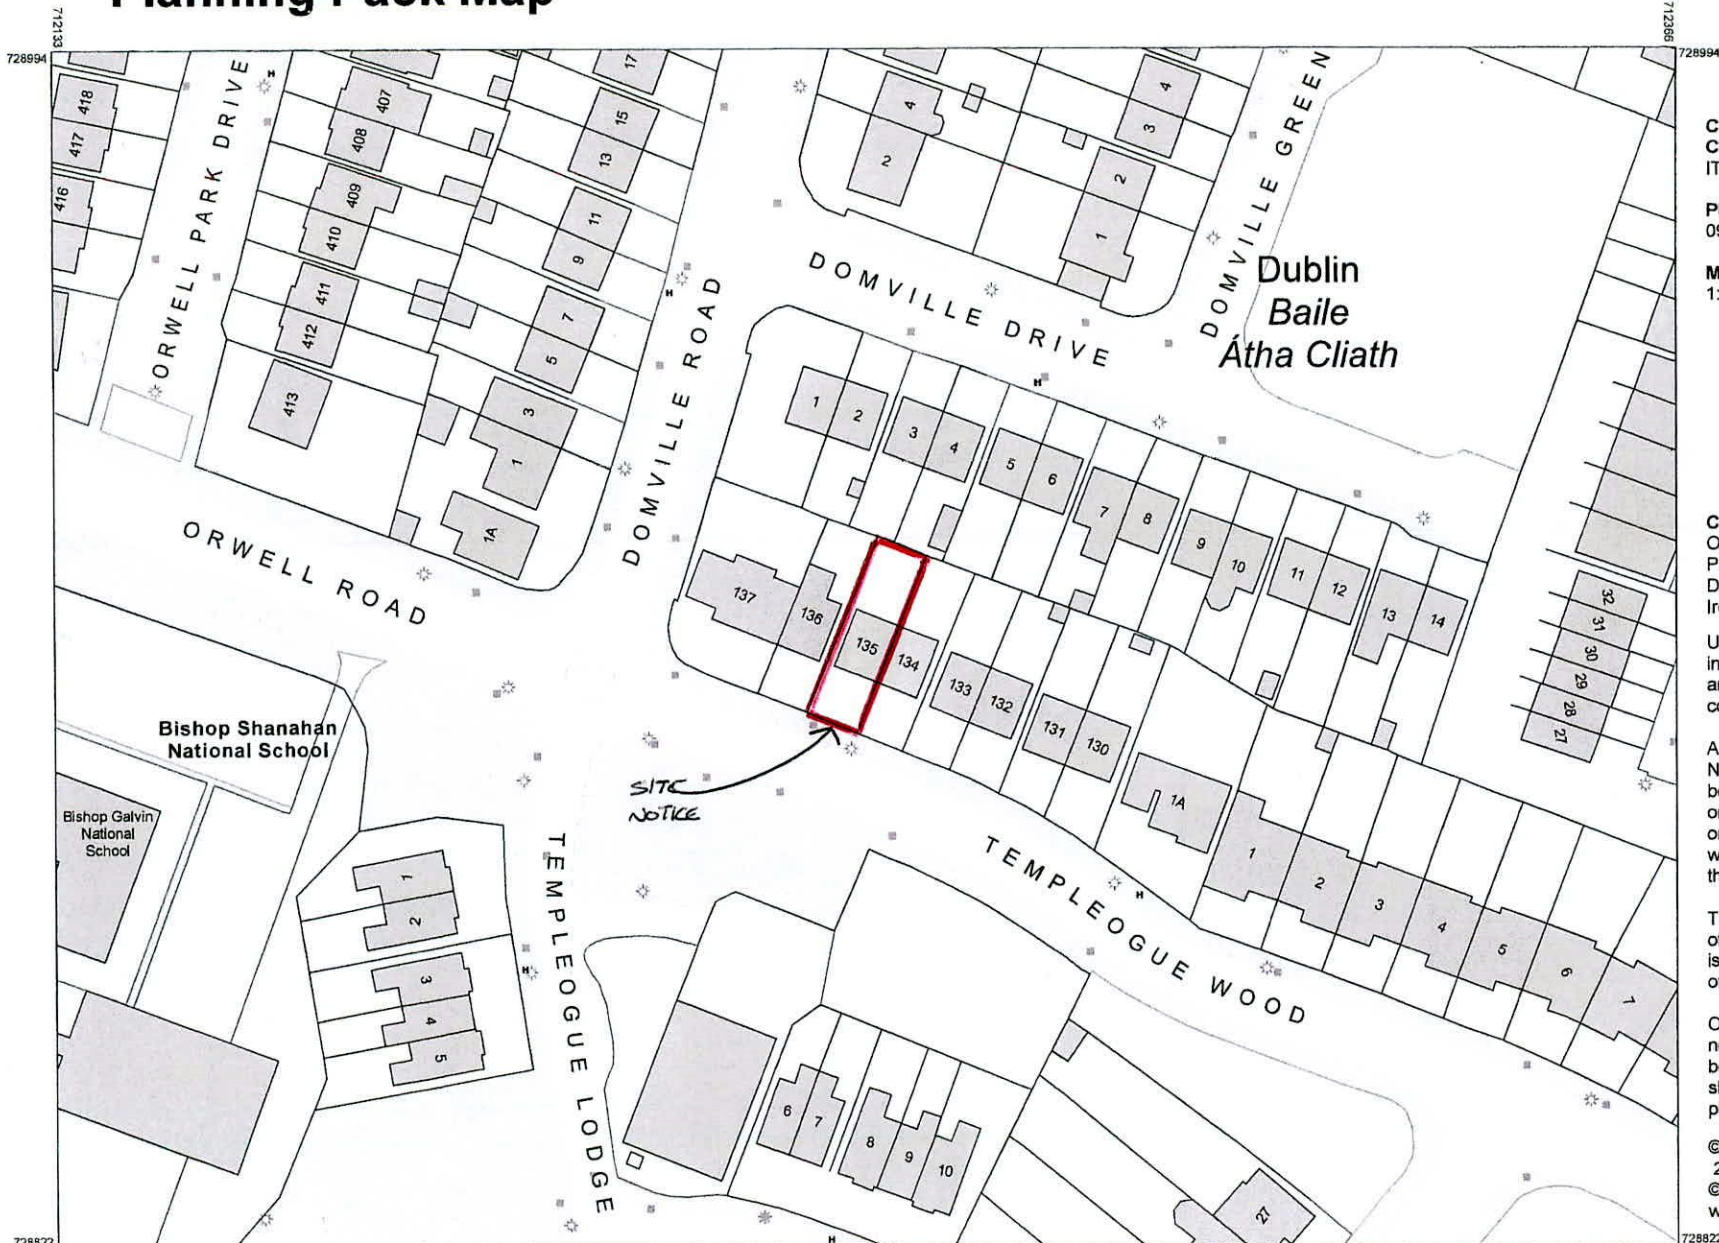

# Planning Pack Map

**CENTRE COORDINATES:**  
ITM 712250,728908

**PUBLISHED:** 09/06/2022  
**ORDER NO.:** 50273415\_1

**MAP SERIES:** 1:1,000  
**MAP SHEETS:** 3391-01

**COMPILED AND PUBLISHED BY:**  
Ordnance Survey Ireland,  
Phoenix Park,  
Dublin 8,  
Ireland.

The representation on this map of a road, track or footpath is not evidence of the existence of a right of way.

Ordnance Survey maps never show legal property boundaries, nor do they show ownership of physical features.