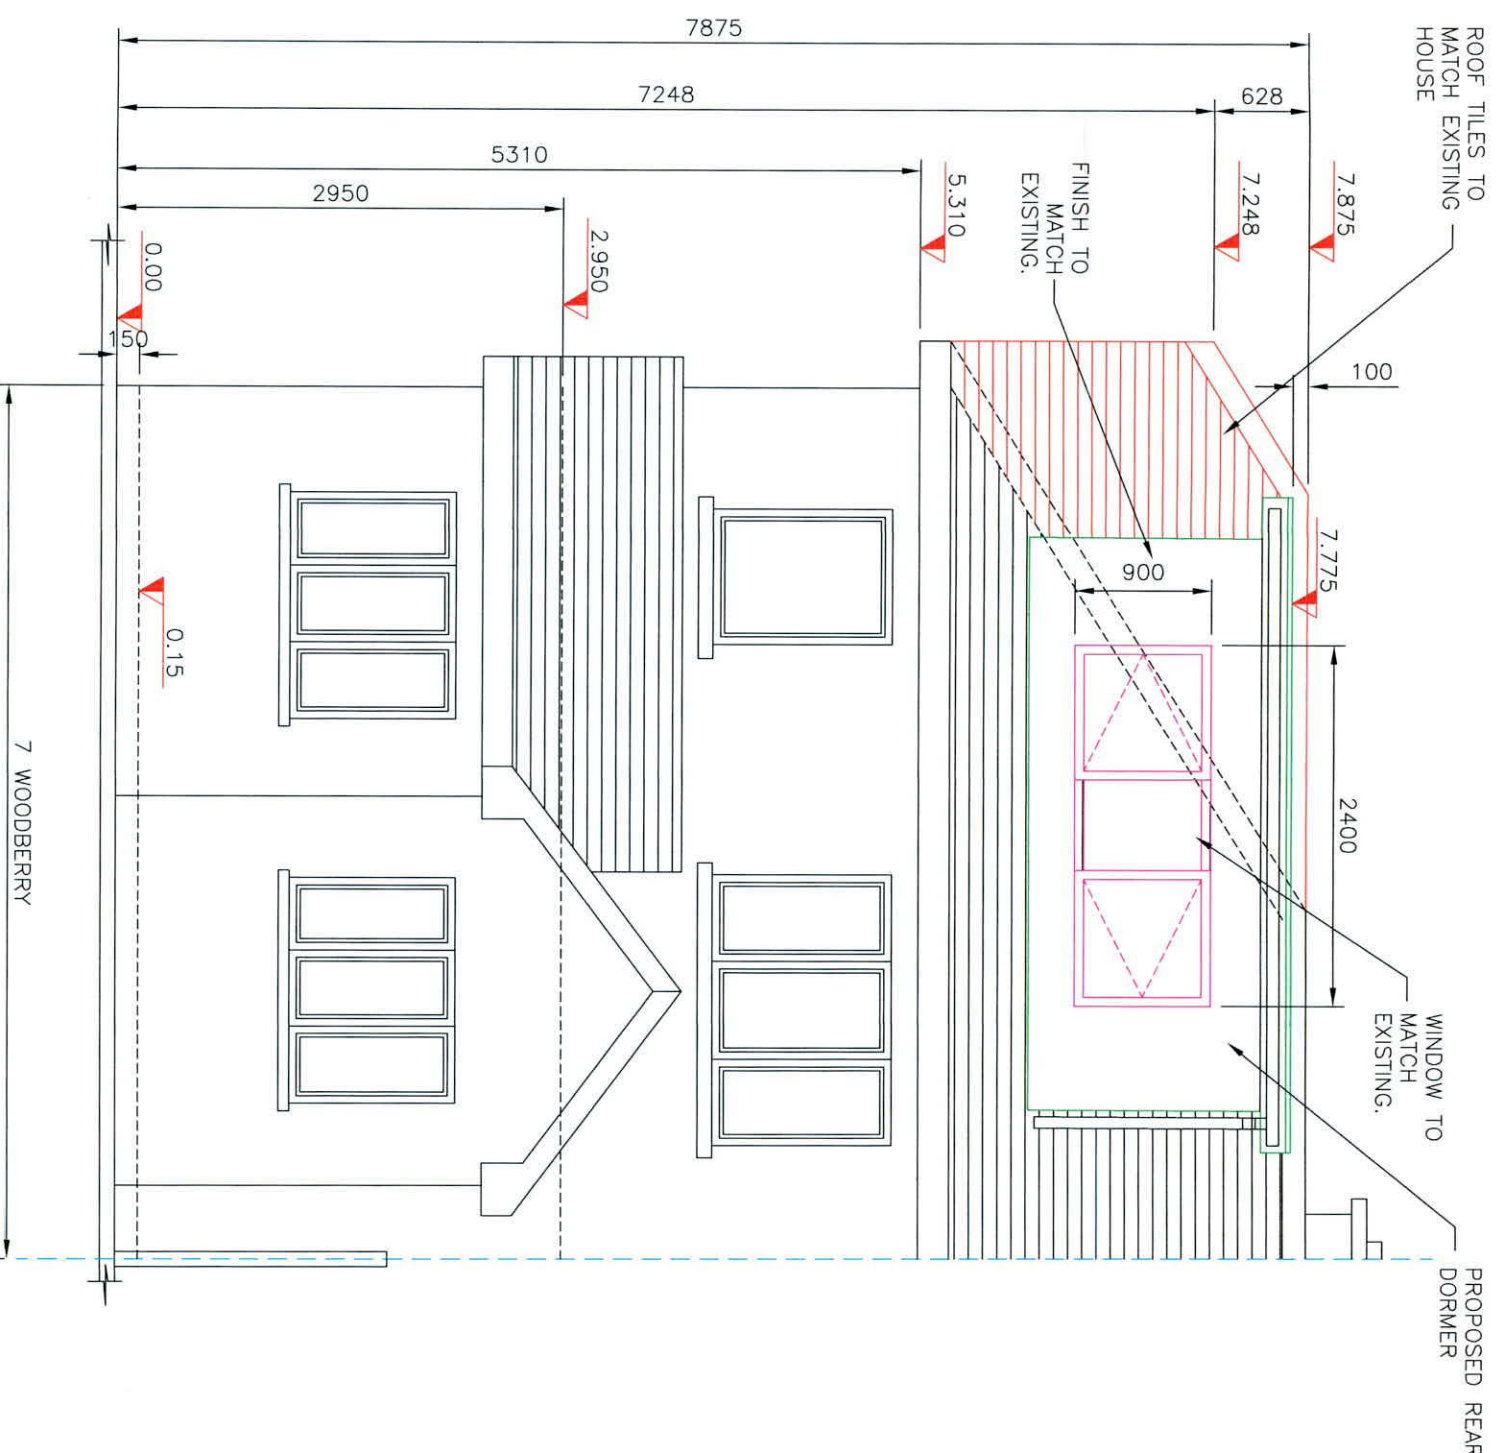

PROPOSED FRONT ELEVATION

PROPOSED REAR ELEVATION

The information contained in this email is confidential and must not be divulged to any third party without the written consent of Apes Design Services.

38 Larkfield Avenue
Lucan
Co. Dublin

7 Woodberry,
Finstown Priory
Lucan, Co. Dublin.

PROPOSED FRONT AND REAR ELEVATIONS

DRAWN	JOHN FORBES , 38 LARKFIELD AVE. , LUCAN, CO. DUBLIN
DATE	June 2022
SCALE	1:50 @ A3

Steven and Helen Morris

WF - 8