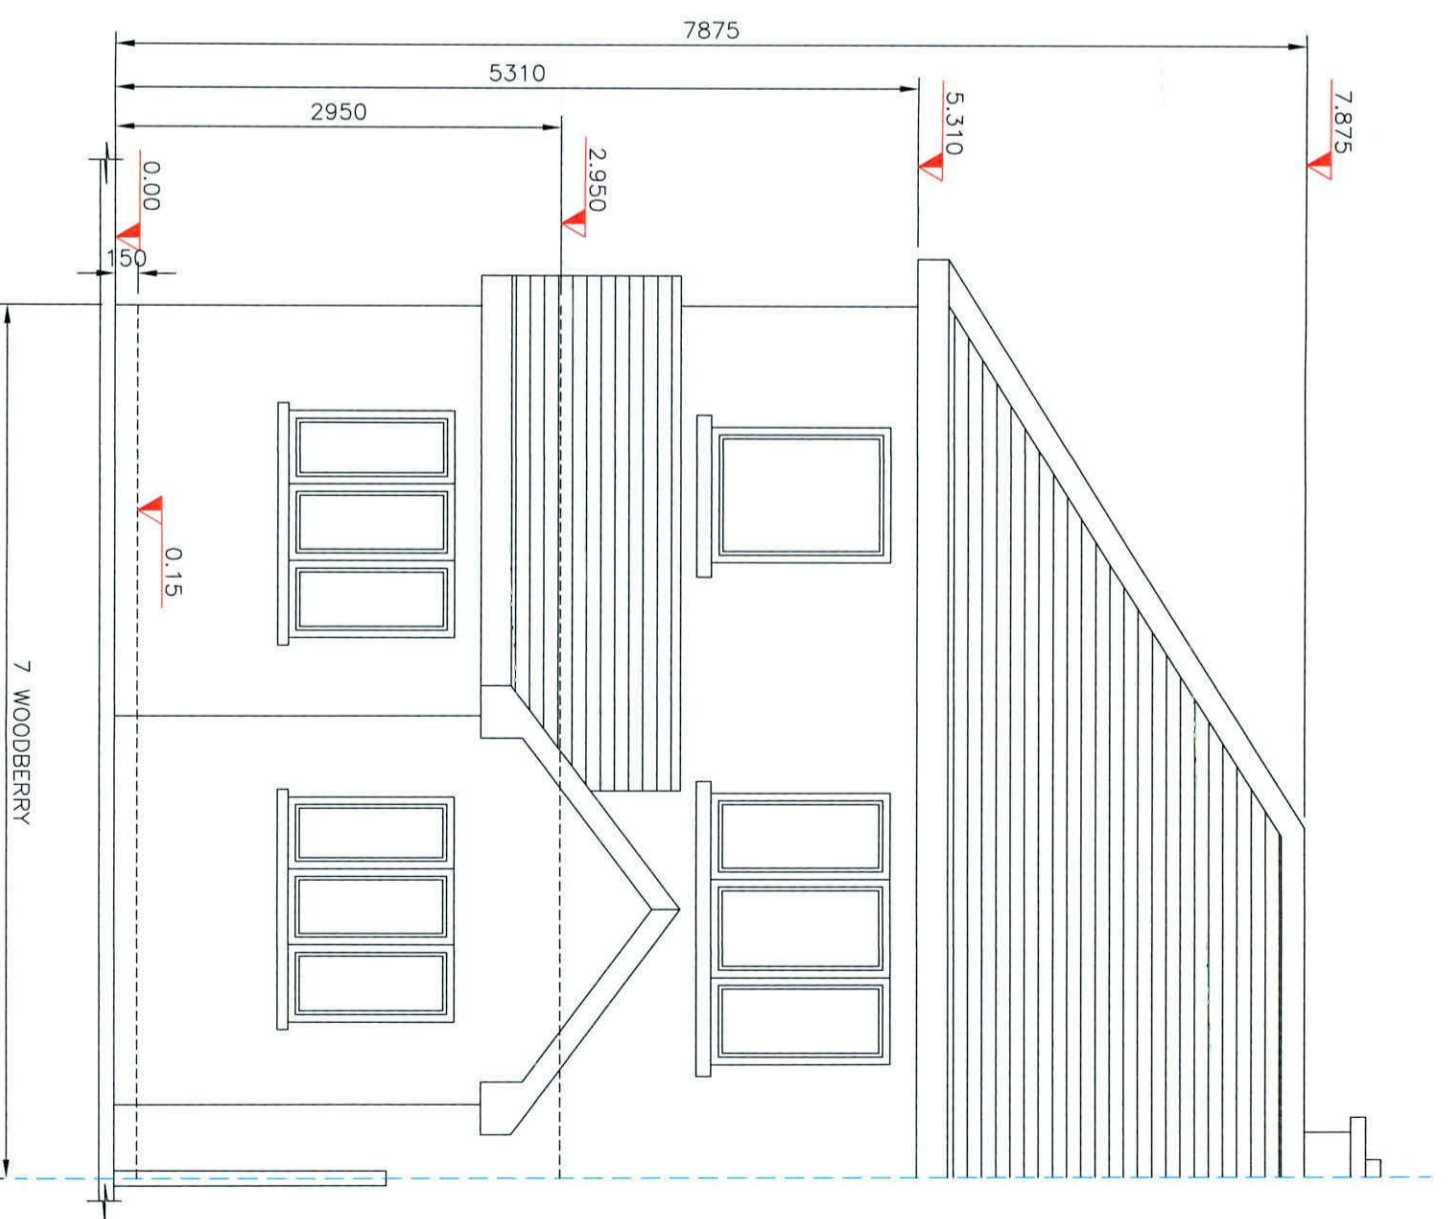

EXISTING FRONT ELEVATION

EXISTING REAR ELEVATION

The information contained in this email is confidential and must not be divulged to any third party without the written consent of Abes Design Services.

38 Larkfield Avenue
Lucan
Co. Dublin

7 Woodberry,
Finnstown Priory
Lucan, Co. Dublin.

EXISTING FRONT AND REAR ELEVATIONS

| | |
|-------|---|
| DRAWN | JOHN FORBES , 38 LARKFIELD AVE. , LUCAN, CO. DUBLIN |
| DATE | June 2022 |
| SCALE | 1:50 @ A3 |