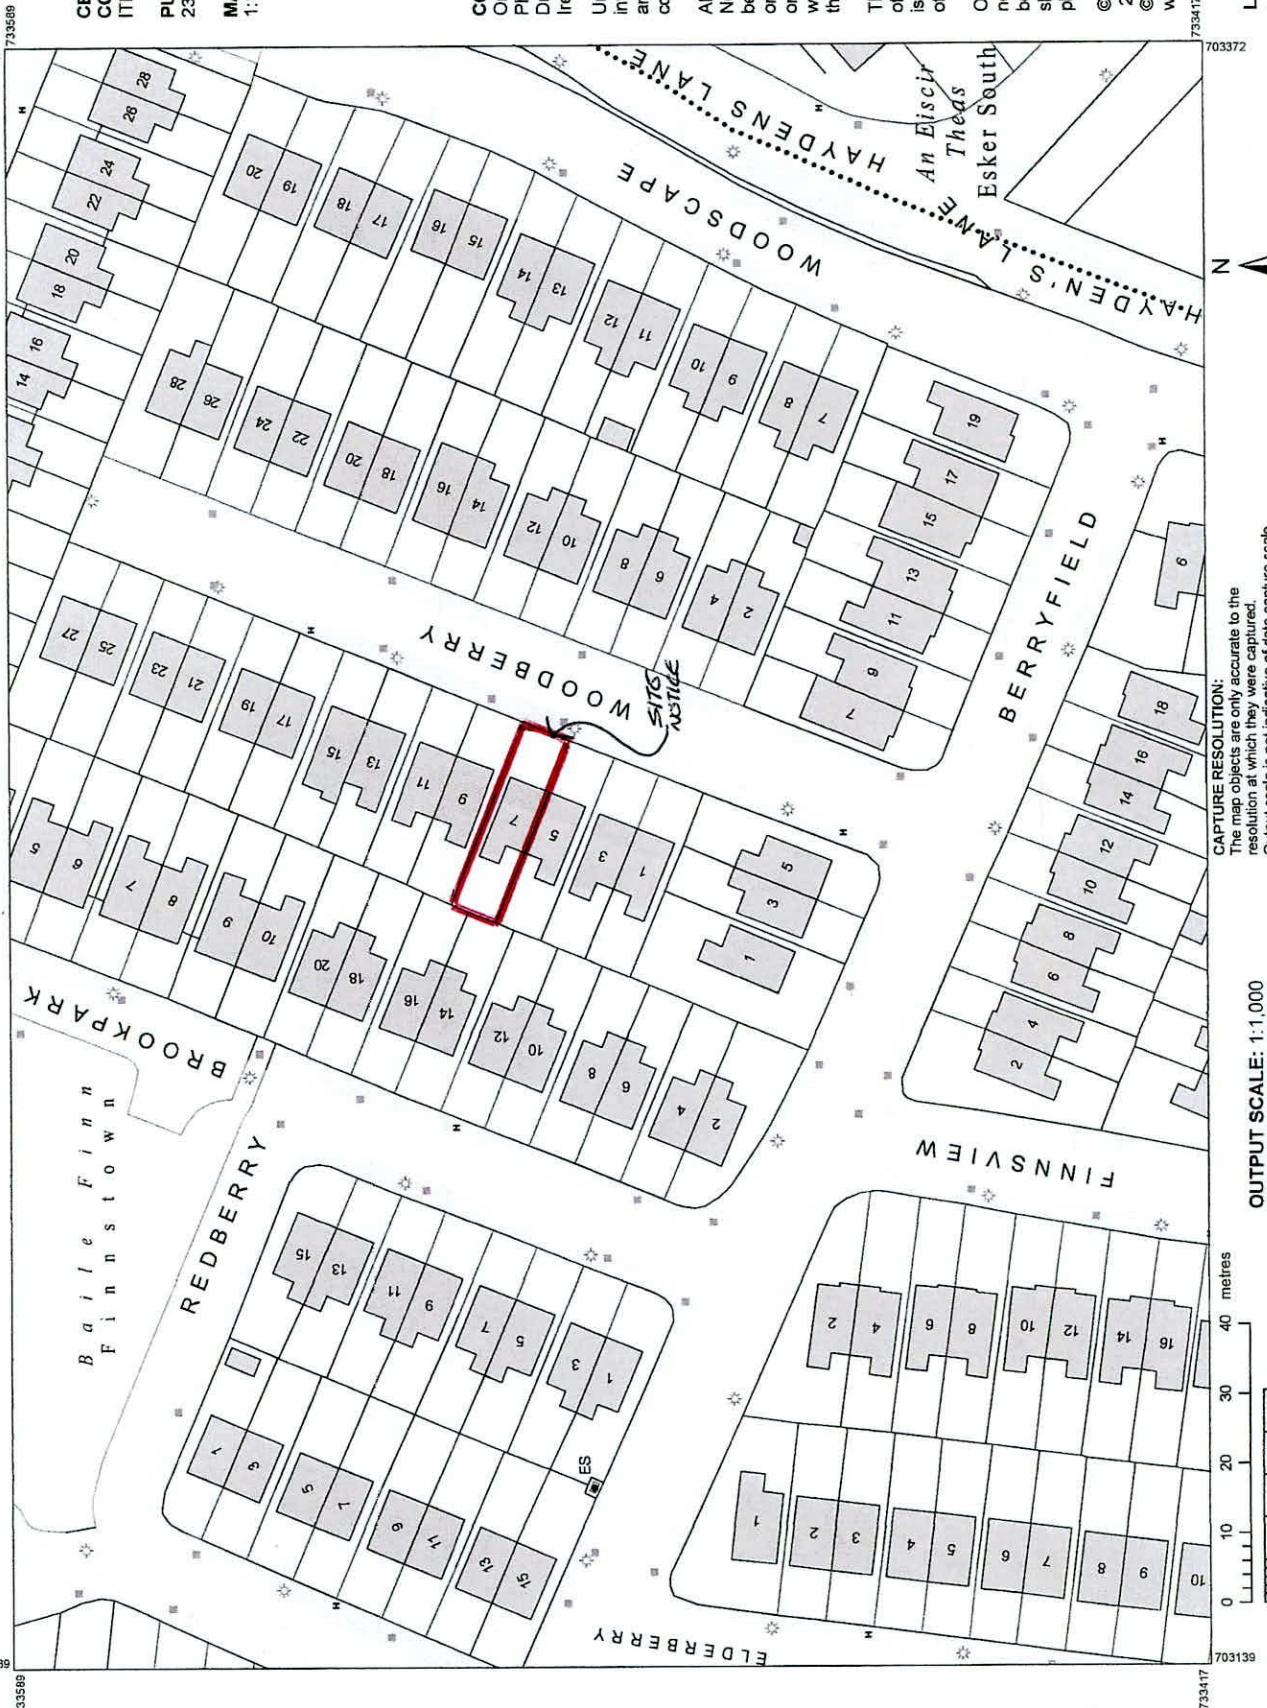

Planning Pack Map

CENTRE COORDINATES:
ITM 703256,733503

PUBLISHED: 23/07/2021

ORDER NO.: 50209036_1

MAP SERIES: 3260-15

MAP SHEETS: 1:1,000

COMPILED AND PUBLISHED BY:
Ordnance Survey Ireland,
Phoenix Park,
Dublin 8,
Ireland.

The representation on this map of a road, track or footpath is not evidence of the existence of a right of way.

Ordnance Survey maps never show legal property boundaries, nor do they show ownership of physical features.