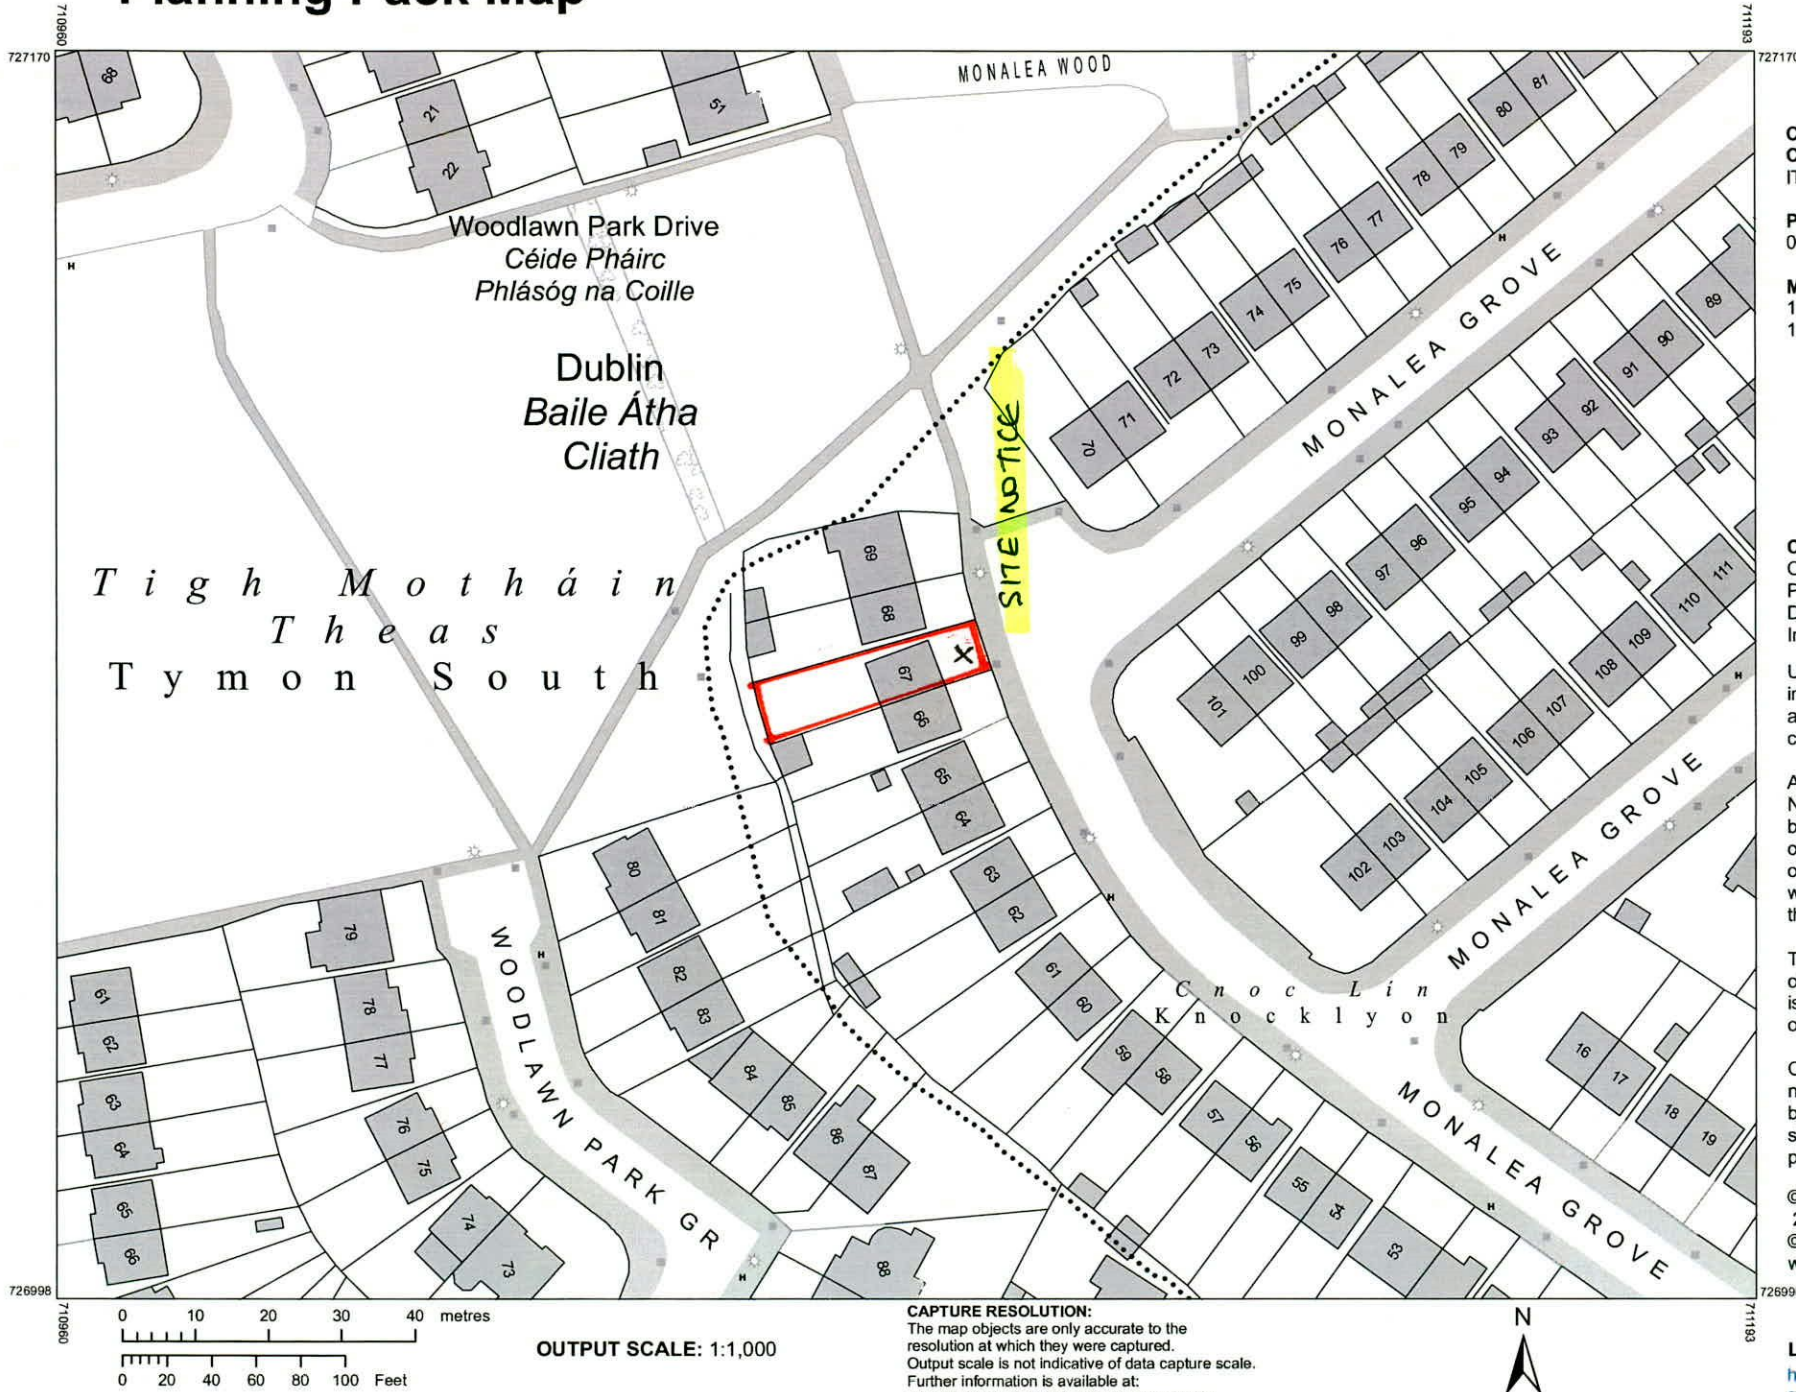

# Planning Pack Map

**CENTRE COORDINATES:**  
ITM 711077,727084

**PUBLISHED:** 09/05/2022  
**ORDER NO.:** 50266754\_1

**MAP SERIES:** 1:1,000  
**MAP SHEETS:** 3390-19  
1:1,000 3390-20

**COMPILED AND PUBLISHED BY:**  
Ordnance Survey Ireland,  
Phoenix Park,  
Dublin 8,  
Ireland.

The representation on this map of a road, track or footpath is not evidence of the existence of a right of way.

Ordnance Survey maps never show legal property boundaries, nor do they show ownership of physical features.