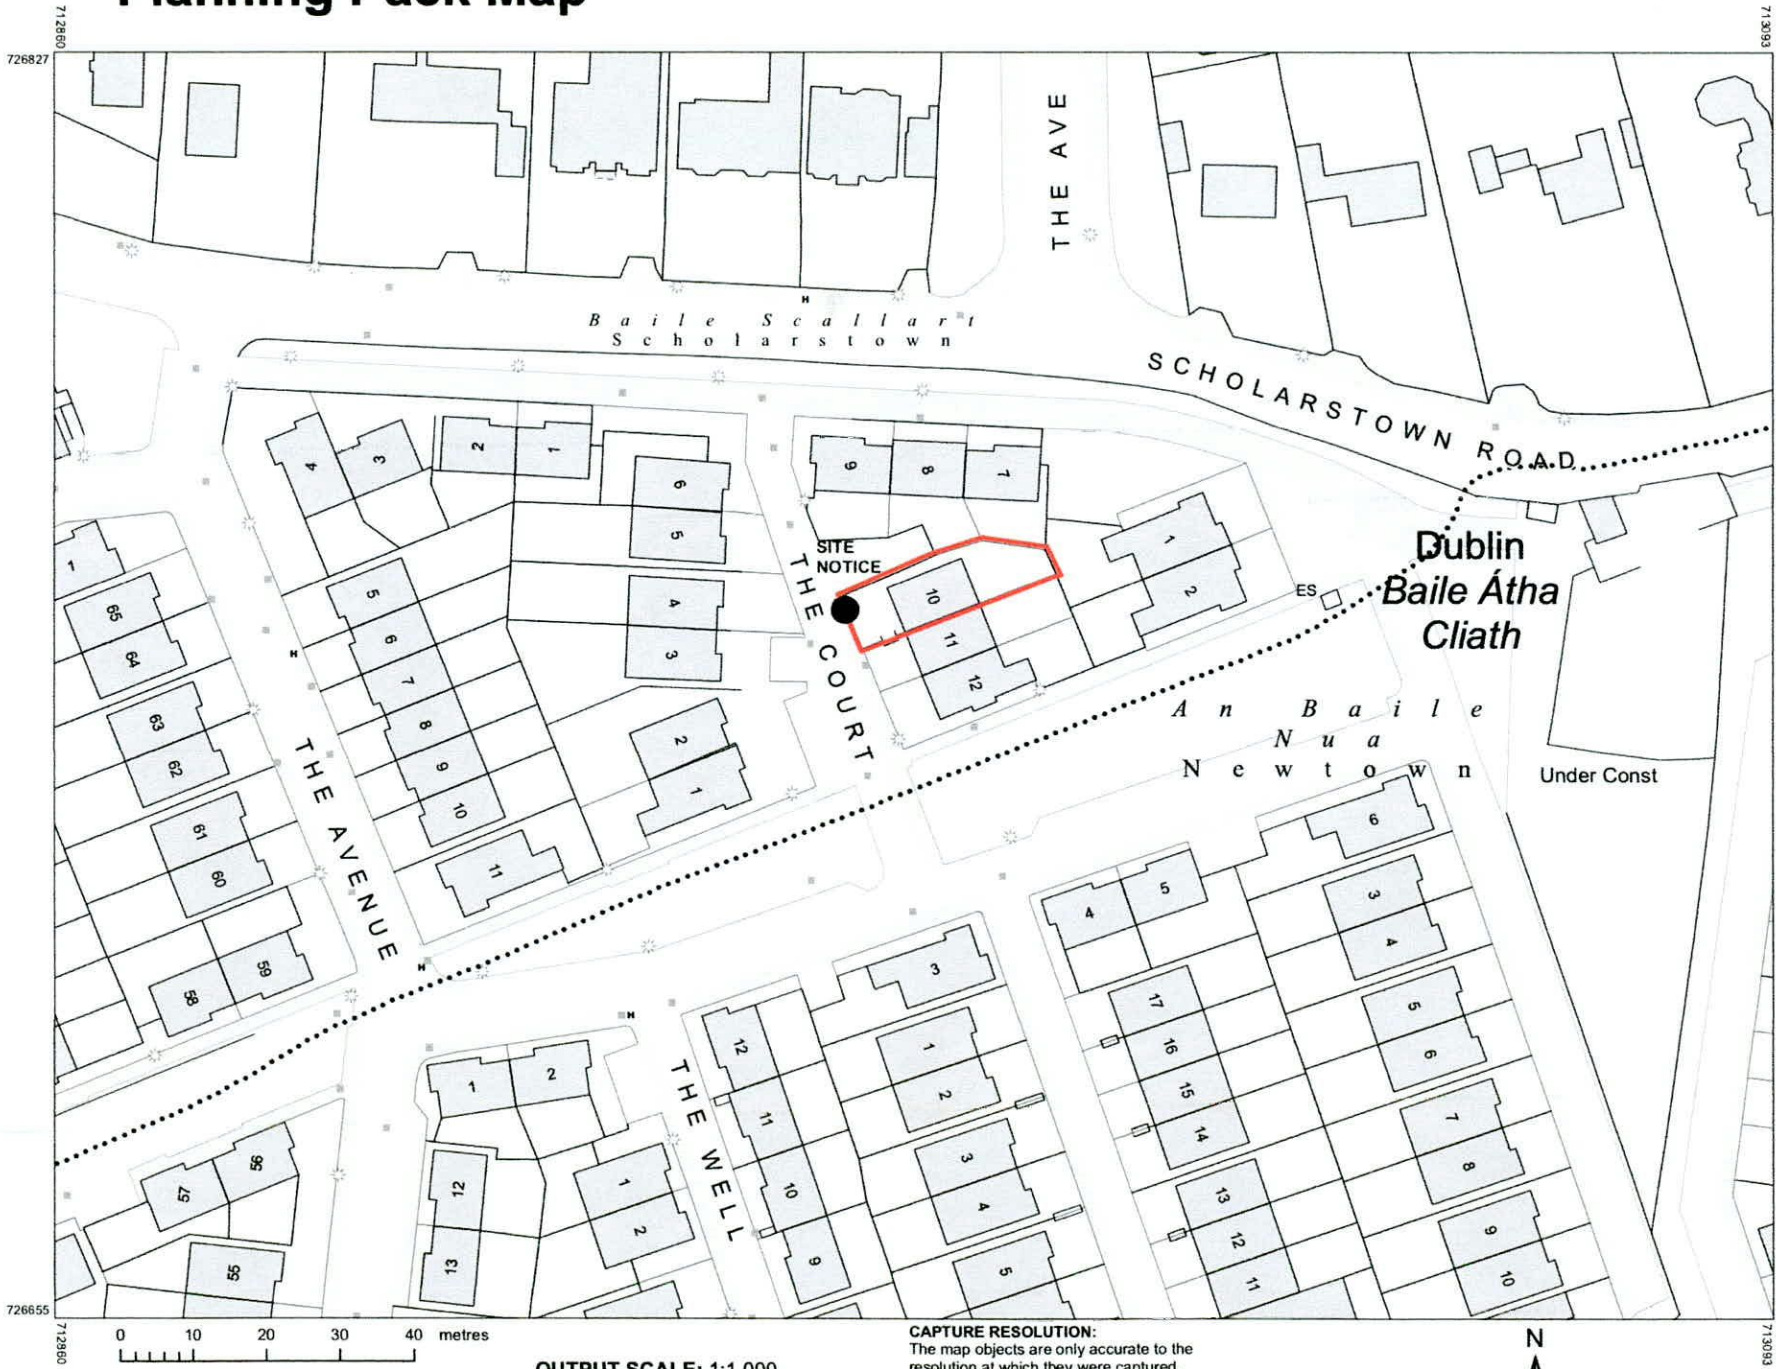

Planning Pack Map

CENTRE COORDINATES:
ITM 712977,726741

PUBLISHED: 25/04/2022
ORDER NO.: 50264029_1

MAP SERIES: 1:1,000
MAP SHEETS: 3391-17

COMPILED AND PUBLISHED BY:
Ordnance Survey Ireland,
Phoenix Park,
Dublin 8,
Ireland.

The representation on this map
of a road, track or footpath
is not evidence of the existence
of a right of way.

Ordnance Survey maps
never show legal property
boundaries, nor do they
show ownership of
physical features.

© Suirbhéireacht Ordanáis Éireann,
2022
© Ordnance Survey Ireland, 2022
www.osi.ie/copyright

OUTPUT SCALE: 1:1,000

CAPTURE RESOLUTION:
The map objects are only accurate to the
resolution at which they were captured.
Output scale is not indicative of data capture scale.
Further information is available at:
<http://www.osi.ie>, search 'Capture Resolution'