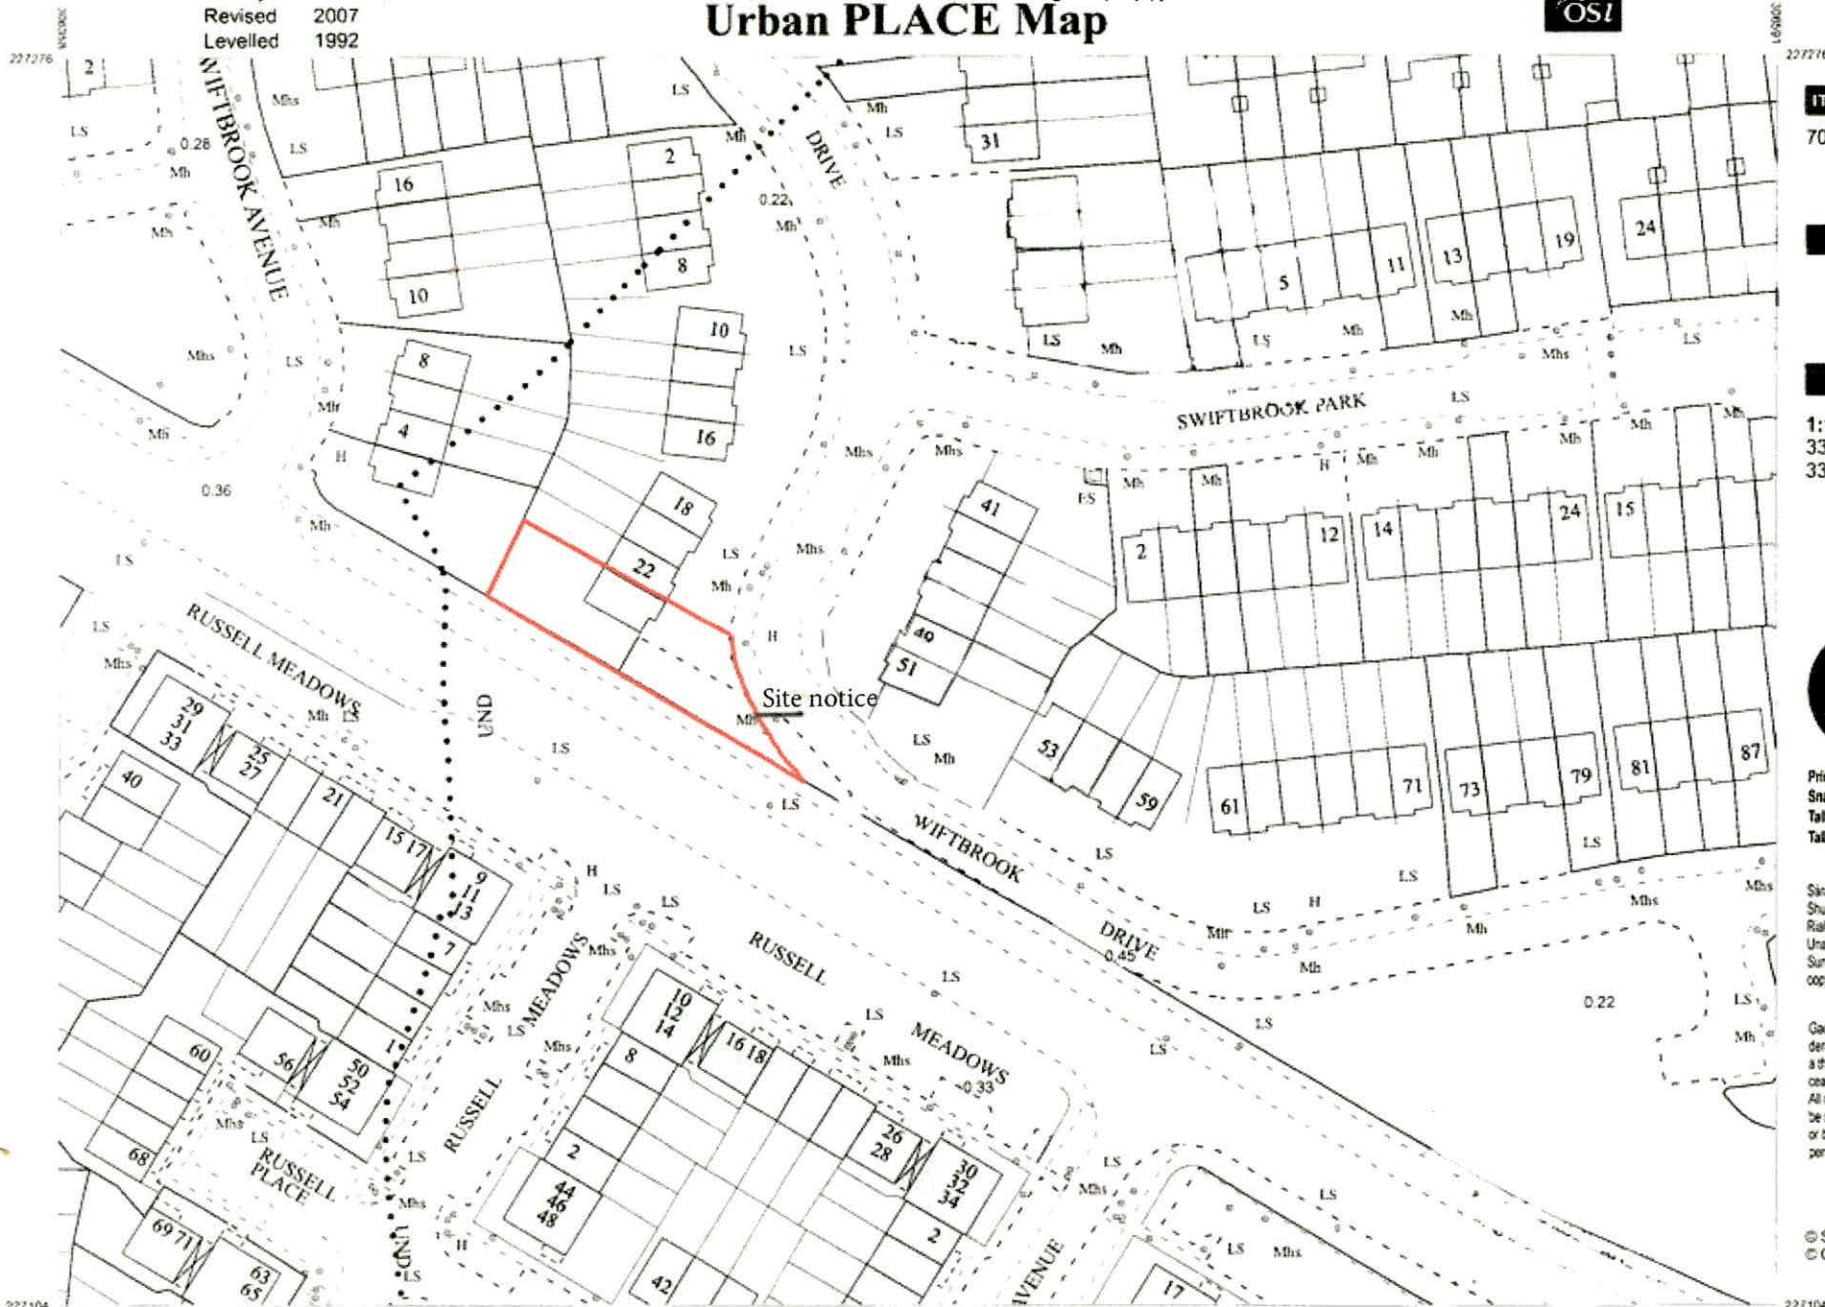

Surveyed 1991-1993
Revised 2007
Levelled 1992

Ordnance licence number CYAL50241447
Urban PLACE Map

ITM CENTRE PT COORDS

706402,727218

DESCRIPTION

MAP SHEETS

1:1000
3389-133389-14
3389-133389-15

Printed and Compiled by
Snap Print,
Tallaght Retail Park, Belgard Road,
Tallaght, Dublin 24

© Suirbhéireacht Ordánas Éireann, 2007
© Ordnance Survey Ireland, 2007

Scale:- 1:1,000
Scála:- 1:1,000

Plot Ref. No. 1269571_1_2
Plot Date 26-NOV-2007