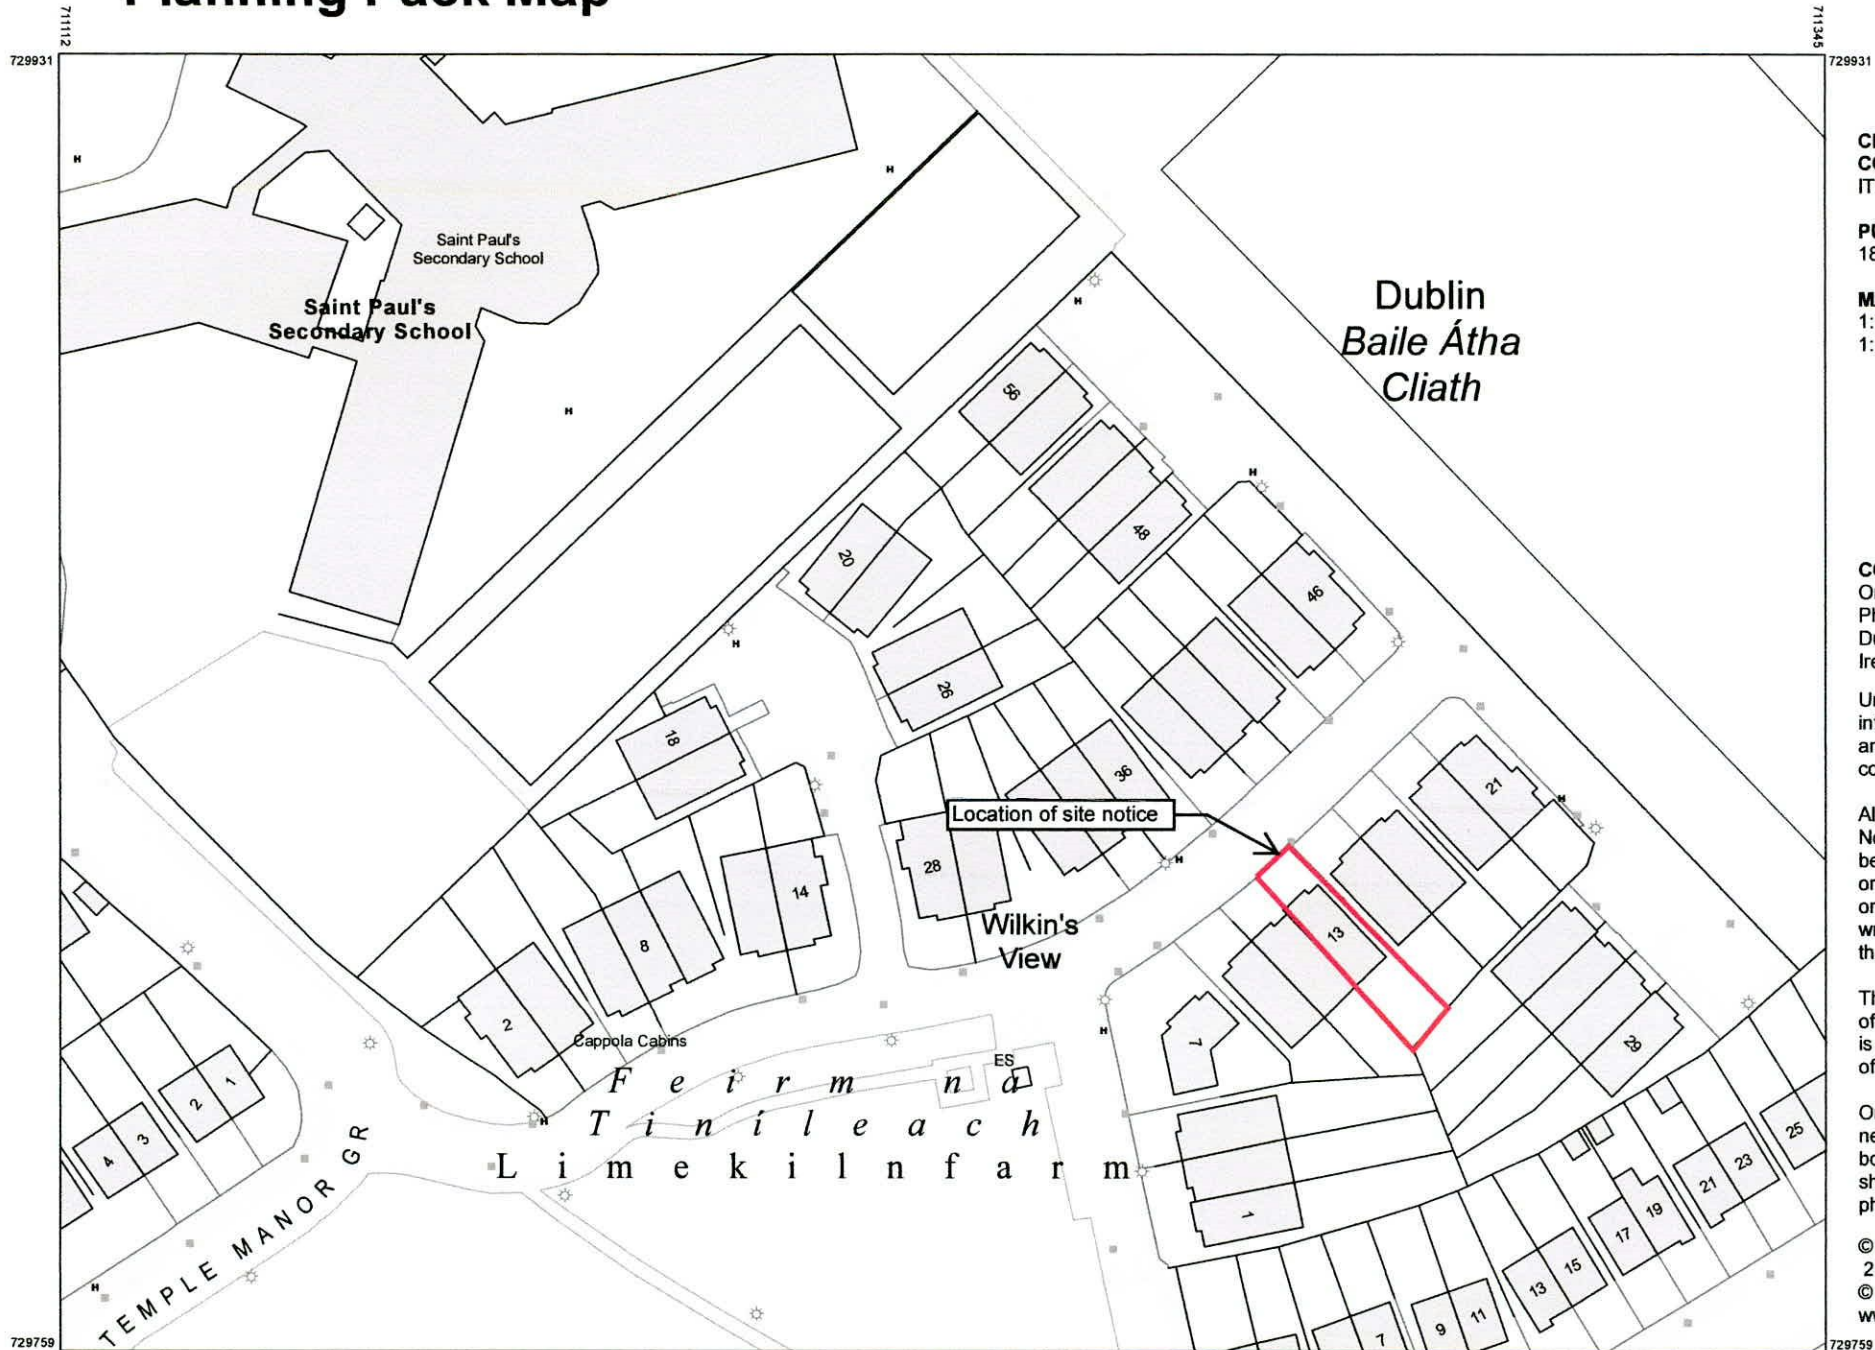

Planning Pack Map

CENTRE COORDINATES:
ITM 711229,729845

PUBLISHED: 18/02/2021
ORDER NO.: 50173044_1

MAP SERIES: 1:1,000
MAP SHEETS: 3327-19, 3327-20

COMPILED AND PUBLISHED BY:
Ordnance Survey Ireland,
Phoenix Park,
Dublin 8,
Ireland.

The representation on this map of a road, track or footpath is not evidence of the existence of a right of way.

Ordnance Survey maps never show legal property boundaries, nor do they show ownership of physical features.

© Suirbhéireacht Ordanáis Éireann, 2021
© Ordnance Survey Ireland, 2021
www.osi.ie/copyright

OUTPUT SCALE: 1:1,000

CAPTURE RESOLUTION:
The map objects are only accurate to the resolution at which they were captured. Output scale is not indicative of data capture scale. Further information is available at: <http://www.osi.ie>; search 'Capture Resolution'