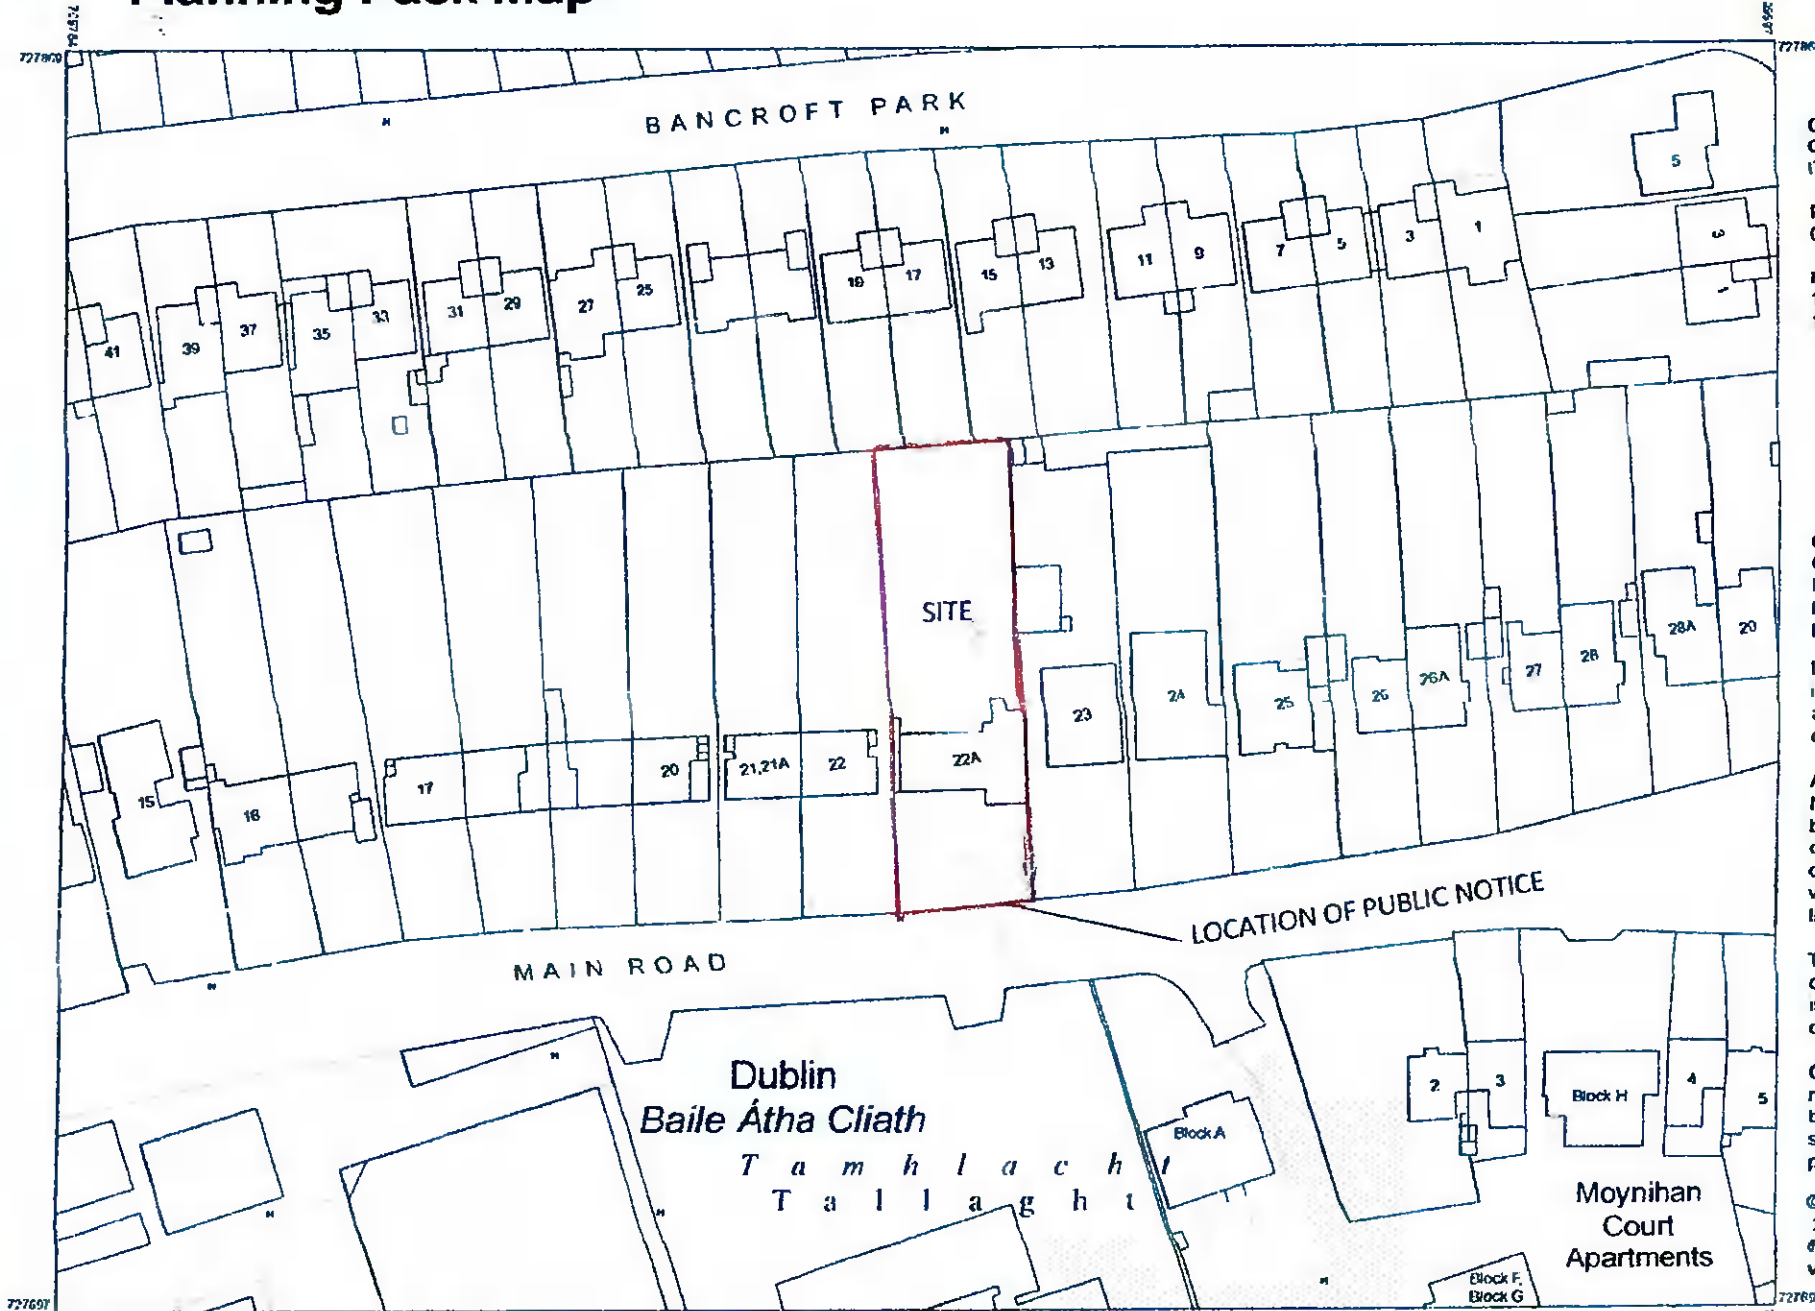

Planning Pack Map

BANCROFT PARK

SITE

LOCATION OF PUBLIC NOTICE

MAIN ROAD

Dublin
Baile Átha Cliath
T a m h l a c h t
T a l l a g h t

Moynihan
Court
Apartments

CENTRE COORDINATES:
ITM 709881,727783

PUBLISHED: 01/06/2022
ORDER NO.: 50271828_1

MAP SERIES: 1.1,000
MAP SHEETS: 3390-08
1.1,000 3390-13

DRAWING No. OS1

COMPILED AND PUBLISHED BY:
Ordnance Survey Ireland,
Phoenix Park,
Dublin 8,
Ireland.

Unauthorised reproduction
infringes Ordnance Survey Ireland
and Government of Ireland
copyright

All rights reserved.
No part of this publication may
be copied, reproduced
or transmitted in any form
or by any means without the prior
written permission of
the copyright owners.

The representation on this map
of a road, track or footpath
is not evidence of the existence
of a right of way.

Ordnance Survey maps
never show legal property
boundaries, nor do they
show ownership of
physical features.

© Suirbhéireacht Ordanáis Éireann,
2022
© Ordnance Survey Ireland, 2022
www.osi.ie/copyright

LEGEND:

<http://www.osi.ie>
Search Large Scale Legend

OUTPUT SCALE: 1:1,000

CAPTURE RESOLUTION:
The map objects are only accurate to the
resolution at which they were captured
Output scale is not indicative of data capture scale
Further information is available at
<http://www.osi.ie>, search 'Capture Resolution'