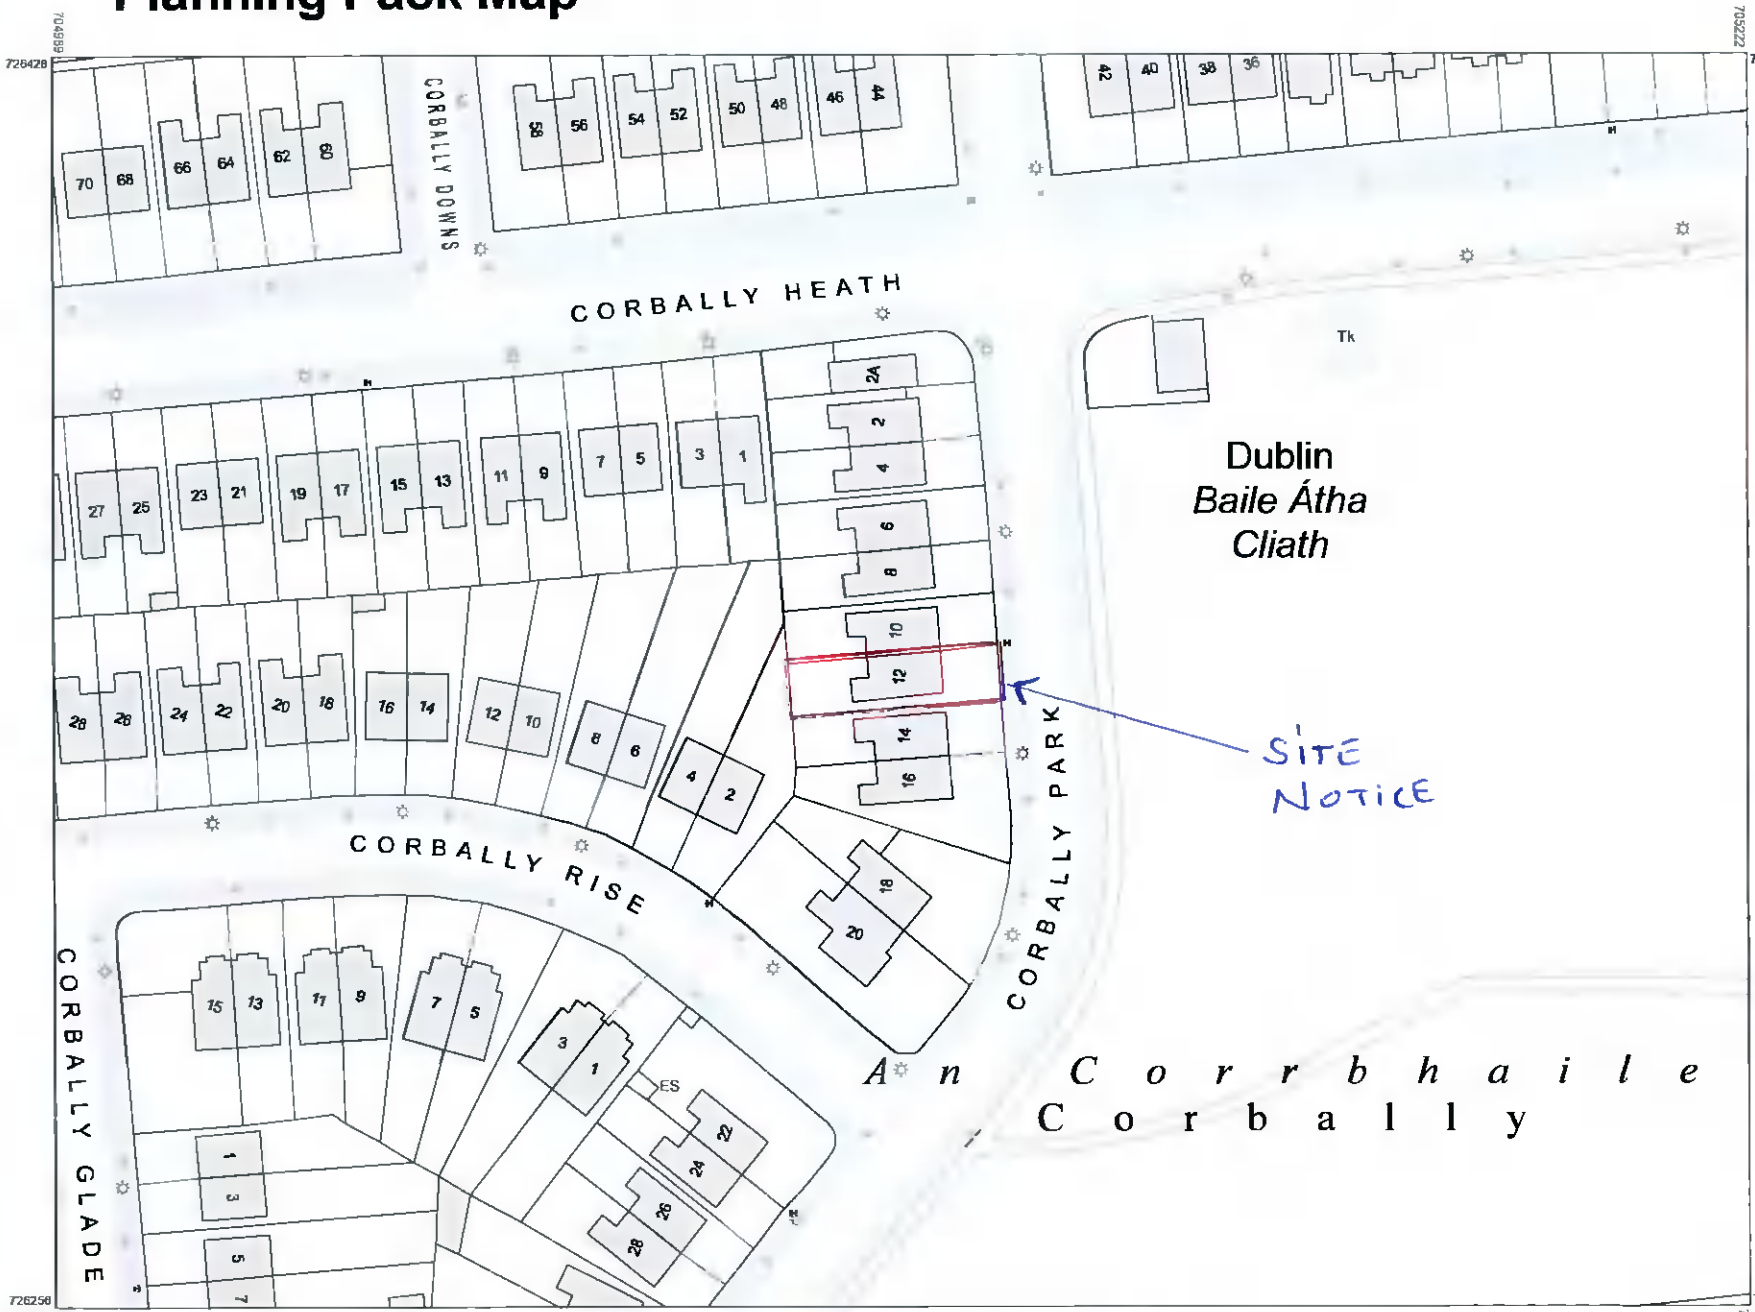

Planning Pack Map

CENTRE COORDINATES:
ITM 705106,726342

PUBLISHED: 18/05/2022
ORDER NO.: 50268960_1

MAP SERIES: 1:1,000
MAP SHEETS: 3389-22

COMPILED AND PUBLISHED BY:
Ordnance Survey Ireland,
Phoenix Park,
Dublin 8,
Ireland.

The representation on this map of a road, track or footpath is not evidence of the existence of a right of way.

Ordnance Survey maps never show legal property boundaries, nor do they show ownership of physical features.

© Suirbhéireacht Ordnáis Éireann, 2022
© Ordnance Survey Ireland, 2022
www.osi.ie/copyright

LEGEND:
<http://www.osi.ie>;
search 'Large Scale Legend'

OUTPUT SCALE: 1:1,000

CAPTURE RESOLUTION:
The map objects are only accurate to the resolution at which they were captured. Output scale is not indicative of data capture scale. Further information is available at <http://www.osi.ie>, search 'Capture Resolution'