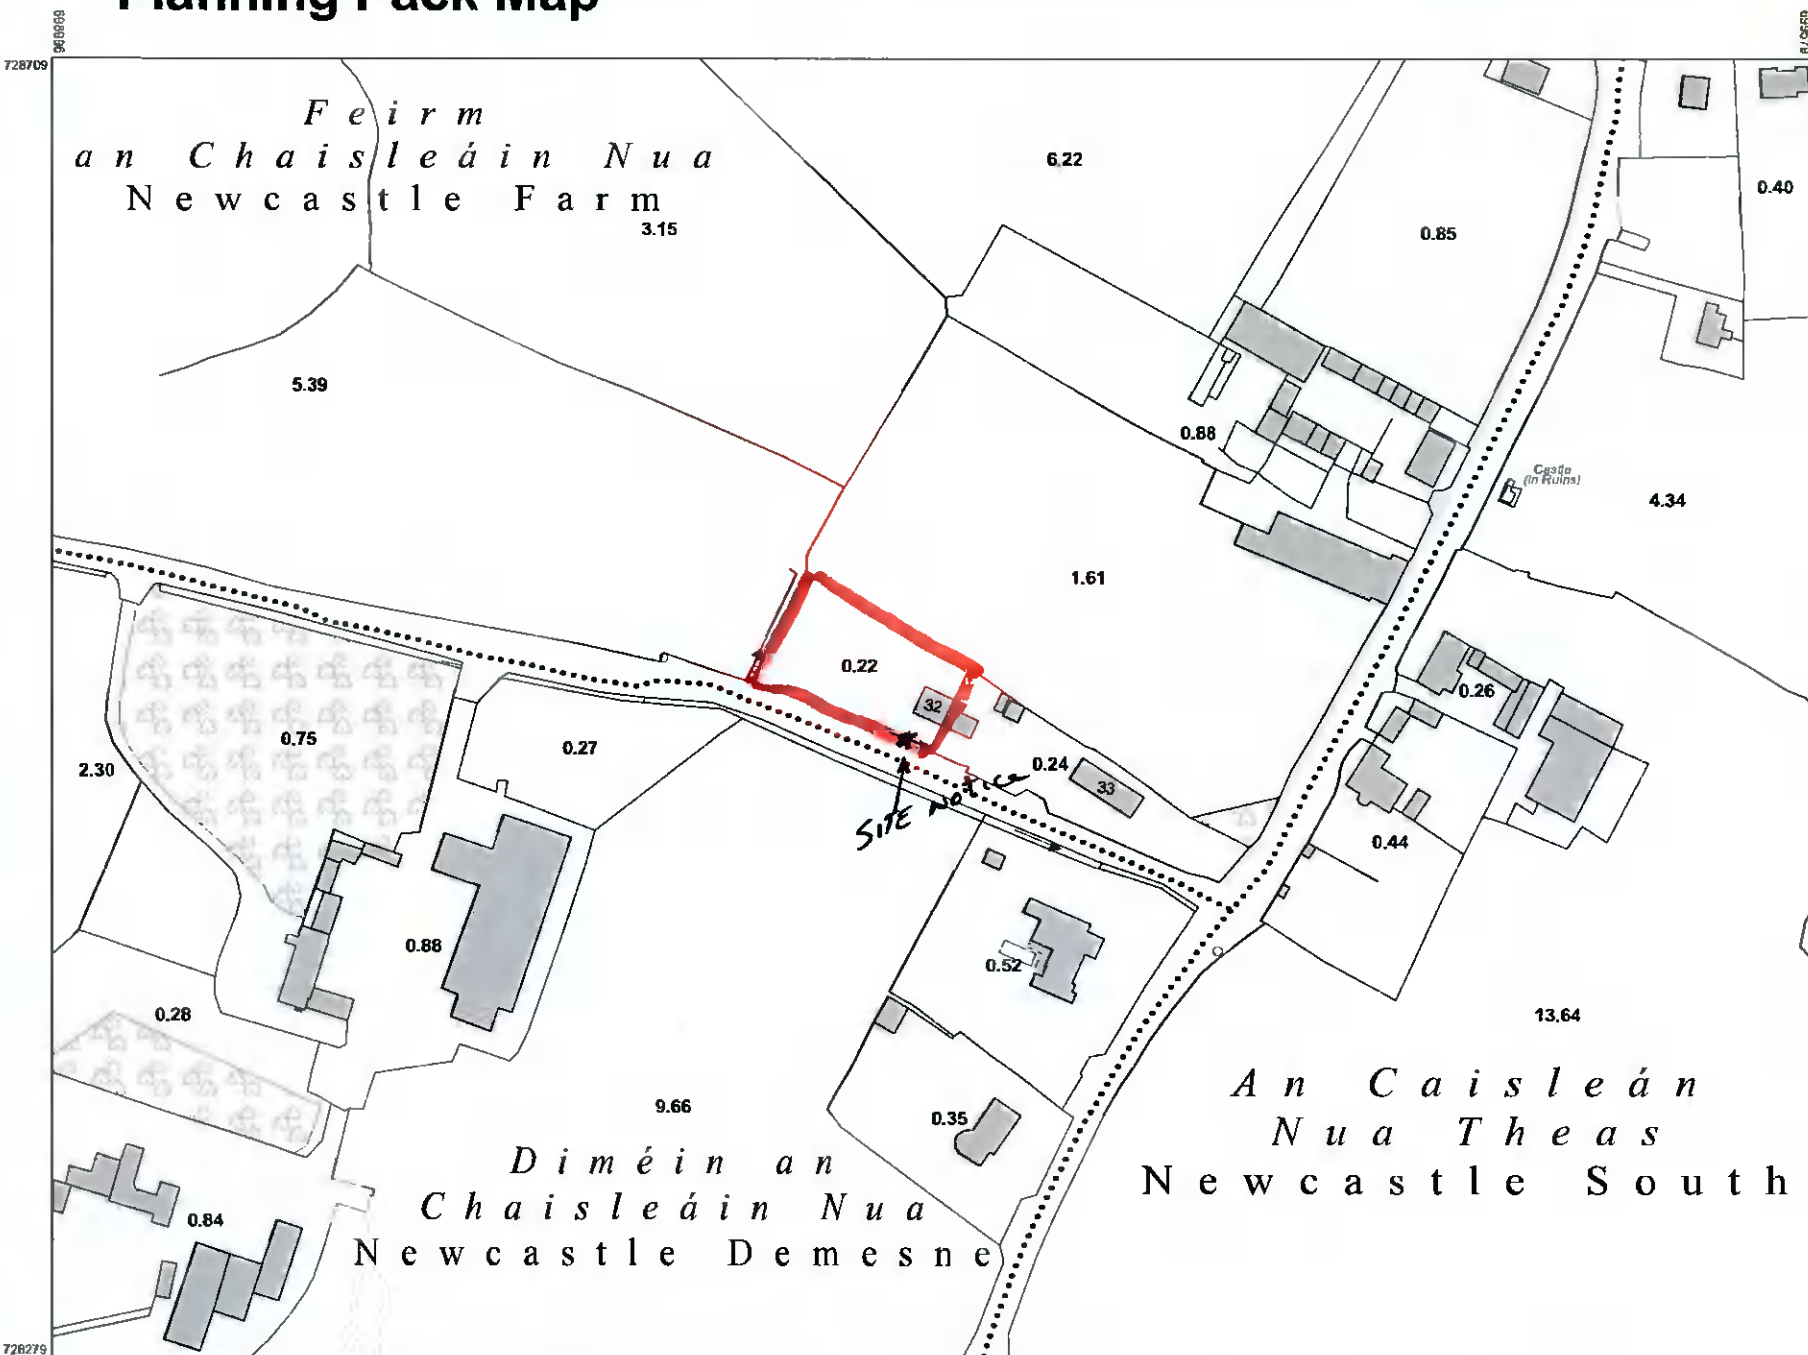

Planning Pack Map

CENTRE COORDINATES:
ITM 699288,728494

PUBLISHED: 05/05/2022

ORDER NO.: 50266207_1

MAP SERIES: 1:2,500

MAP SHEETS: 3387-B

COMPILED AND PUBLISHED BY:
Ordnance Survey Ireland,
Phoenix Park,
Dublin 8,
Ireland.

The representation on this map of a road, track or footpath is not evidence of the existence of a right of way.

Ordnance Survey maps never show legal property boundaries, nor do they show ownership of physical features.

© Suirbhéireacht Ordanáis Éireann, 2022
© Ordnance Survey Ireland, 2022
www.osi.ie/copyright

OUTPUT SCALE: 1:2,500

CAPTURE RESOLUTION:
The map objects are only accurate to the resolution at which they were captured. Output scale is not indicative of data capture scale. Further information is available at <http://www.osi.ie>; search 'Capture Resolution'