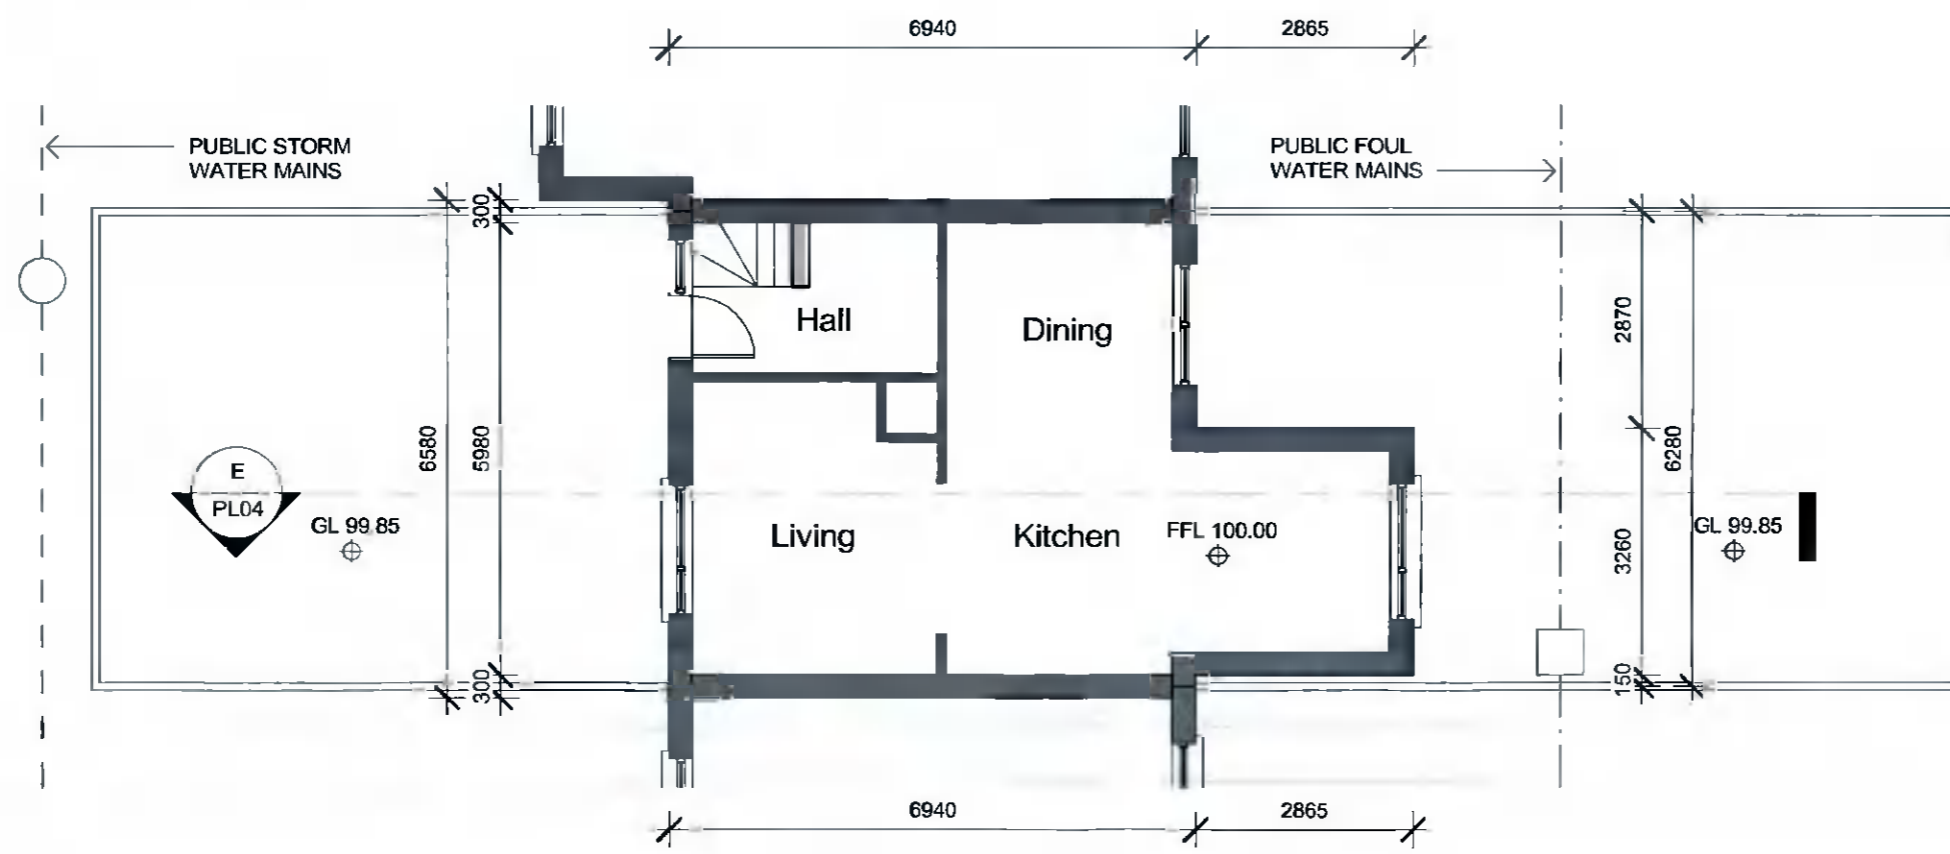

**1** Ground Floor - Proposed  
1 : 100

**2** Ground Floor - Existing  
1 : 100

Amy Mc Donald 31 Arthur Griffith Park, Lucan, Co. Dublin T 085 750 7770	
PROJECT TITLE Proposed front & rear extensions at 31 Arthur Griffith Park, Lucan, Co. Dublin	
DRAWING TITLE GROUND FLOOR PLAN	SCALE 1 : 100
	DATE
DRAWING NO PL02	REVISION