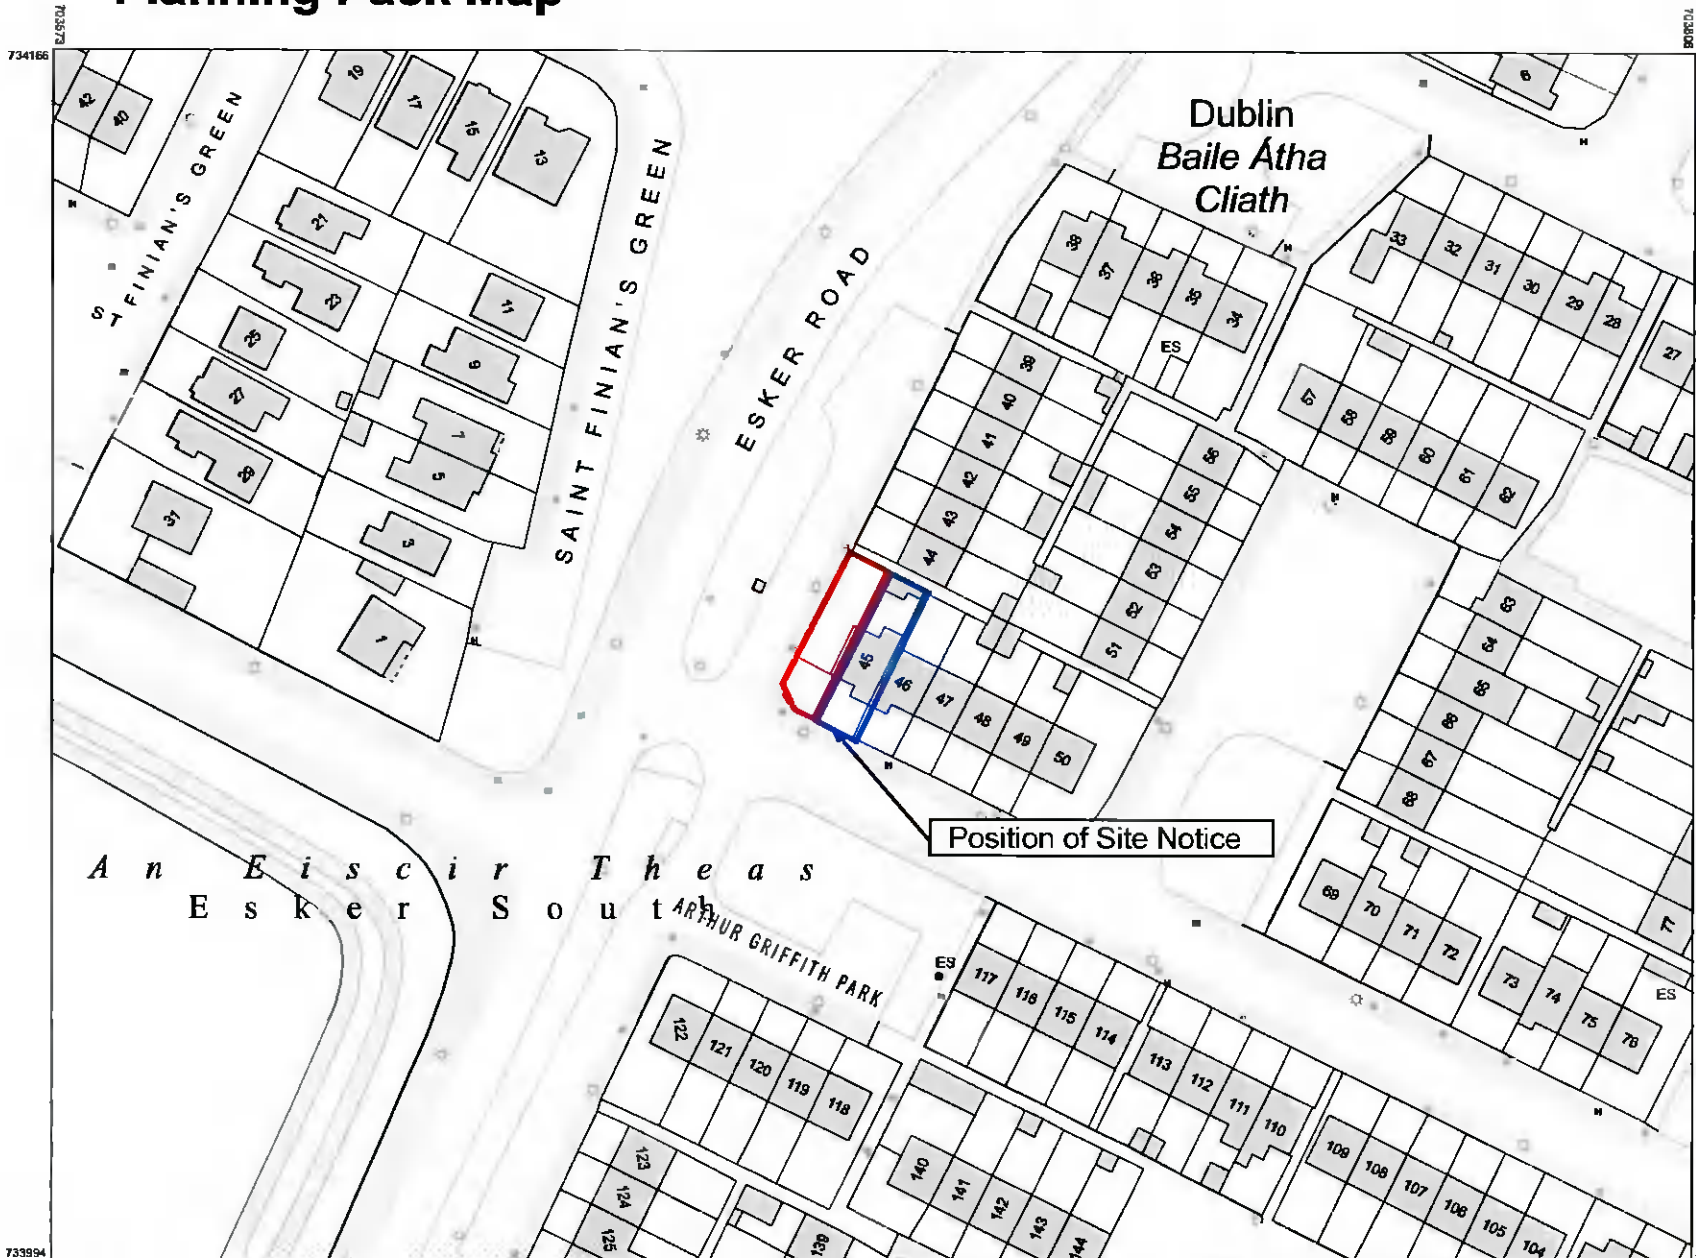

Planning Pack Map

CENTRE COORDINATES:
ITM 703690,734080

PUBLISHED: 12/05/2022
ORDER NO.: 50267755_1

MAP SERIES: 1:1,000
MAP SHEETS: 3260-10

COMPILED AND PUBLISHED BY:
Ordnance Survey Ireland,
Phoenix Park,
Dublin 8,
Ireland.

The representation on this map of a road, track or footpath is not evidence of the existence of a right of way.

Ordnance Survey maps never show legal property boundaries, nor do they show ownership of physical features.

© Suirbhóireacht Ordánais Éireann, 2022
© Ordnance Survey Ireland, 2022
www.osi.ie/copyright

LEGEND:
<http://www.osi.ie>;
search 'Large Scale Legend'

OUTPUT SCALE: 1:1,000

CAPTURE RESOLUTION:
The map objects are only accurate to the resolution at which they were captured. Output scale is not indicative of data capture scale. Further information is available at <http://www.osi.ie>; search 'Capture Resolution'