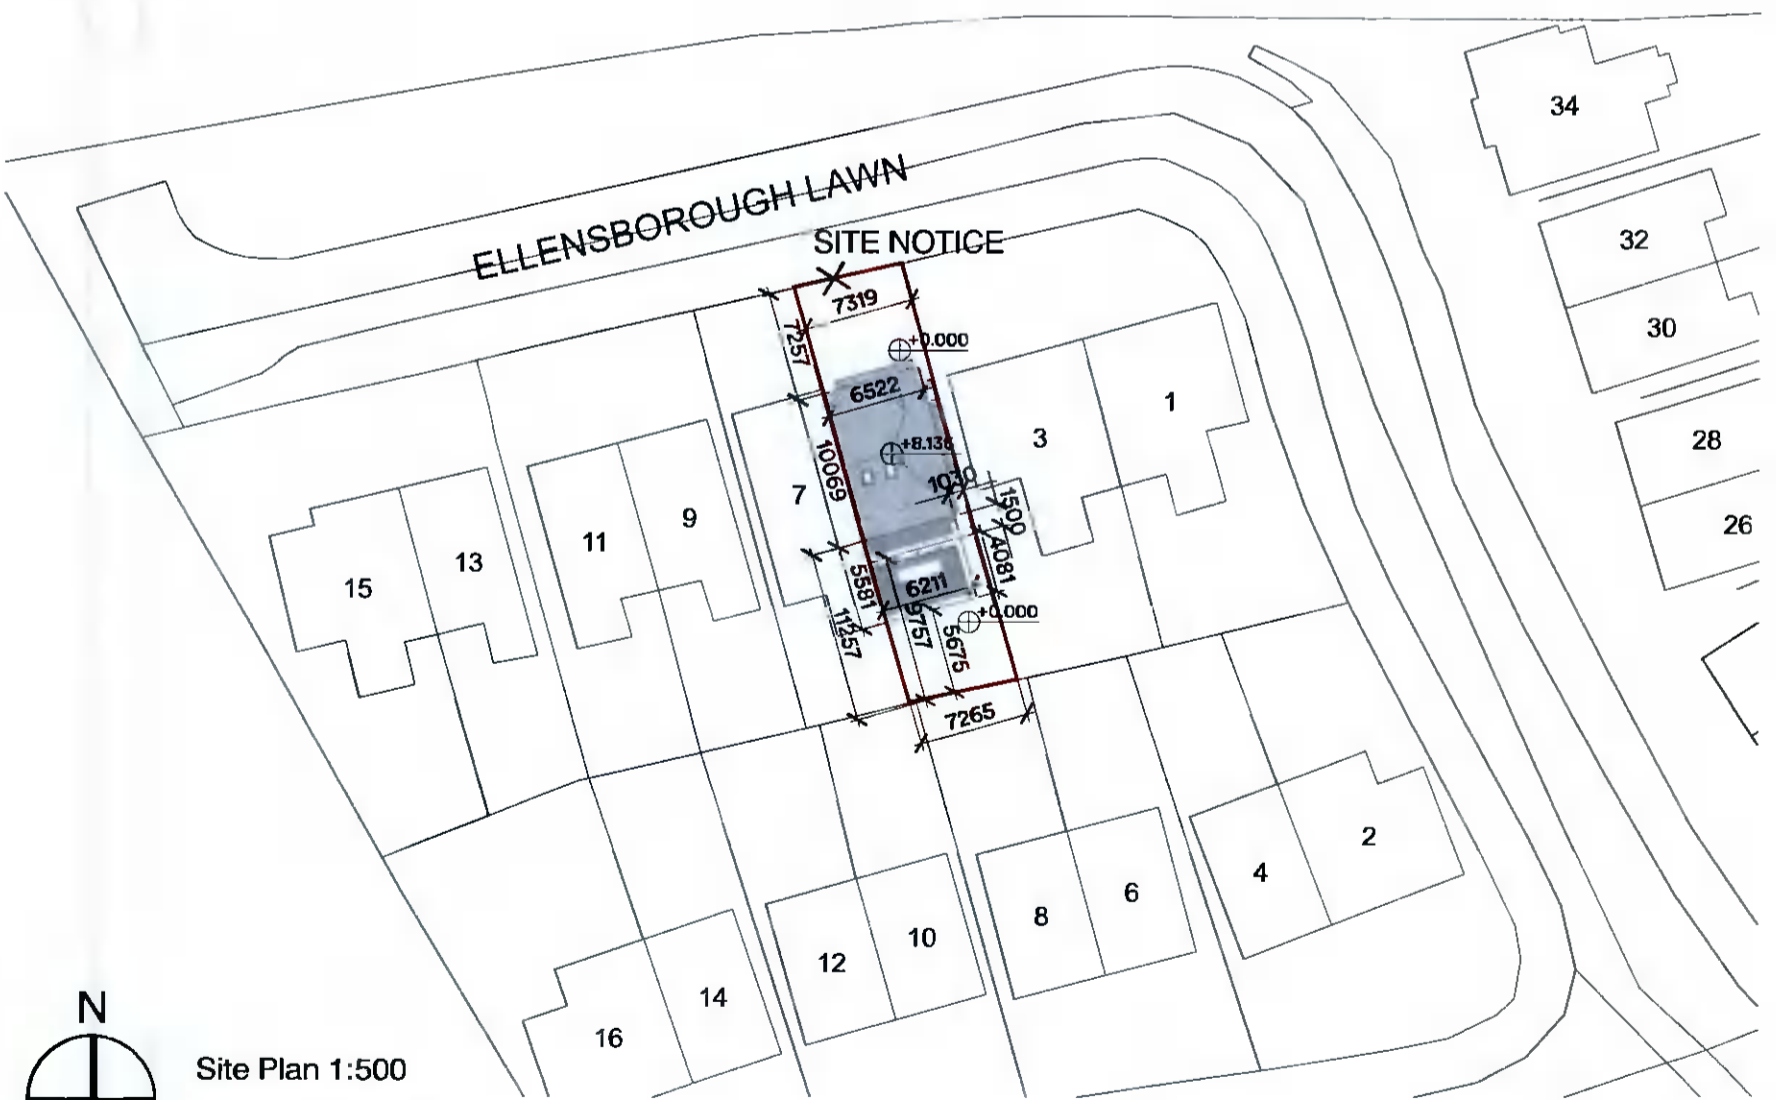

Location Map 1:1000
OS Map: 3453-01

Site Plan 1:500
OS Map: 3453-01

NOTIFY ARCHITECT OF DISCREPANCIES CHECK DIMENSIONS ON SITE DO NOT SCALE USE FIGURED DIMENSIONS ONLY COPYRIGHT O'DALY ARCHITECTS	CLIENT	Alan Merriman & Angela Gaffney	PROJECT	5 Ellensborough Lawn, Tallaght, Dublin 24	O'DALY ARCHITECTS 12 GARVILLE ROAD, RATHGAR, DUBLIN 6 P 01 496 7159 www.odalyarchitects.ie F 01 496 7159 E info@odalyarchitects.ie
	DRAWING	Location Map & Site Plan	DRAWING No.	ELL-P-01	
	FILE NAME	ELL-P-02	REVISION No.	00	
	DATE	22/05/2022	STAGE	Planning	
SCALE	1:1000, 1:500 @ A3	DRAWN BY	KOD		