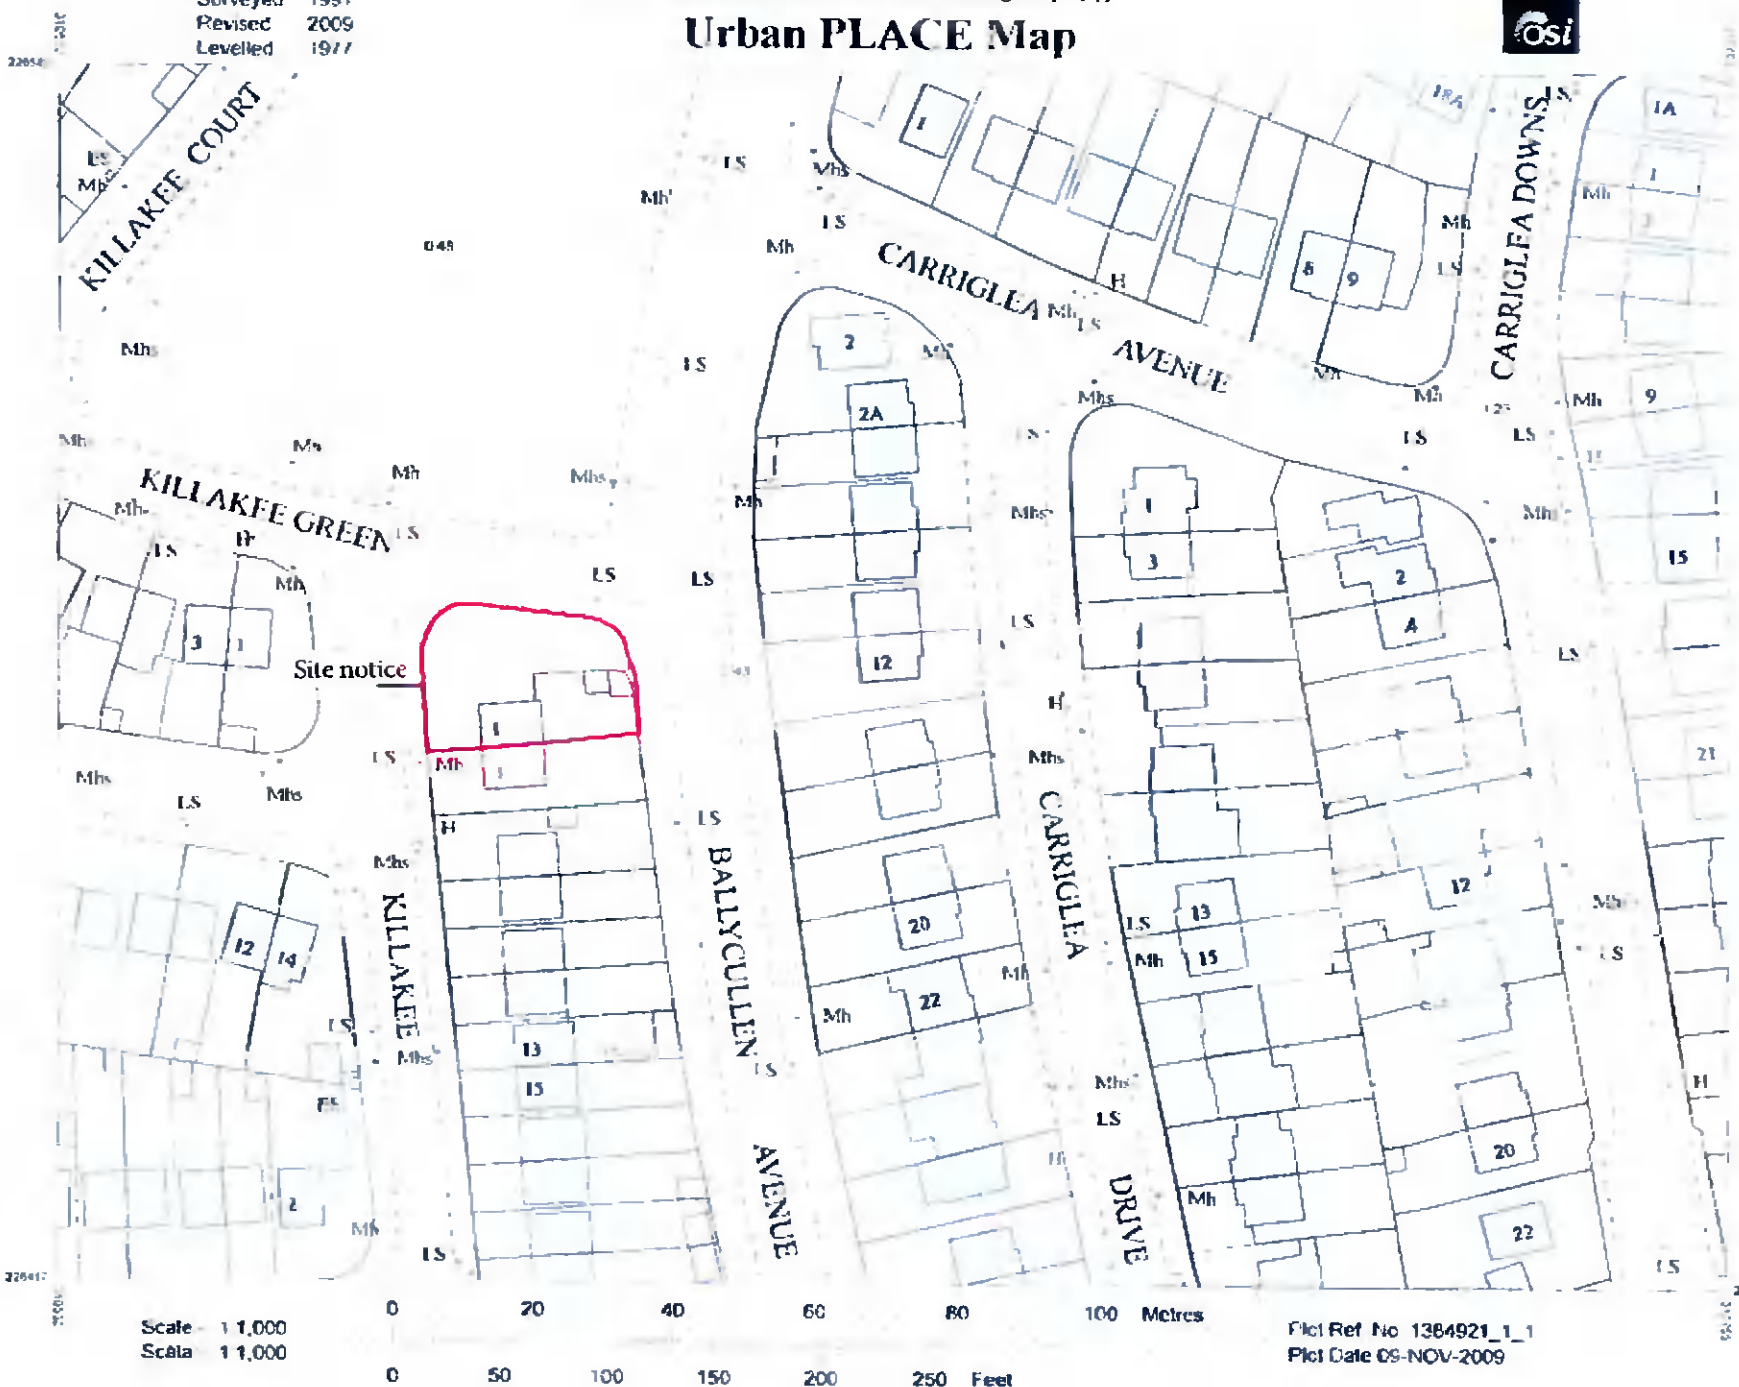

Surveyed 1991
Revised 2009
Levelled 1977

Ordnance licence number CYA1.50241447
Urban PLACE Map

ITM CENTRE PT. COORDS

710575 726531

DESCRIPTION

MAP SHEETS

1:1000
339C 24