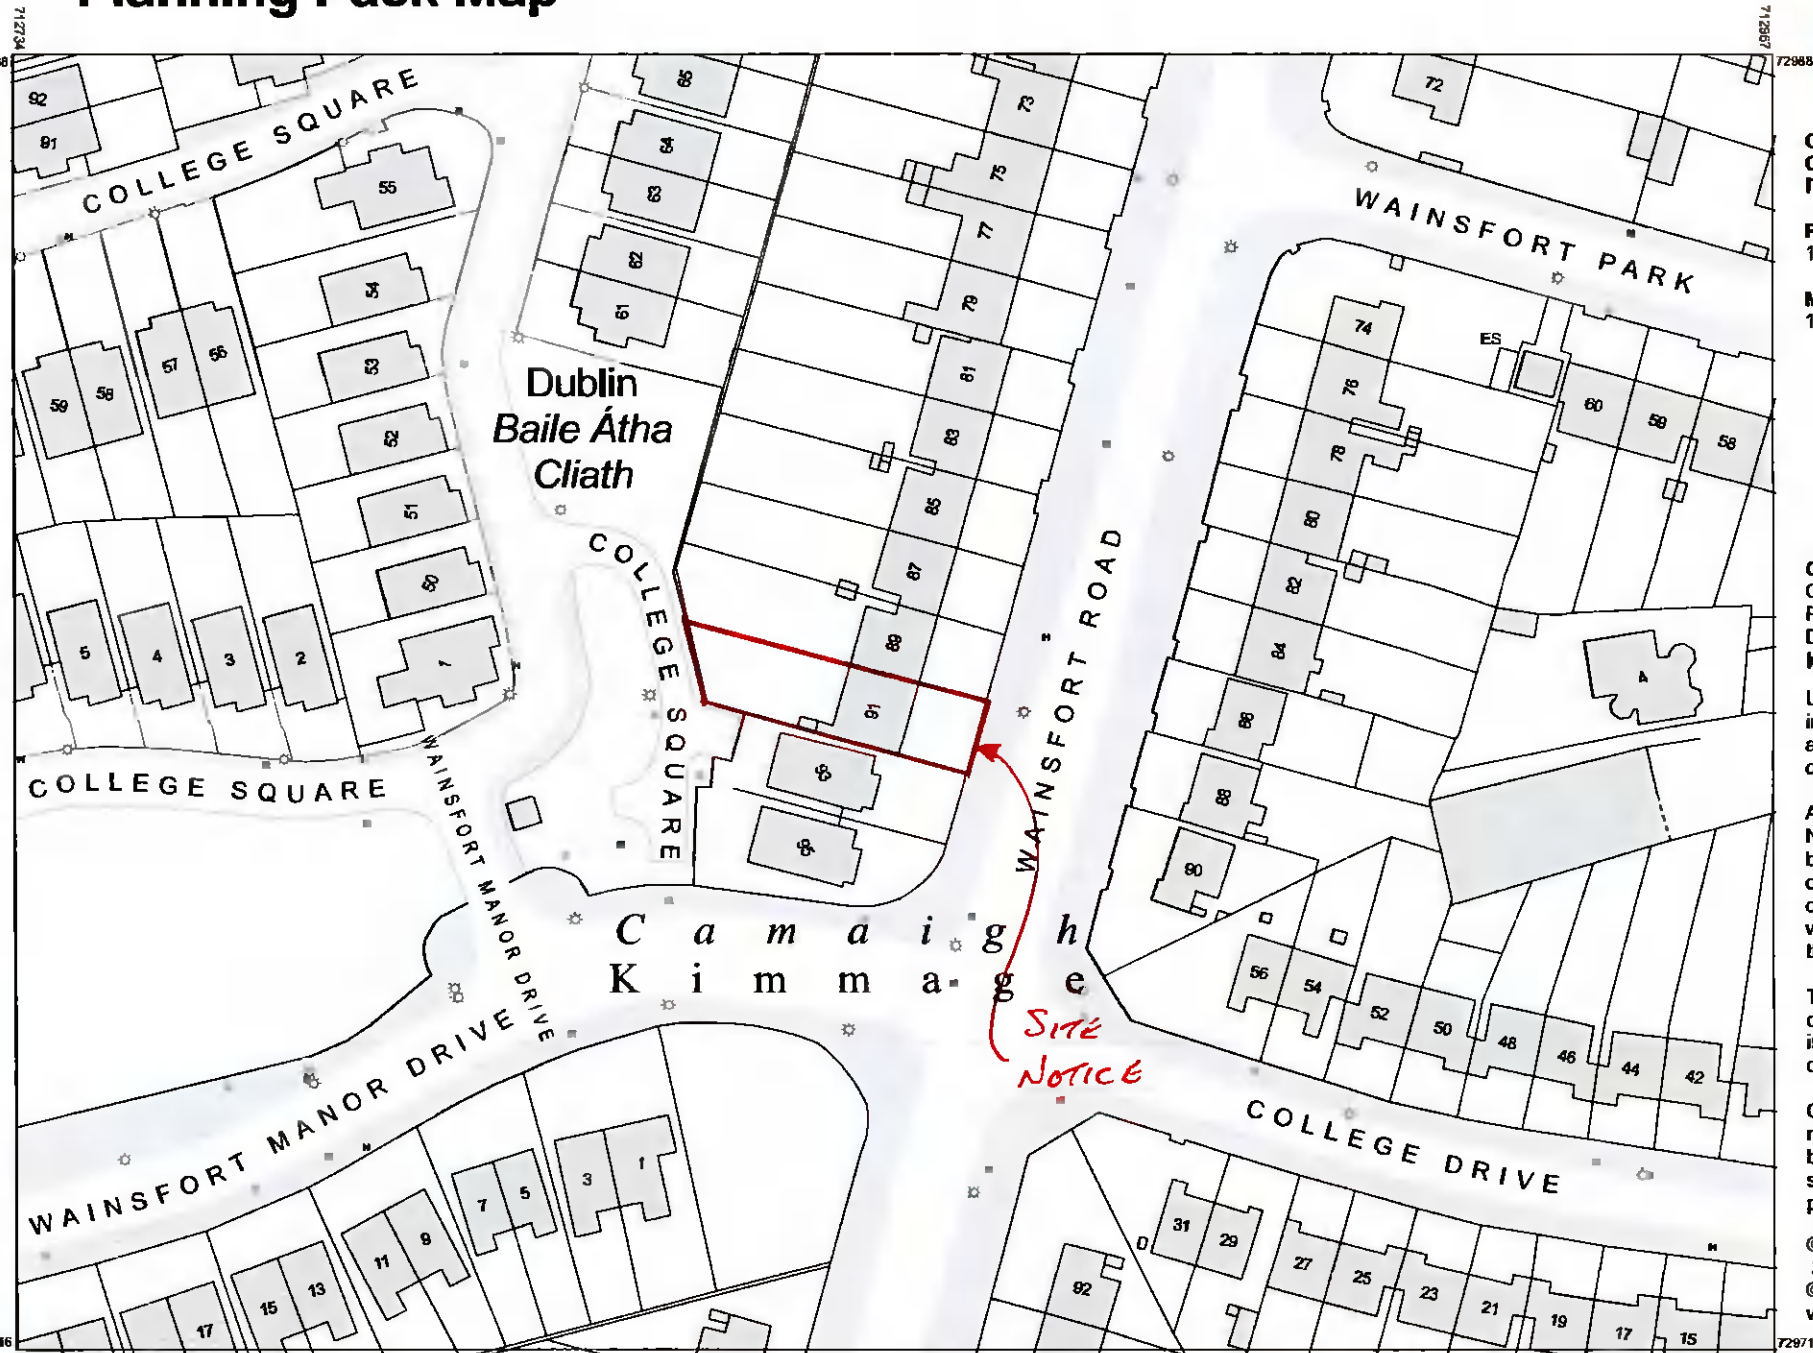

Planning Pack Map

CENTRE COORDINATES:
ITM 712851,729802

PUBLISHED: 13/01/2022
ORDER NO.: 50243329_1

MAP SERIES: 1:1,000
MAP SHEETS: 3328-17

COMPILED AND PUBLISHED BY:
Ordnance Survey Ireland,
Phoenix Park,
Dublin 8,
Ireland.

The representation on this map
of a road, track or footpath
is not evidence of the existence
of a right of way.

Ordnance Survey maps
never show legal property
boundaries, nor do they
show ownership of
physical features.

© Suirbhéireacht Ordanáis Éireann,
2022
© Ordnance Survey Ireland, 2022
www.osi.ie/copyright

LEGEND:
<http://www.osi.ie>;
search 'Large Scale Legend'

OUTPUT SCALE: 1:1,000

CAPTURE RESOLUTION:
The map objects are only accurate to the
resolution at which they were captured.
Output scale is not indicative of data capture scale.
Further information is available at:
<http://www.osi.ie/search/CaptureResolution>