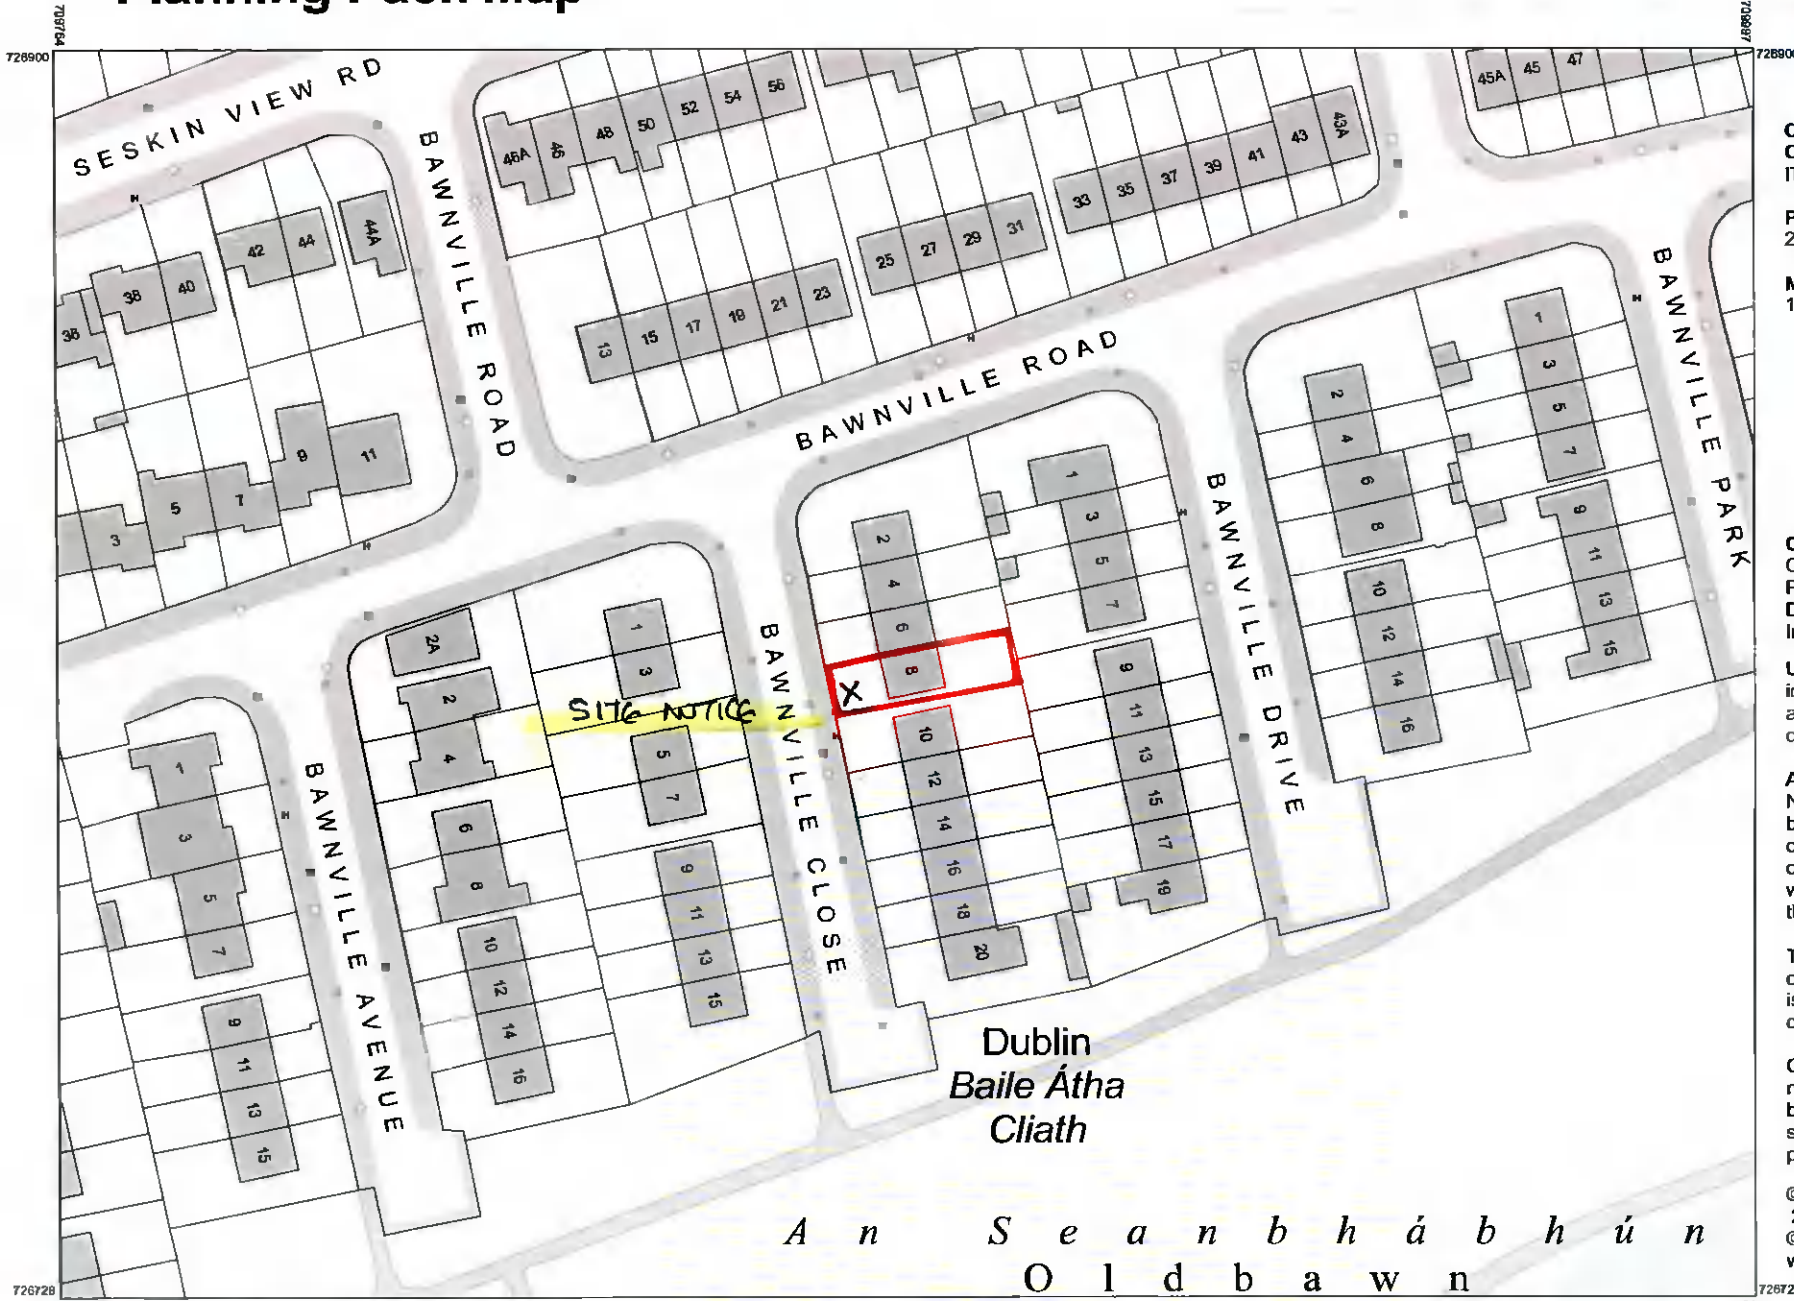

# Planning Pack Map

**CENTRE COORDINATES:**  
ITM 709881,726814

**PUBLISHED:** 23/05/2022  
**ORDER NO.:** 50269844\_1

**MAP SERIES:** 1:1,000  
**MAP SHEETS:** 3390-18

**COMPILED AND PUBLISHED BY:**  
Ordnance Survey Ireland,  
Phoenix Park,  
Dublin 8,  
Ireland.

The representation on this map of a road, track or footpath is not evidence of the existence of a right of way.

Ordnance Survey maps never show legal property boundaries, nor do they show ownership of physical features.