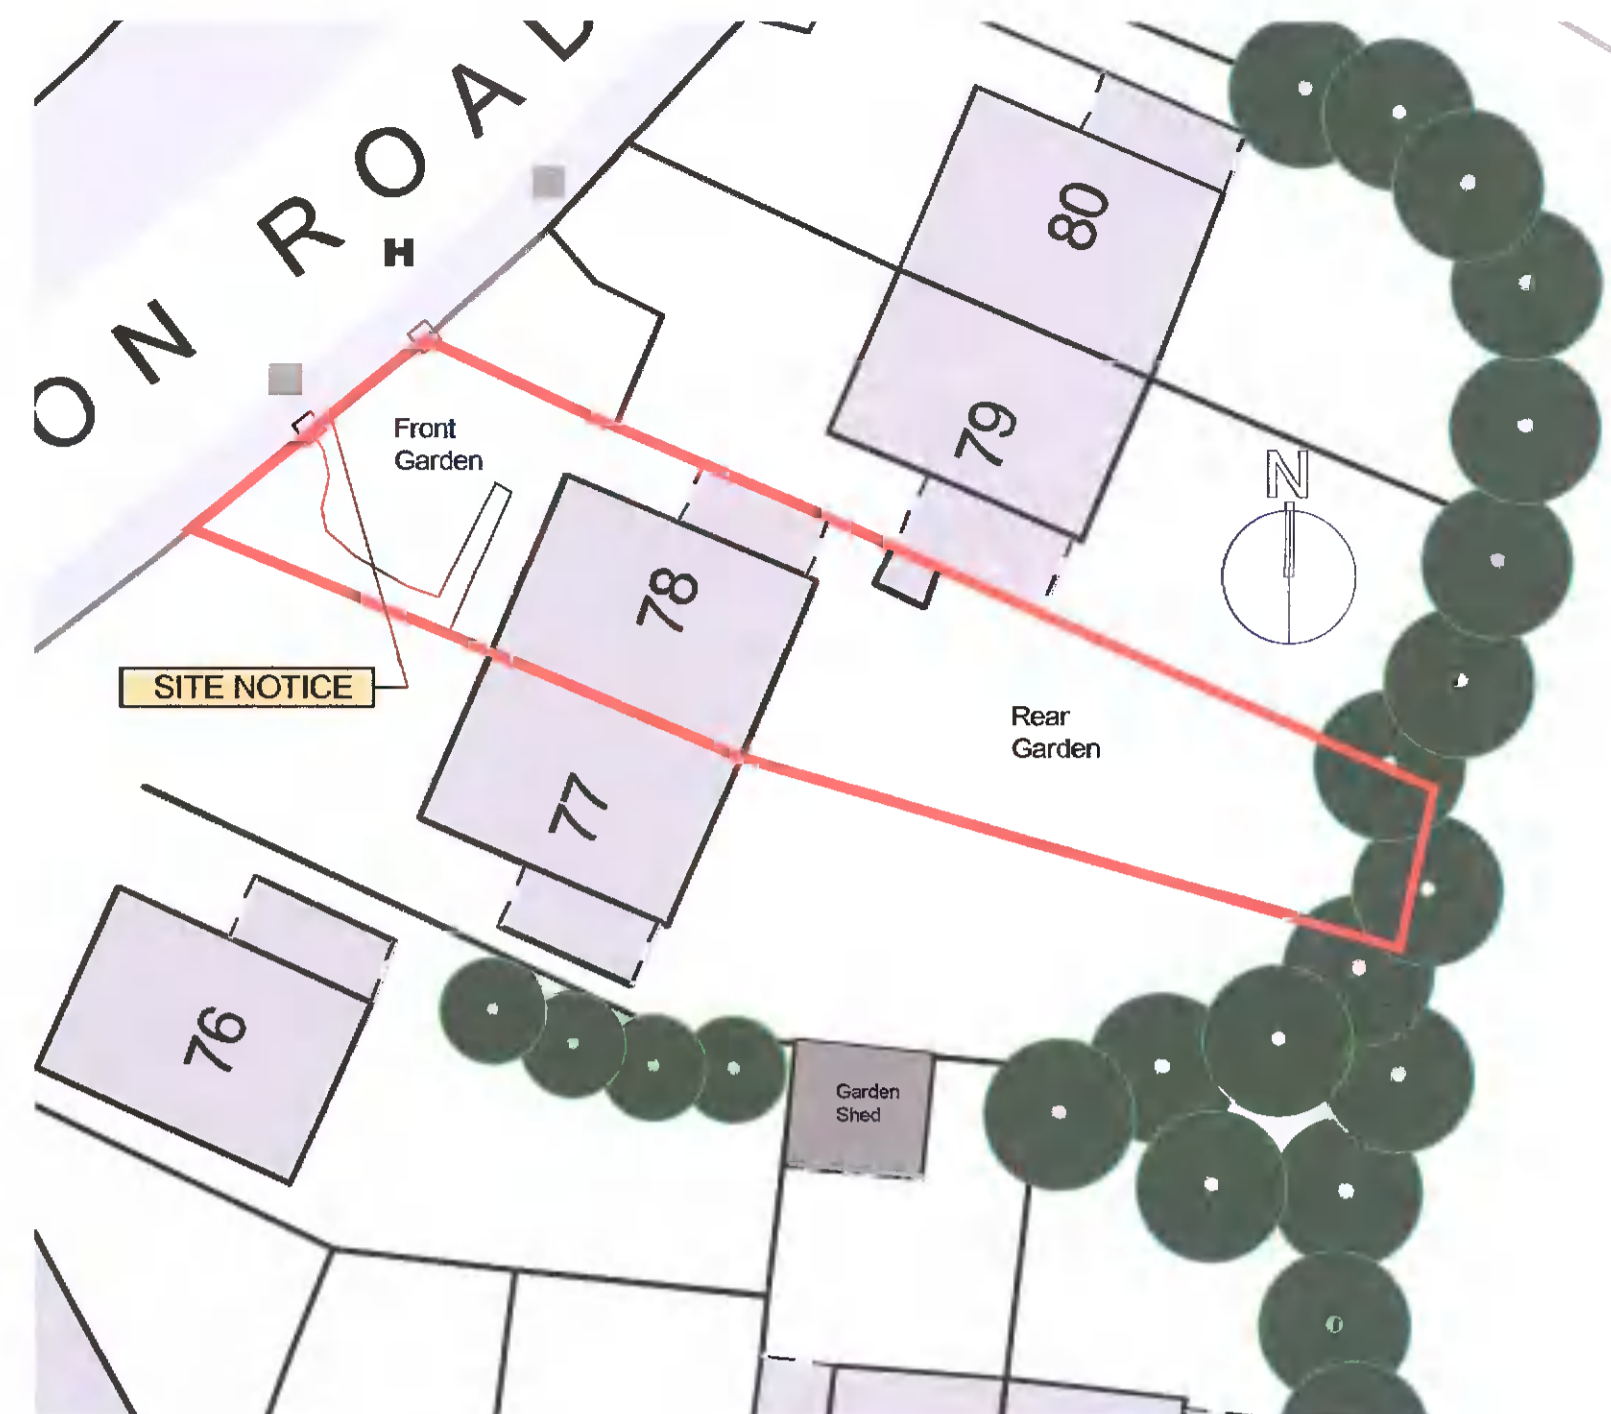

SITE BOUNDARY OUTLINED IN RED

Client:	Barbara Coyne		
Project:	78 Dargle Wood, Dublin 16		
Job number:	2208		
Drawing title:	Site Location / Layout / GA Plans		
Drawing number:	AP100	(Revision as indicated above)	
Scale:	As Shown @ A1	Author:	David Winston
Date created:	11.04.22	Checked by:	DW

Planning

T 086 1627 327
E info@dwdesign.ie

DWDesign