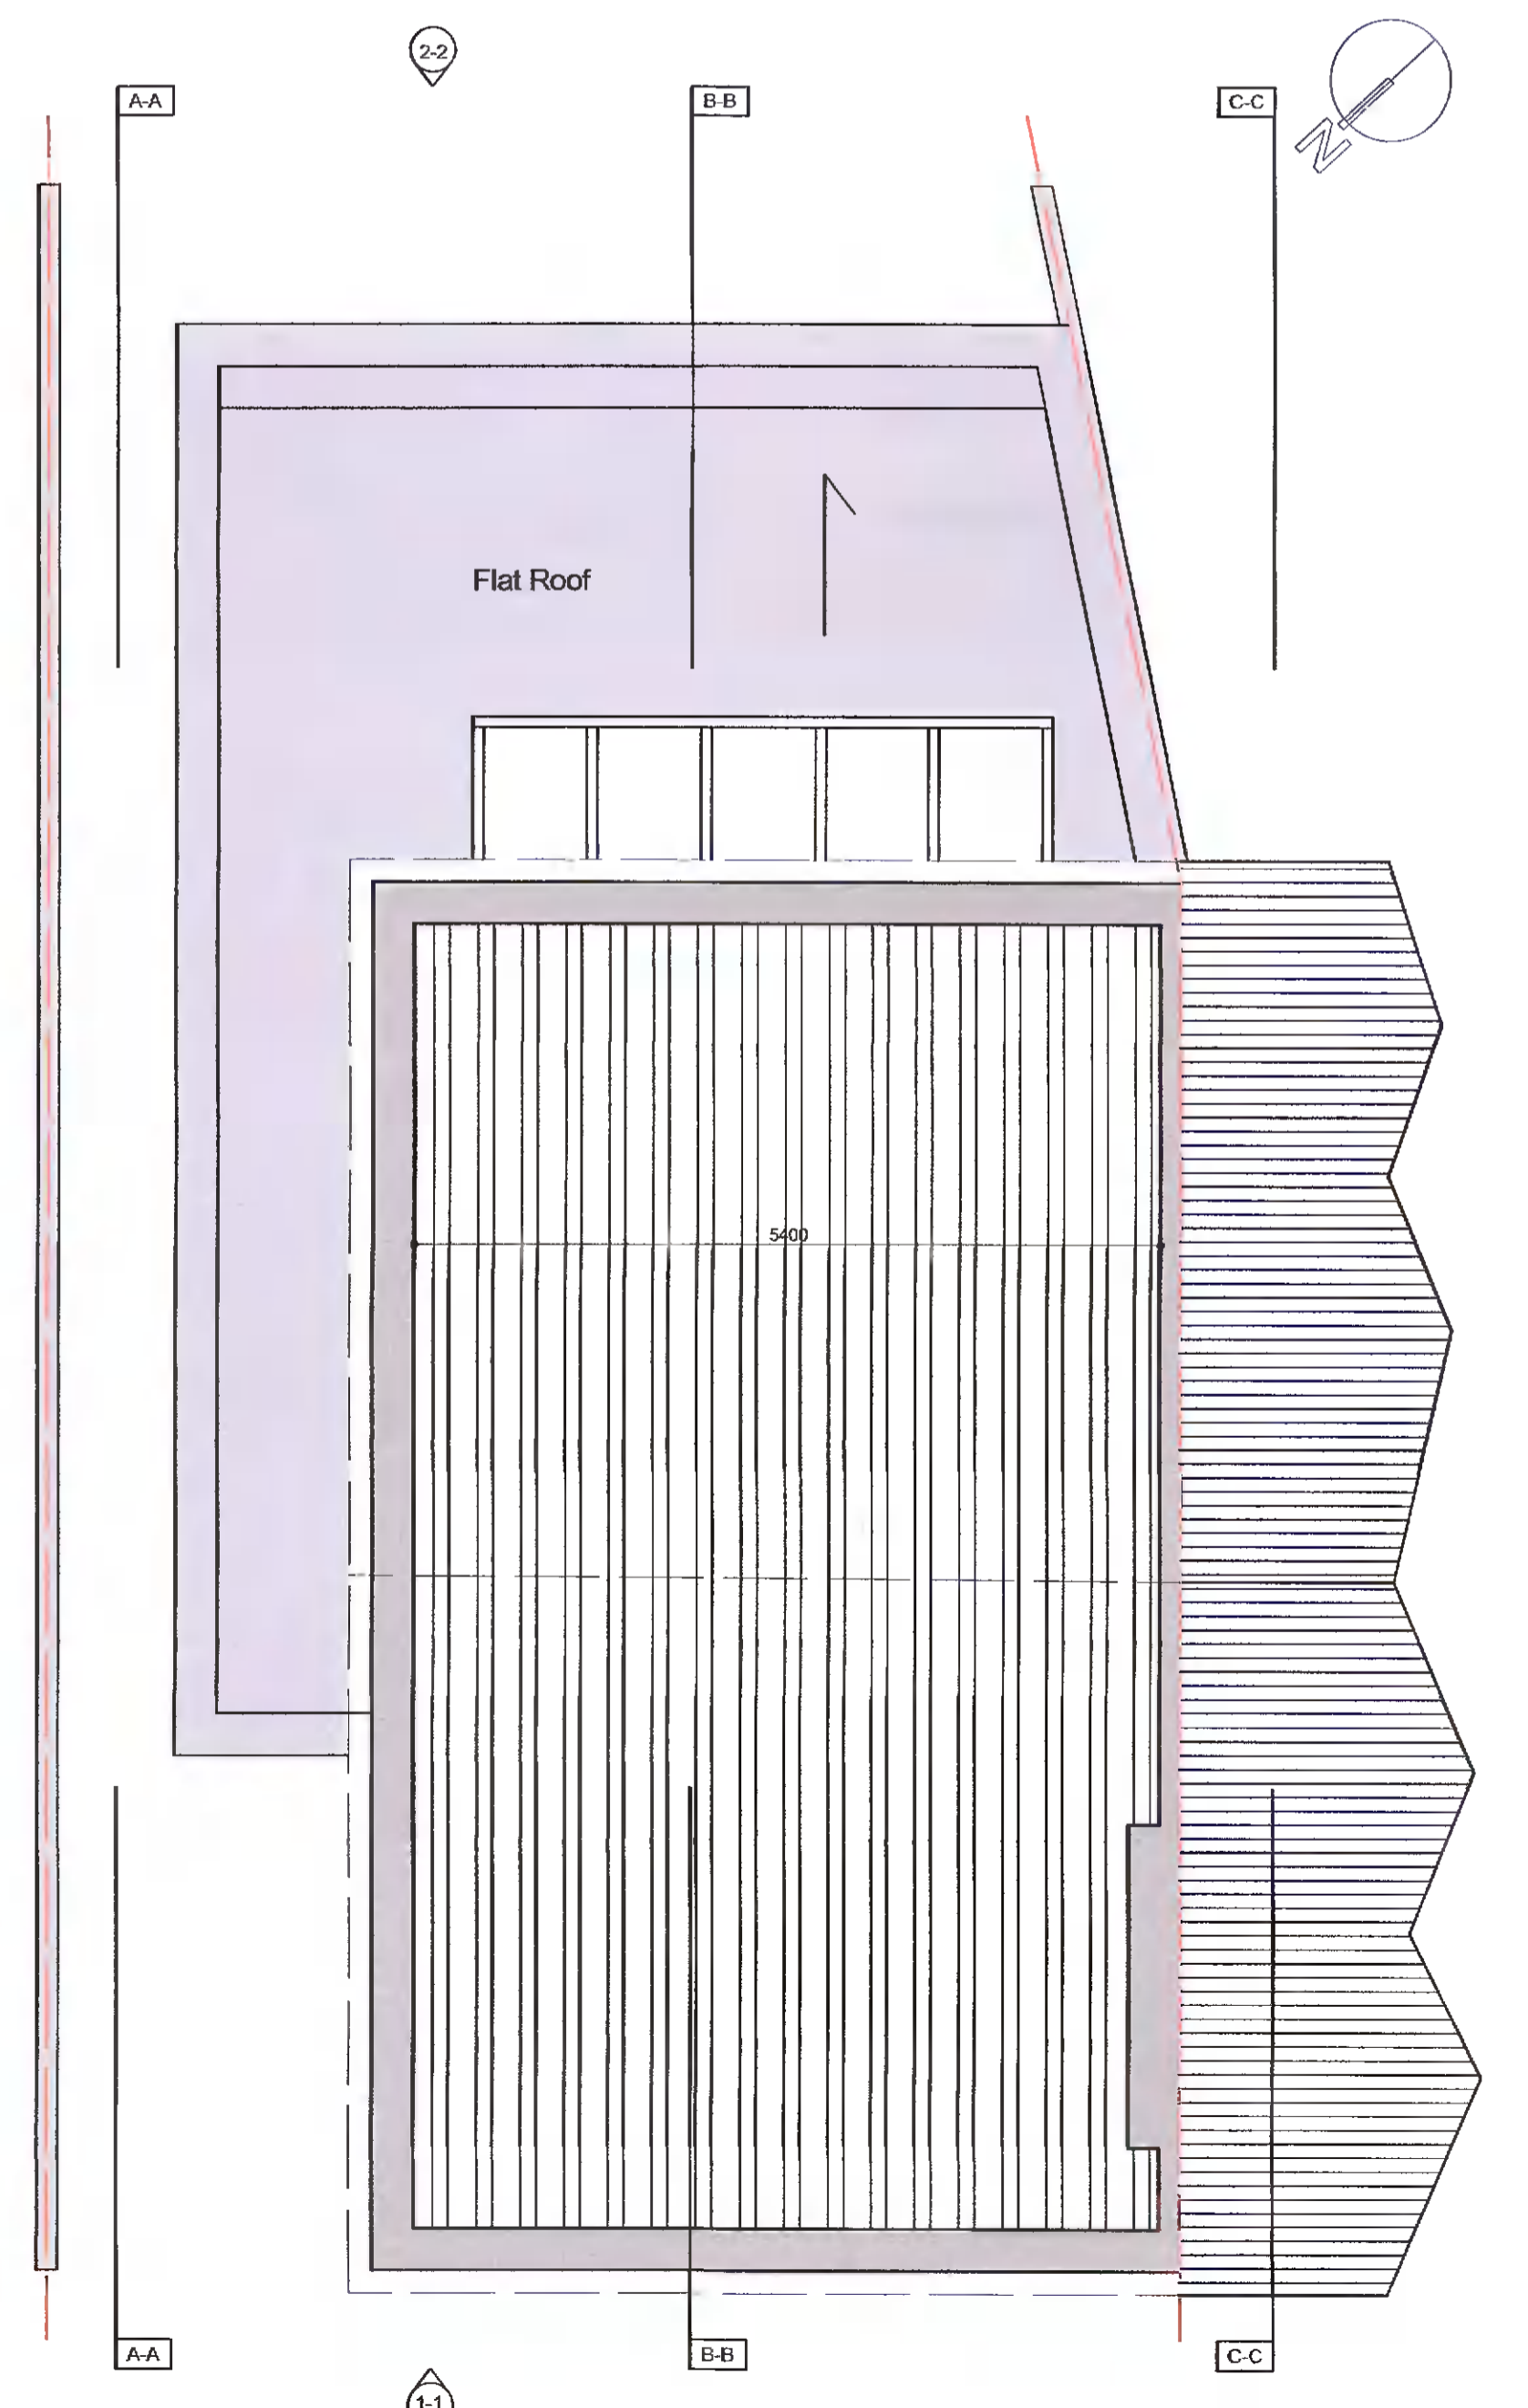

SITE BOUNDARY OUTLINED IN RED

Client:	Barbara Coyne		
Project:	78 Dargle Wood, Dublin 16		
Job number:	2208		
Drawing title:	Site Location / Layout / GA Plans		
Drawing number:	AP100	(Revision as indicated above)	
Scale:	As Shown @ A1	Author:	David Winston
Date created:	11.04.22	Checked by:	DW

Planning

T 086 1627 327
E info@dwdesign.ie

DWDesign