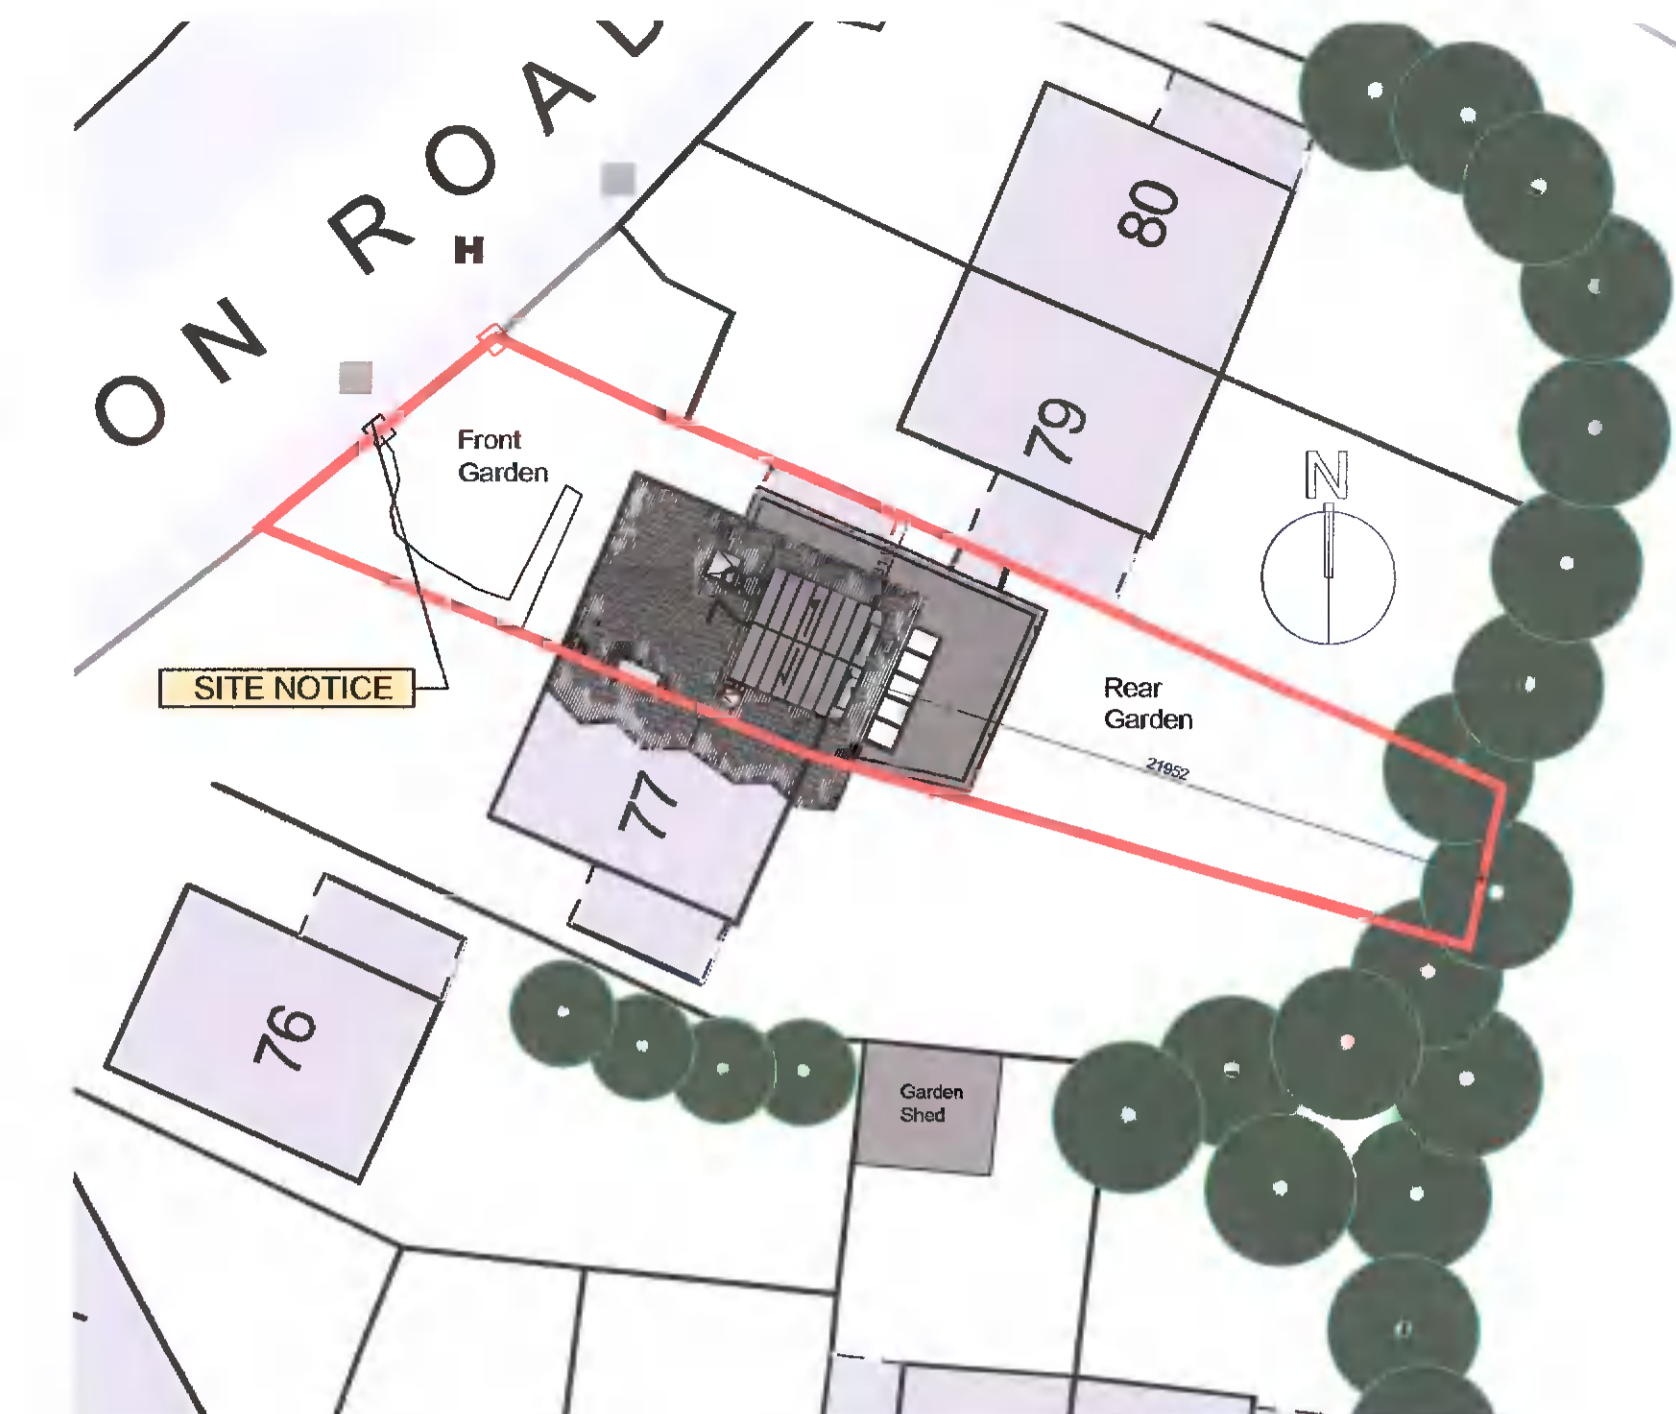

SITE BOUNDARY OUTLINED IN RED

Client:	Barbara Coyne		
Project:	78 Dargle Wood, Dublin 16		
Job number:	2208		
Drawing title:	Site Location / Layout / GA Plans		
Drawing number:	AP100	(Revision as indicated above)	
Scale:	As Shown @ A1	Author:	David Winston
Date created:	11.04.22	Checked by:	DW

Planning

T 086 1627 327
E info@dwdesign.ie

DWDesign