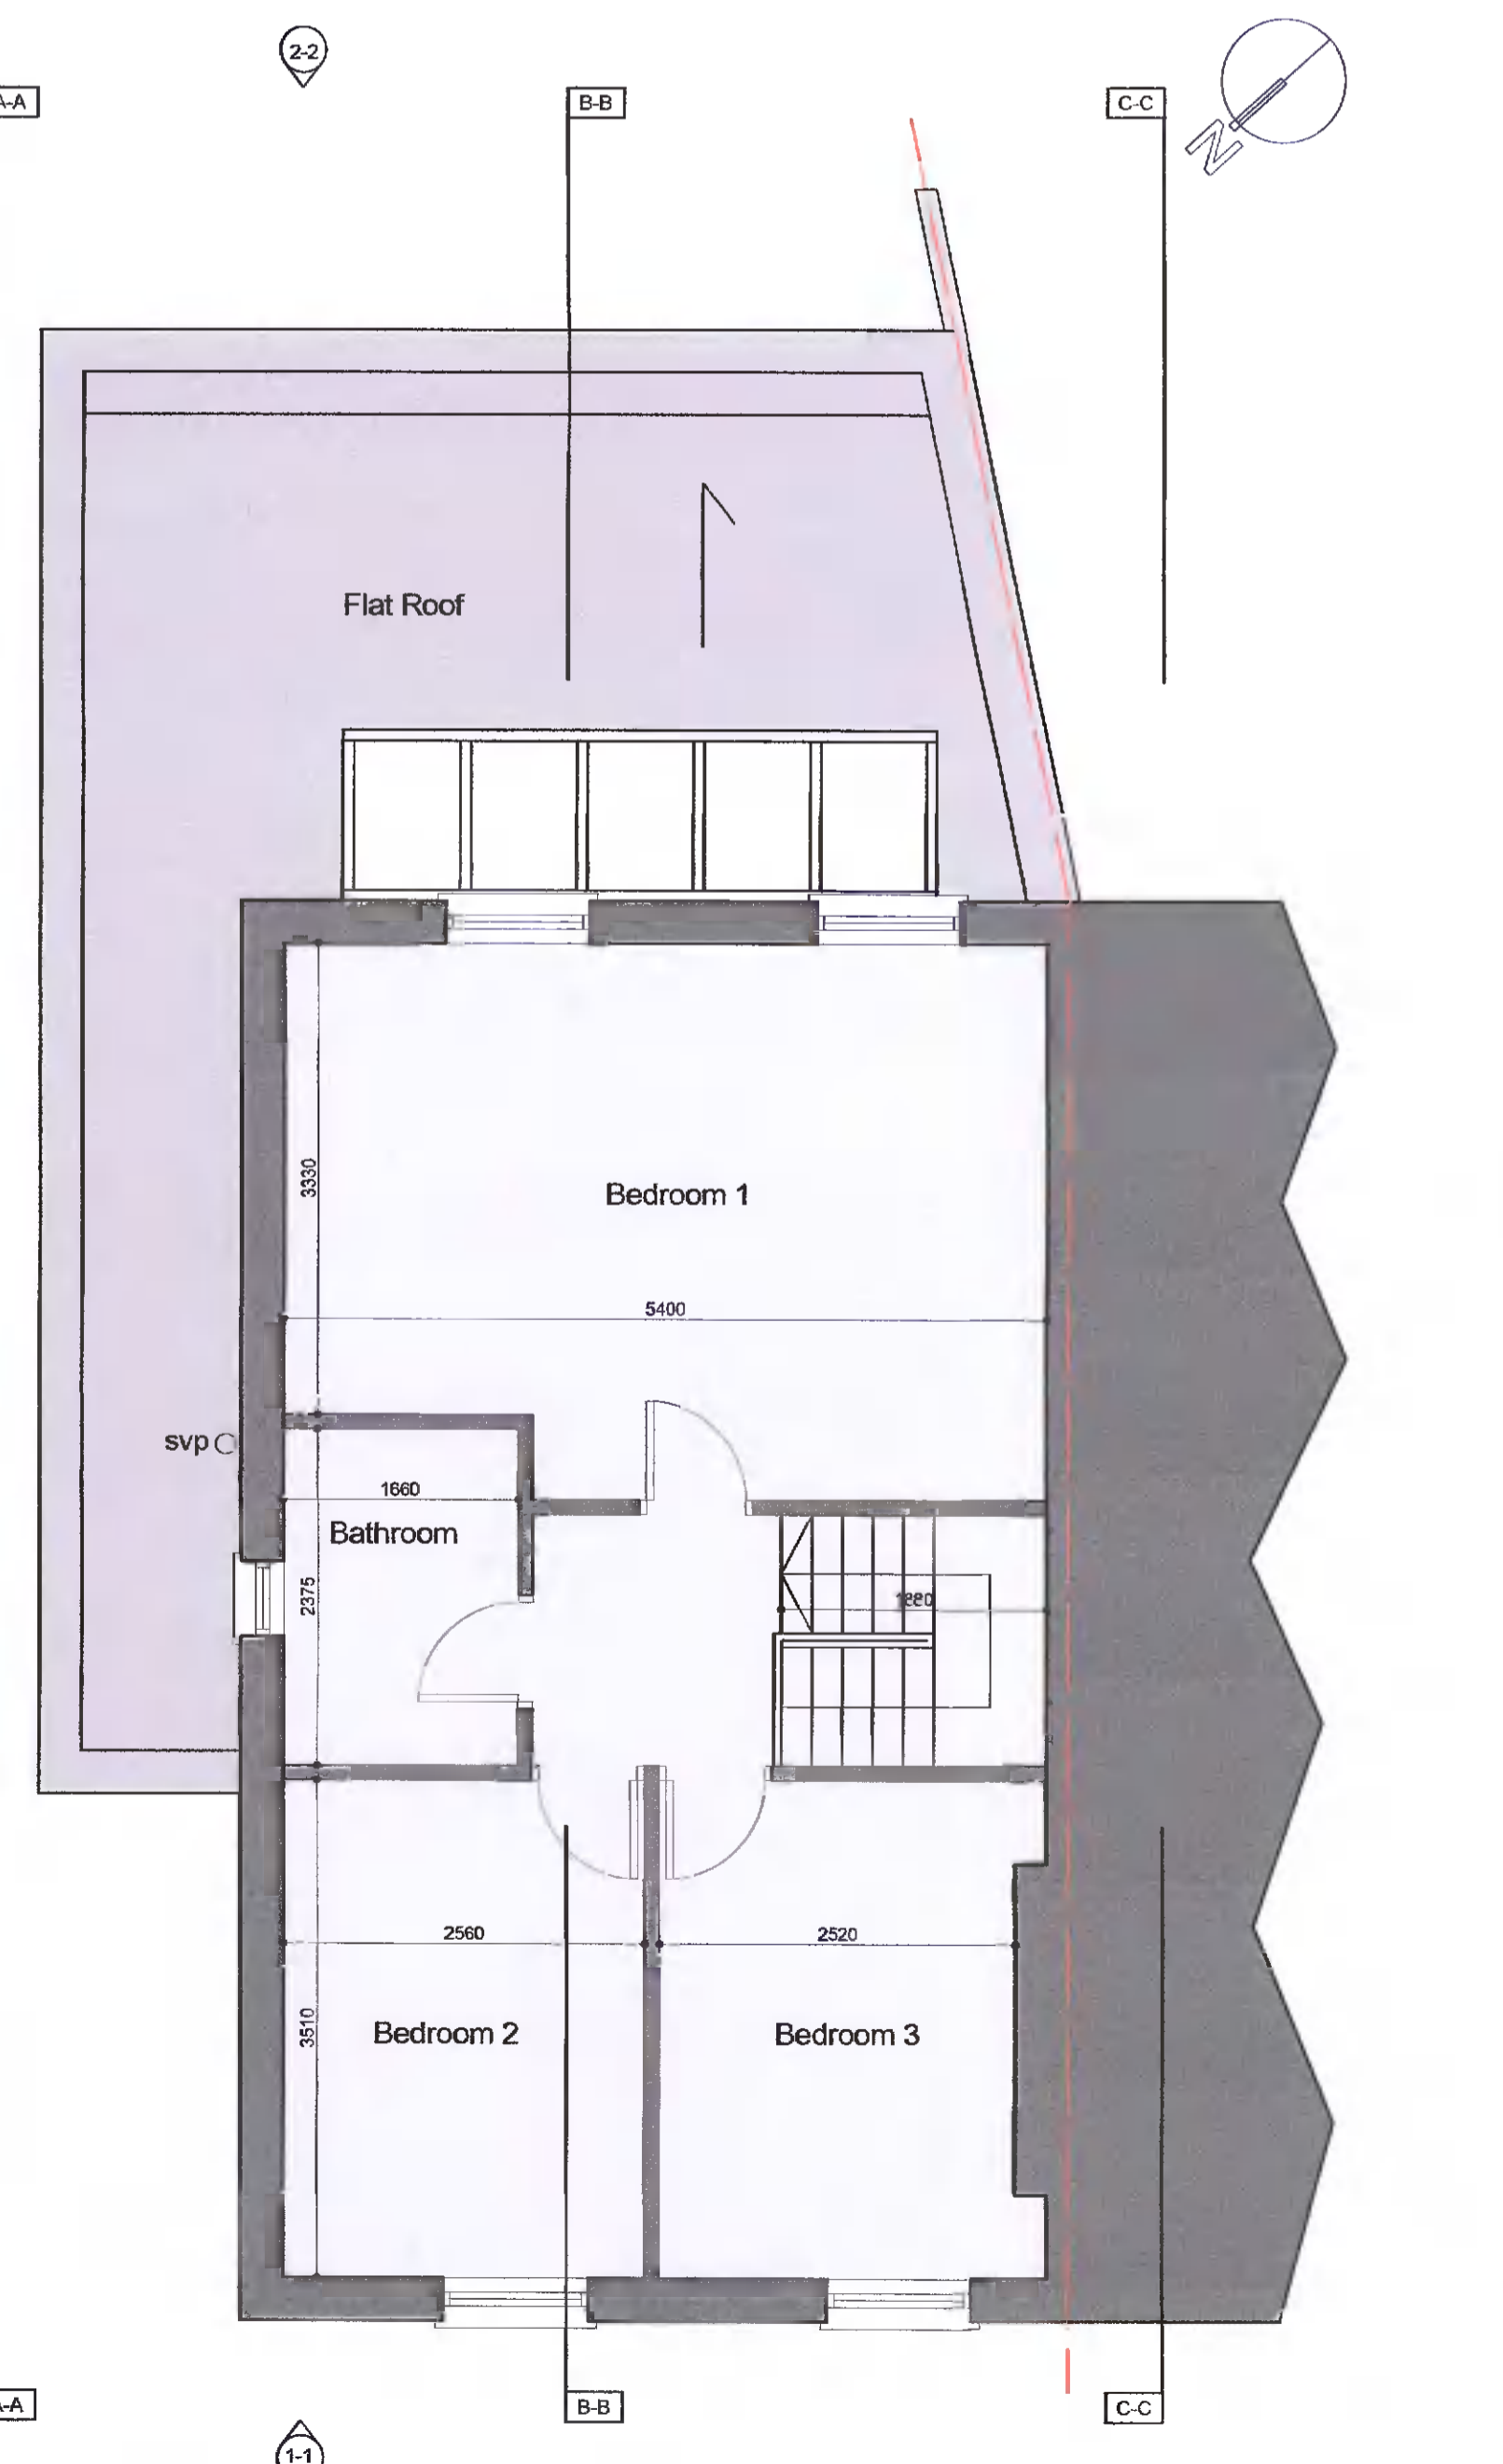

SITE BOUNDARY OUTLINED IN RED

Client:	Barbara Coyne		
Project:	78 Dargle Wood, Dublin 16		
Job number:	2208		
Drawing title:	Site Location / Layout / GA Plans		
Drawing number:	AP100	(Revision as indicated above)	
Scale:	As Shown @ A1	Author:	David Winston
Date created:	11.04.22	Checked by:	DW

Planning

T 086 1627 327
E info@dwdesign.ie

DWDesign