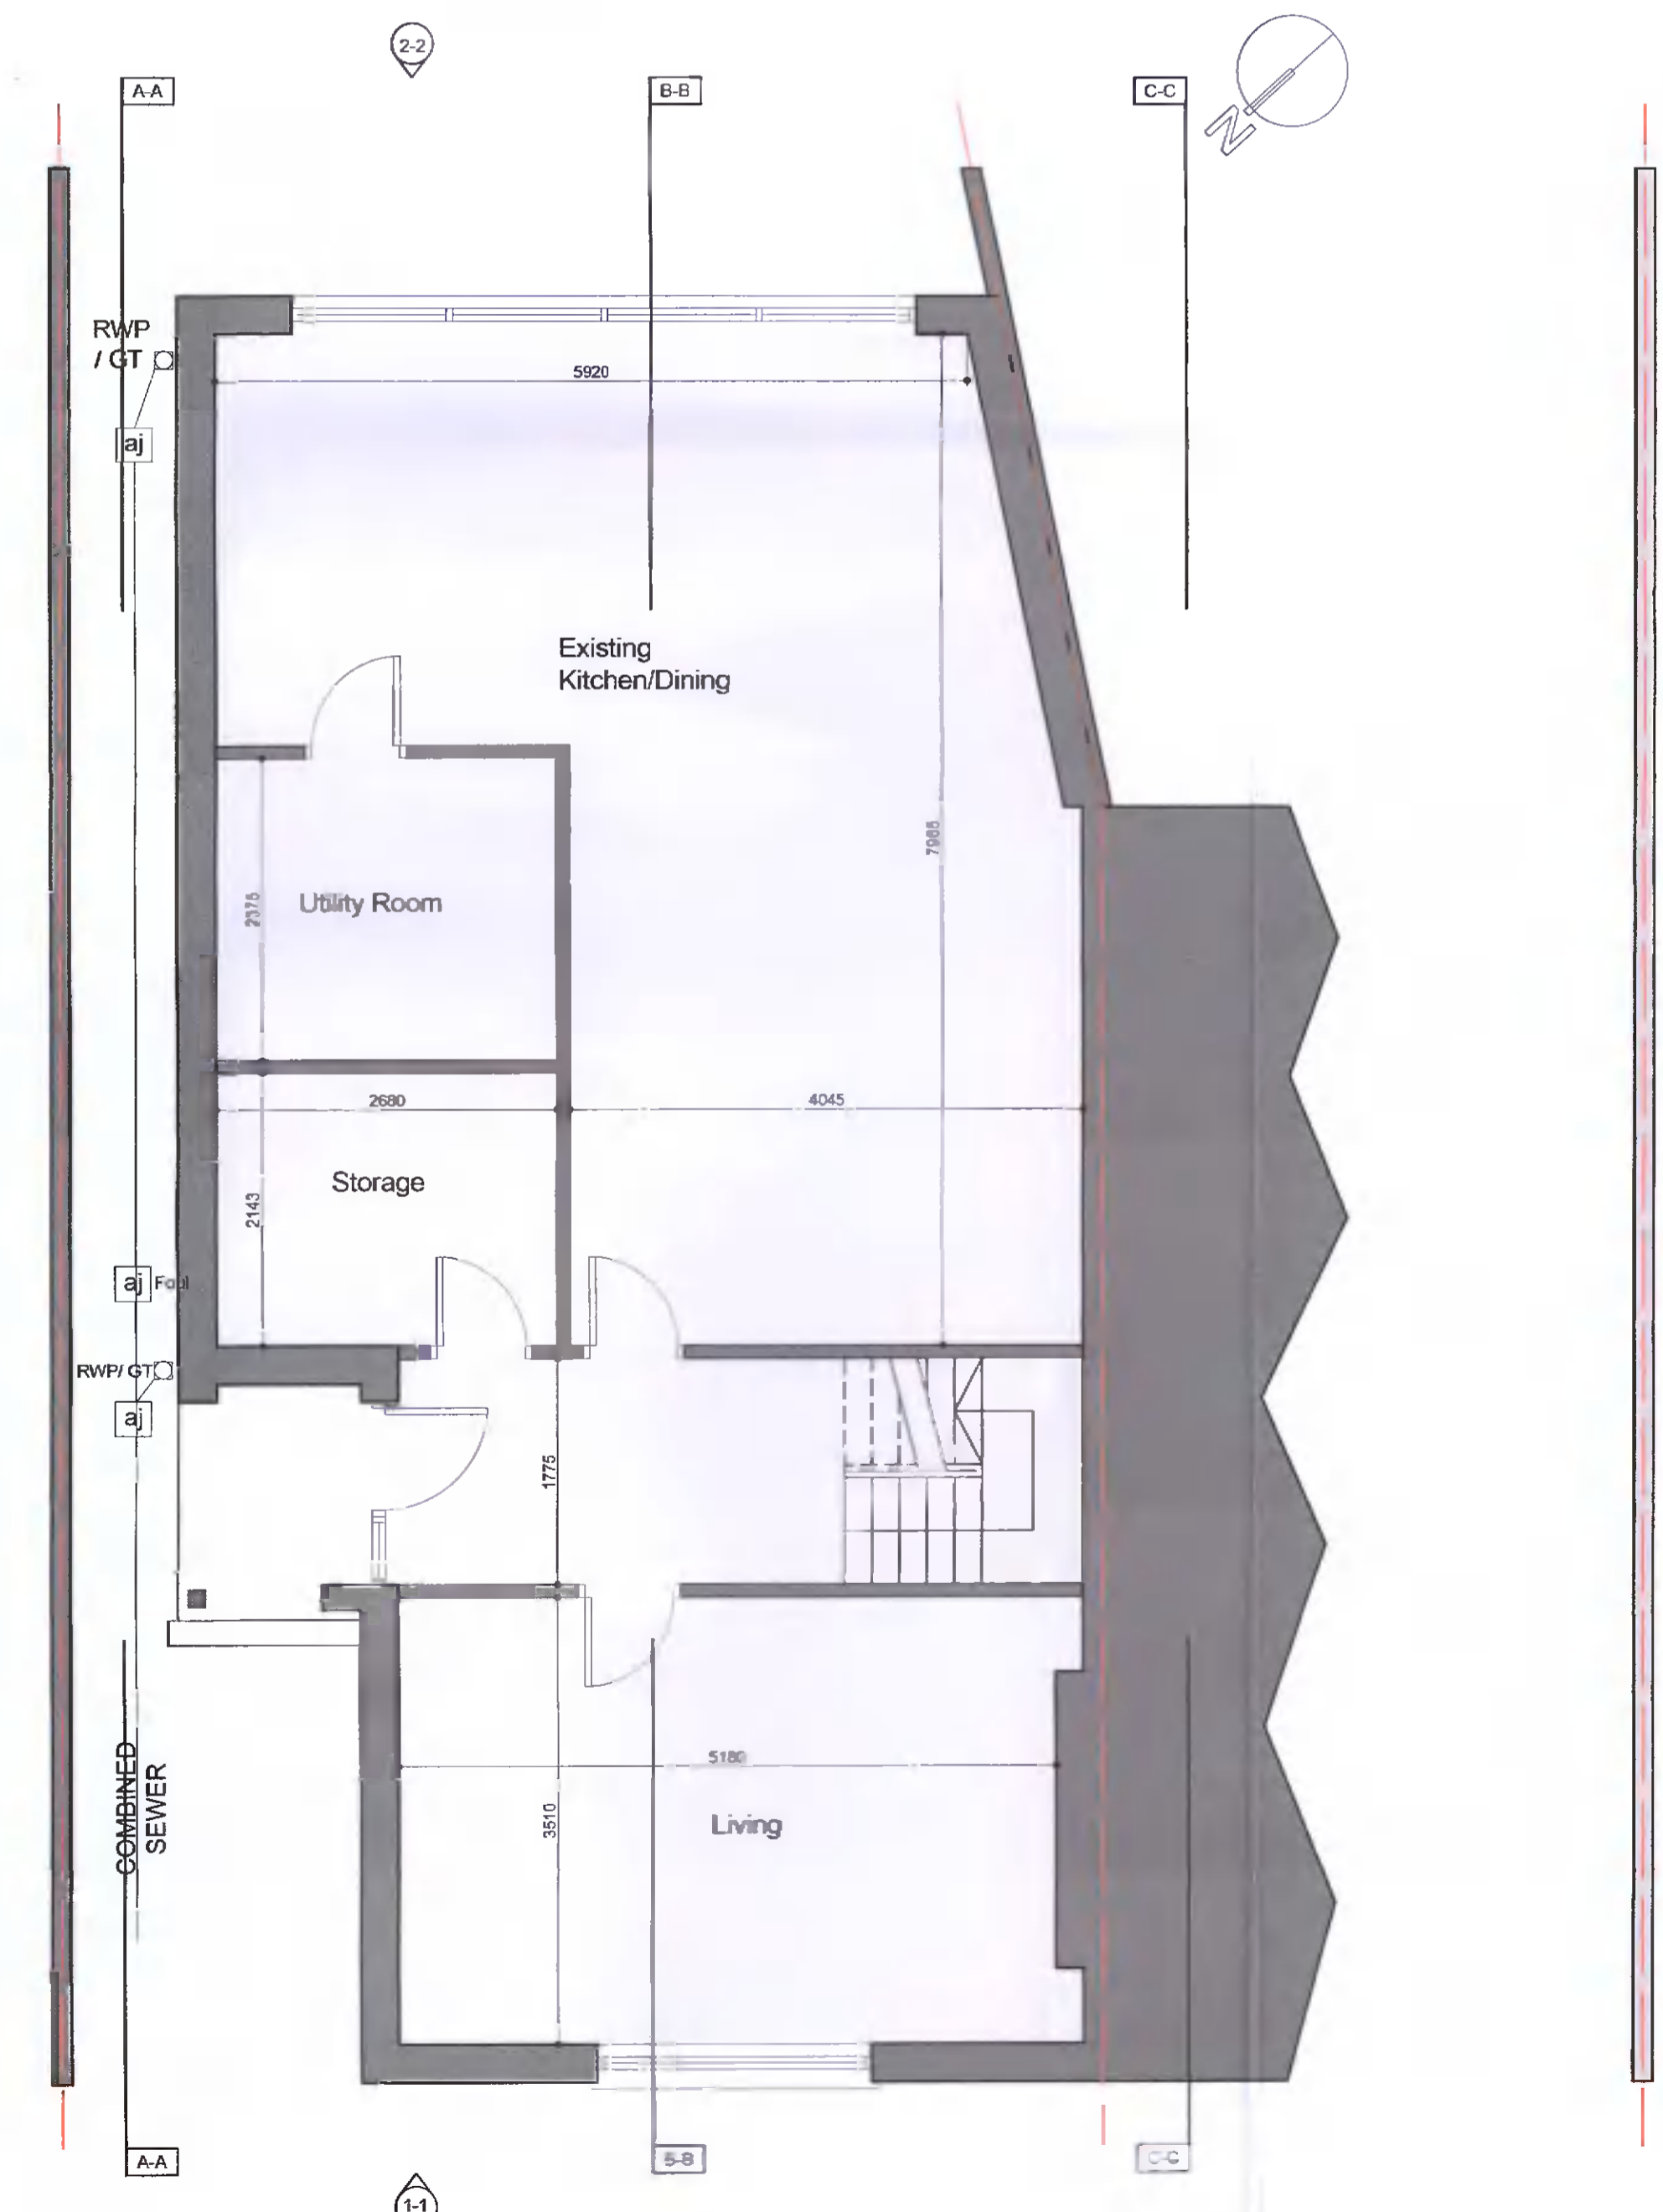

SITE LOCATION PLAN
SCALE: 1:1000

SITE BOUNDARY OUTLINED IN RED

Client:	Barbara Coyne		
Project:	78 Dargle Wood, Dublin 16		
Job number:	2208		
Drawing title:	Site Location / Layout / GA Plans		
Drawing number:	AP100	(Revision as indicated above)	
Scale:	As Shown @ A1	Author:	David Winston
Date created:	11.04.22	Checked by:	DW

Planning

T 086 1627 327
E info@dwdesign.ie

DWDesign