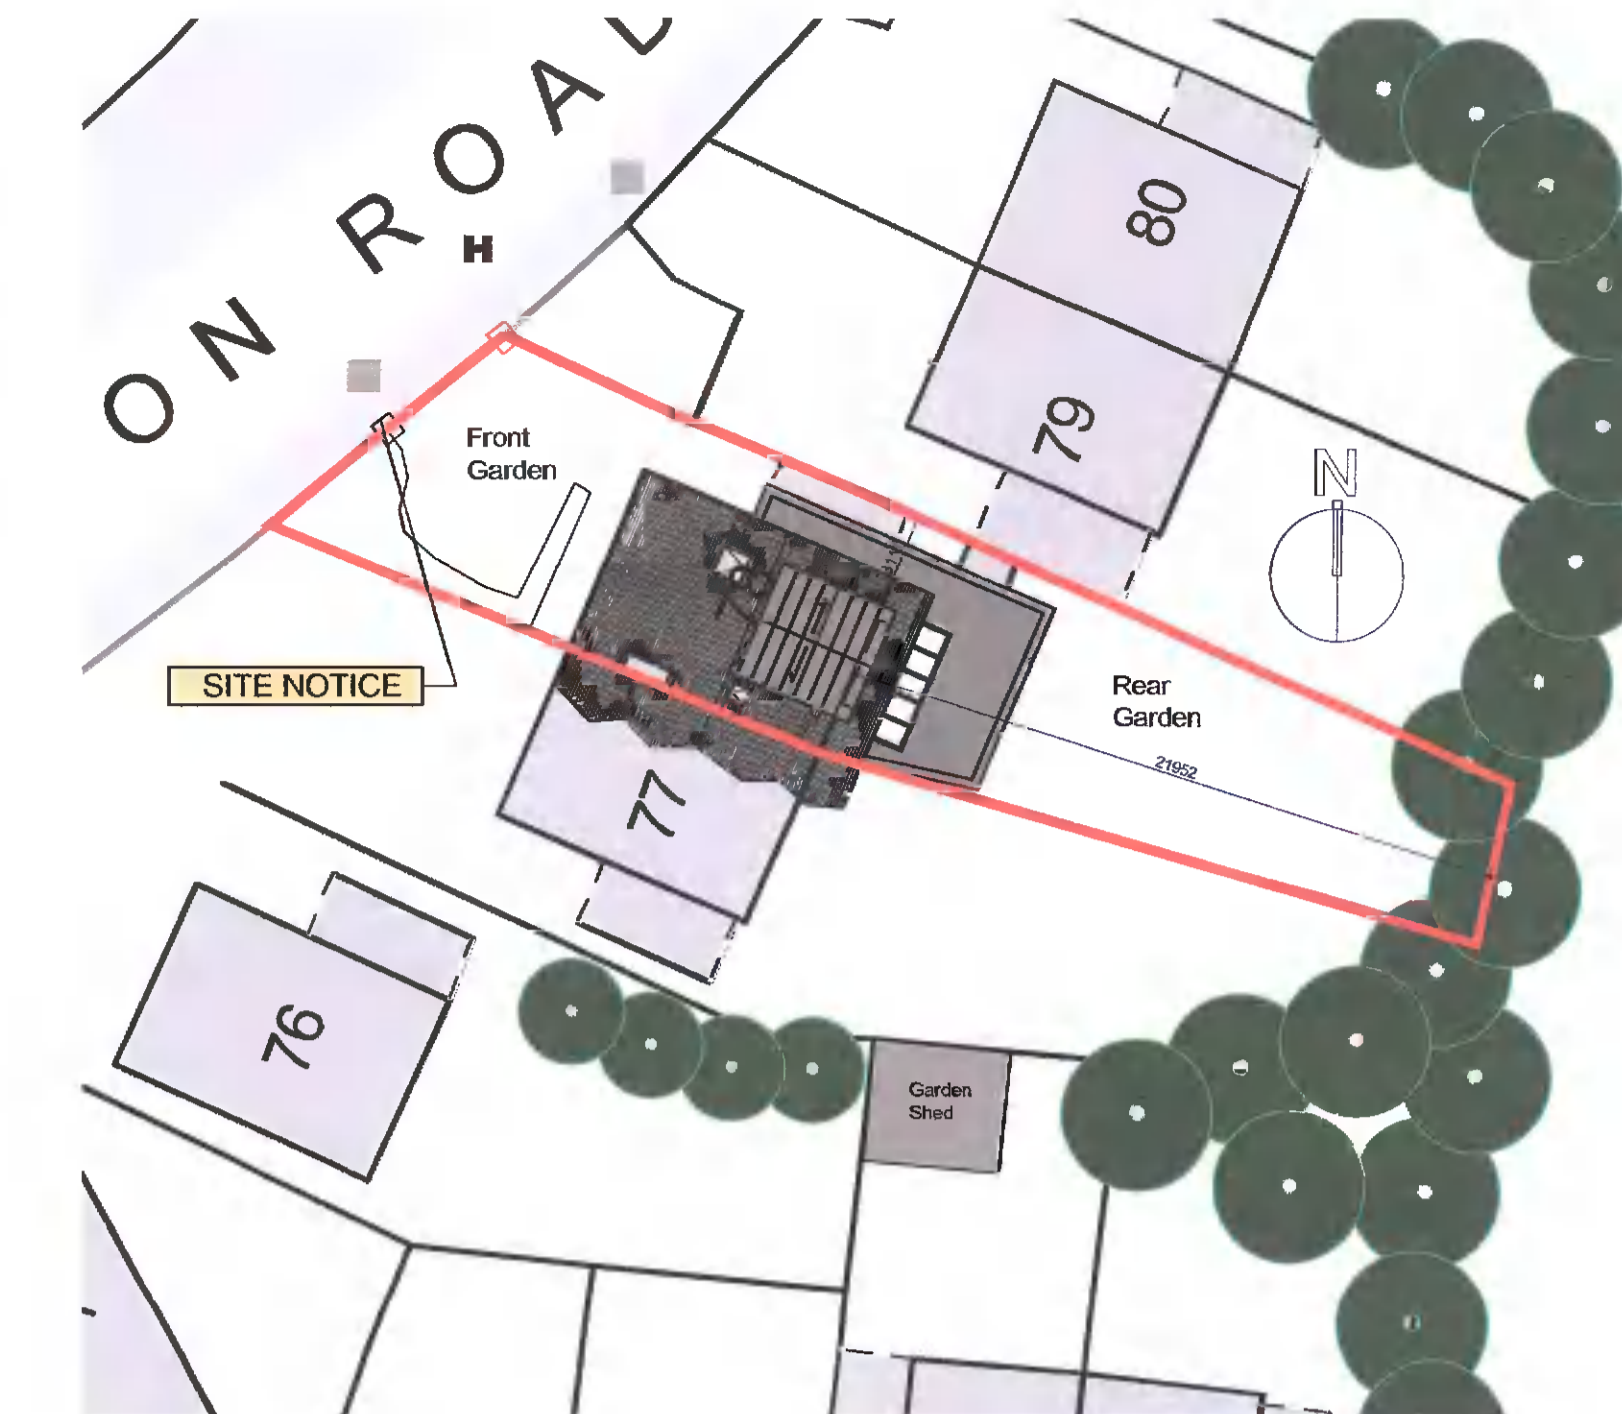

— SITE BOUNDARY OUTLINED IN RED

Client:	Barbara Coyne
Project:	78 Dargle Wood, Dublin 16
Job number:	2208
Drawing title:	Site Location / Layout / GA Plans
Drawing number:	AP100 (Revision as indicated above)
Scale:	As Shown @ A1 Author: David Winston
Date created:	11.04.22 Checked by: DW

Planning
T 086 1627 327
E info@dwdesign.ie
DWDesign