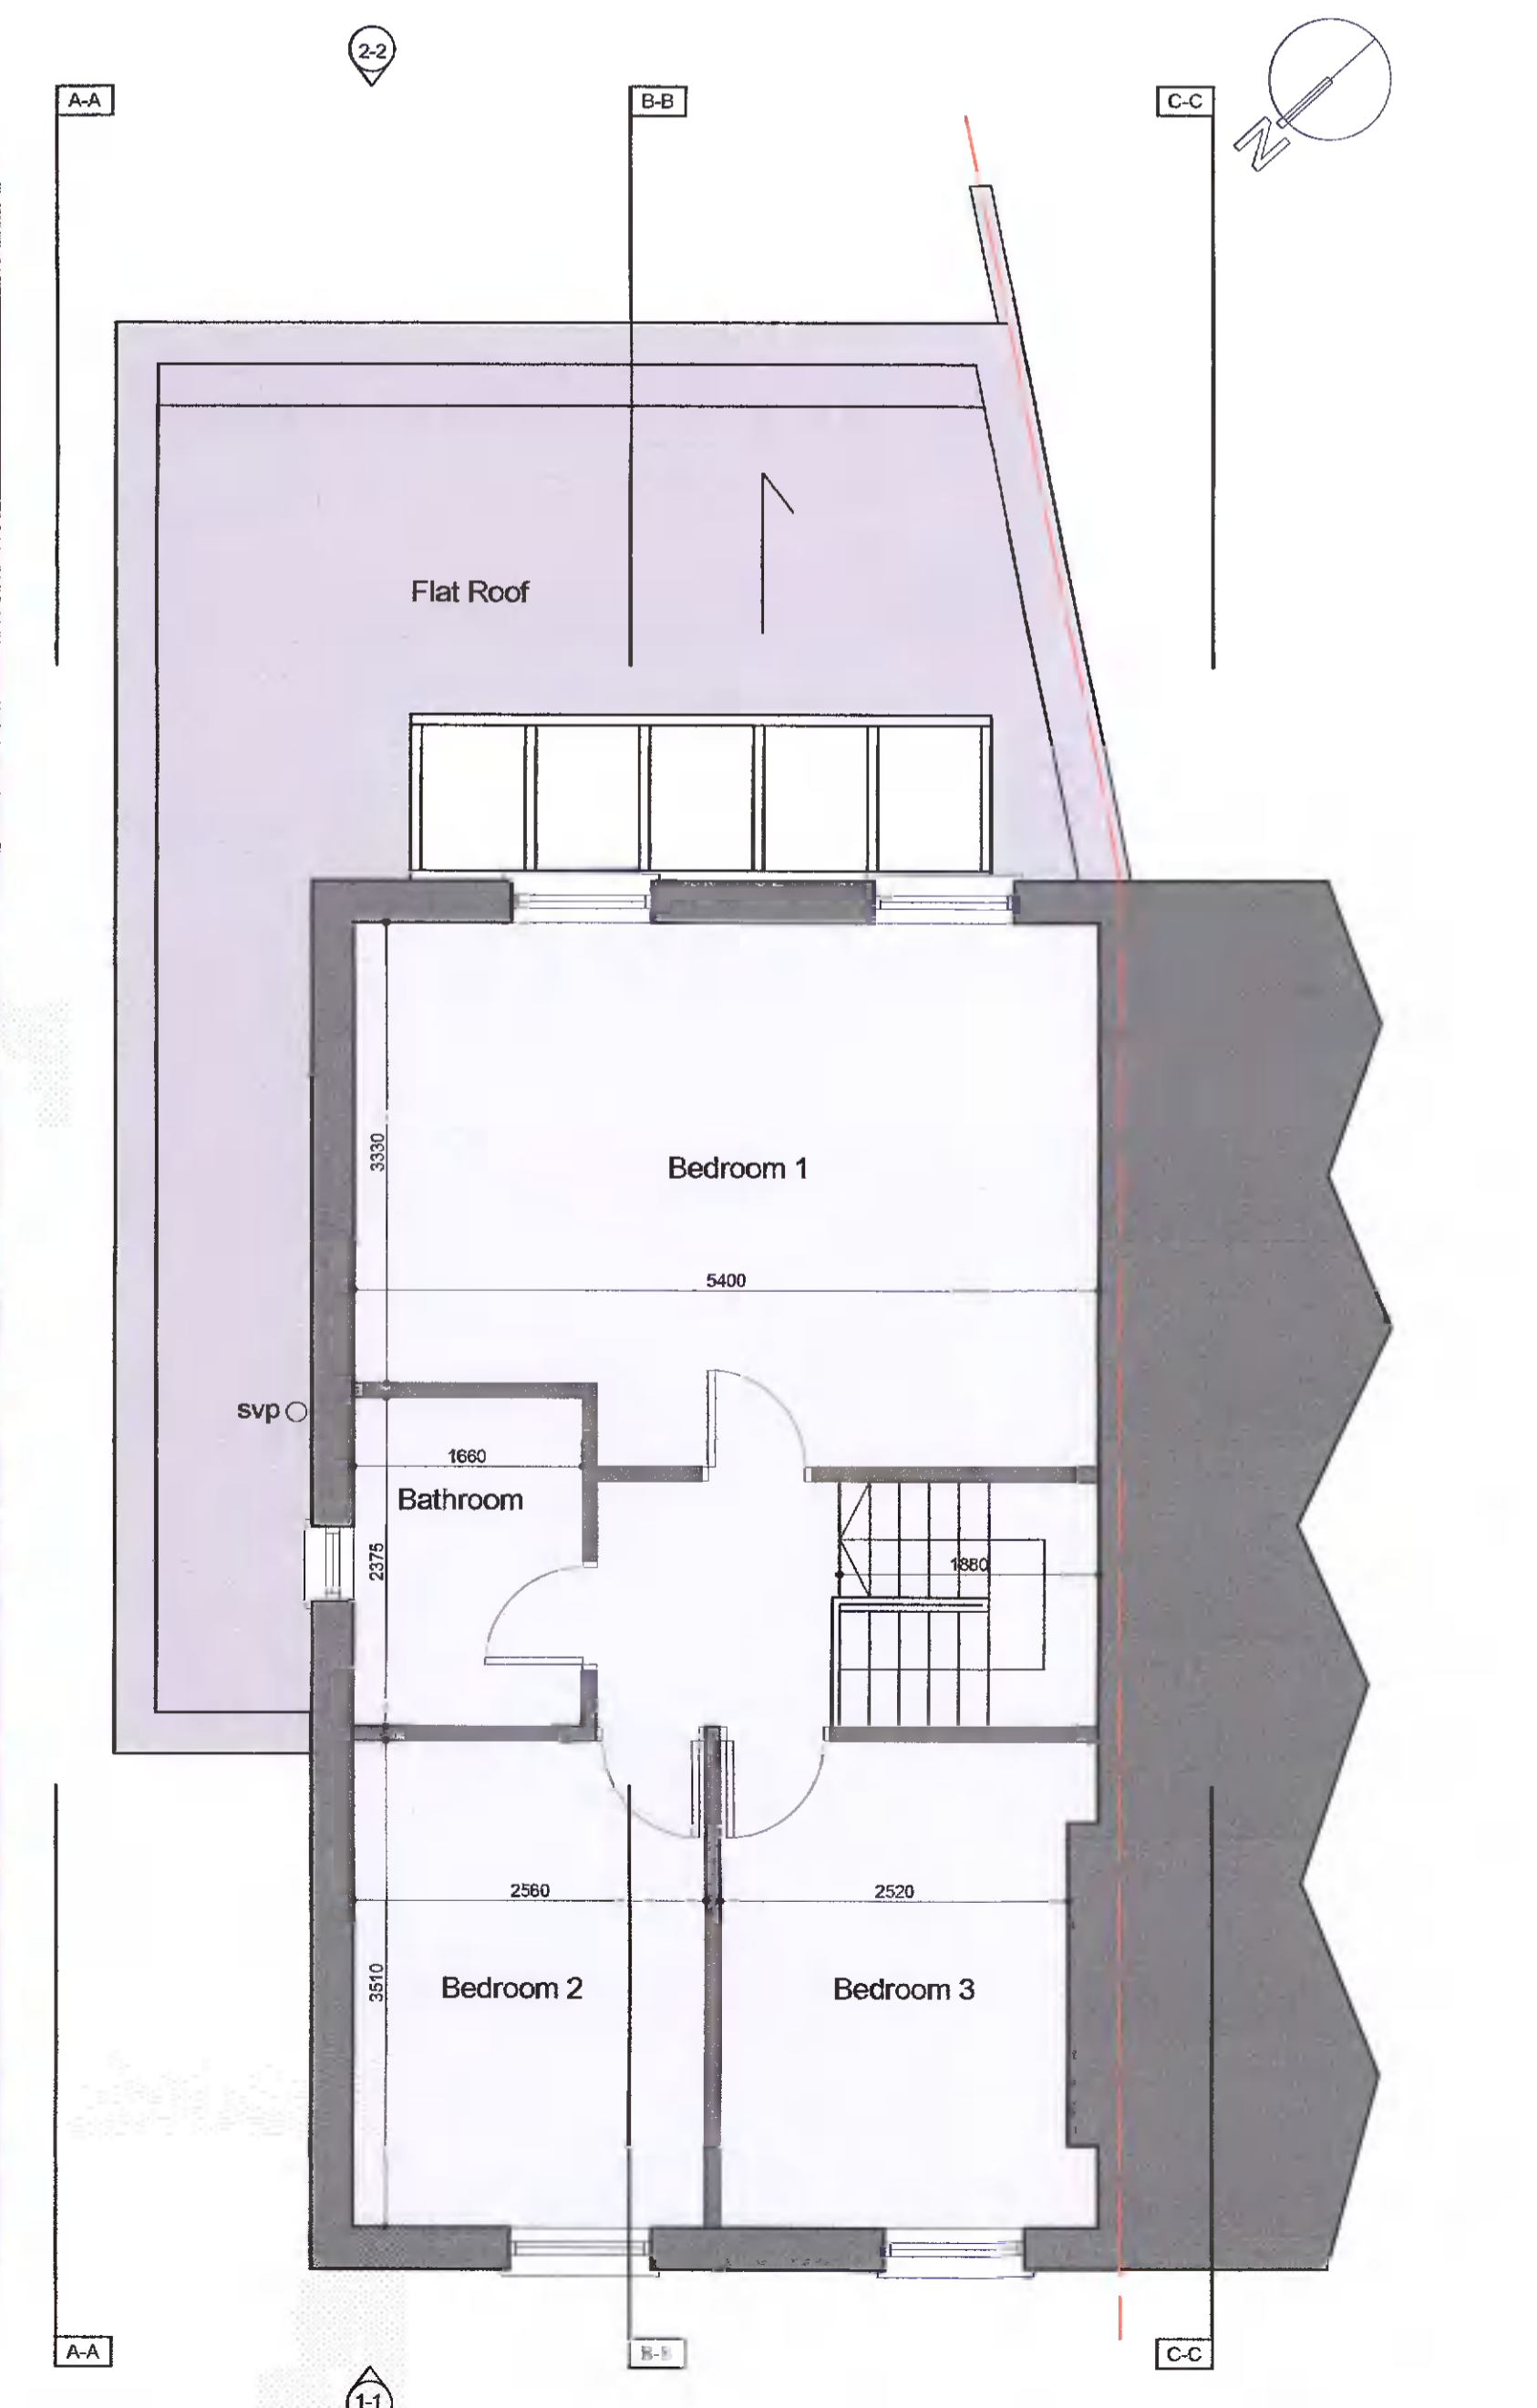

— SITE BOUNDARY OUTLINED IN RED

Client:	Barbara Coyne
Project:	78 Dargle Wood, Dublin 16
Job number:	2208
Drawing title:	Site Location / Layout / GA Plans
Drawing number:	AP100 (Revision as indicated above)
Scale:	As Shown @ A1 Author: David Winston
Date created:	11.04.22 Checked by: DW

Planning
T 086 1627 327
E info@dwdesign.ie
DWDesign