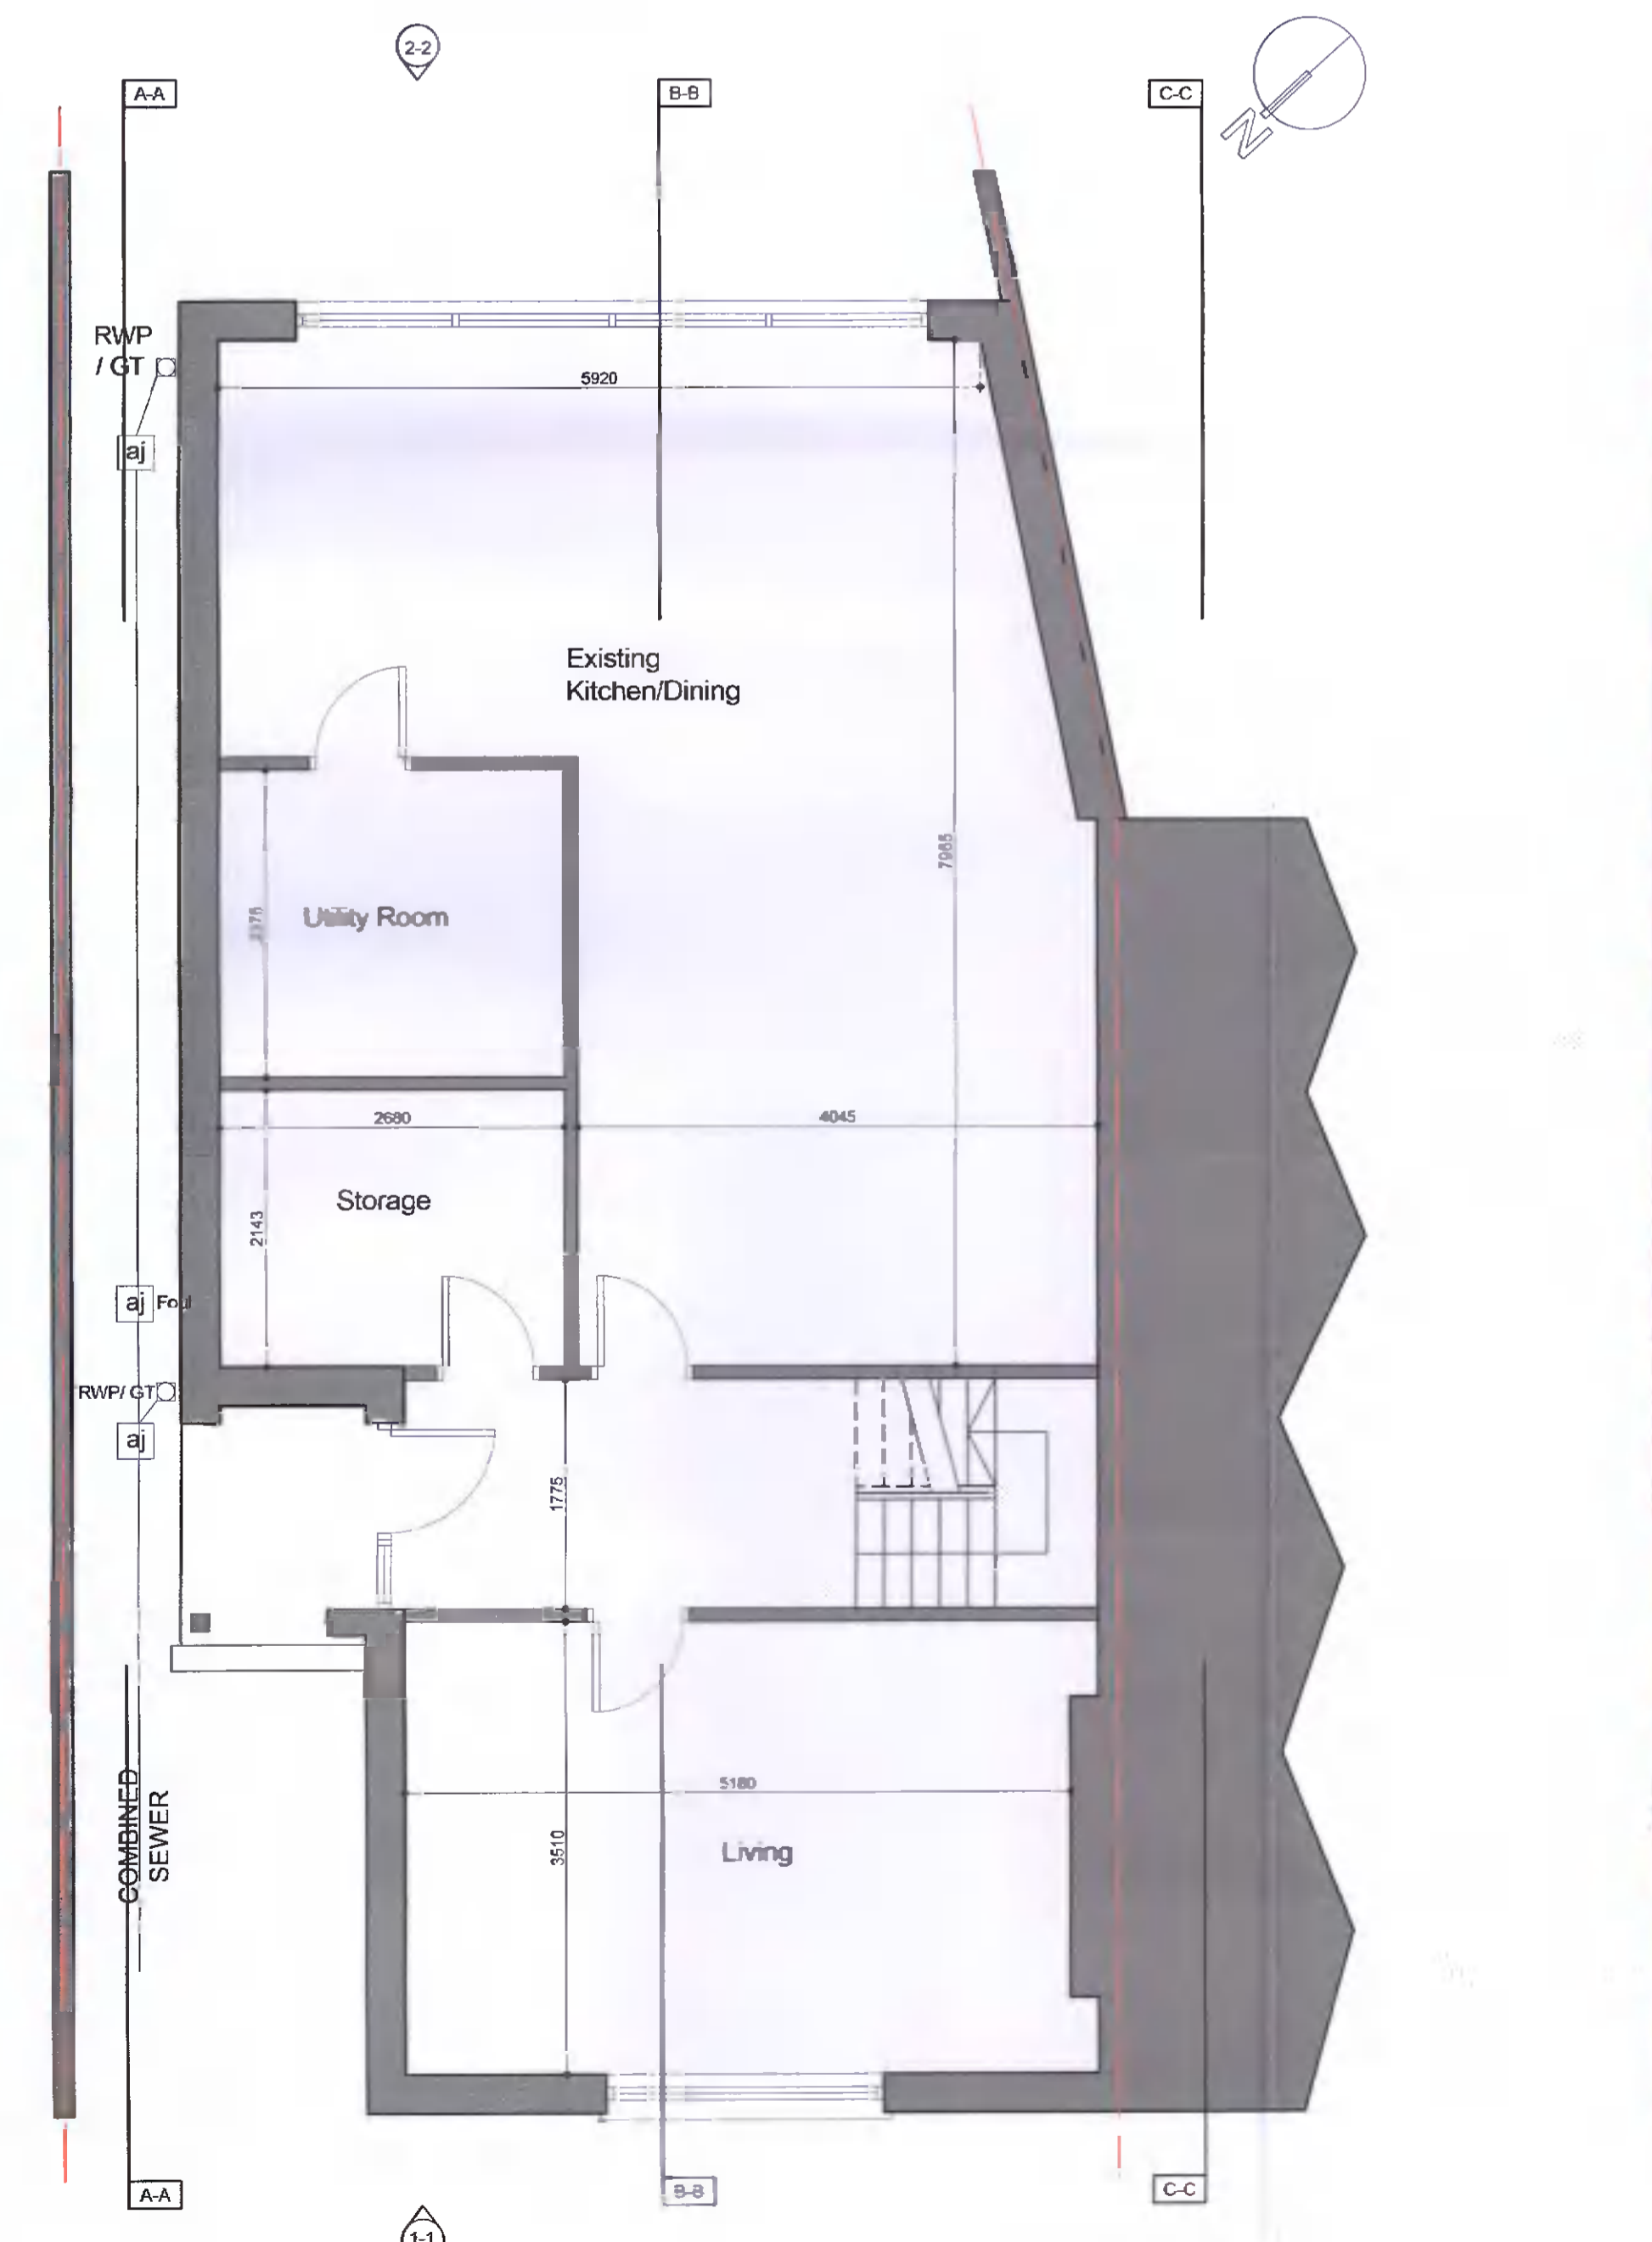

SITE LOCATION PLAN
SCALE: 1:1000

— SITE BOUNDARY OUTLINED IN RED

Client:	Barbara Coyne
Project:	78 Dargle Wood, Dublin 16
Job number:	2208
Drawing title:	Site Location / Layout / GA Plans
Drawing number:	AP100 (Revision as indicated above)
Scale:	As Shown @ A1 Author: David Winston
Date created:	11.04.22 Checked by: DW

Planning
T 086 1627 327
E info@dwdesign.ie
DWDesign