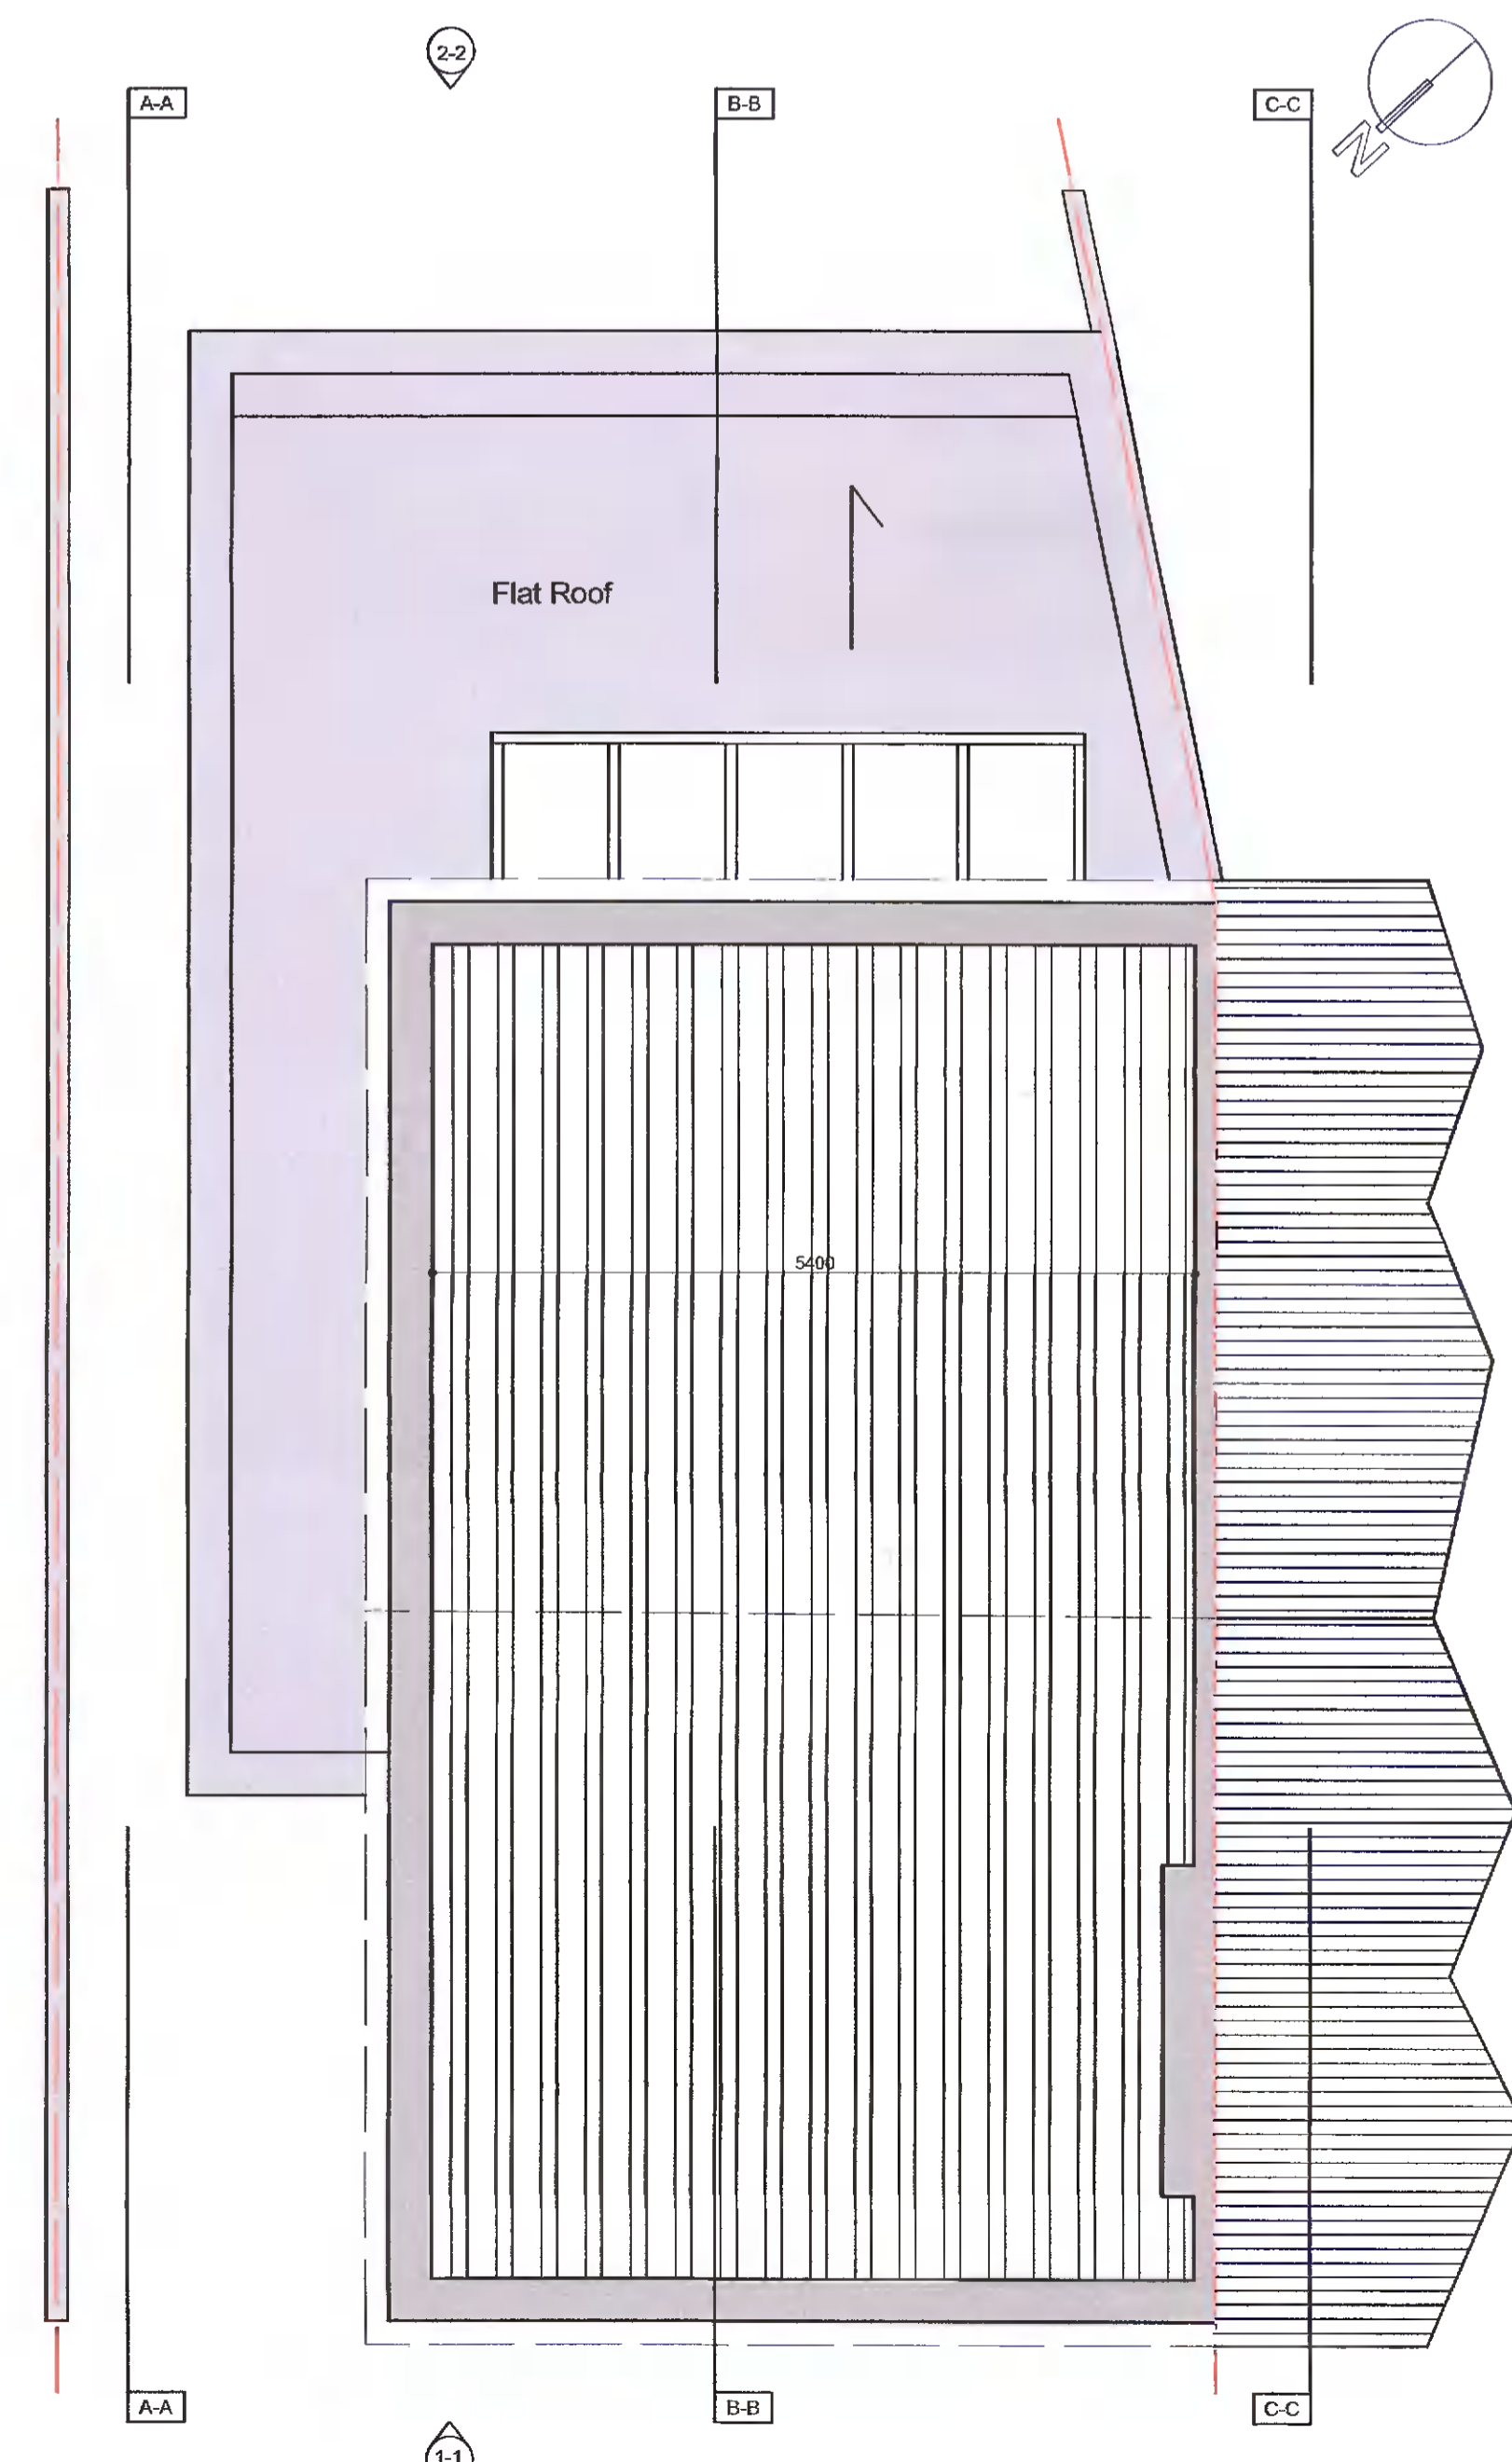

— SITE BOUNDARY OUTLINED IN RED

Client:	Barbara Coyne
Project:	78 Dargle Wood, Dublin 16
Job number:	2208
Drawing title:	Site Location / Layout / GA Plans
Drawing number:	AP100 (Revision as indicated above)
Scale:	As Shown @ A1 Author: David Winston
Date created:	11.04.22 Checked by: DW

Planning
T 086 1627 327
E info@dwdesign.ie
DWDesign