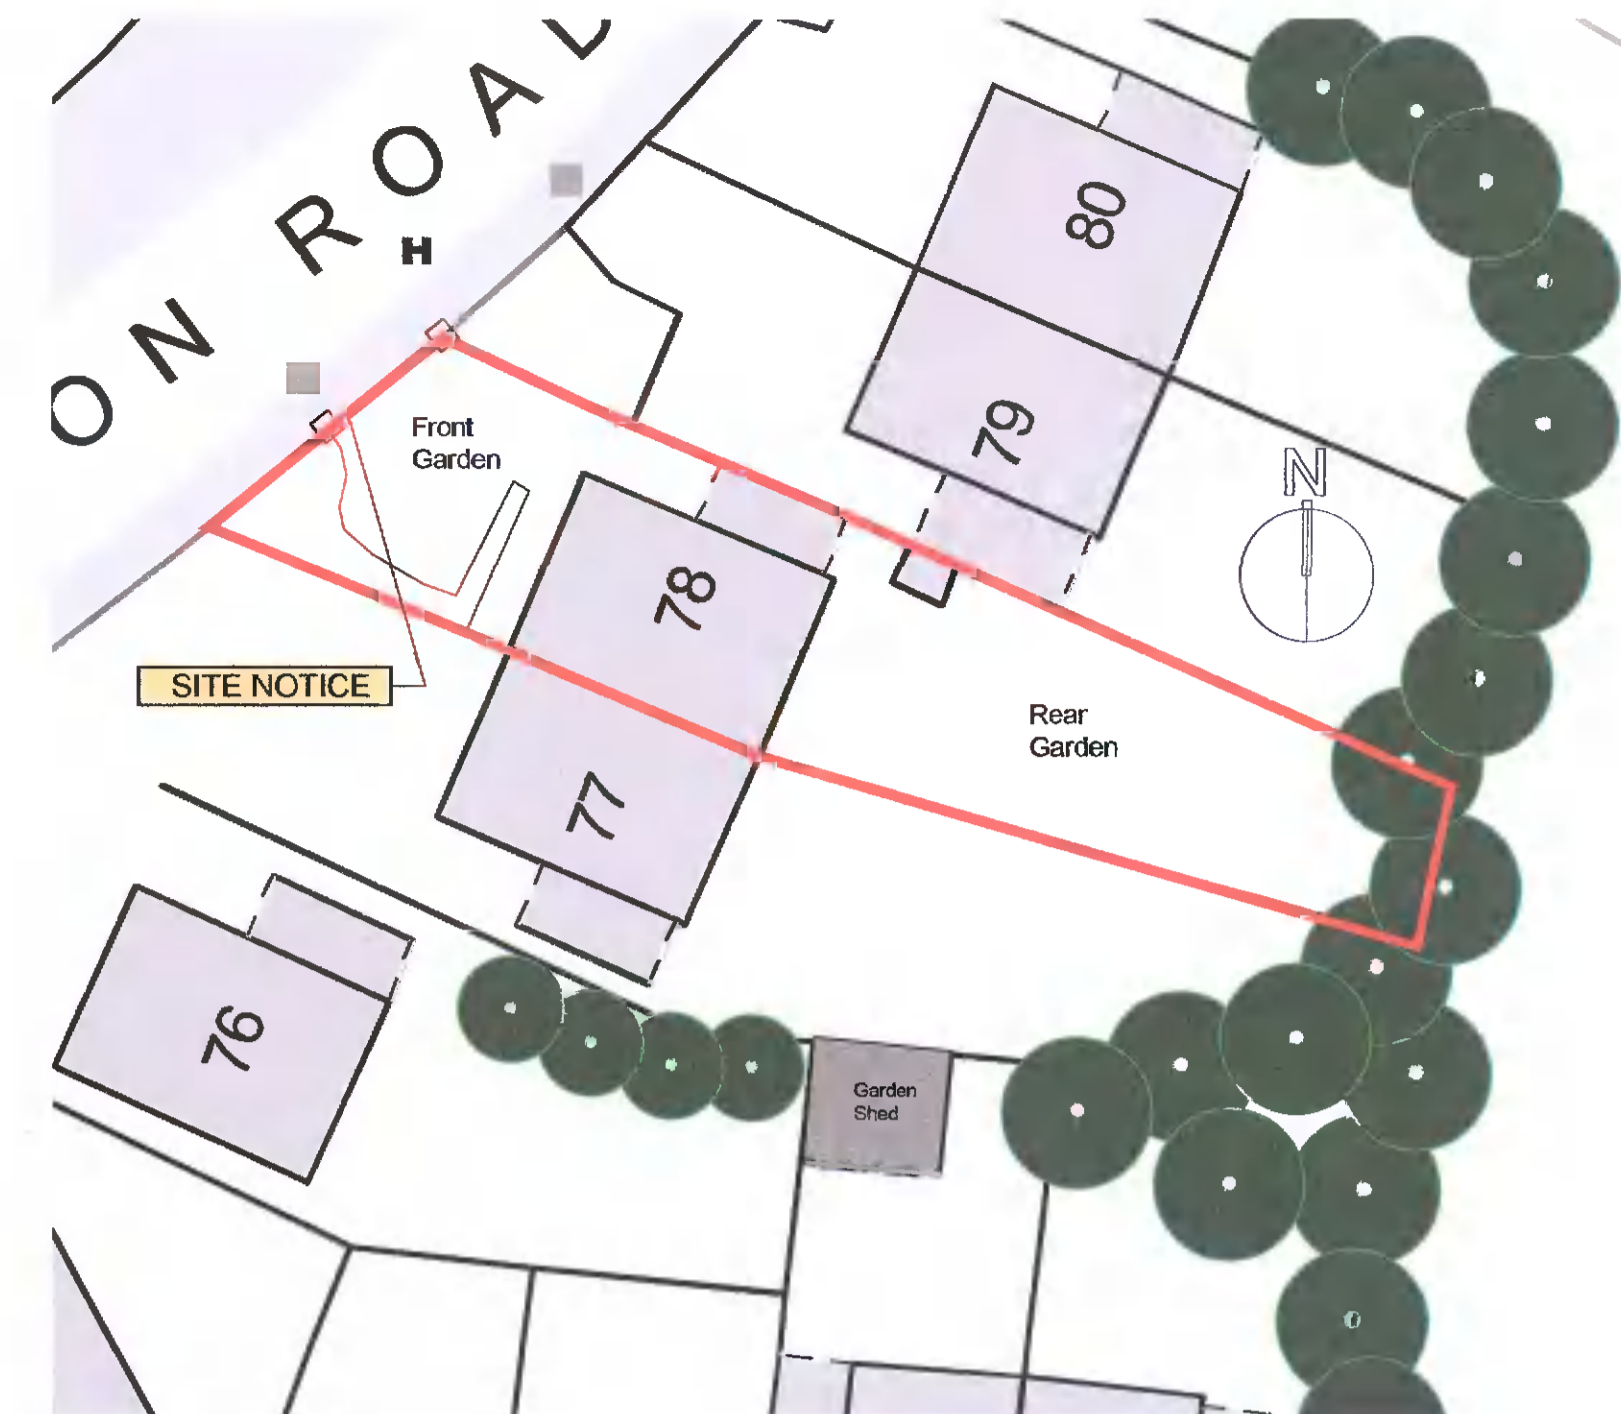

— SITE BOUNDARY OUTLINED IN RED

Client:	Barbara Coyne
Project:	78 Dargle Wood, Dublin 16
Job number:	2208
Drawing title:	Site Location / Layout / GA Plans
Drawing number:	AP100 (Revision as indicated above)
Scale:	As Shown @ A1 Author: David Winston
Date created:	11.04.22 Checked by: DW

Planning
T 086 1627 327
E info@dwdesign.ie
DWDesign