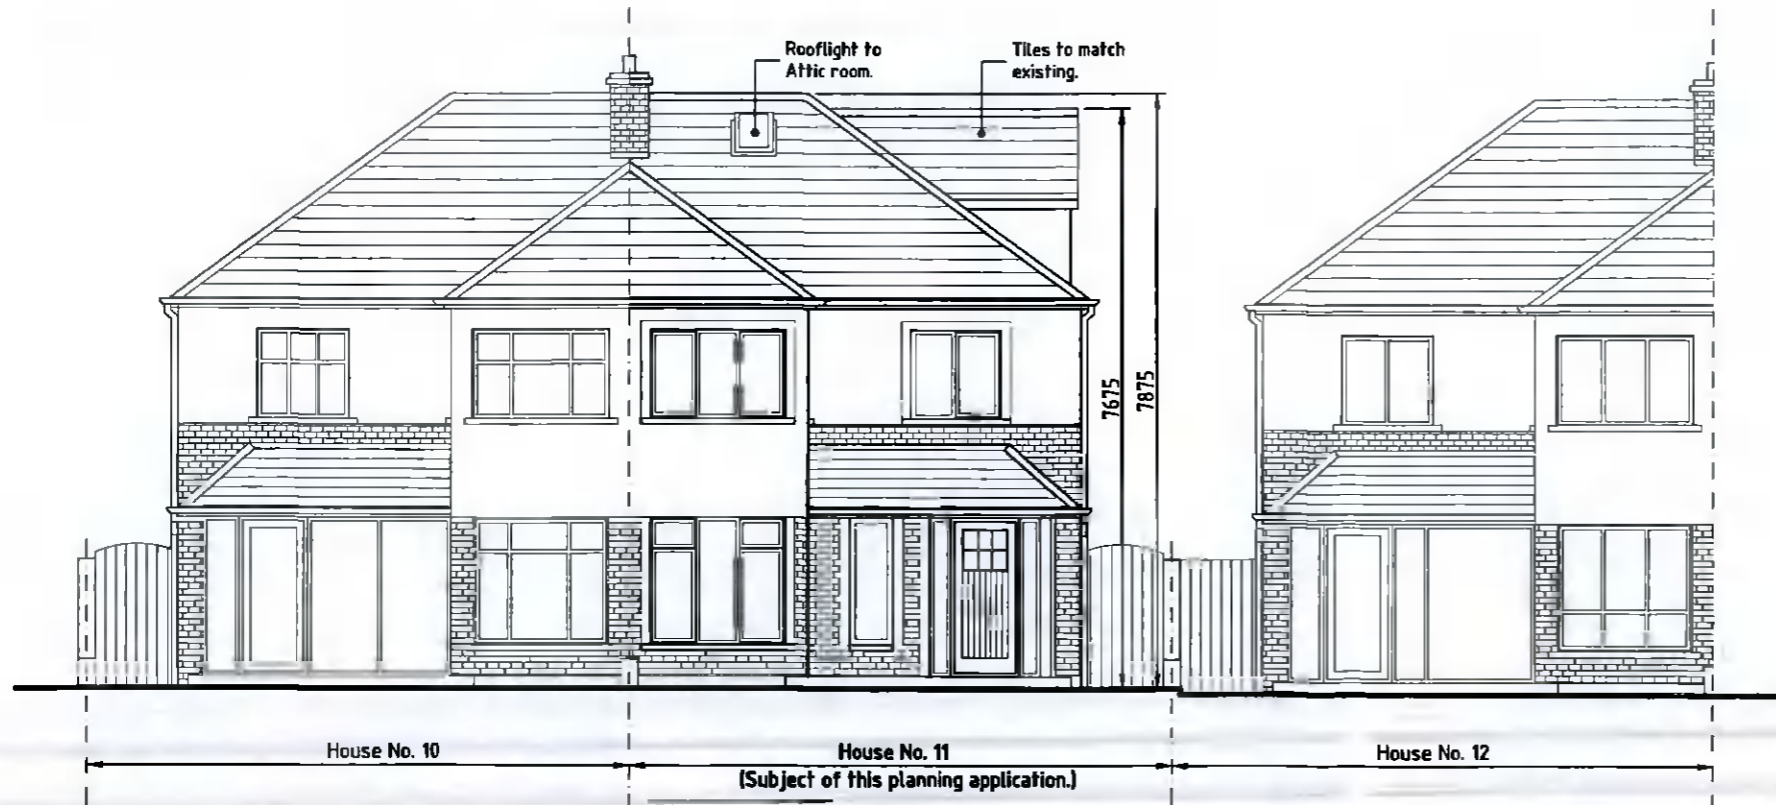

Existing Front Elevation (North-East) Contiguous.

SCALE 1:100

Proposed Front Elevation (North-East) Contiguous.

SCALE 1:100

Notes:

1. This drawing issued for Planning Permission purposes only and not for construction.
2. All dimensions to be checked on site and not scaled from this drawing.

Date	By	Rev.
Drawing Title		
Proposed Attic Conversion at 11 Hermitage Valley, Lucan, Co. Dublin. Front Elevations.		
Applicant:		Agent:
James Leslie 11 Hermitage Valley, Lucan, Co. Dublin.		John Shevlin 114 Ashington Rise, Navan Road, Dublin 7.
Drn. JDS	Date 04.05.22.	Scales As Shown at A3
Job No	Drawing No.	Rev.
2219	04	