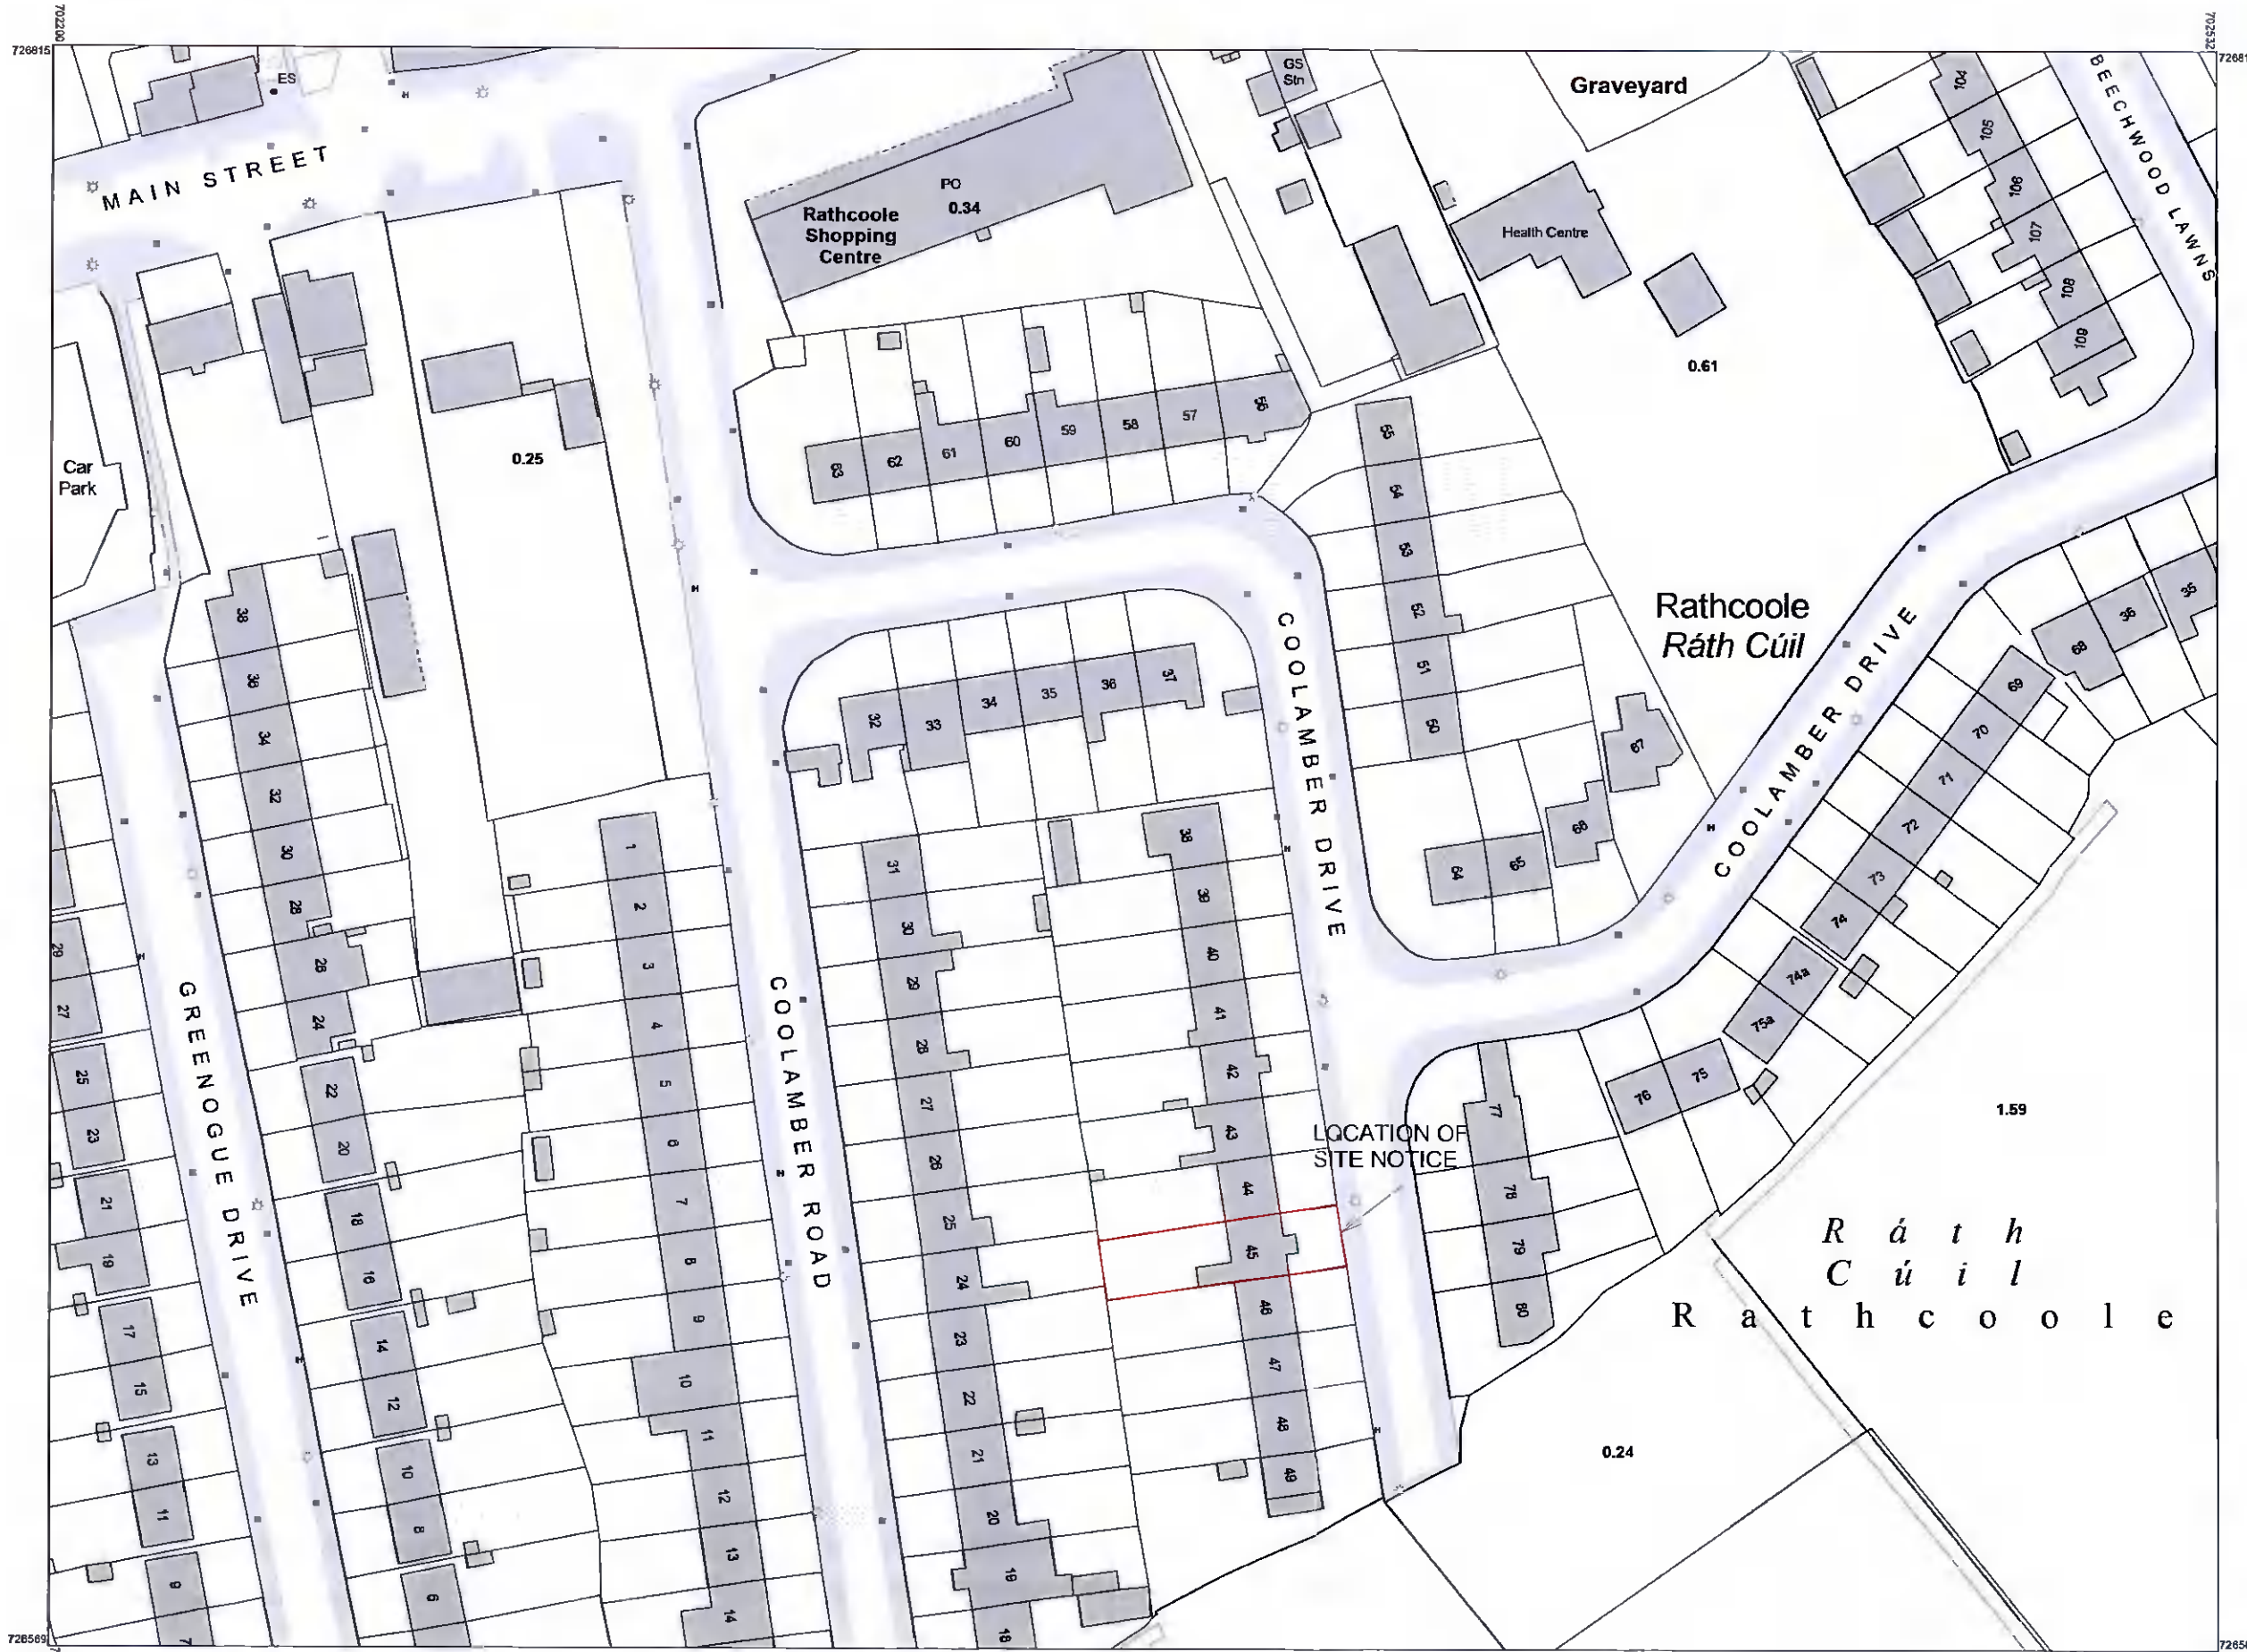

Planning Pack Map

CENTRE COORDINATES:
ITM 702366,726692

PUBLISHED: 23/05/2022
ORDER NO.: 50270066_1

MAP SERIES: 1:1,000
MAP SHEETS: 3388-18, 3388-19

COMPILED AND PUBLISHED BY:
Ordnance Survey Ireland,
Phoenix Park,
Dublin 8,
Ireland.

The representation on this map
of a road, track or footpath
is not evidence of the existence
of a right of way.

Ordnance Survey maps
never show legal property
boundaries, nor do they
show ownership of
physical features.

©Suirbhéireacht Ordánais Éireann, 2022
©Ordnance Survey Ireland, 2022

www.osi.ie/copyright

LEGEND:

<http://www.osi.ie>;
search 'Large Scale Legend'

OUTPUT SCALE: 1:1,000

CAPTURE RESOLUTION:
The map objects are only accurate to the
resolution at which they were captured.
Output scale is not indicative of data capture scale.
Further information is available at
<http://www.osi.ie>, search 'Capture Resolution'