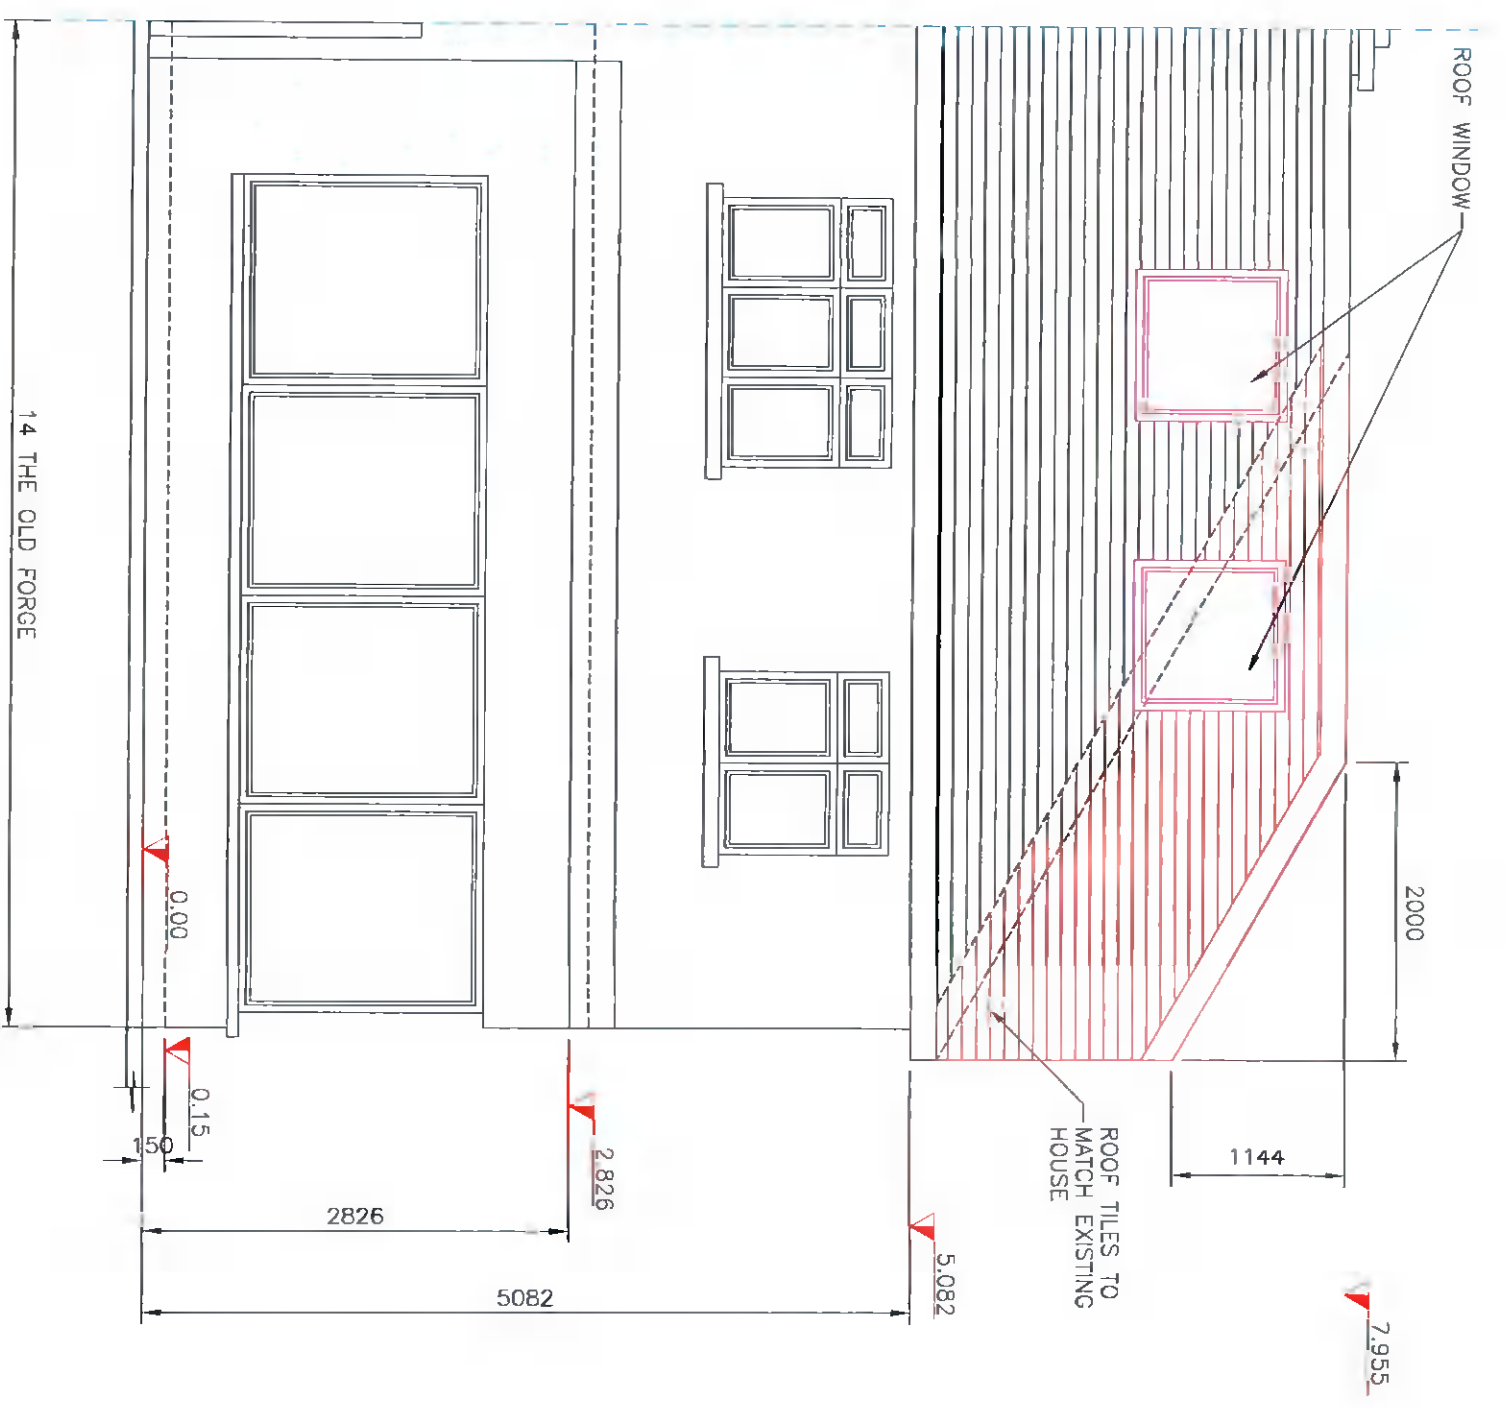

PROPOSED FRONT ELEVATION

PROPOSED REAR ELEVATION

ADDITIONAL INFORMATION

The information contained in this email is confidential and must not be divulged to any third party without the written consent of Abes Design Services.

38 Larkfield Avenue
Lucan
Co. Dublin

No. 14 The Old Forge,
Esker South,
Lucan, Co. Dublin

PROPOSED FRONT AND REAR ELEVATIONS

DRAWN	JOHN FORBES , 38 LARKFIELD AVE. , LUCAN, CO. DUBLIN
DATE	March 2022
SCALE	1:50 @ A3