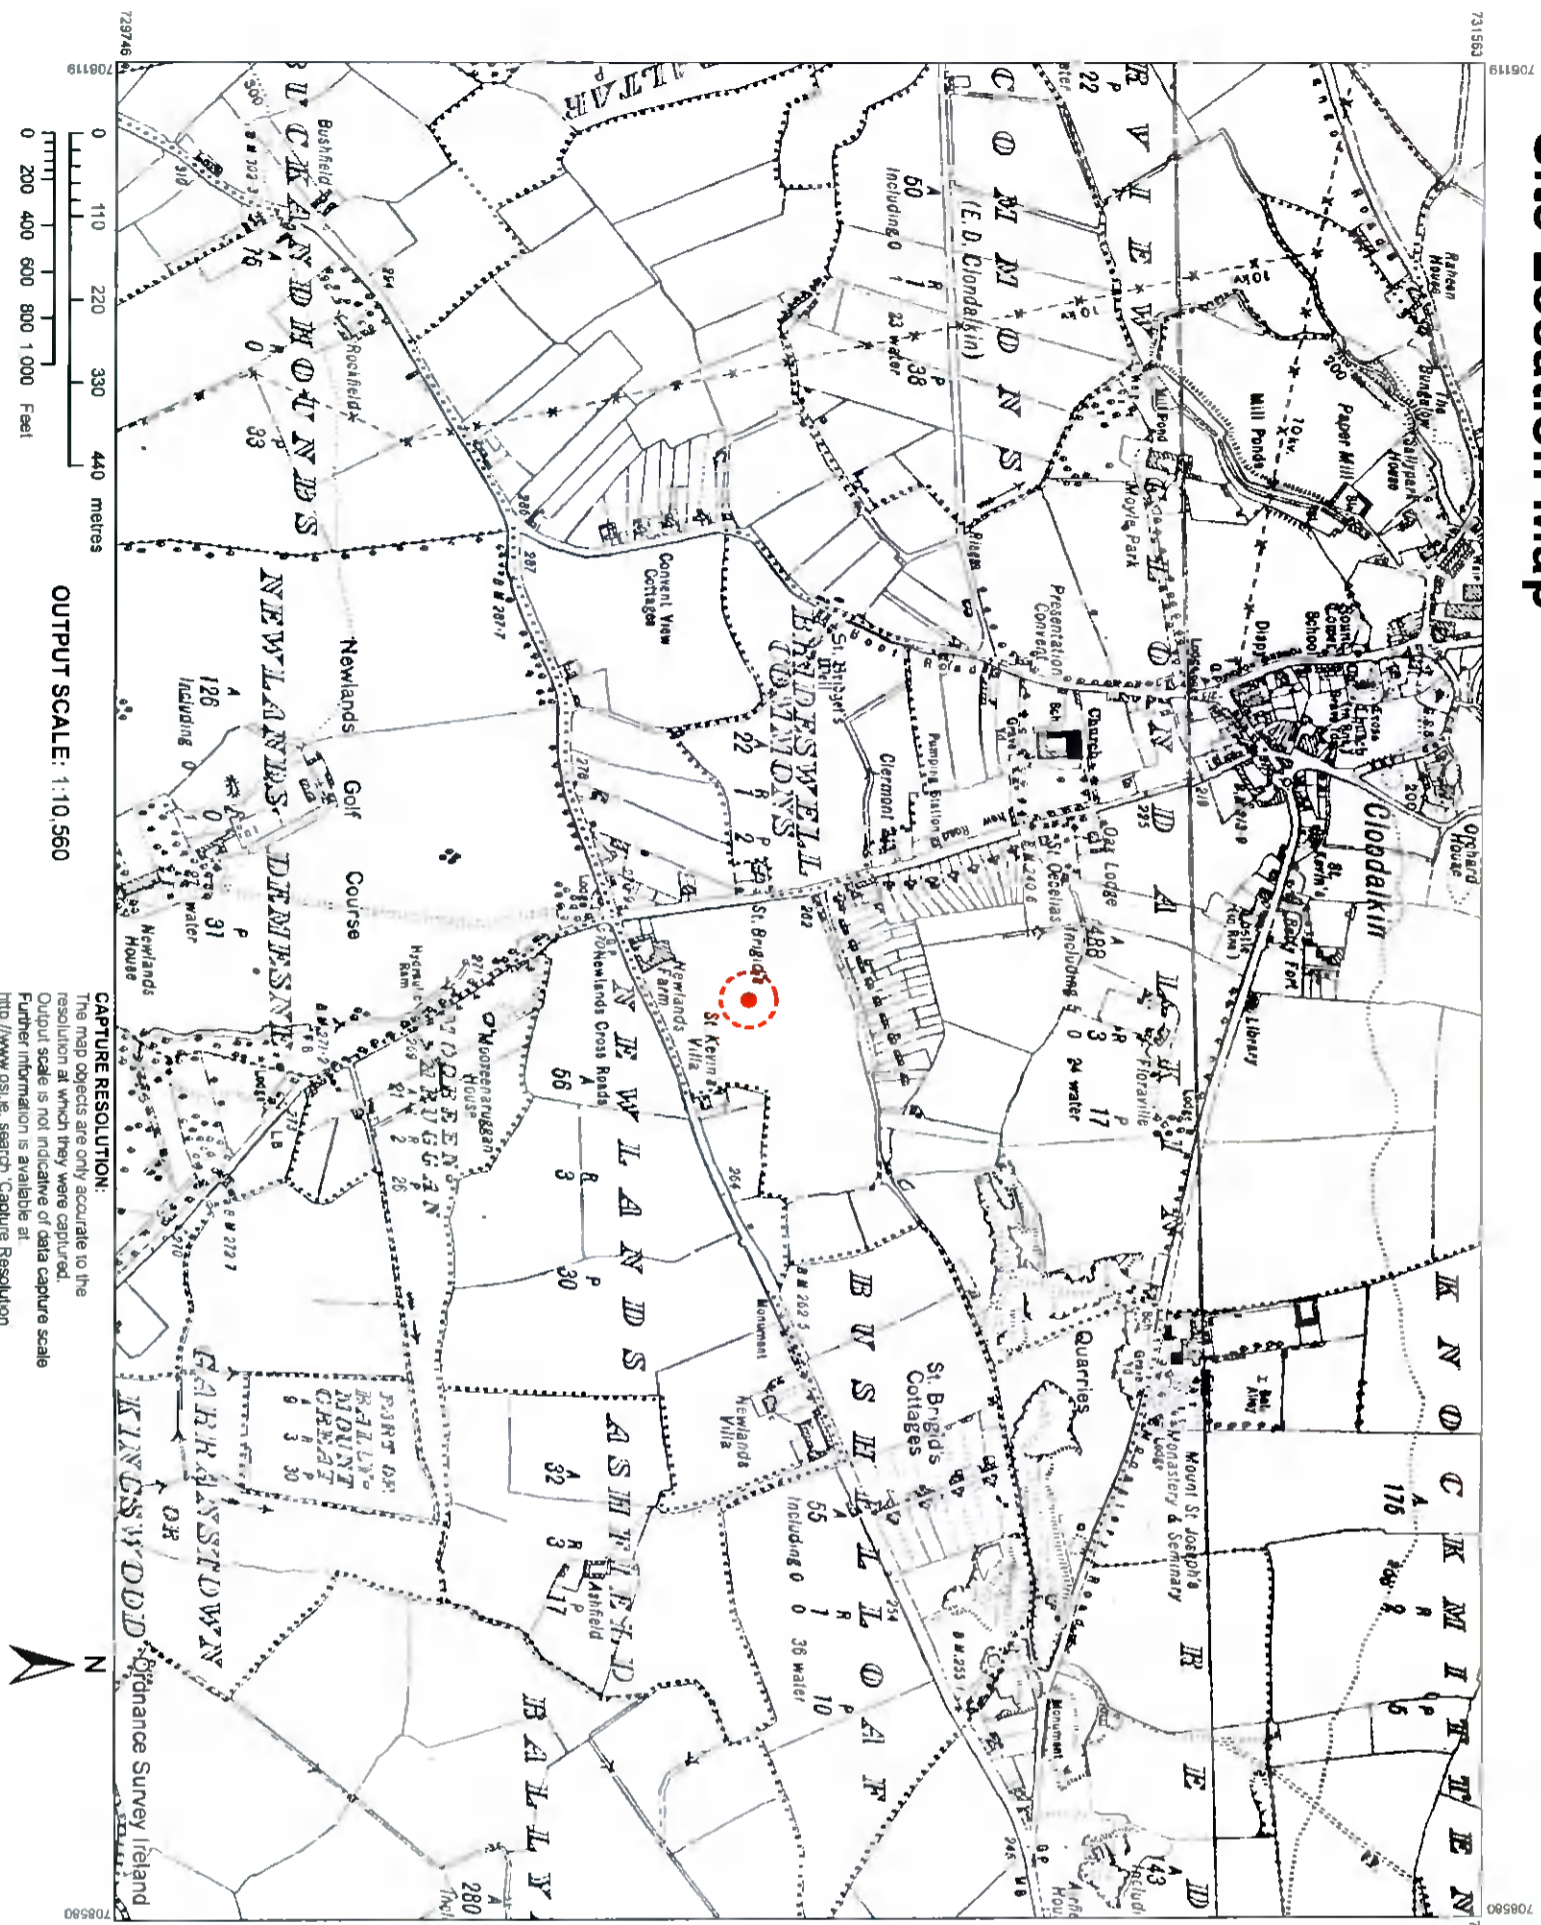

Site Location Map

National Mapping Agency

CENTRE COORDINATES:
ITM 707350,730655

PUBLISHED: 06/10/2021
ORDER NO.: 50224367_1

MAP SERIES: 6 Inch Raster
MAP SHEETS: DN017, DN021

COMPILED AND PUBLISHED BY:
Ordnance Survey Ireland,
Phoenix Park,
Dublin 8,
Ireland.

The representation on this map of a road, track or footpath is not evidence of the existence of a right of way.

Ordnance Survey maps never show legal property boundaries, nor do they show ownership of physical features.

PLANNING

JOB NO.	2021_137	DATE	MAY 2022
PROPOSED RESIDENTIAL DEVELOPMENT AT THE REAR OF NO 13 NEWLANDS DRIVE CLONDALKIN DUBLIN Z2		SCALE	NRS(0)
CLIENT	HJM INVESTMENTS LTD	CHECKED	VB
DRAWING TITLE	SITE LOCATION MAP (RECORD PLACE MAP)	DATE	2021_137
DRAWING NUMBER	3_1_001	REVISION	