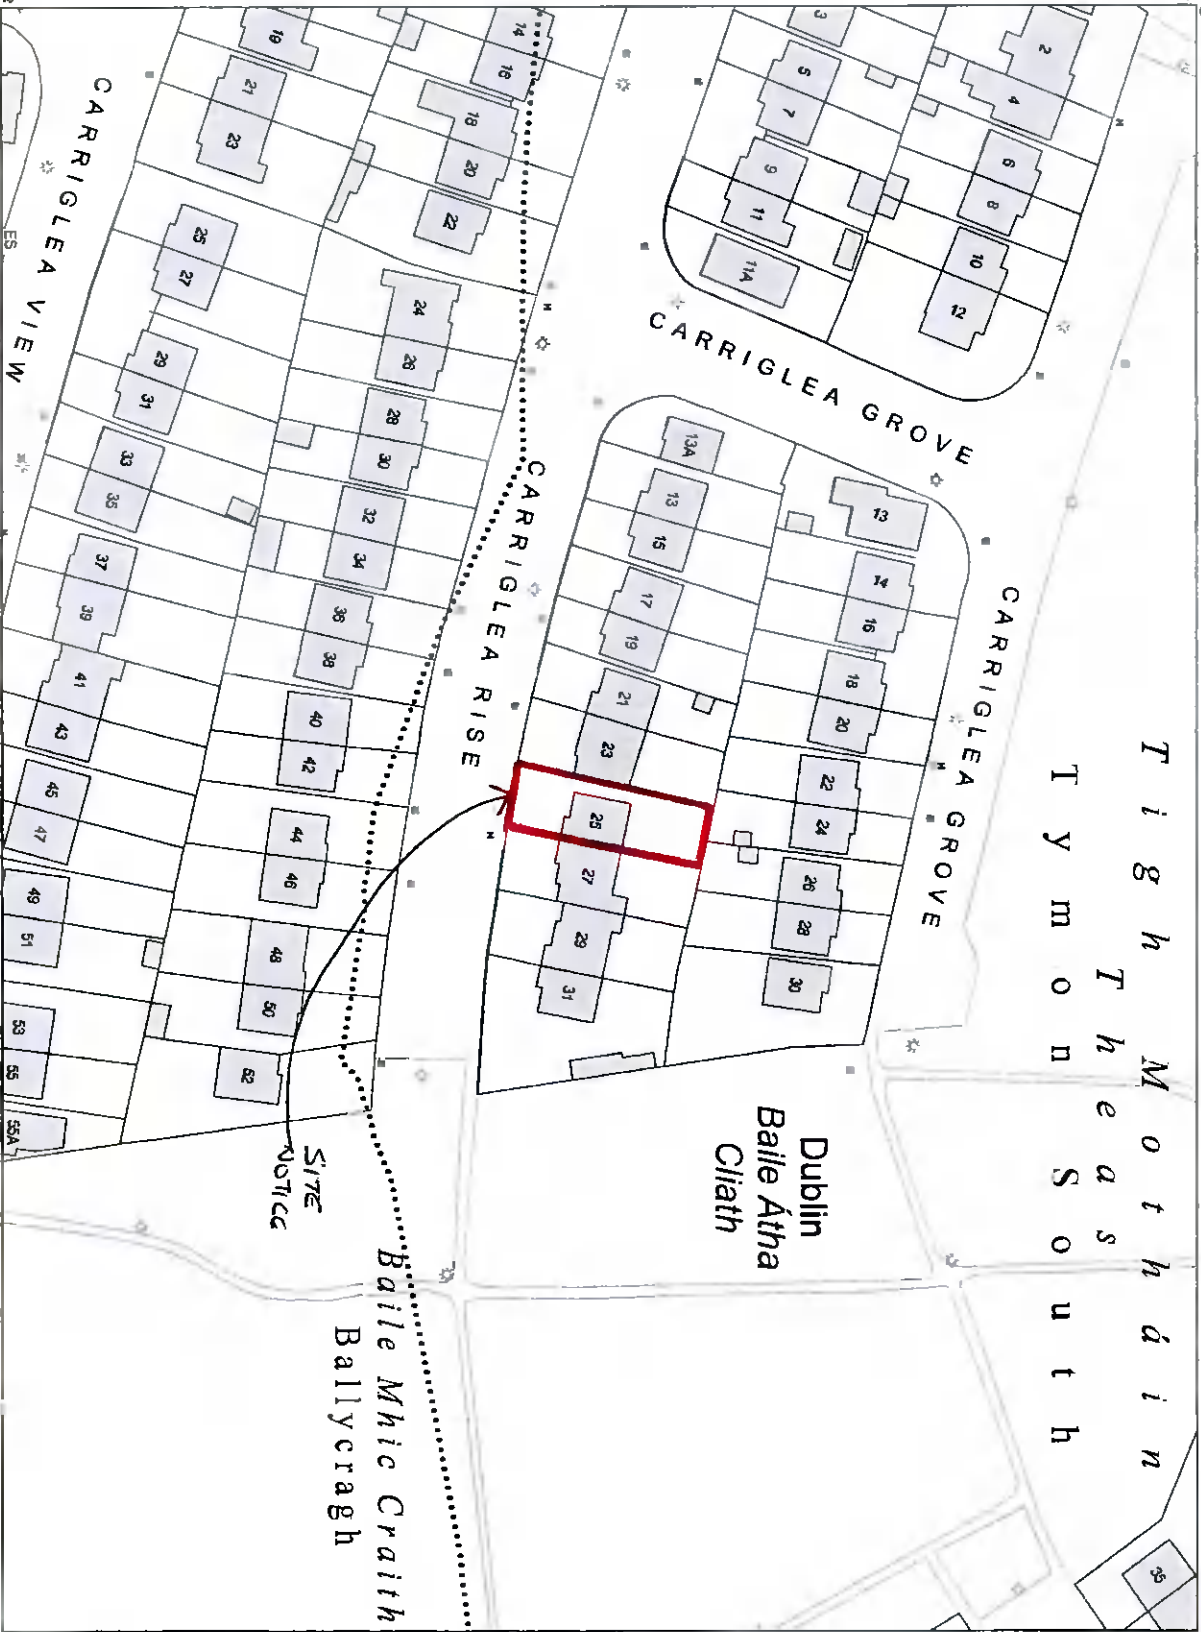

Planning Pack Map

T i g h M o t h á i n
T y m o n S o u t h

Dublin
Baile Átha
Claih

Baile Mhic Craith
Ballycragh

SITE
NOTICE

OUTPUT SCALE: 1:1,000

CAPTURE RESOLUTION:
The map objects are only accurate to the resolution at which they were captured. Output scale is not indicative of data capture scale. Further information is available at http://www.osi.ie/search/Capture_Resolution

National Mapping Agency

CENTRE COORDINATES:
ITM 710787,726698

PUBLISHED: 12/04/2022
ORDER NO.: 50261989_1

MAP SERIES: 1:1,000
MAP SHEETS: 3390-19, 3390-24

COMPILED AND PUBLISHED BY:

Ordnance Survey Ireland, Phoenix Park, Dublin 8, Ireland.
Unauthorised reproduction infringes Ordnance Survey Ireland and Government of Ireland copyright.

Ordnance Survey maps never show legal property boundaries, nor do they show ownership of physical features

© Suirbhíreacht Ordánáil Éireann 2022
© Ordnance Survey Ireland | 2022
www.osi.ie/copyright

LEGEND:
<http://www.osi.ie>
search 'Large Scale Legend'