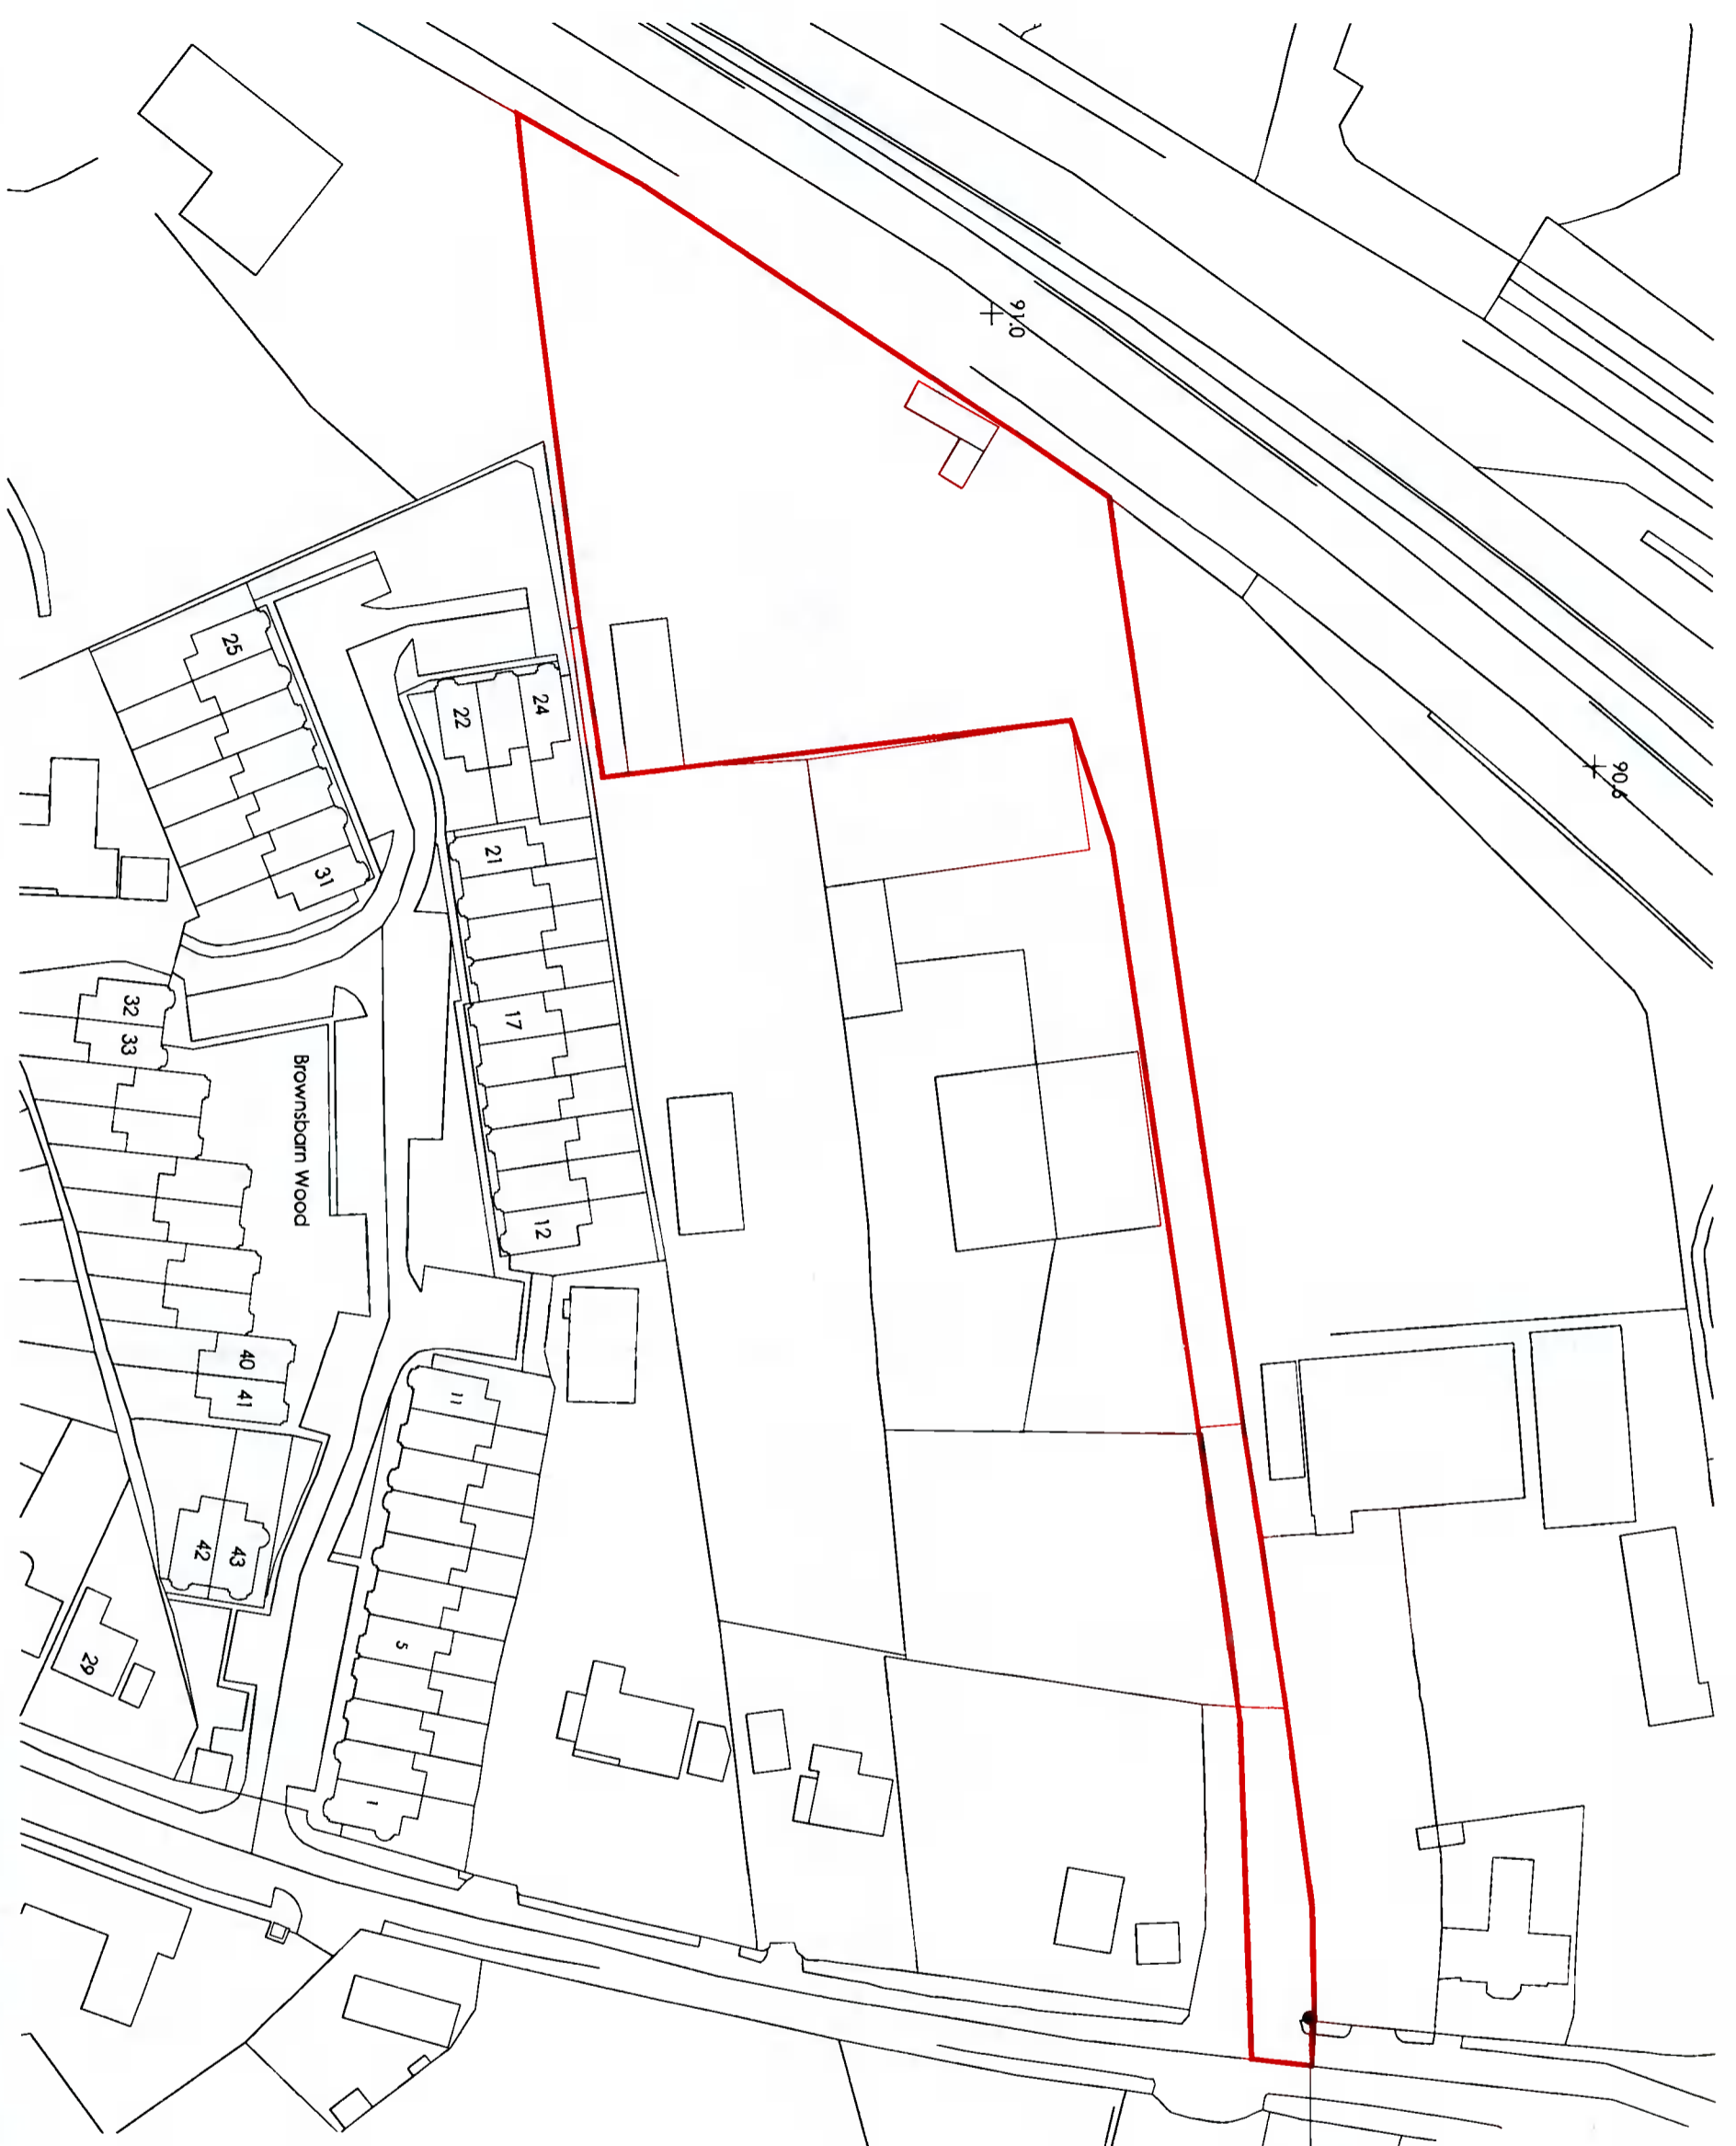

SITE OUTLINED RED
 (0.64 Hectares)

map ref No. 3389/02

SITE NOTICE
 FIXED TO POLE

PLANNING

ha
 DESIGN STUDIO

36 Mount Street Upper, Dublin D02 Y9B2
 +353 1 524 0709 www.hadstudio.com

CLIENT
 BRADAWIL LIMITED
 PROJECT
 KINGSWOOD TRUCK WASH AT
 OLD NAAS ROAD, KINGSWOOD
 DUBLIN 22
 DWG. TITLE
 SITE LOCATION MAP

SCALE @ A3 1:1000
 DRAWN BY: DM
 CHECKED BY: JH
 PAPER SIZE: A3
 JOB NO.: 03-003
 DATE: 23.05.2022
 DWG. NO. PL_001

PROPOSED SITE LOCATION MAP
 SCALE 1:1000

Produced under Ordnance Survey
 Ireland Licence No. AR 01222622