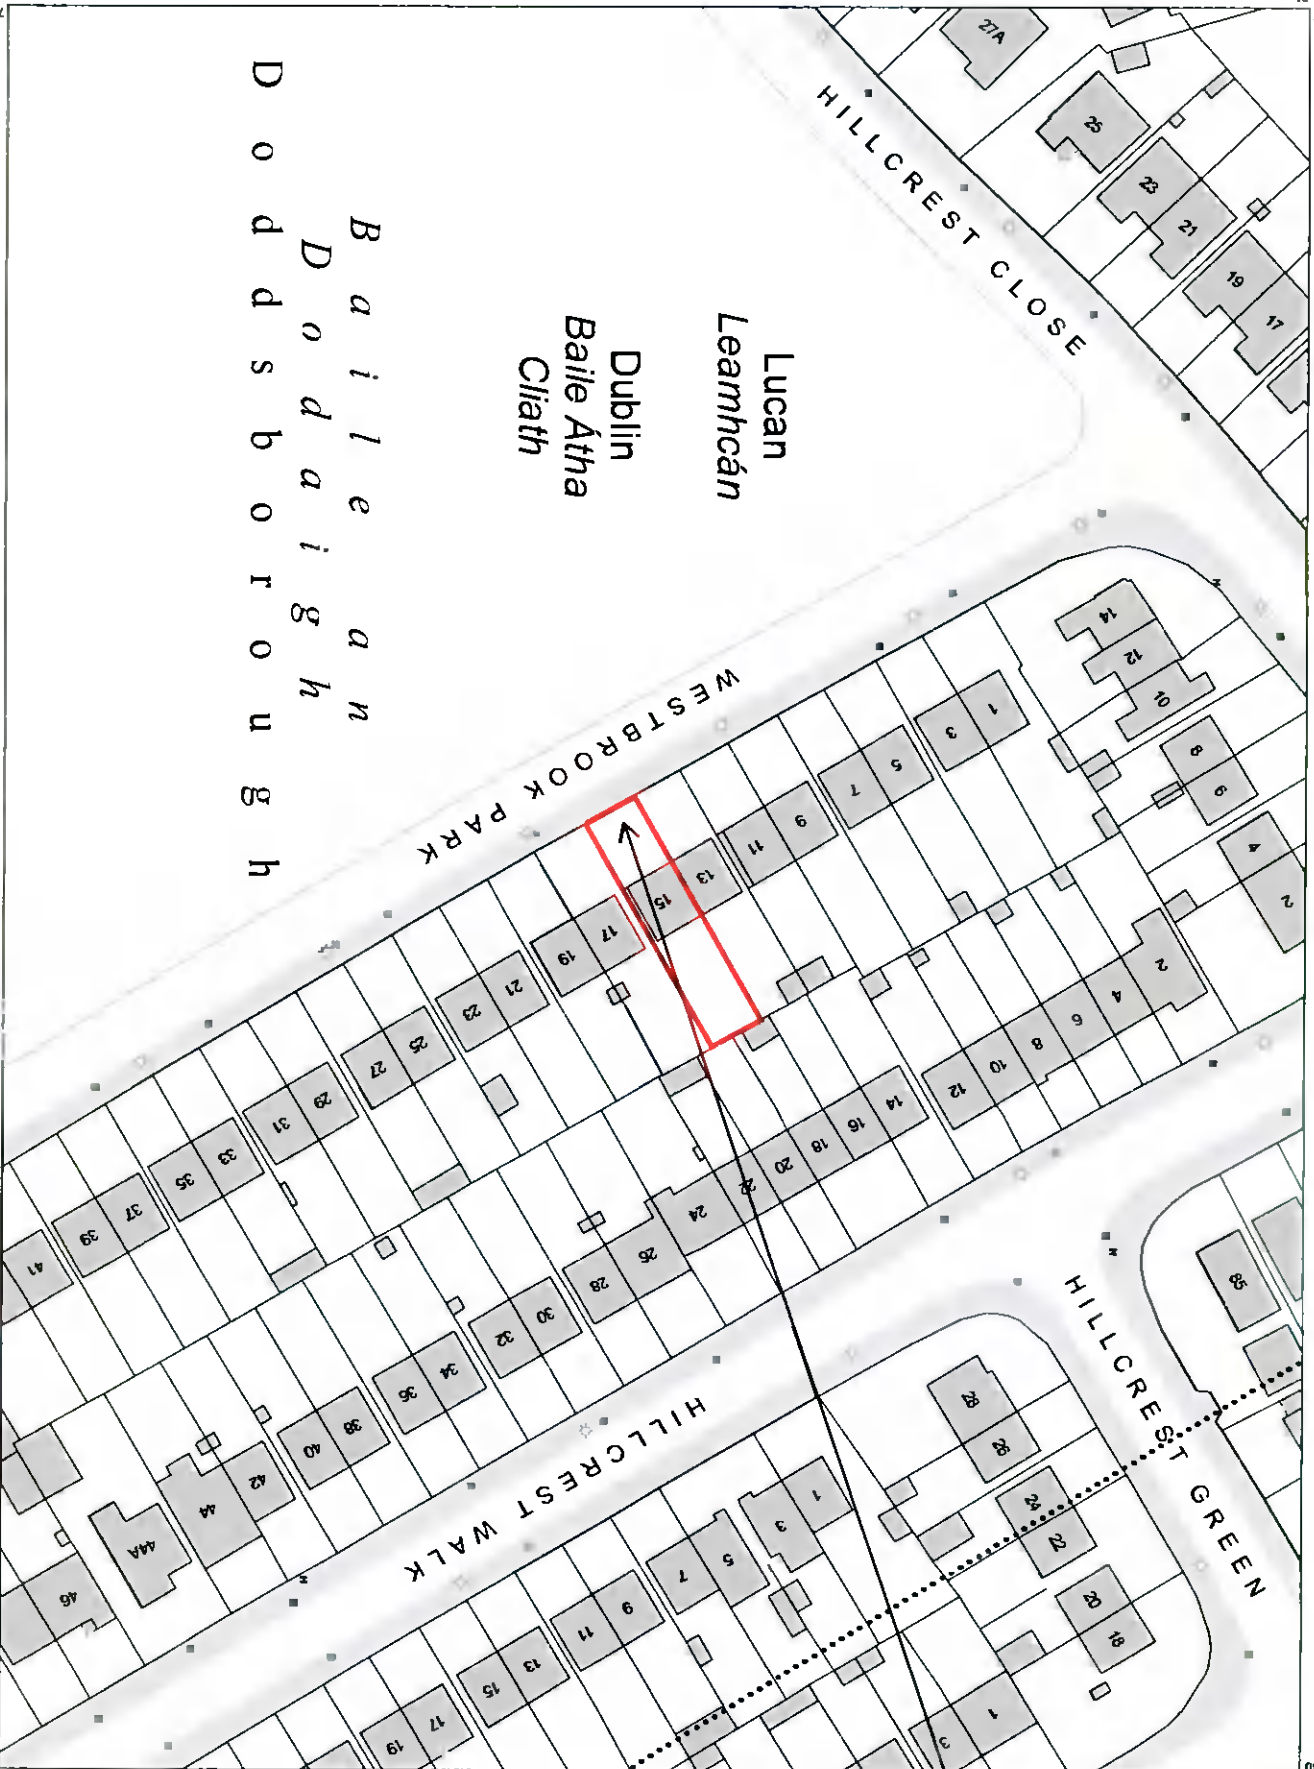

Planning Pack Map

B a i l e a n
 D o d a i g h
 D o d s b o r o u g h

Lucan
 Leamhcán
 Dublin
 Baile Átha
 Ciath

OUTPUT SCALE: 1:1,000

CAPTURE RESOLUTION:
 The map objects are only accurate to the resolution at which they were captured.
 Output scale is not indicative of data capture scale.
 Further information is available at <http://www.osi.ie/search/CaptureResolution>

CENTRE COORDINATES:
 ITM 702514,734546
PUBLISHED: 26/05/2022
ORDER NO.: 50270707_1
MAP SERIES: 1:1,000
MAP SHEETS: 3260-04

POSITION OF SITE NOTICE

COMPILED AND PUBLISHED BY:
 Ordnance Survey Ireland,
 Phoenix Park,
 Dublin 8,
 Ireland.

The representation on this map of a road, track or footpath is not evidence of the existence of a right of way.

Ordnance Survey maps never show legal property boundaries, nor do they show ownership of physical features.