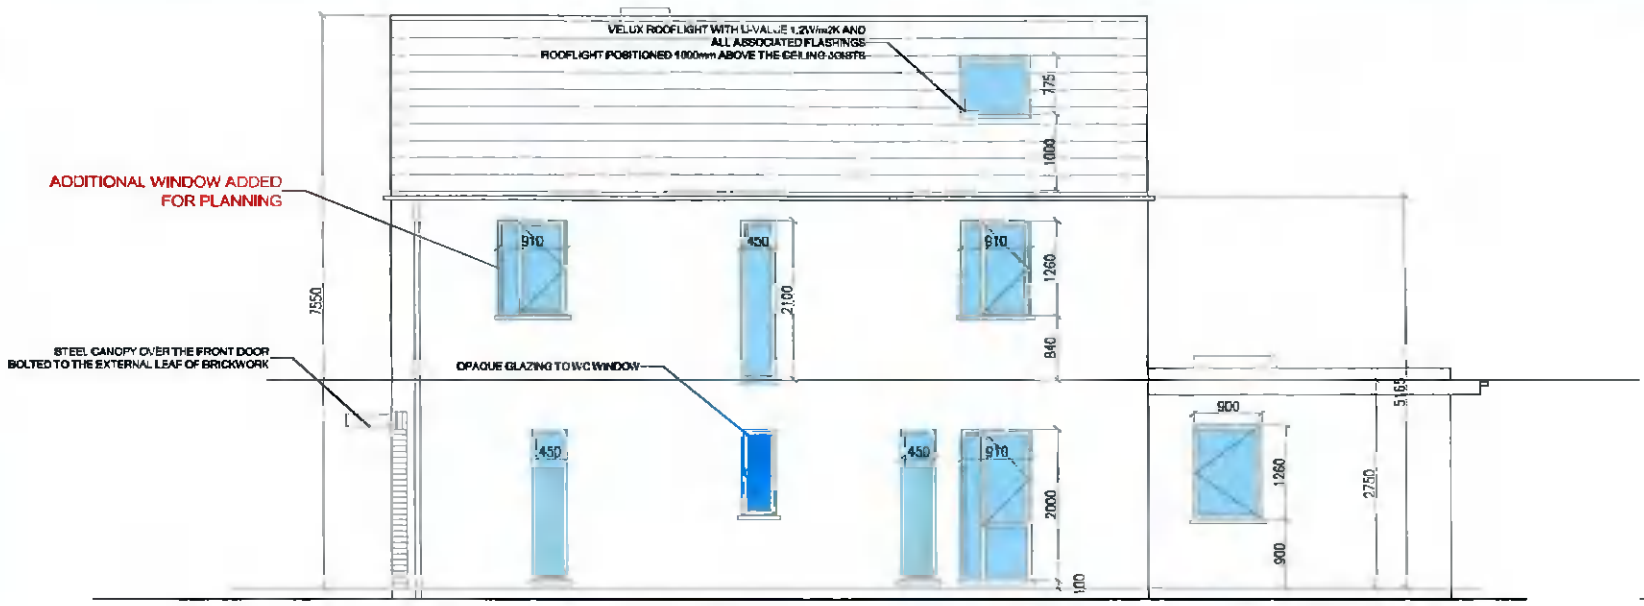

**NOTES**  
 All dimensions to be checked on site.  
 Do Not Scale From Drawing.  
 Discrepancies and omissions to be reported immediately to the architect.

**SOUTH ELEVATION**  
 SCALE 1:100

**WEST ELEVATION**  
 SCALE 1:100

BT-43 DRAWING IS COPYRIGHT

REV	DATE	DESCRIPTION
1	25.09.2016	PLANNING
2	25.09.2016	PLANNING
3		DESCRIPTION

**ban dubh building design**  
 Mackey's Cross, Clogheen, Co. Cork Ireland.  
 Tel: (057) 8681677 E-mail: ban.dubh@ban.dubhdesign.com

PROJECT: NEW DWELLING,  
 Niell Murphy, Dublin

07-16 DRAWING IS COPYRIGHT

DRAWING ELEVATION		DRAWING NO & REV
		05
DATE: 25.09.2016	DRAWN BY: ID	SERIES: 900
SCALE: 1:100	JOB NO: 11.18	