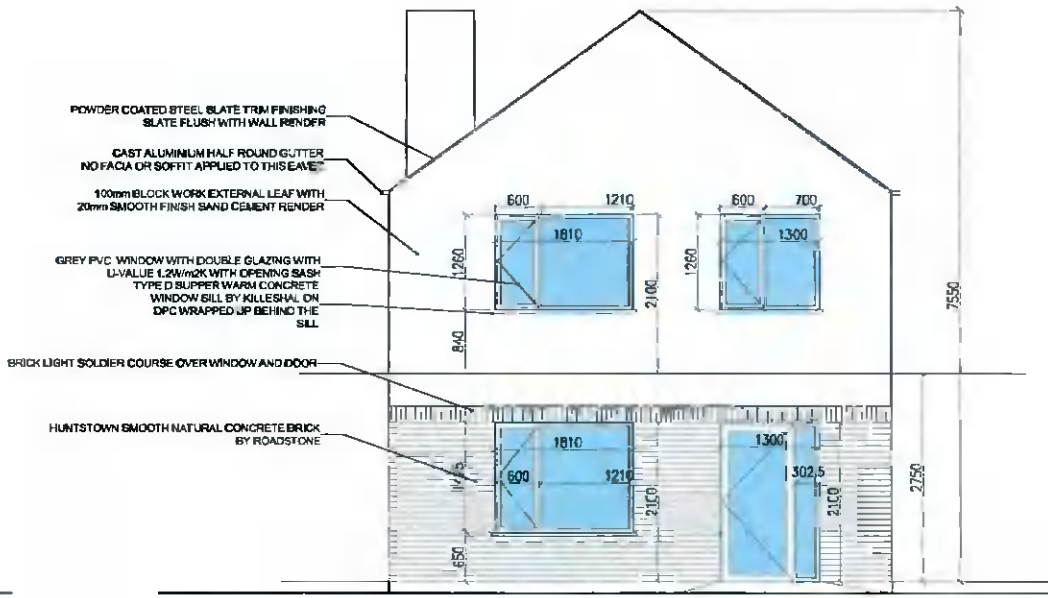

**NOTES**  
 All dimensions to be checked on site.  
 Do Not Scale From Drawing.  
 Discrepancies and omissions to be reported immediately to the architect.

**SOUTH ELEVATION**  
 SCALE 1:100

**WEST ELEVATION**  
 SCALE 1:100

BT-43 DRAWING IS COPYRIGHT

REV	DATE	DESCRIPTION
1	25.09.2016	PLANNING
2	25.09.2016	PLANNING
3		DESCRIPTION

**ban dubh building design**  
 Mackey's Cross, Clogheen, Co. Cork Ireland.  
 Tel: (057) 8681677 E-mail: ban.dubh@ban.dubhdesign.com

PROJECT: NEW DWELLING,  
 Niell Murphy, Dublin

07-16 DRAWING IS COPYRIGHT

DRAWING ELEVATION		DRAWING NO & REV
		05
DATE: 25.09.2016	DRAWN BY: ID	SERIES: 900
SCALE: 1:100	JOB NO: 11.18	