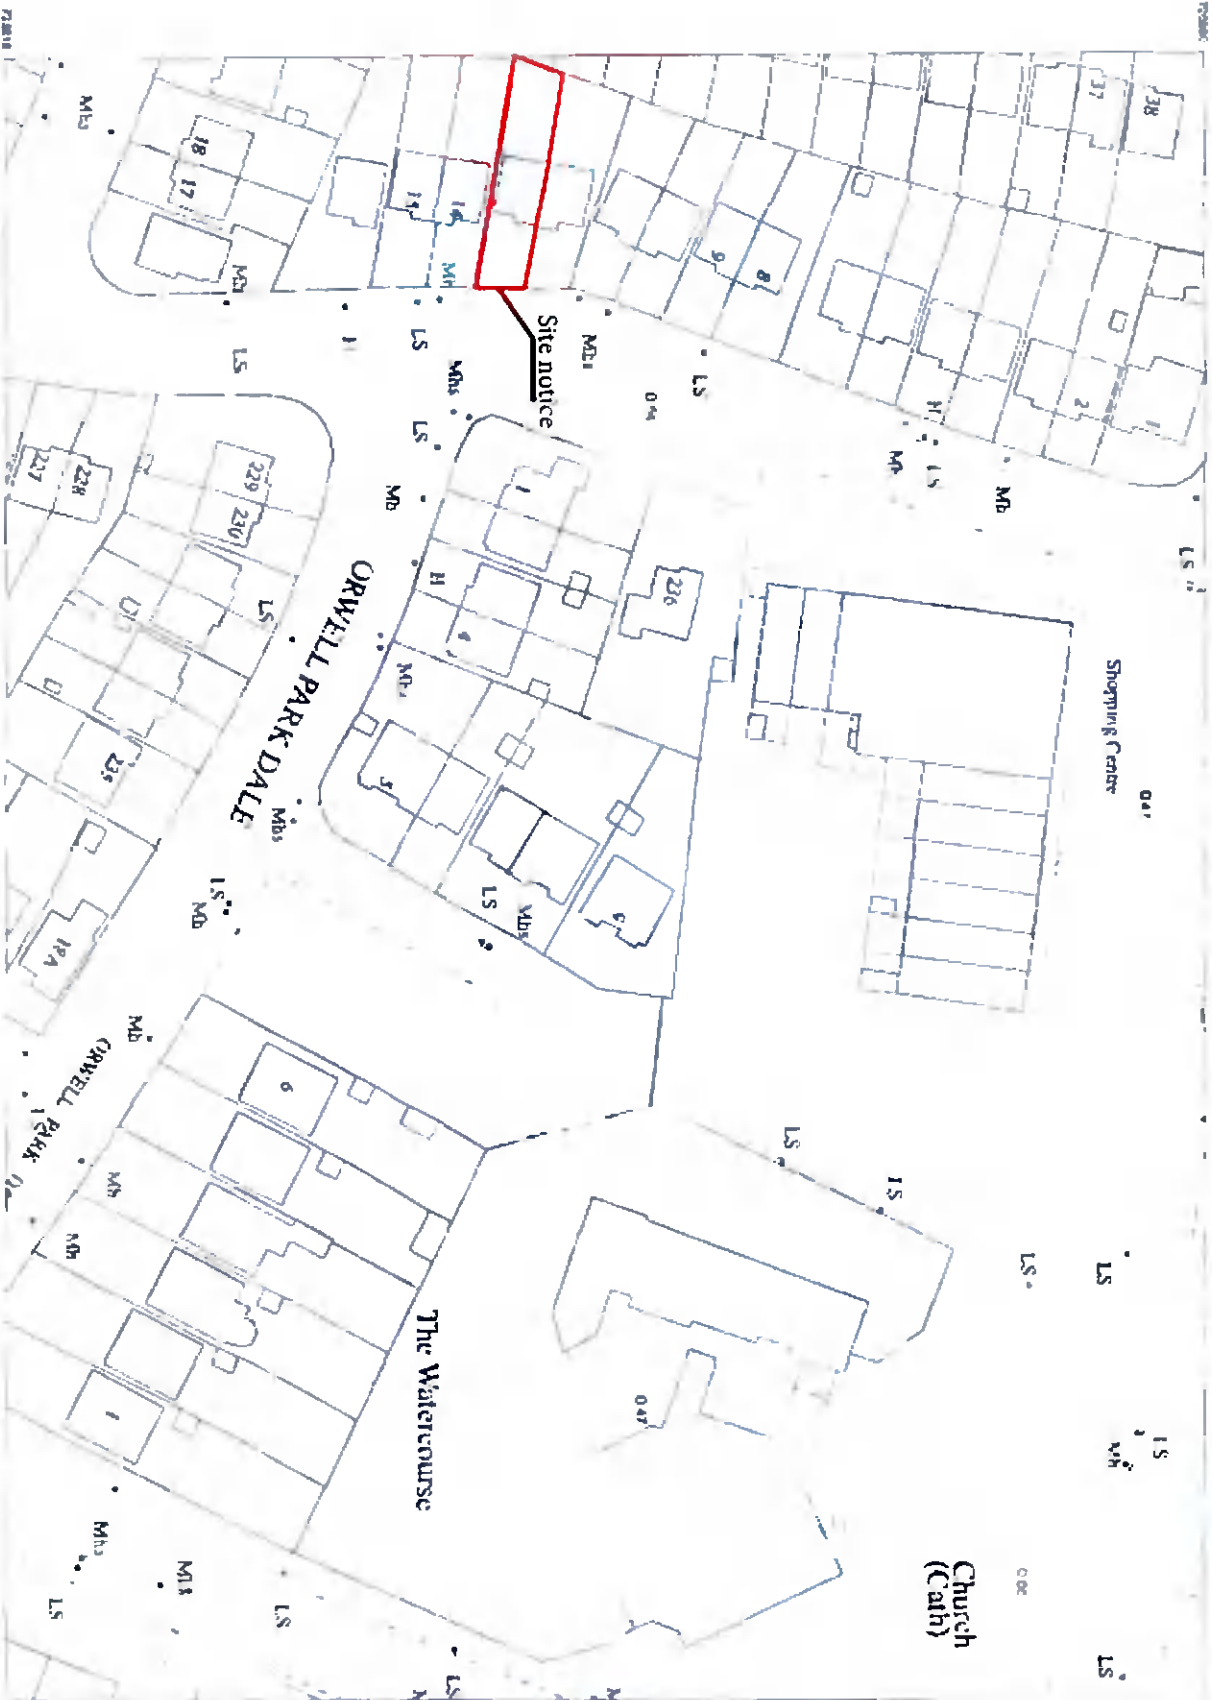

Surveyed 1977-1983
 Revised 2013
 Levelled 1992

Ordinance licence number CYAL50241447
Urban PLACE Map

Shopping Centre

Church
(Cath)

RTM CENTRE PT COORDS
 711814,728804

DESCRIPTION

MAP SHEETS

4:1000
 3350-05 3391-01

Site notice

ORWELL PARK DALE

The Watercourse

Scale 1:1,000
 Scale 1:1,000

Print Ref No 19646023_1_1
 Print Date 15-OCT-2013

© Surveying Society (Ordinance & 1983) 2013
 © Ordnance Survey (Ordnance) 2013