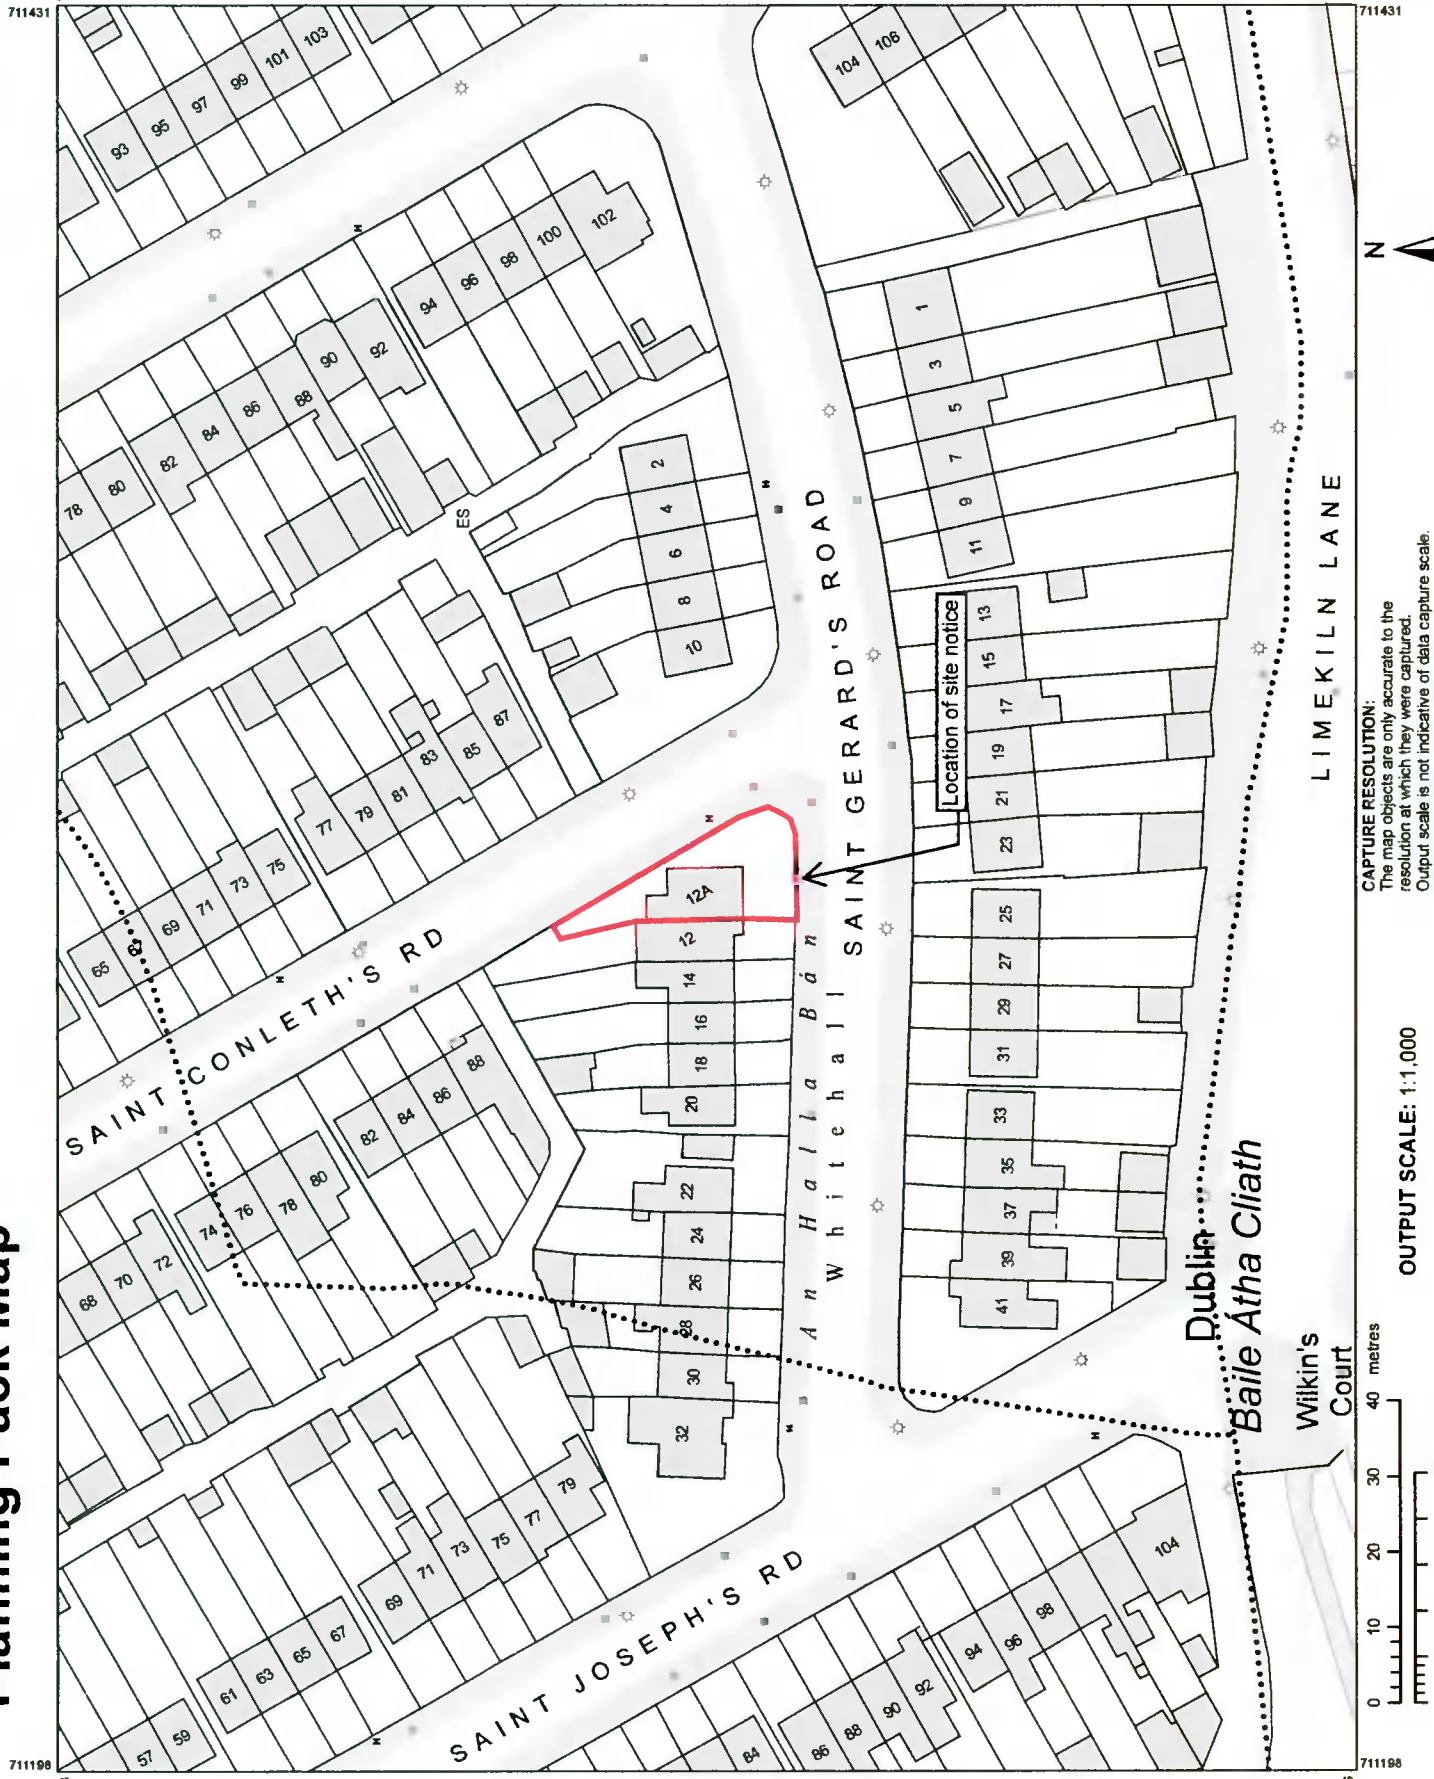

Planning Pack Map

CENTRE COORDINATES:
ITM 711315,730182

PUBLISHED:
21/04/2022

ORDER NO.:
50263562_1

MAP SERIES:
1:1,000
1:1,000

MAP SHEETS:
3327-15
3327-20

COMPILED AND PUBLISHED BY:
Ordnance Survey Ireland,
Phoenix Park,
Dublin 8,
Ireland.

Unauthorised reproduction
infringes Ordnance Survey Ireland
and Government of Ireland
copyright.

All rights reserved.
No part of this publication may
be copied, reproduced
or transmitted in any form
or by any means without the prior
written permission of
the copyright owners.

The representation on this map
of a road, track or footpath
is not evidence of the existence
of a right of way.

Ordnance Survey maps
never show legal property
boundaries, nor do they
show ownership of
physical features.

© Suirbhéireacht Ordnáis Éireann,
2022
© Ordnance Survey Ireland, 2022
www.osi.ie/copyright

LEGEND:
<http://www.osi.ie>
search 'Large Scale Legend'

CAPTURE RESOLUTION:
The map objects are only accurate to the
resolution at which they were captured.
Output scale is not indicative of data capture scale.
Further information is available at:
<http://www.osi.ie>; search 'Capture Resolution'

OUTPUT SCALE: 1:1,000

730086

730266