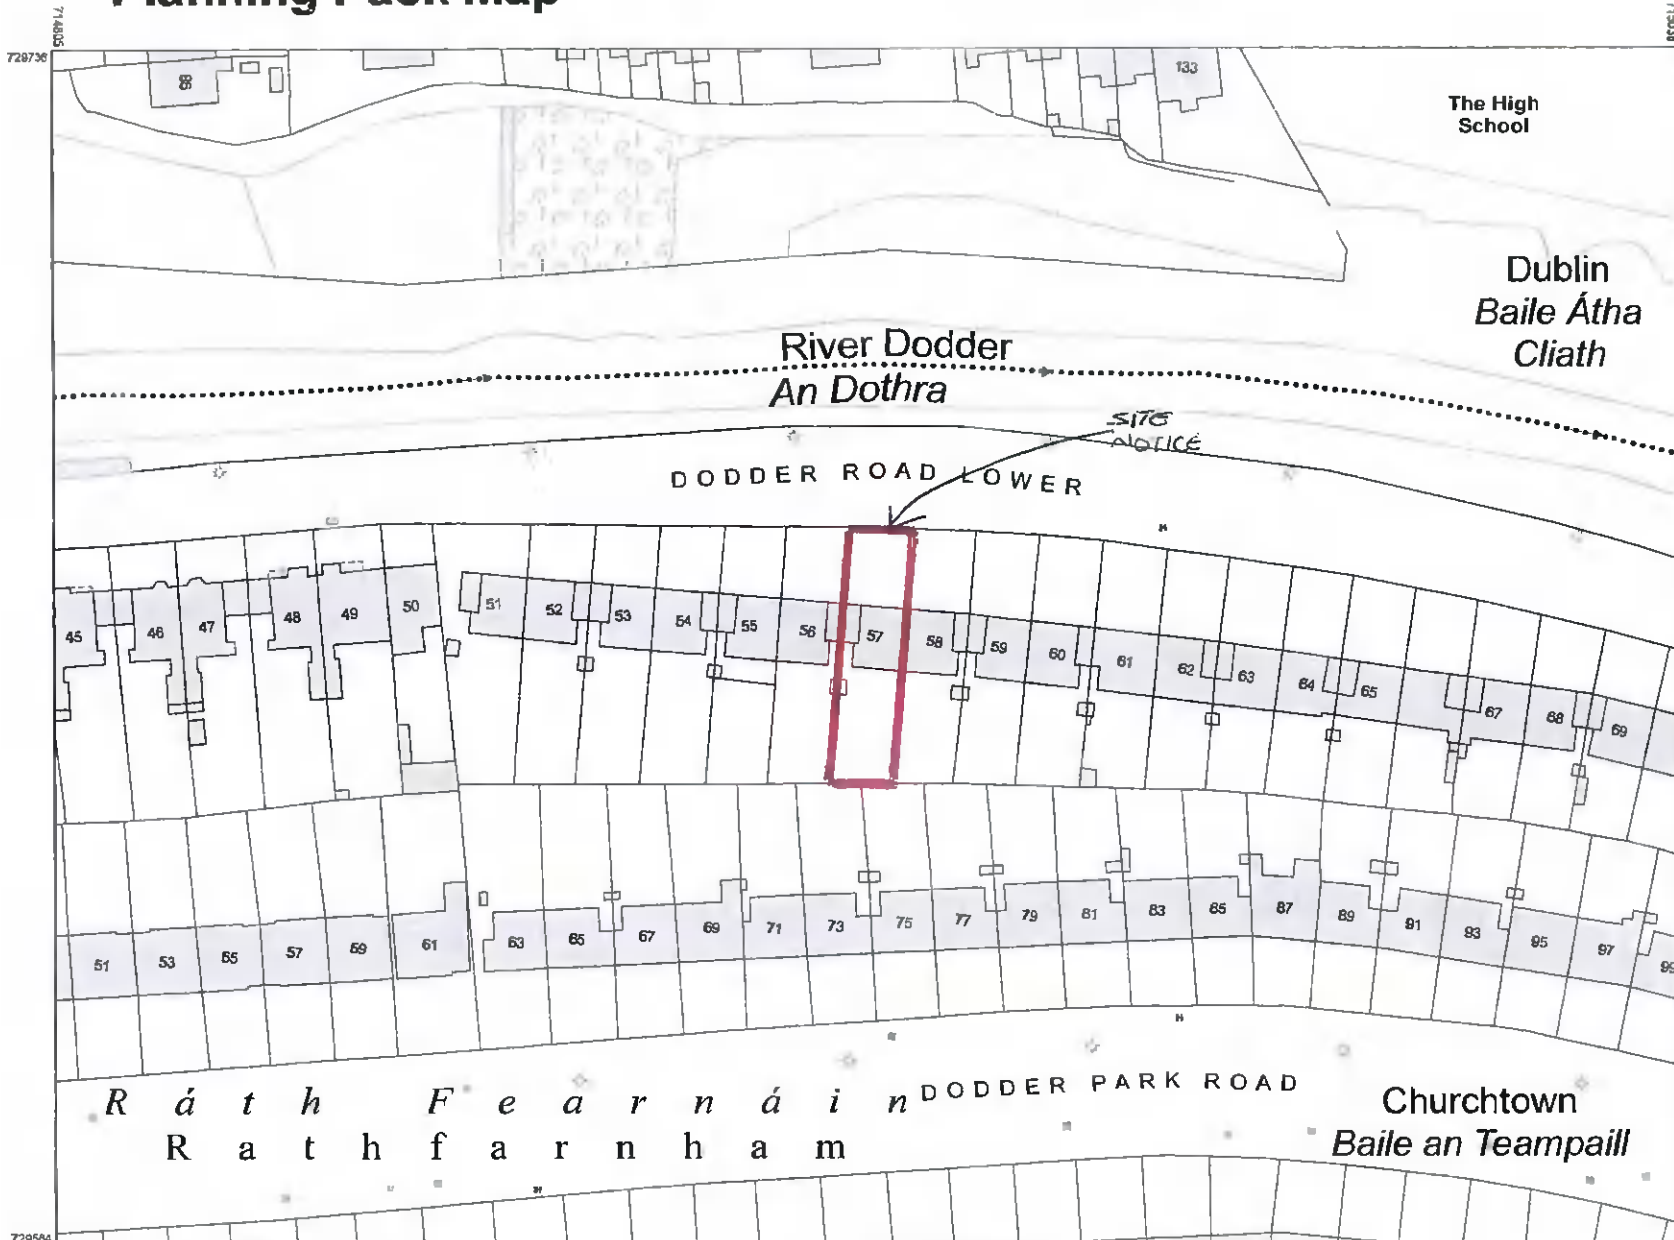

Planning Pack Map

CENTRE COORDINATES:
ITM 714922,729650

PUBLISHED: 11/05/2022
ORDER NO.: 50267437_1

MAP SERIES: 1:1,000
MAP SHEETS: 3326-19, 3326-24

COMPILED AND PUBLISHED BY:
Ordnance Survey Ireland,
Phoenix Park,
Dublin 8,
Ireland.

The representation on this map of a road, track or footpath is not evidence of the existence of a right of way.

Ordnance Survey maps never show legal property boundaries, nor do they show ownership of physical features.

© Suirbhéireacht Ordnáis Éireann, 2022
© Ordnance Survey Ireland, 2022
www.osi.ie/copyright

LEGEND:
<http://www.osi.ie>,
search 'Large Scale Legend'

OUTPUT SCALE: 1:1,000

CAPTURE RESOLUTION:
The map objects are only accurate to the resolution at which they were captured.
Output scale is not indicative of data capture scale.
Further information is available at:
<http://www.osi.ie> search 'Capture Resolution'