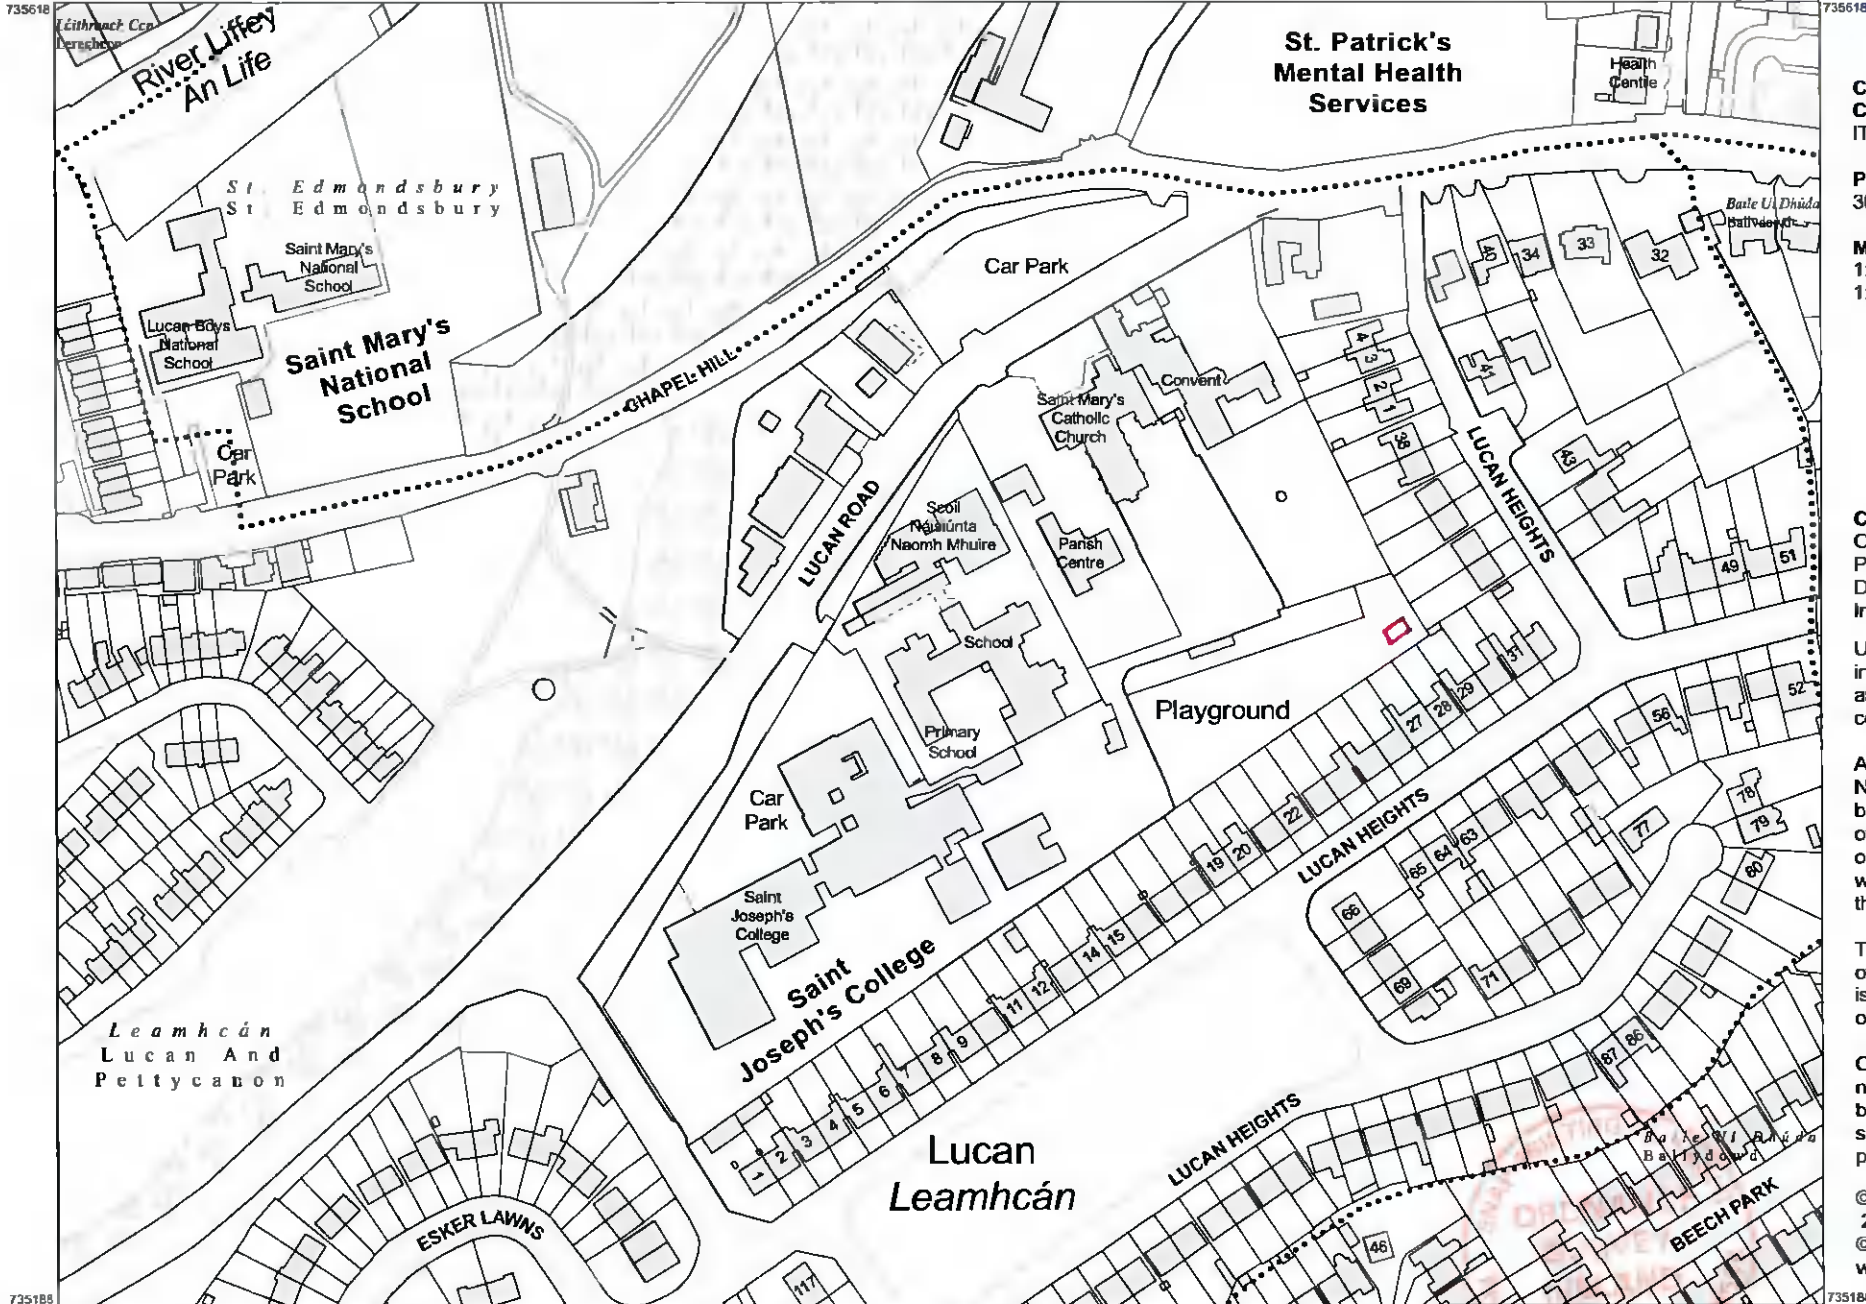

Planning Pack Map

CENTRE COORDINATES:
ITM 703843.735403

PUBLISHED: 30/05/2022
ORDER NO.: 50271438_1

MAP SERIES: 1:1,000
MAP SHEETS: 3194-25, 3195-21

COMPILED AND PUBLISHED BY:
Ordnance Survey Ireland,
Phoenix Park,
Dublin 8,
Ireland.

Unauthorised reproduction infringes Ordnance Survey Ireland and Government of Ireland copyright.

All rights reserved.
No part of this publication may be copied, reproduced or transmitted in any form or by any means without the prior written permission of the copyright owners.

The representation on this map of a road, track or footpath is not evidence of the existence of a right of way.

Ordnance Survey maps never show legal property boundaries, nor do they show ownership of physical features.

© Suirbhéireacht Ordanáis Éireann, 2022

© Ordnance Survey Ireland, 2022
www.osi.ie/copyright

LEGEND:
<http://www.osi.ie>;
search 'Large Scale Legend'

OUTPUT SCALE: 1:2,500

CAPTURE RESOLUTION:
The map objects are only accurate to the resolution at which they were captured.
Output scale is not indicative of data capture scale.
Further information is available at:
<http://www.osi.ie>; search 'Capture Resolution'