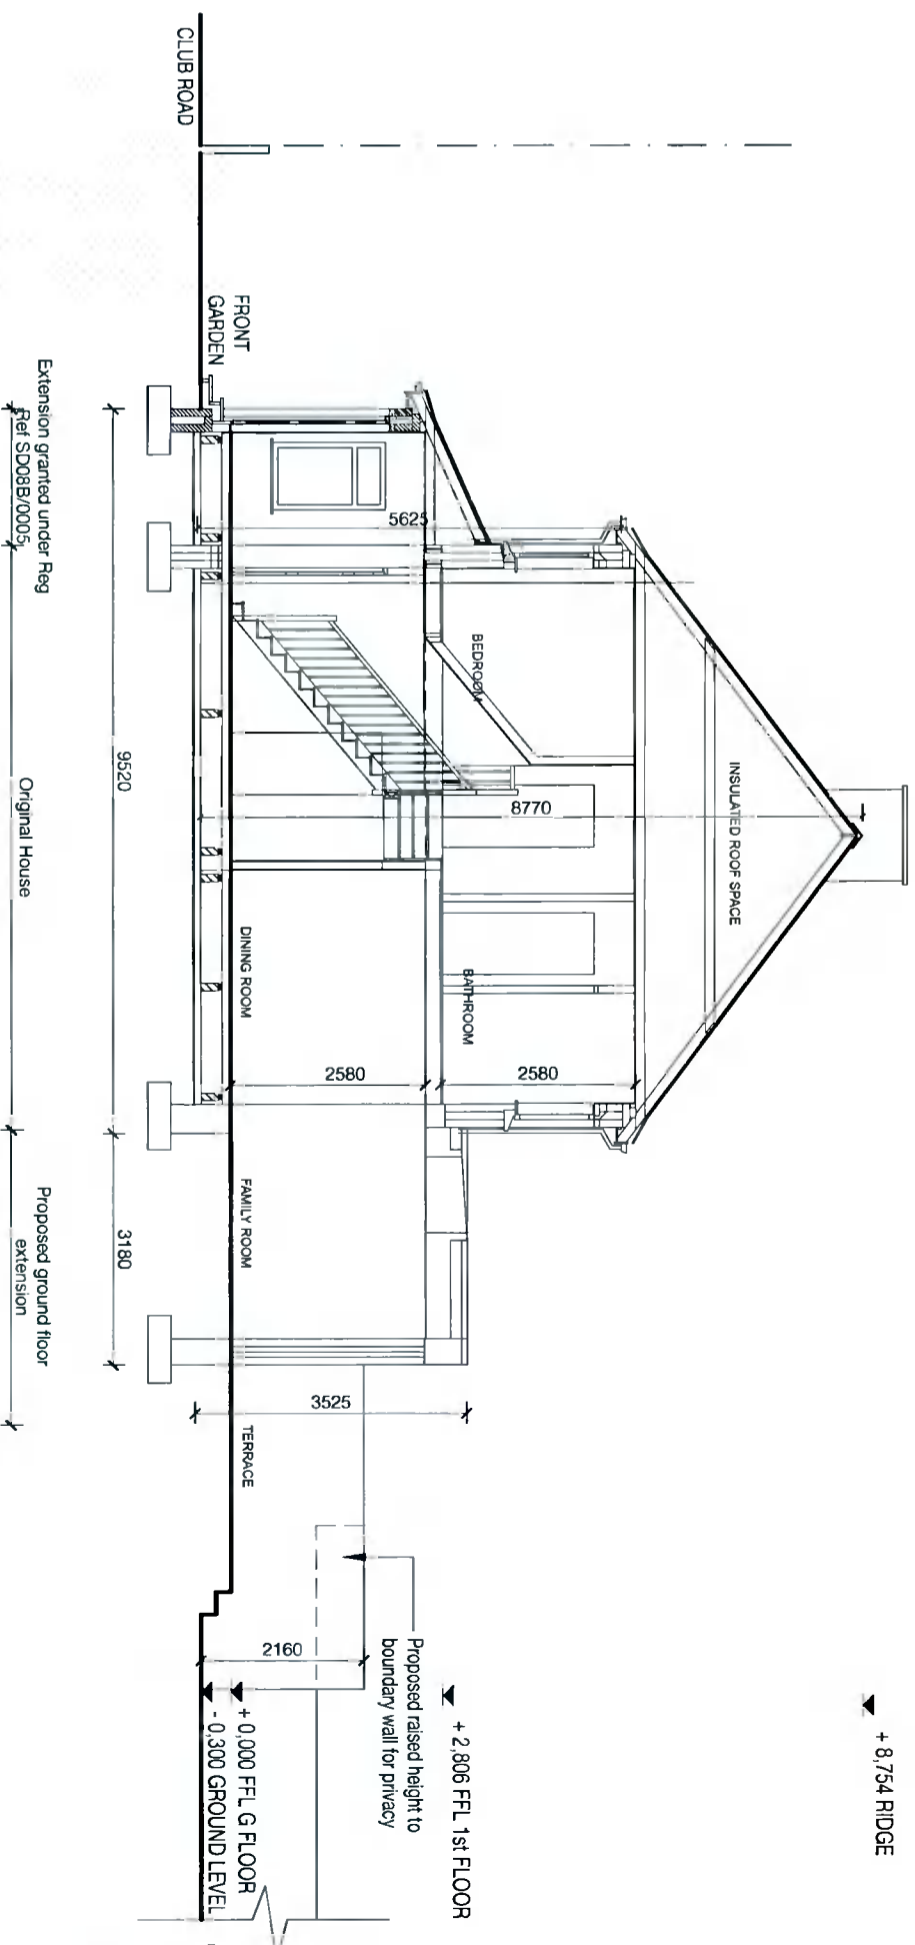

PROPOSED ROOF PLAN

PROPOSED SECTION A-A

Madeleine Moore Architect MRAI
 T 085 716 7255 E madeleinemoorearchitect@gmail.com
 44 Mountpleasant Avenue Lower Dublin 6 D06 K316

DO NOT SCALE FROM THIS DRAWING
 ALL DIMENSIONS TO BE CHECKED ON SITE. NOTIFY DISCREPANCIES TO ARCHITECTS IMMEDIATELY REFER TO GENERAL REQUIREMENT OF THE SPECIFICATION AND THE CONTRACT AS NOTED ON GENERAL ARRANGEMENT DRAWINGS. The work is to be carried out in accordance with the current Irish Building Regulations and Technical guidance Documents and with current best building practice. This drawing is copyright.

REV	DATE	DESCRIPTION

DRAWING TITLE PROPOSED ROOF PLAN AND SECTION
PROJECT TITLE 2 CLUB ROAD, FOX AND GEESE DUBLIN 22
CLIENTS DECLAN DOHERTY AND LISA HUTCHINGS

DWG NO. 149/ PL08 A
SCALE 1:100 @ A3
DATE 21.05.2022
ISSUE PLANNING A.1
REVISION A