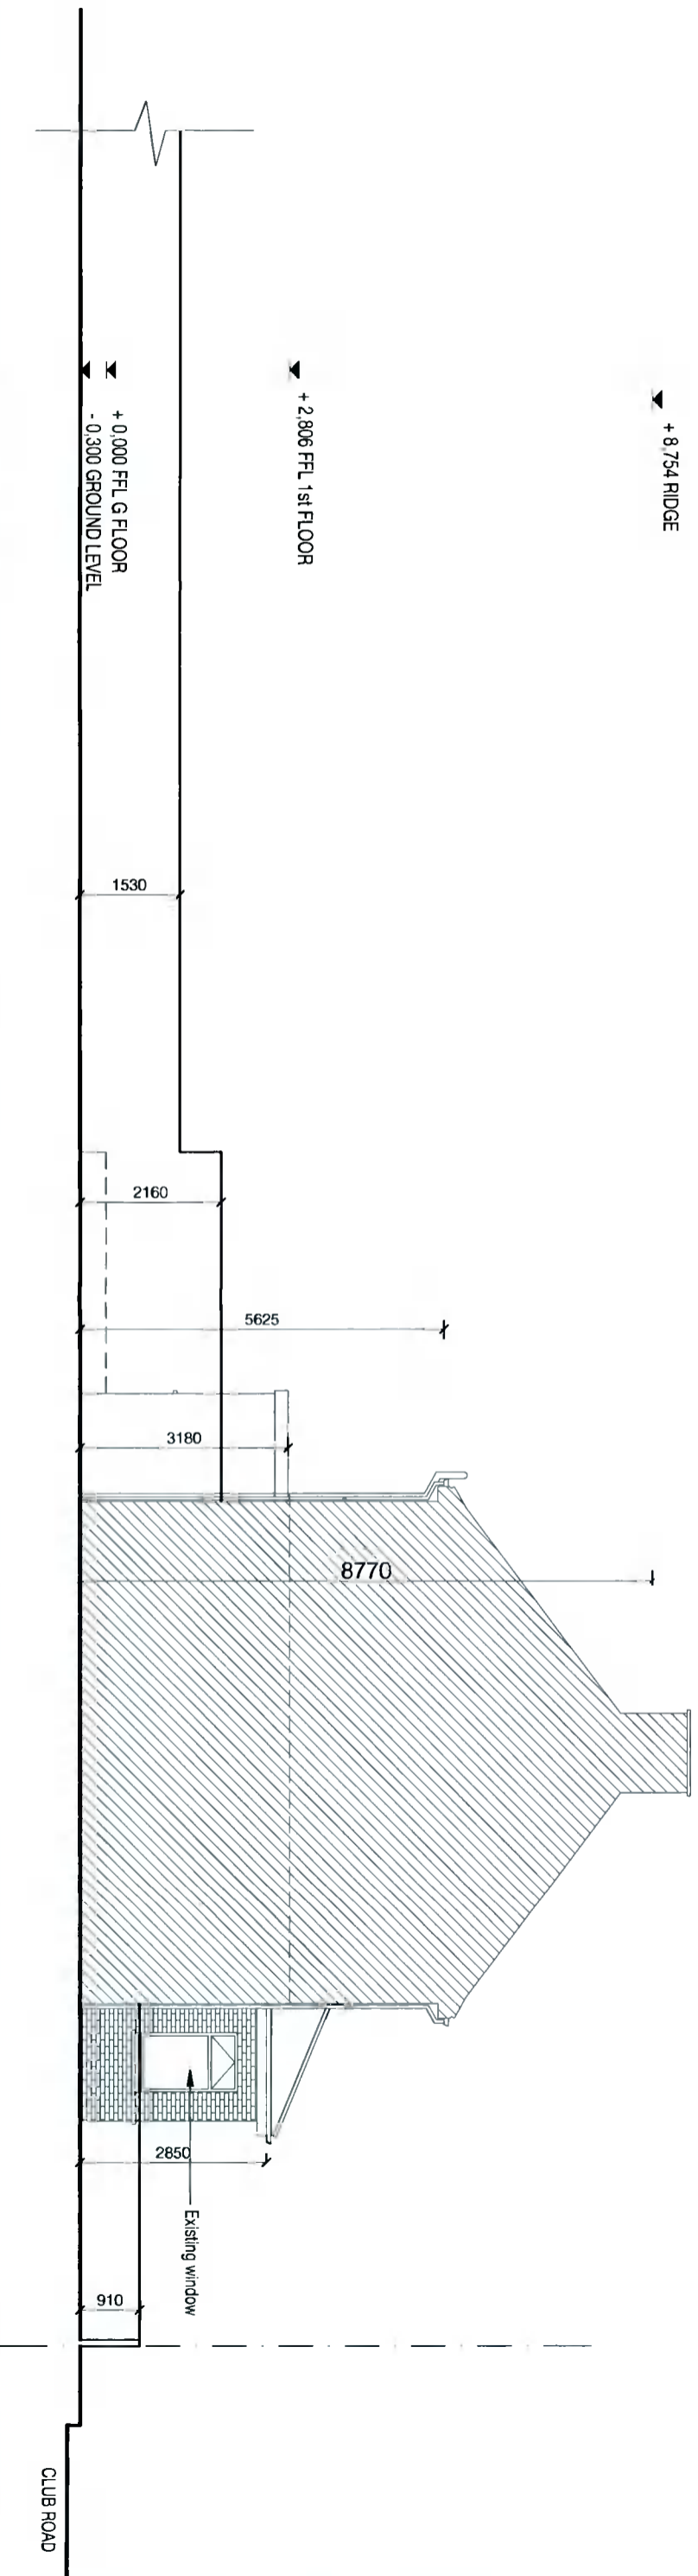

EXISTING SOUTH EAST ELEVATION

EXISTING NORTH WEST ELEVATION

Madeleine Moore Architect MRAI
 T 085 716 7255 E madeleinemooarchitect@gmail.com
 44 Mountpleasant Avenue Lower Dublin 6 D06 K316

DO NOT SCALE FROM THIS DRAWING
ALL DIMENSIONS TO BE CHECKED ON SITE. NOTIFY DISCREPANCIES TO ARCHITECTS IMMEDIATELY REFER TO GENERAL REQUIREMENT OF THE SPECIFICATION AND THE CONTRACT AS NOTED ON GENERAL ARRANGEMENT DRAWINGS. The work is to be carried out in accordance with the current Irish Building Regulations and Technical guidance Documents and with current best building practice. This drawing is copyright.

| REV | DATE | DESCRIPTION |
|-----|------|-------------|
| | | |

DRAWING TITLE EXISTING ELEVATIONS
PROJECT TITLE 2 CLUB ROAD, FOX AND GEESE DUBLIN 22
CLIENTS DECLAN DOHERTY AND LISA HUTCHINGS

DWG NO. 149/ PL06
SCALE 1:100 @ A3
DATE 10.11.2021
ISSUE PLANNING
REVISION