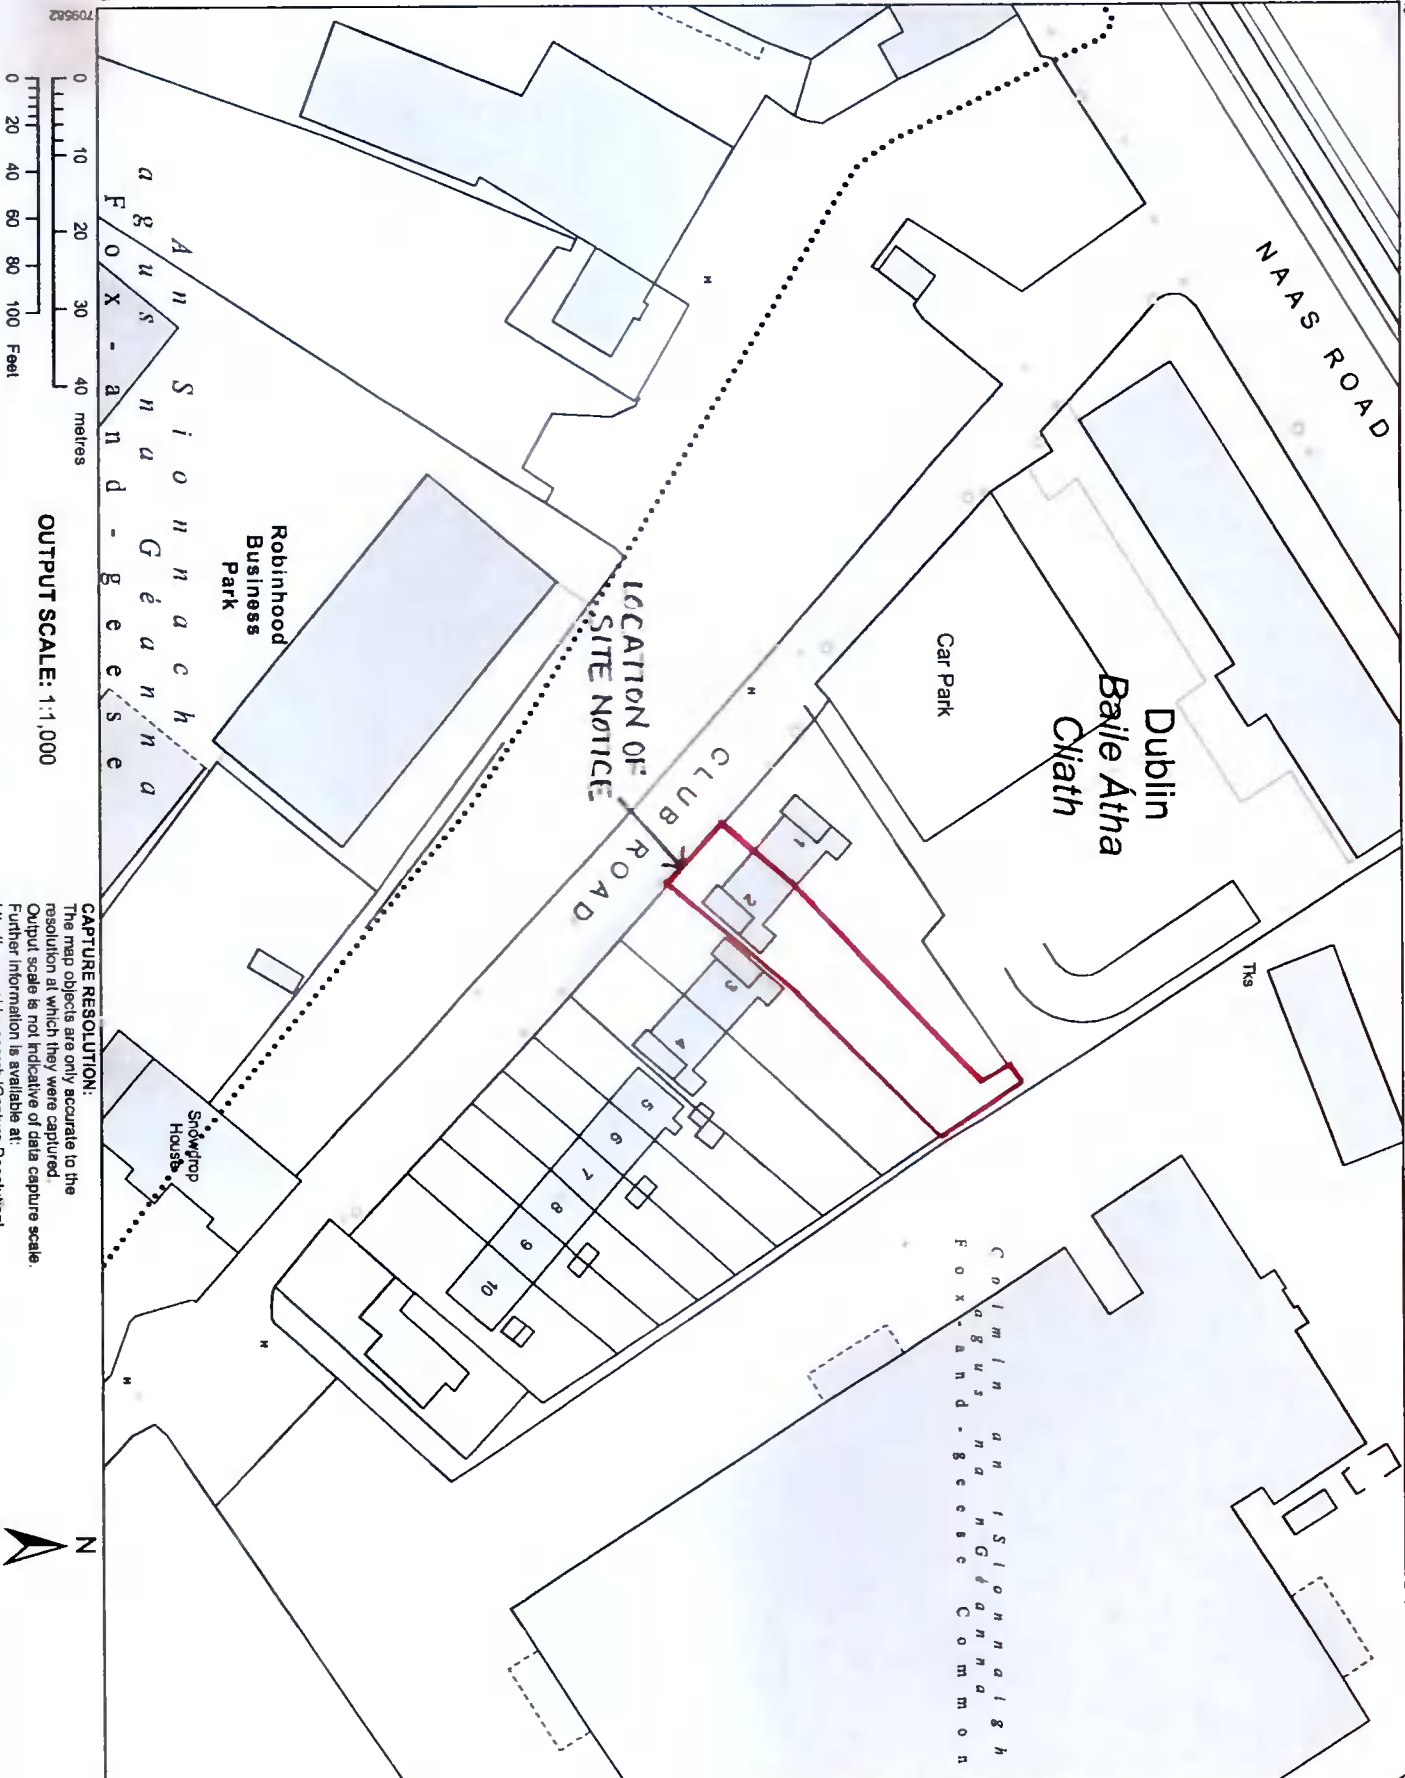

Planning Pack Map

National Mapping Agency

CENTRE COORDINATES:
ITM 709699,731472

PUBLISHED: 27/04/2021
ORDER NO.: 50188179_1

MAP SERIES: 1:1,000
MAP SHEETS: 3327-03
3327-08

2 CLUB ROAD
DUBLIN D22 AV60
LOCATION PLAN
MADELEINE MOORE
06.05.2021

The representation on this map
of a road, track or footpath
is not evidence of the existence
of a right of way.

Ordnance Survey maps
never show legal property
boundaries, nor do they
show ownership of
physical features.

© Suirbheiracht Ordánais Éireann,
2021
© Ordnance Survey Ireland, 2021
www.osi.ie/copyright

LEGEND:
<http://www.osi.ie>
search 'Large Scale Legend'

OUTPUT SCALE: 1:1,000

CAPTURE RESOLUTION:
The map objects are only accurate to the
resolution at which they were captured.
Output scale is not indicative of data capture scale.
Further information is available at:
<http://www.osi.ie>, search 'Capture Resolution'