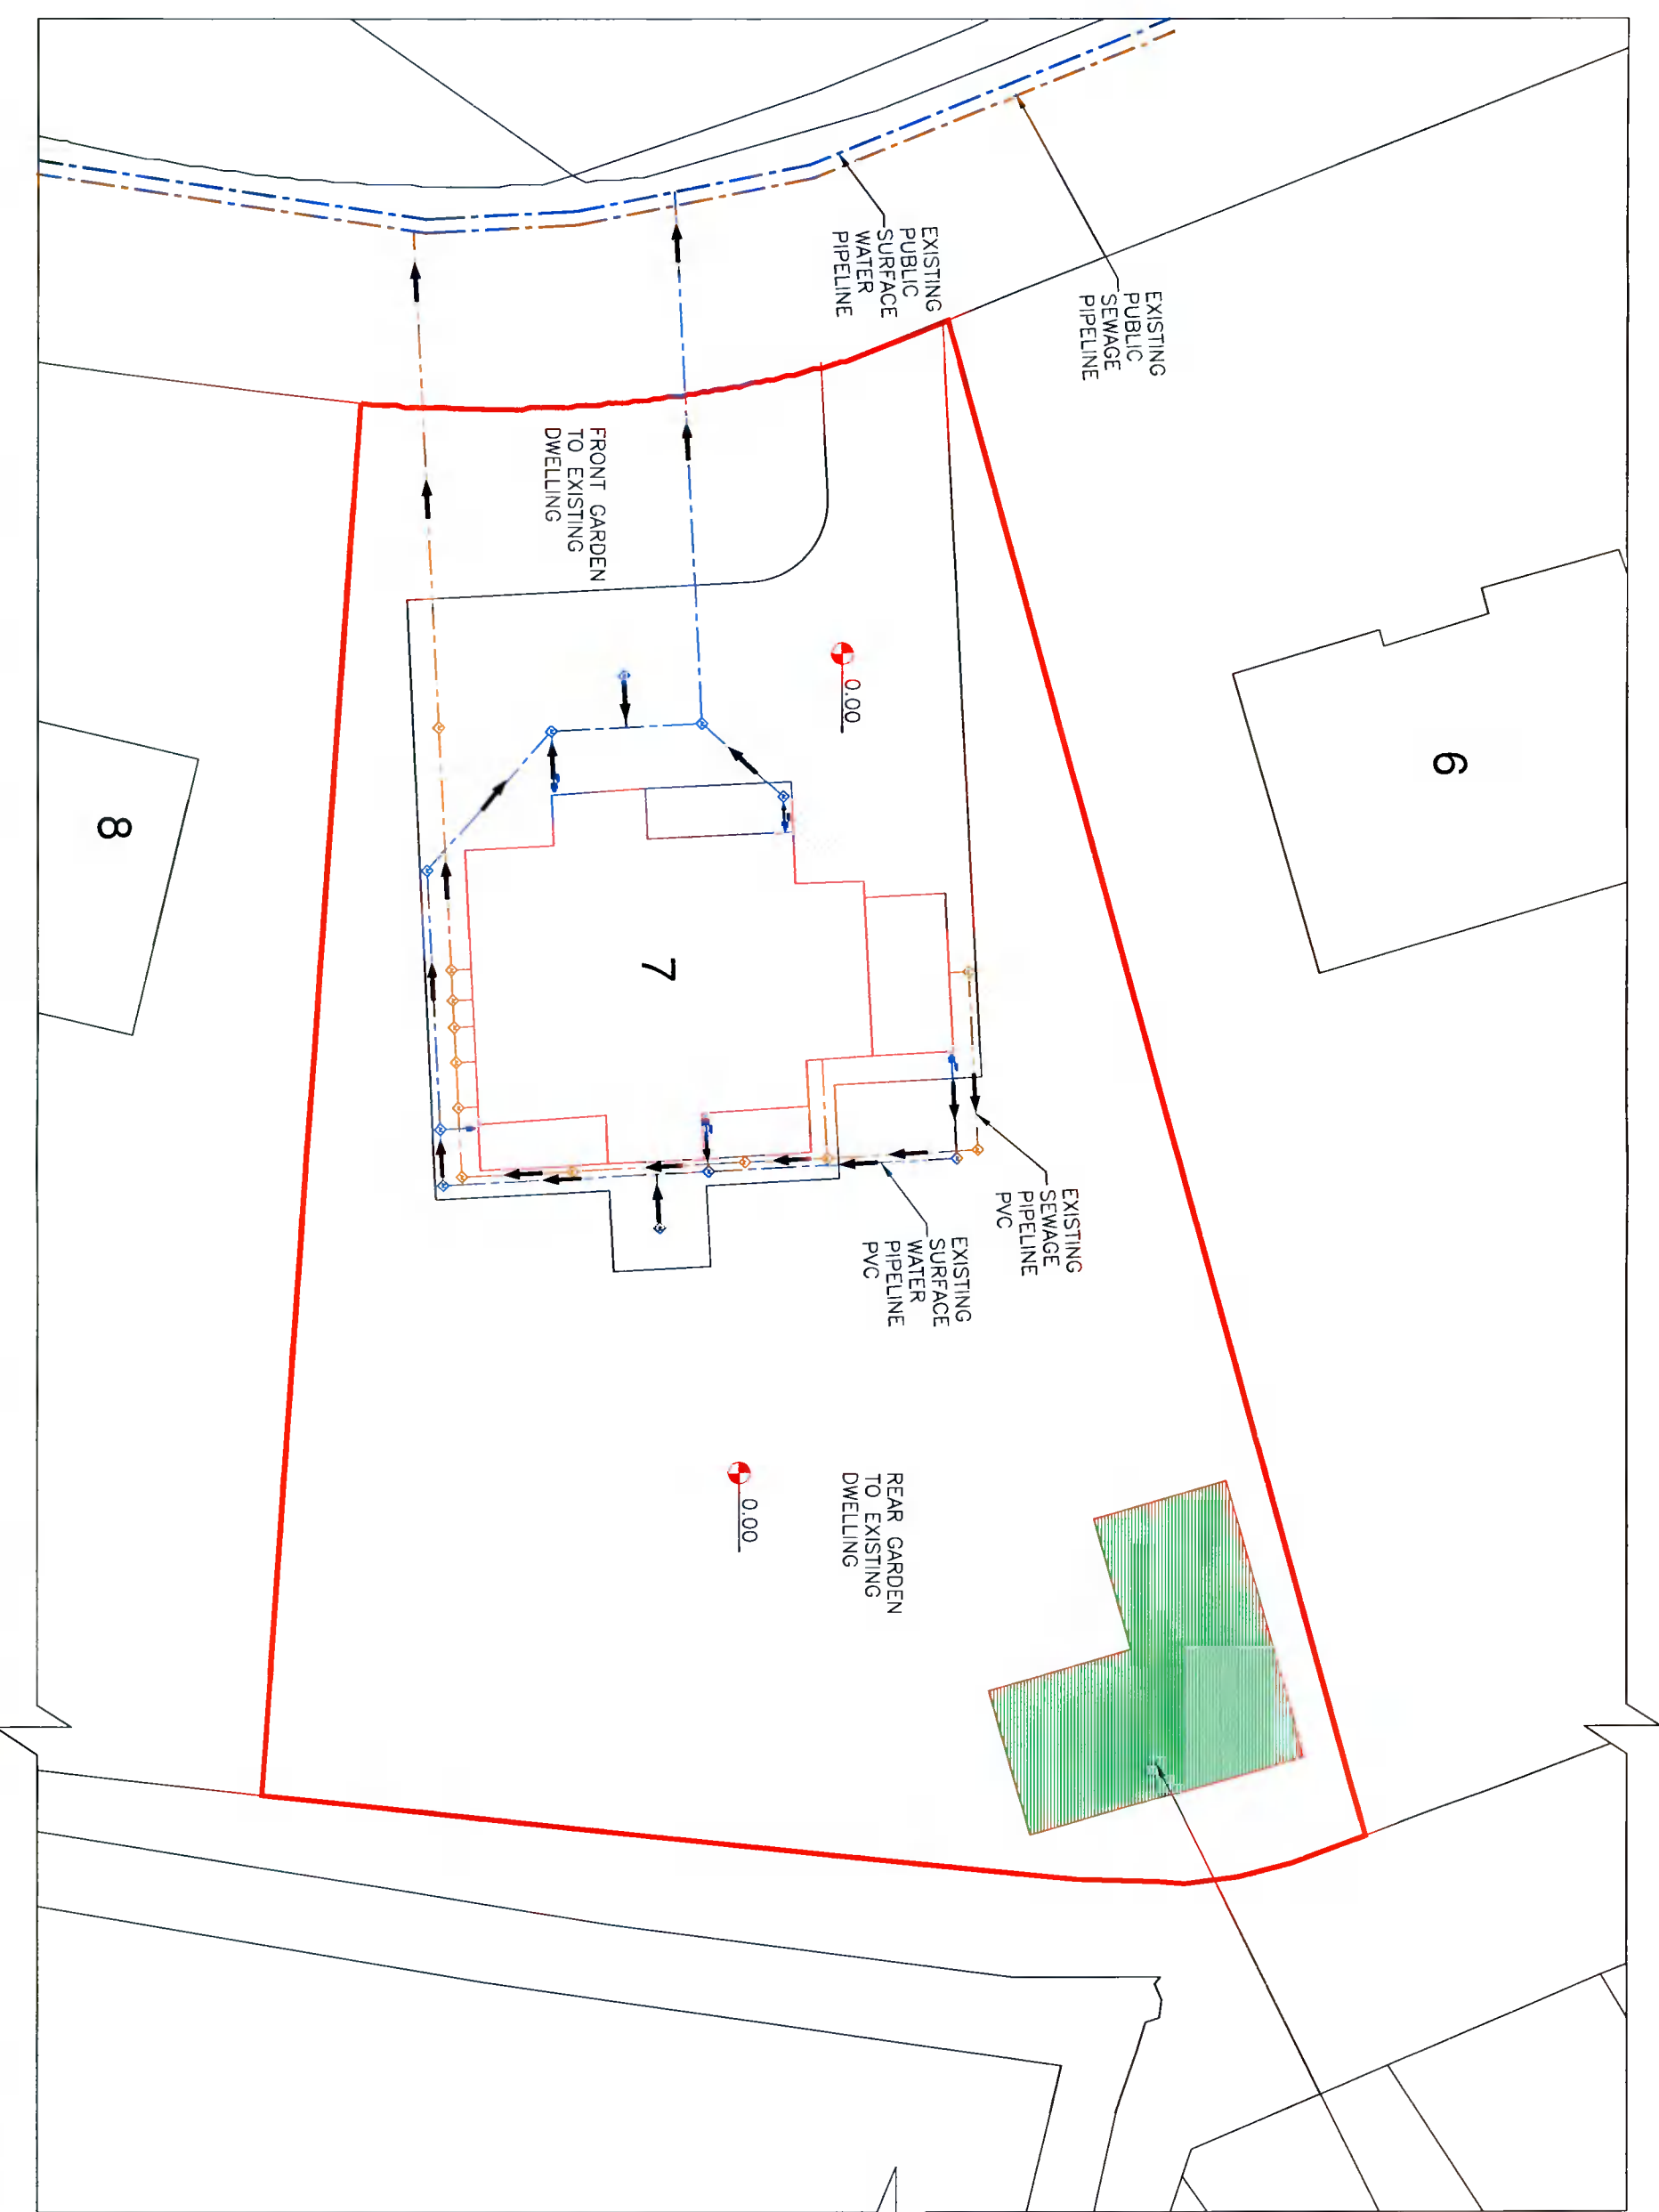

Construction of single storey detached Garden Room comprising of home office and Gym.

The information contained in this drawing is confidential and must not be divulged to any third party without the written consent of 4bes Design Services.

38 Larkfield Avenue  
Lucan  
Co. Dublin

7 Saggart Lakes  
Coldwater Common,  
Saggart, Co. Dublin  
D24PY01

**SITE PLAN SHOWING SURFACE AND FOUL WATER NETWORK**

DRAWN	JOHN FORBES , 38 LARKFIELD AVE. , LUCAN, CO. DUBLIN
DATE	Dec 2021
SCALE	1:250 @ A3
Sean Keller	

**SL - 10**