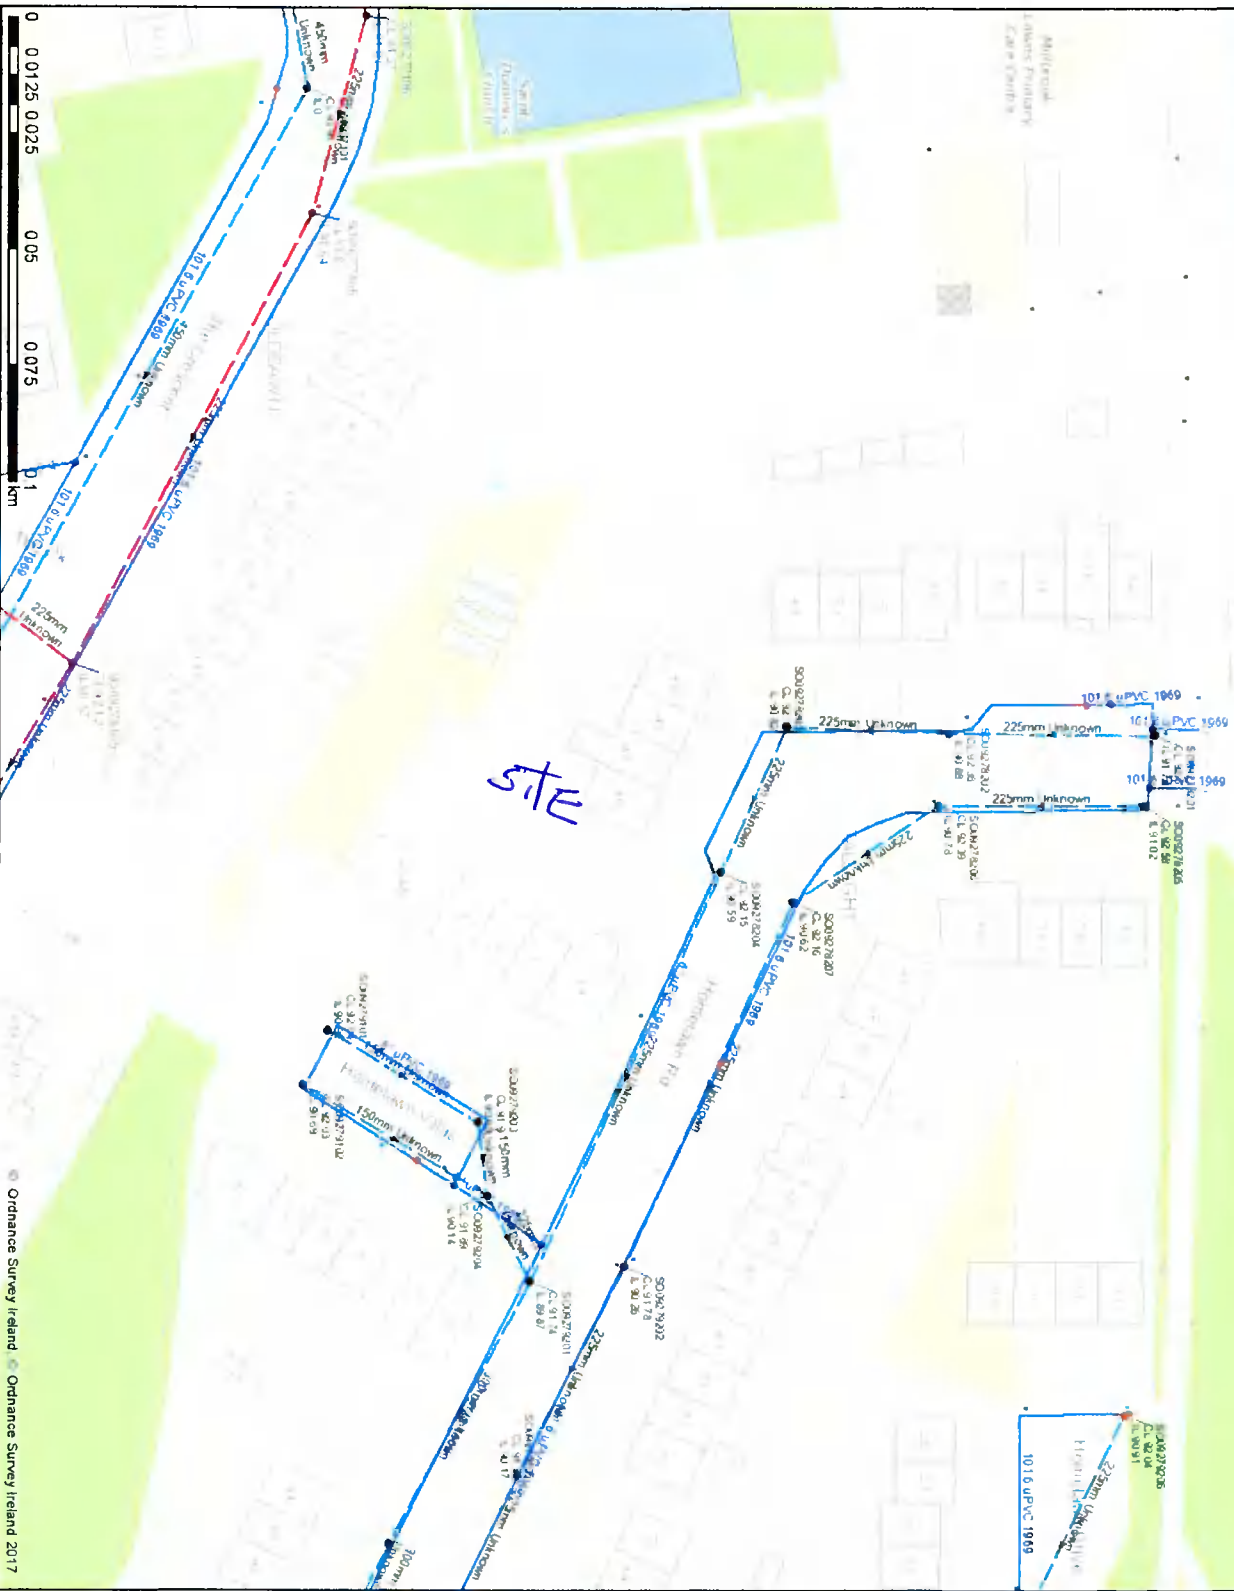

Irish Water Web Map

Saint Mary's Boxing Club, Saint Dominic's Centre

UISCE
CityWater, Irish
WATER

Print Date 04/05/2022
Printed by Irish Water

NOTE: The information shown on this map is for information only. It is not intended to be used as a legal document. The actual position of any asset shown on this map may differ from the position shown on the ground. The information shown on this map is for information only. It is not intended to be used as a legal document. The actual position of any asset shown on this map may differ from the position shown on the ground. The information shown on this map is for information only. It is not intended to be used as a legal document. The actual position of any asset shown on this map may differ from the position shown on the ground.

Symbol	Description
Blue line	Water Main
Blue dashed line	Water Main (Proposed)
Blue dotted line	Water Main (Underground)
Blue solid line	Water Main (Overground)
Blue dashed line	Water Main (Proposed) (Overground)
Blue dotted line	Water Main (Proposed) (Underground)
Blue solid line	Water Main (Proposed) (Overground/Underground)
Blue dashed line	Water Main (Proposed) (Overground/Underground) (Proposed)
Blue dotted line	Water Main (Proposed) (Overground/Underground) (Proposed) (Underground)
Blue solid line	Water Main (Proposed) (Overground/Underground) (Proposed) (Overground)
Blue dashed line	Water Main (Proposed) (Overground/Underground) (Proposed) (Overground) (Proposed)
Blue dotted line	Water Main (Proposed) (Overground/Underground) (Proposed) (Overground) (Proposed) (Underground)
Blue solid line	Water Main (Proposed) (Overground/Underground) (Proposed) (Overground) (Proposed) (Overground/Underground)