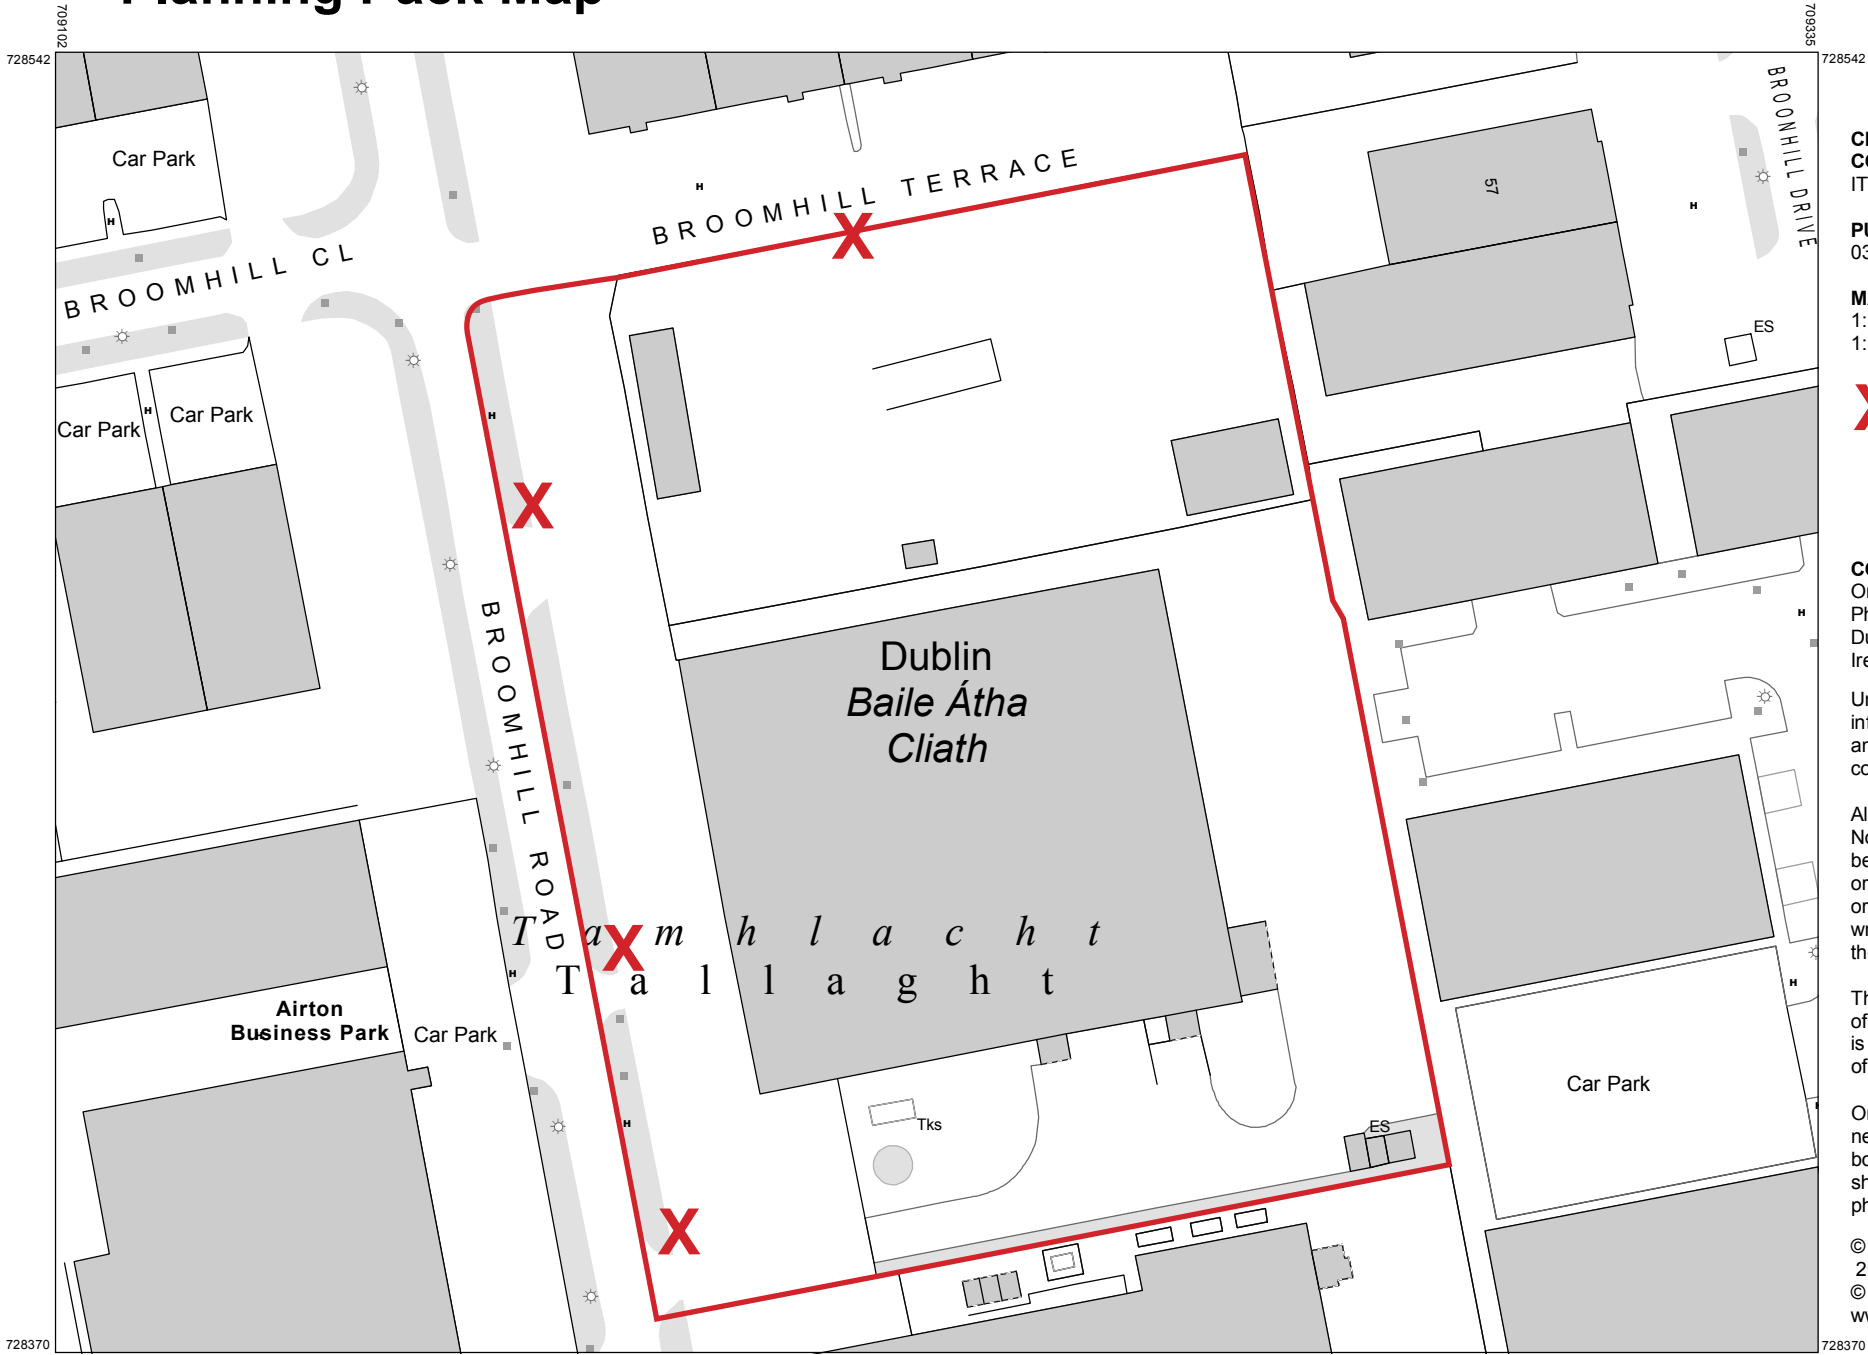

Planning Pack Map

CENTRE COORDINATES:
ITM 709219,728456

PUBLISHED: 03/02/2021
ORDER NO.: 50169730_1

MAP SERIES: 1:1,000
MAP SHEETS: 3390-02, 3390-07

X Location of Site Notice

COMPILED AND PUBLISHED BY:
Ordnance Survey Ireland,
Phoenix Park,
Dublin 8,
Ireland.

The representation on this map of a road, track or footpath is not evidence of the existence of a right of way.

Ordnance Survey maps never show legal property boundaries, nor do they show ownership of physical features.

© Suirbhéireacht Ordanáis Éireann, 2021
© Ordnance Survey Ireland, 2021
www.osi.ie/copyright

LEGEND:
<http://www.osi.ie>;
search 'Large Scale Legend'

CAPTURE RESOLUTION:
The map objects are only accurate to the resolution at which they were captured. Output scale is not indicative of data capture scale. Further information is available at: <http://www.osi.ie>; search 'Capture Resolution'