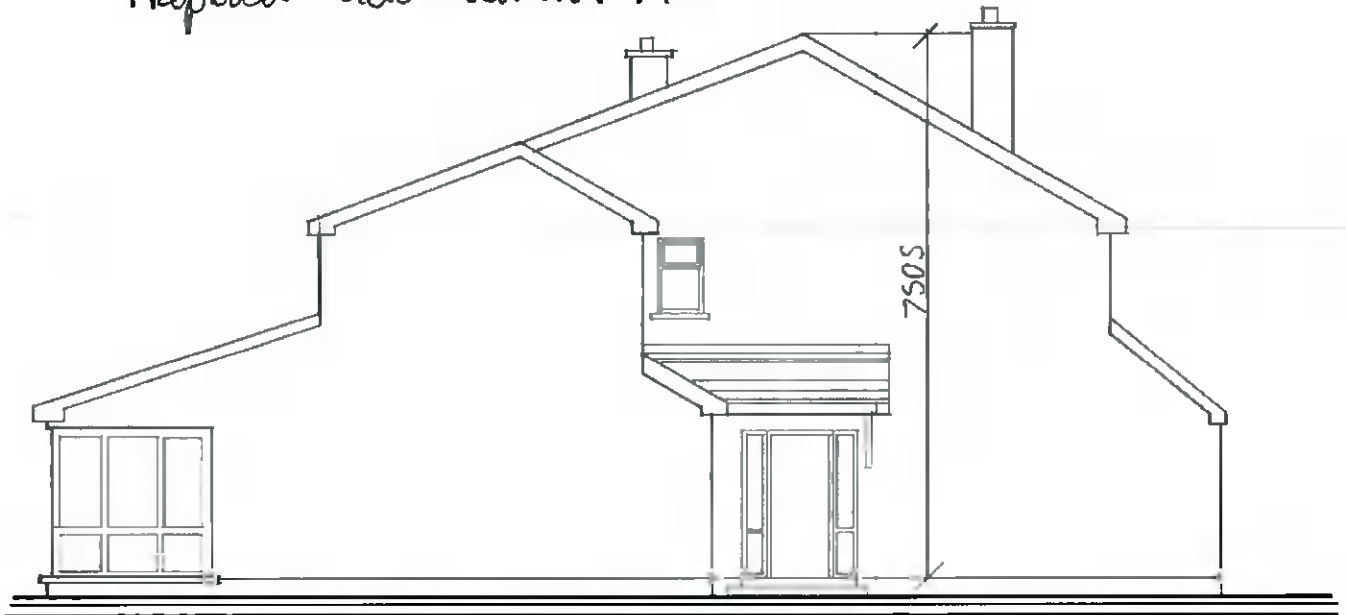

Proposed Side Elevation 1:100

Existing Side Elevation 1:100

Proposed extension at 42 Marian Crescent, Rathfarnham, Dublin
for Patrick Mc Bride