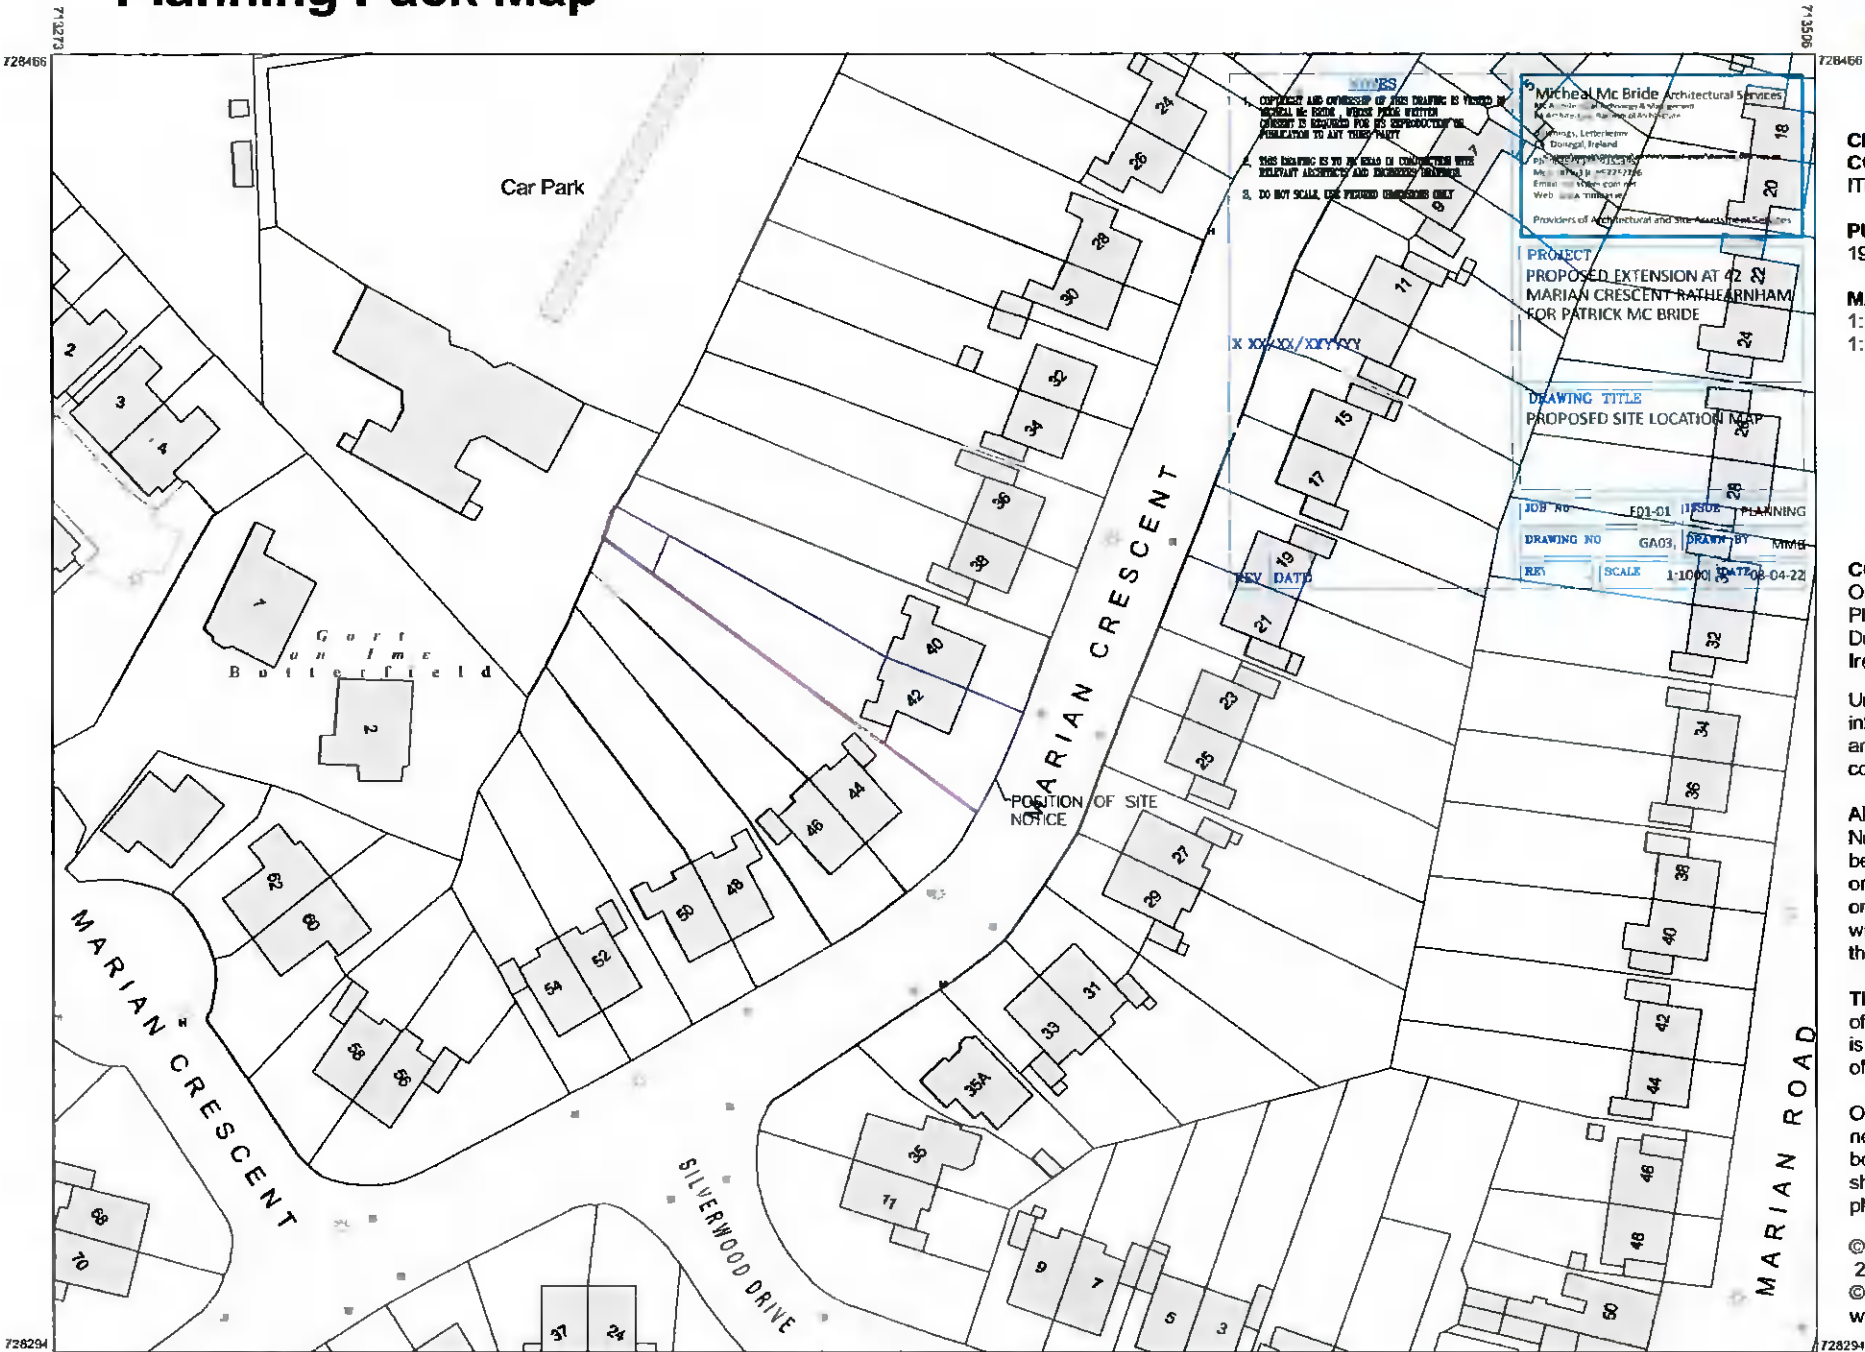

Planning Pack Map

NOTES

COPYRIGHT AND OWNERSHIP OF THIS DRAWING IS RESERVED BY MICHAEL MC BRIDE ARCHITECTURAL SERVICES. UNLESS OTHERWISE STATED, PERMISSION IS REQUIRED FOR ITS REPRODUCTION OR PUBLICATION TO ANY THIRD PARTY.

THIS DRAWING IS TO BE USED IN CONNECTION WITH RELEVANT ARCHITECTURAL AND ENGINEERING DRAWINGS.

3. DO NOT SCALE, USE PERIOD DIMENSIONS ONLY.

MICHAEL MC BRIDE ARCHITECTURAL SERVICES
42, 23 MARIAN CRESCENT RATHBARNHAM
DUBLIN 8, IRELAND
Tel: +353 (0)1 452 2776
Email: info@mmbsa.ie
Web: www.mmbsa.ie
Providers of Architectural and Site Assessment Services

PROJECT
PROPOSED EXTENSION AT 42 23
MARIAN CRESCENT RATHBARNHAM
FOR PATRICK MC BRIDE

DRAWING TITLE
PROPOSED SITE LOCATION MAP

JOB NO. EP1-01 (1) 19/04/2022 PLANNING

DRAWING NO. GA03, **DRAWN BY** MMB

REV. SCALE 1:1000, DATE 19/04/22

CENTRE COORDINATES:
ITM 713390,728380

PUBLISHED: 19/04/2022
ORDER NO.: 50263026_1

MAP SERIES: 1:1,000
MAP SHEETS: 3391-02, 3391-07

COMPILED AND PUBLISHED BY:
Ordnance Survey Ireland,
Phoenix Park,
Dublin 8,
Ireland.

Unauthorised reproduction infringes Ordnance Survey Ireland and Government of Ireland copyright.

All rights reserved. No part of this publication may be copied, reproduced or transmitted in any form or by any means without the prior written permission of the copyright owners.

The representation on this map of a road, track or footpath is not evidence of the existence of a right of way.

Ordnance Survey maps never show legal property boundaries, nor do they show ownership of physical features.

© Suirbhéireacht Ordánais Éireann, 2022
© Ordnance Survey Ireland, 2022
www.osi.ie/copyright

OUTPUT SCALE: 1:1,000

CAPTURE RESOLUTION:
The map objects are only accurate to the resolution at which they were captured. Output scale is not indicative of data capture scale. Further information is available at <http://www.osi.ie>, search 'Capture Resolution'

LEGEND:
<http://www.osi.ie>;
search 'Large Scale Legend'