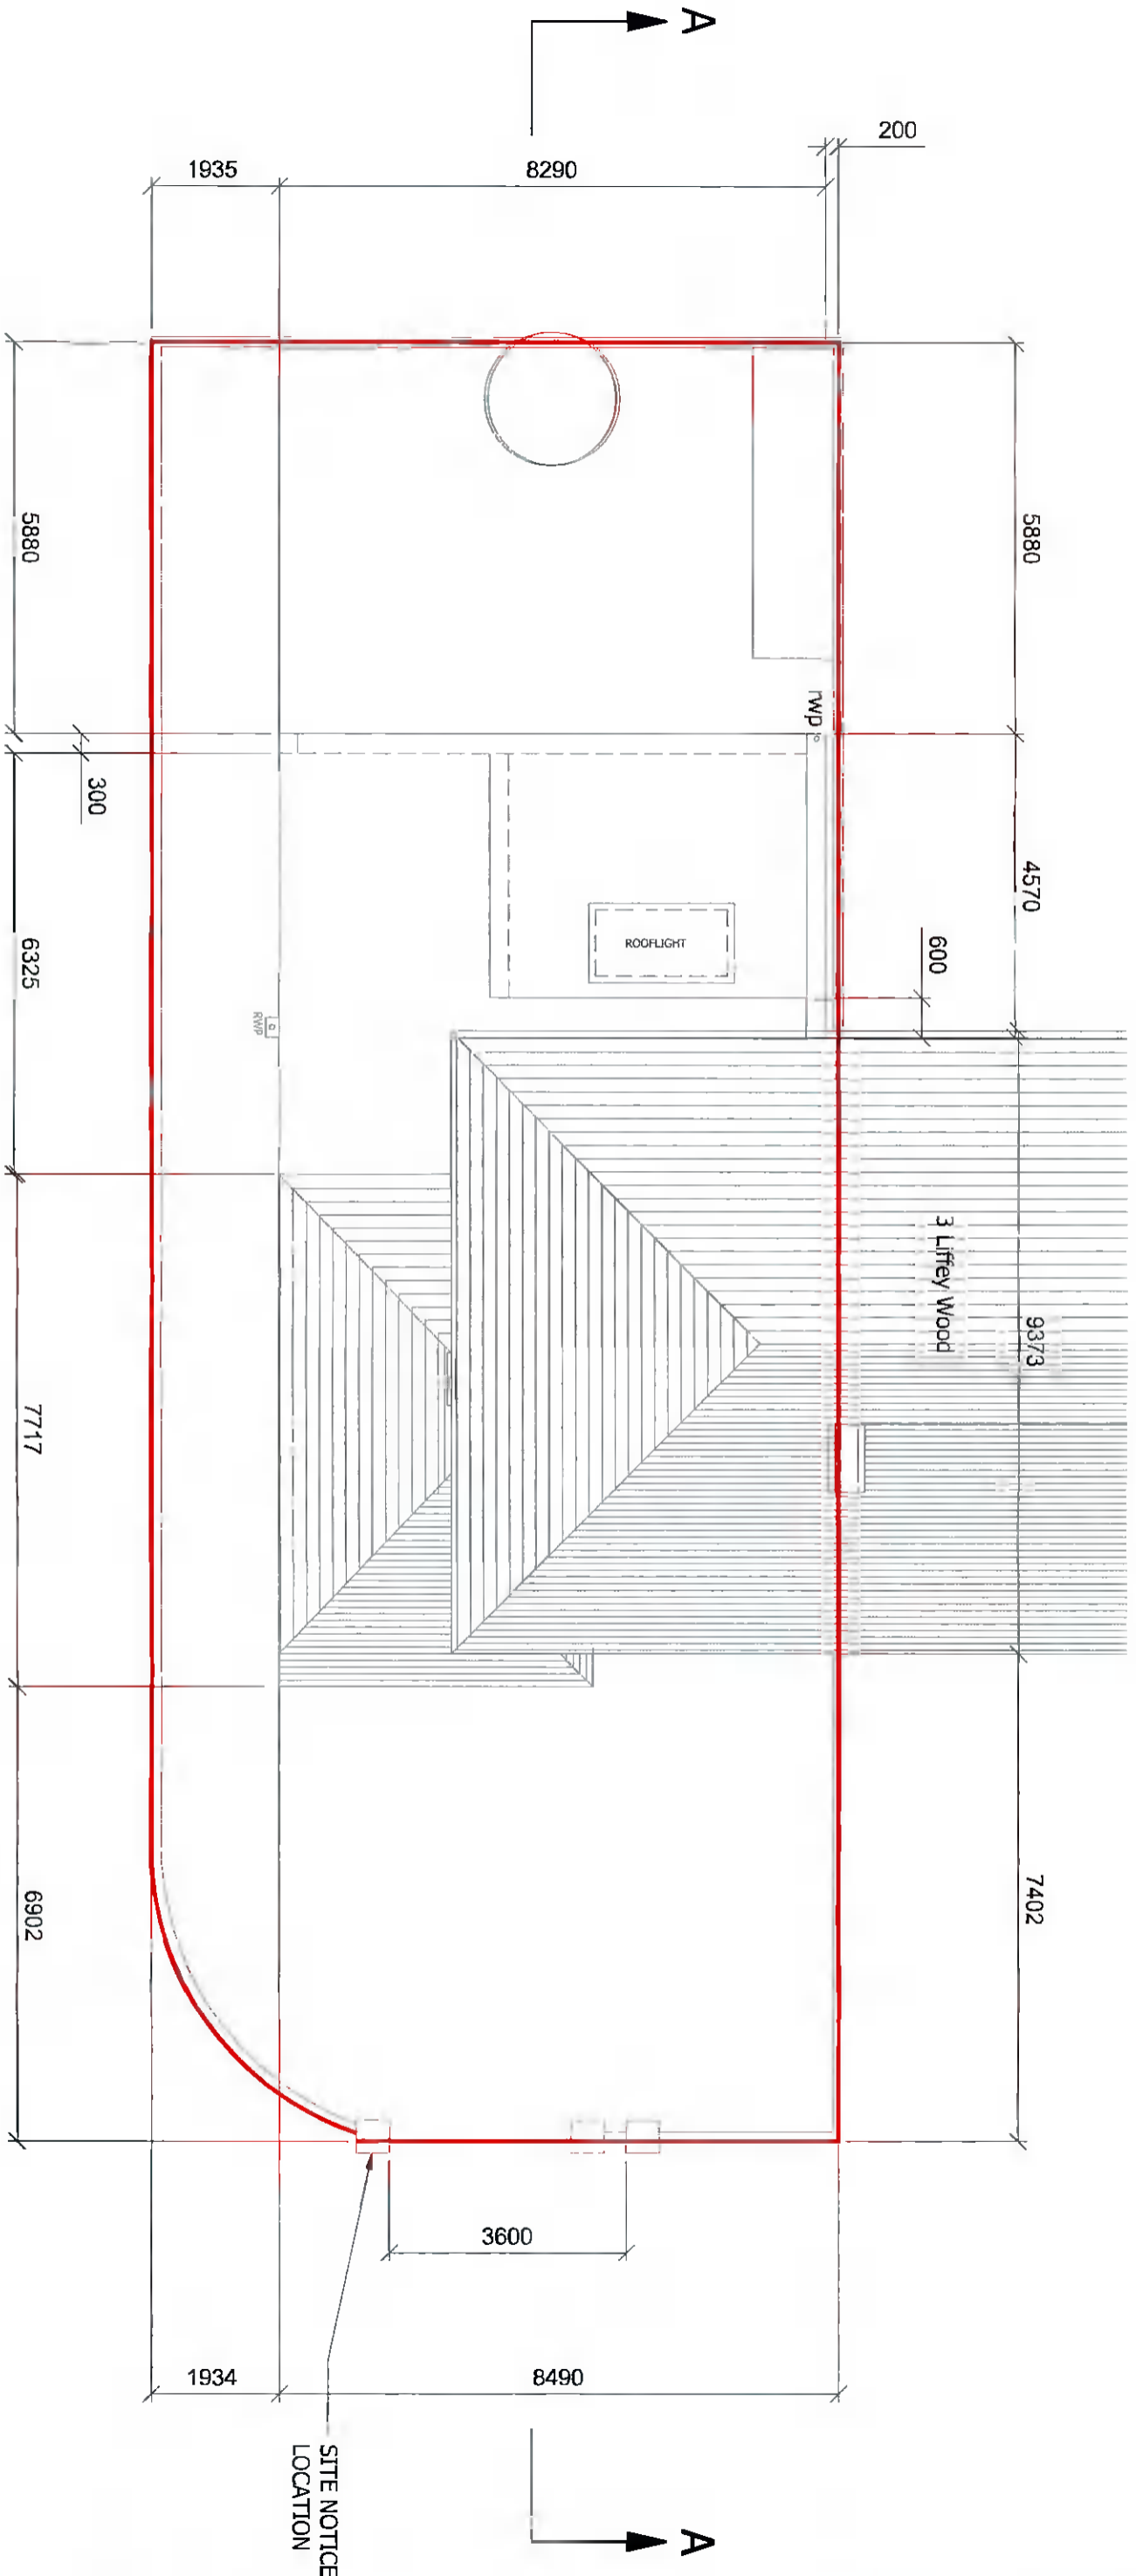

1 ROOF PLAN

Legend:

Notes:

1. Do Not Scale.
2. Use figured dimensions only.
3. This drawing is to be read in conjunction with all relevant specifications and drawings.

Planning Application

Client:	Paul Tighe	Date:	10th May 2022
Project:	1 Liffey Wood, Liffey Valley Park, Lucan, Co. Dublin		
Drawing Title:	Roof Plan - Proposed		
Drawn By:	PT	Designed By:	PT
Scale:	1:100 @A3	Drawing No.:	22002_2003
		Project No.:	22001
		Rev.:	

SITE NOTICE LOCATION