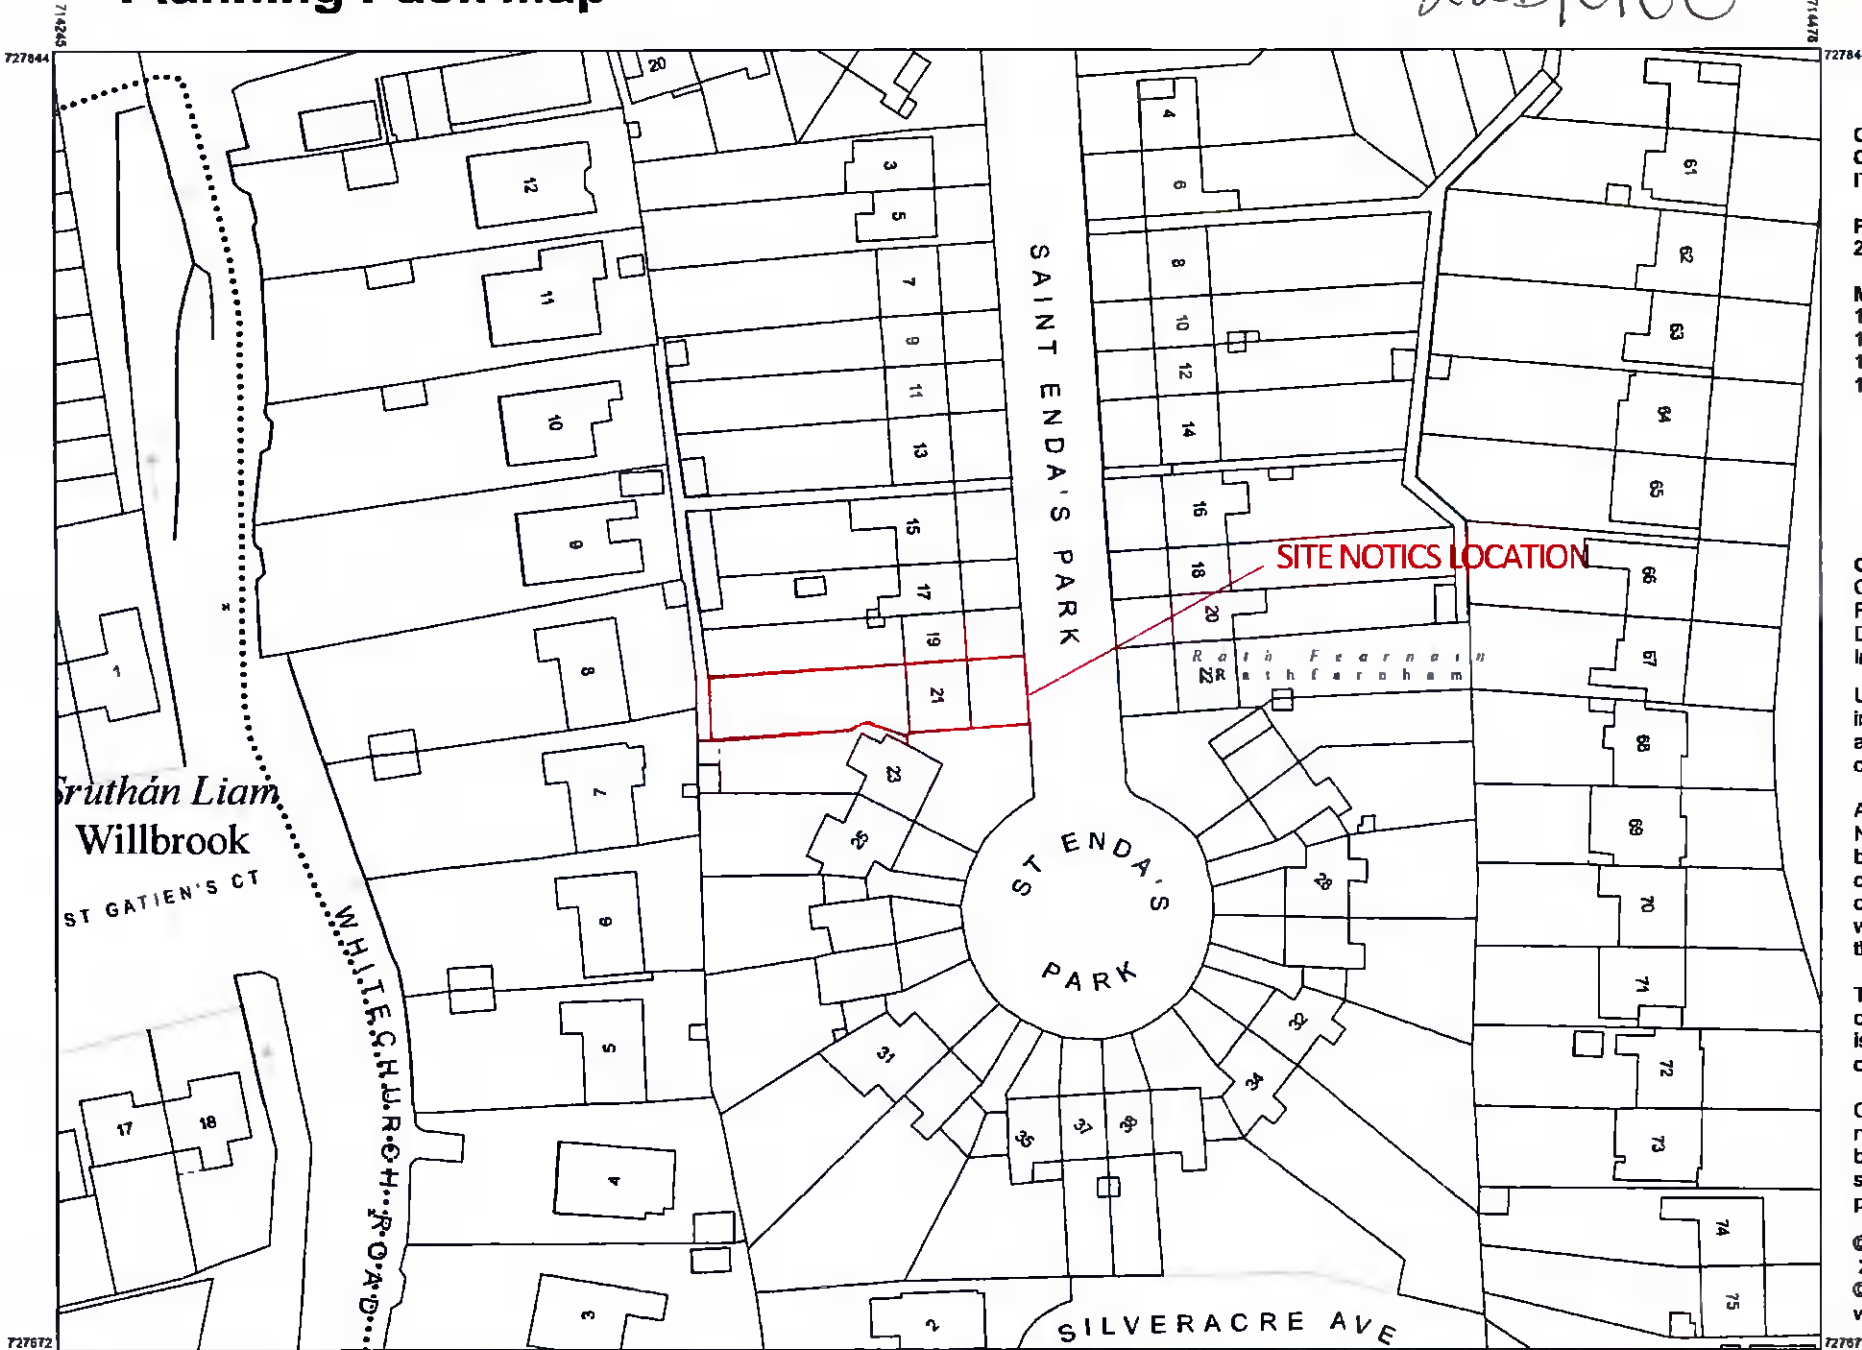

Planning Pack Map

22B/0160

CENTRE COORDINATES:
ITM 714362.727758

PUBLISHED: 20/05/2021 **ORDER NO.:** 50194147_1

MAP SERIES: 1:1,000 **MAP SHEETS:** 3391-08
1:1,000 3391-09
1:1,000 3391-13
1:1,000 3391-14

The representation on this map
of a road, track or footpath
is not evidence of the existence
of a right of way.

Ordnance Survey maps
never show legal property
boundaries, nor do they
show ownership of
physical features.

© Suirbhéireacht Ordanáis Éireann,
2021
© Ordnance Survey Ireland, 2021
www.osi.ie/copyright

LEGEND:
<http://www.osi.ie>;
search 'Large Scale Legend'

OUTPUT SCALE: 1:1,000

CAPTURE RESOLUTION:
The map objects are only accurate to the
resolution at which they were captured.
Output scale is not indicative of data capture scale.
Further information is available at
<http://www.osi.ie> search 'Capture Resolution'