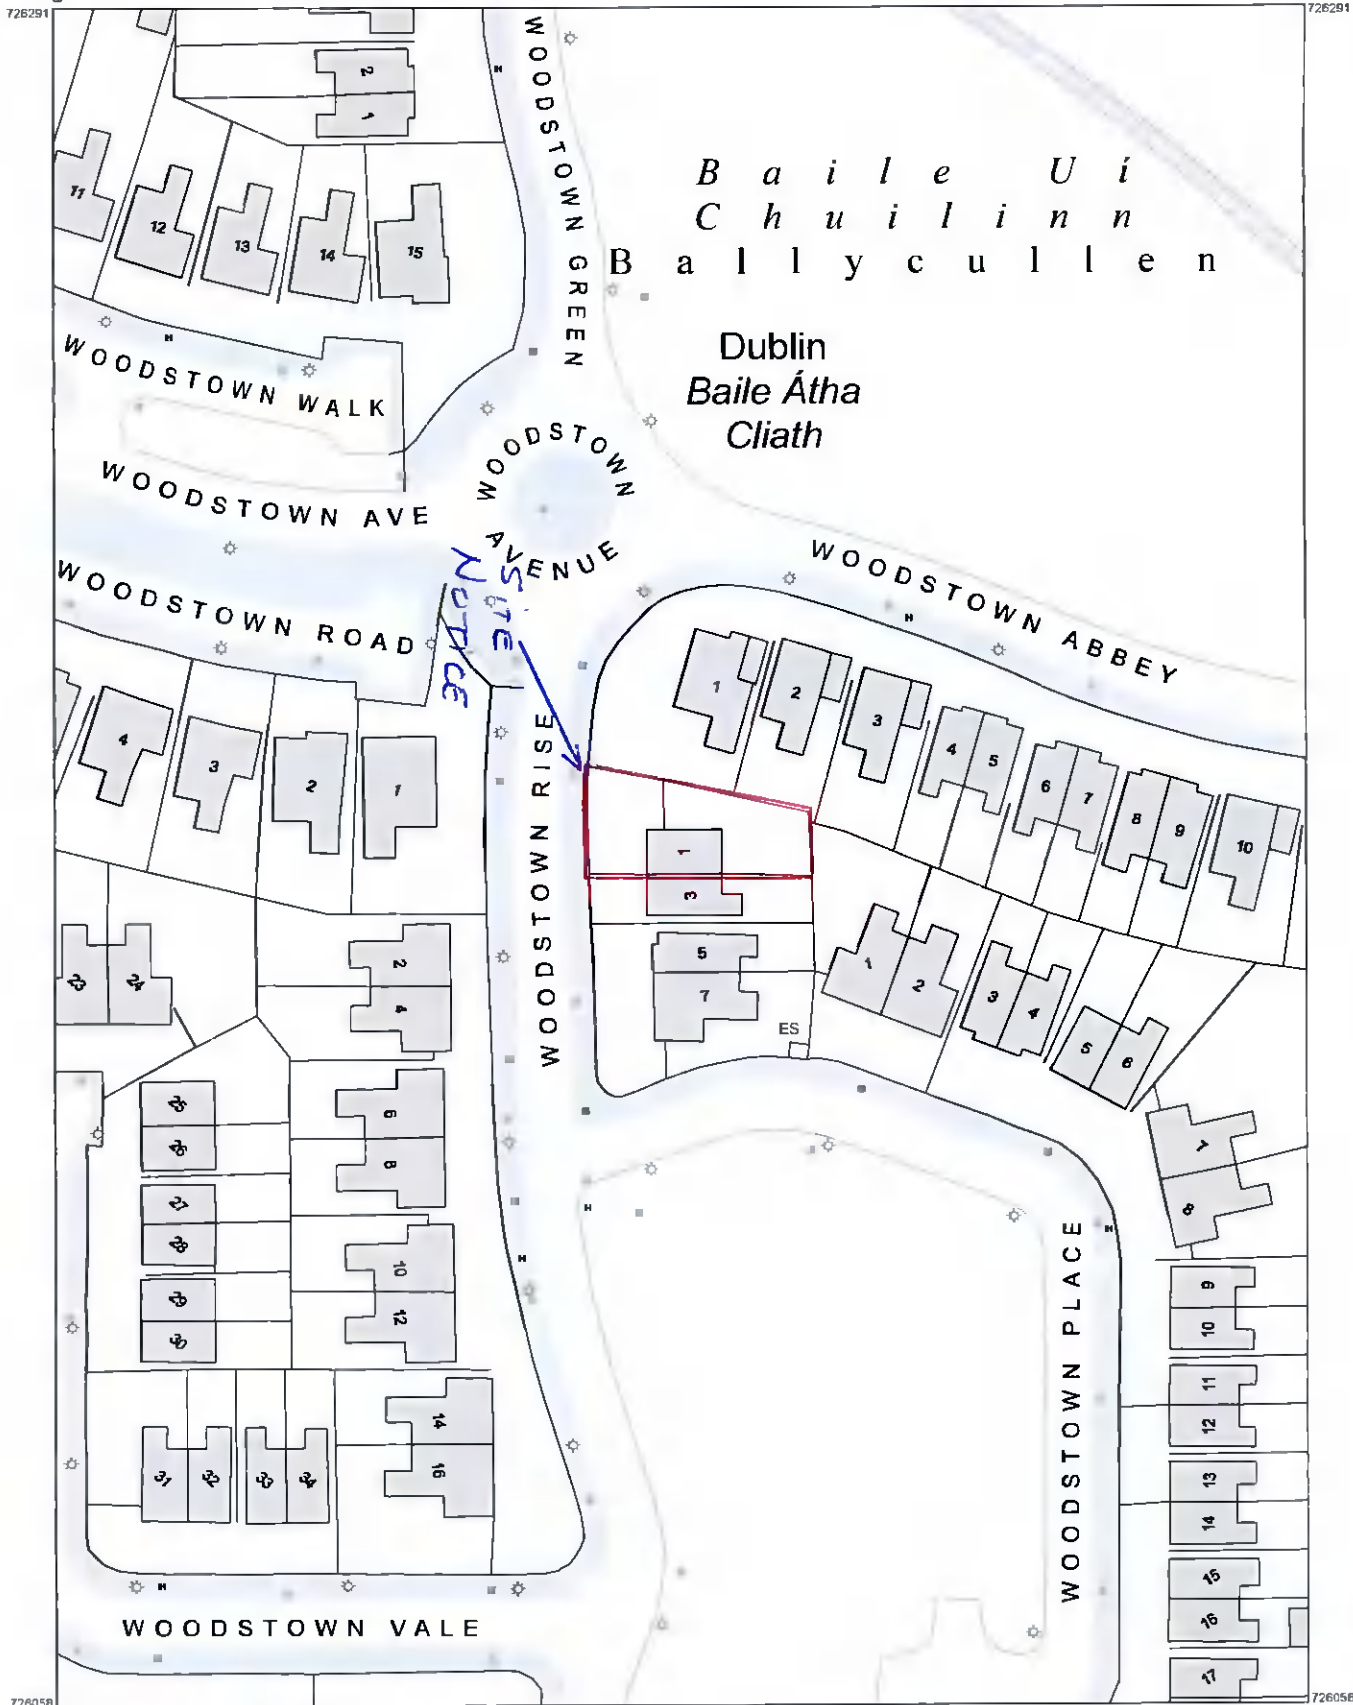

# Planning Pack Map

OUTPUT SCALE: 1:1,000

**CENTRE COORDINATES:**  
ITM 711819,726175

**PUBLISHED:** 30/03/2022  
**ORDER NO.:** 50259267\_1  
**MAP SERIES:** 1:1,000  
**MAP SHEETS:** 3390-25

**CAPTURE RESOLUTION:**  
The map objects are only accurate to the resolution at which they were captured. Output scale is not indicative of data capture scale. Further information is available at <http://www.osi.ie>, search 'Capture Resolution'.

Ordnance Survey maps never show legal property boundaries, nor do they show ownership of physical features.

© Suirbhéireacht Ordnáis Éireann, 2022  
© Ordnance Survey Ireland, 2022  
[www.osi.ie/copyright](http://www.osi.ie/copyright)

Unauthorised reproduction infringes Ordnance Survey Ireland and Government of Ireland copyright

The representation on this map of a road, track or footpath is not evidence of the existence of a right of way