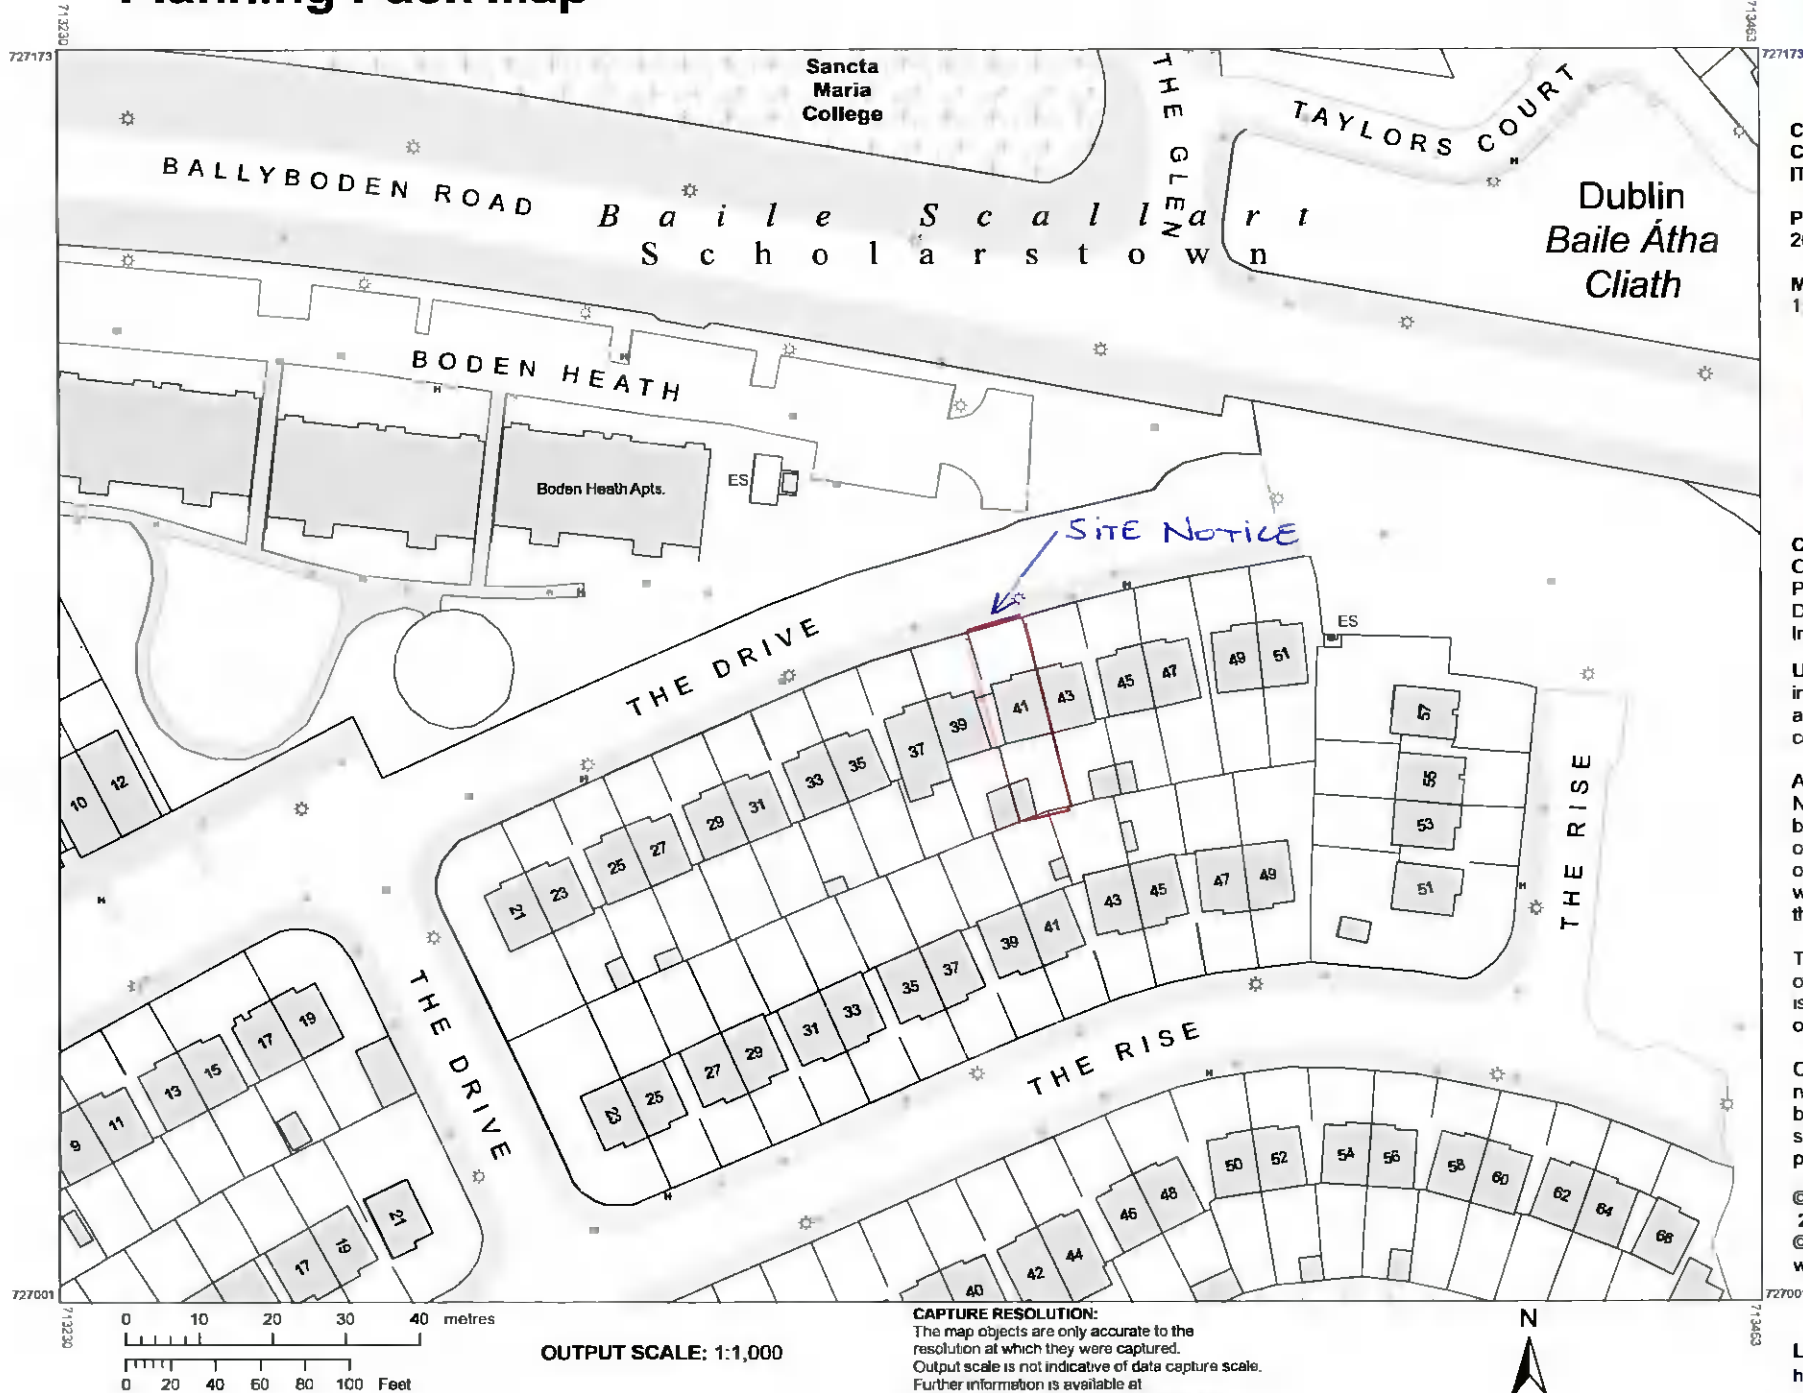

Planning Pack Map

CENTRE COORDINATES:
ITM 713347,727087

PUBLISHED: 26/04/2022
ORDER NO.: 50264357_1

MAP SERIES: 11,000
MAP SHEETS: 3391-17

COMPILED AND PUBLISHED BY:
Ordnance Survey Ireland,
Phoenix Park,
Dublin 8,
Ireland.

The representation on this map
of a road, track or footpath
is not evidence of the existence
of a right of way.

Ordnance Survey maps
never show legal property
boundaries, nor do they
show ownership of
physical features.

© Surbheireacht Ordanáis Éireann,
2022
© Ordnance Survey Ireland, 2022
www.osi.ie/copyright

LEGEND:
<http://www.osi.ie>,
search 'Large Scale Legend'

CAPTURE RESOLUTION:
The map objects are only accurate to the
resolution at which they were captured.
Output scale is not indicative of data capture scale.
Further information is available at
<http://www.osi.ie>, search 'Capture Resolution'