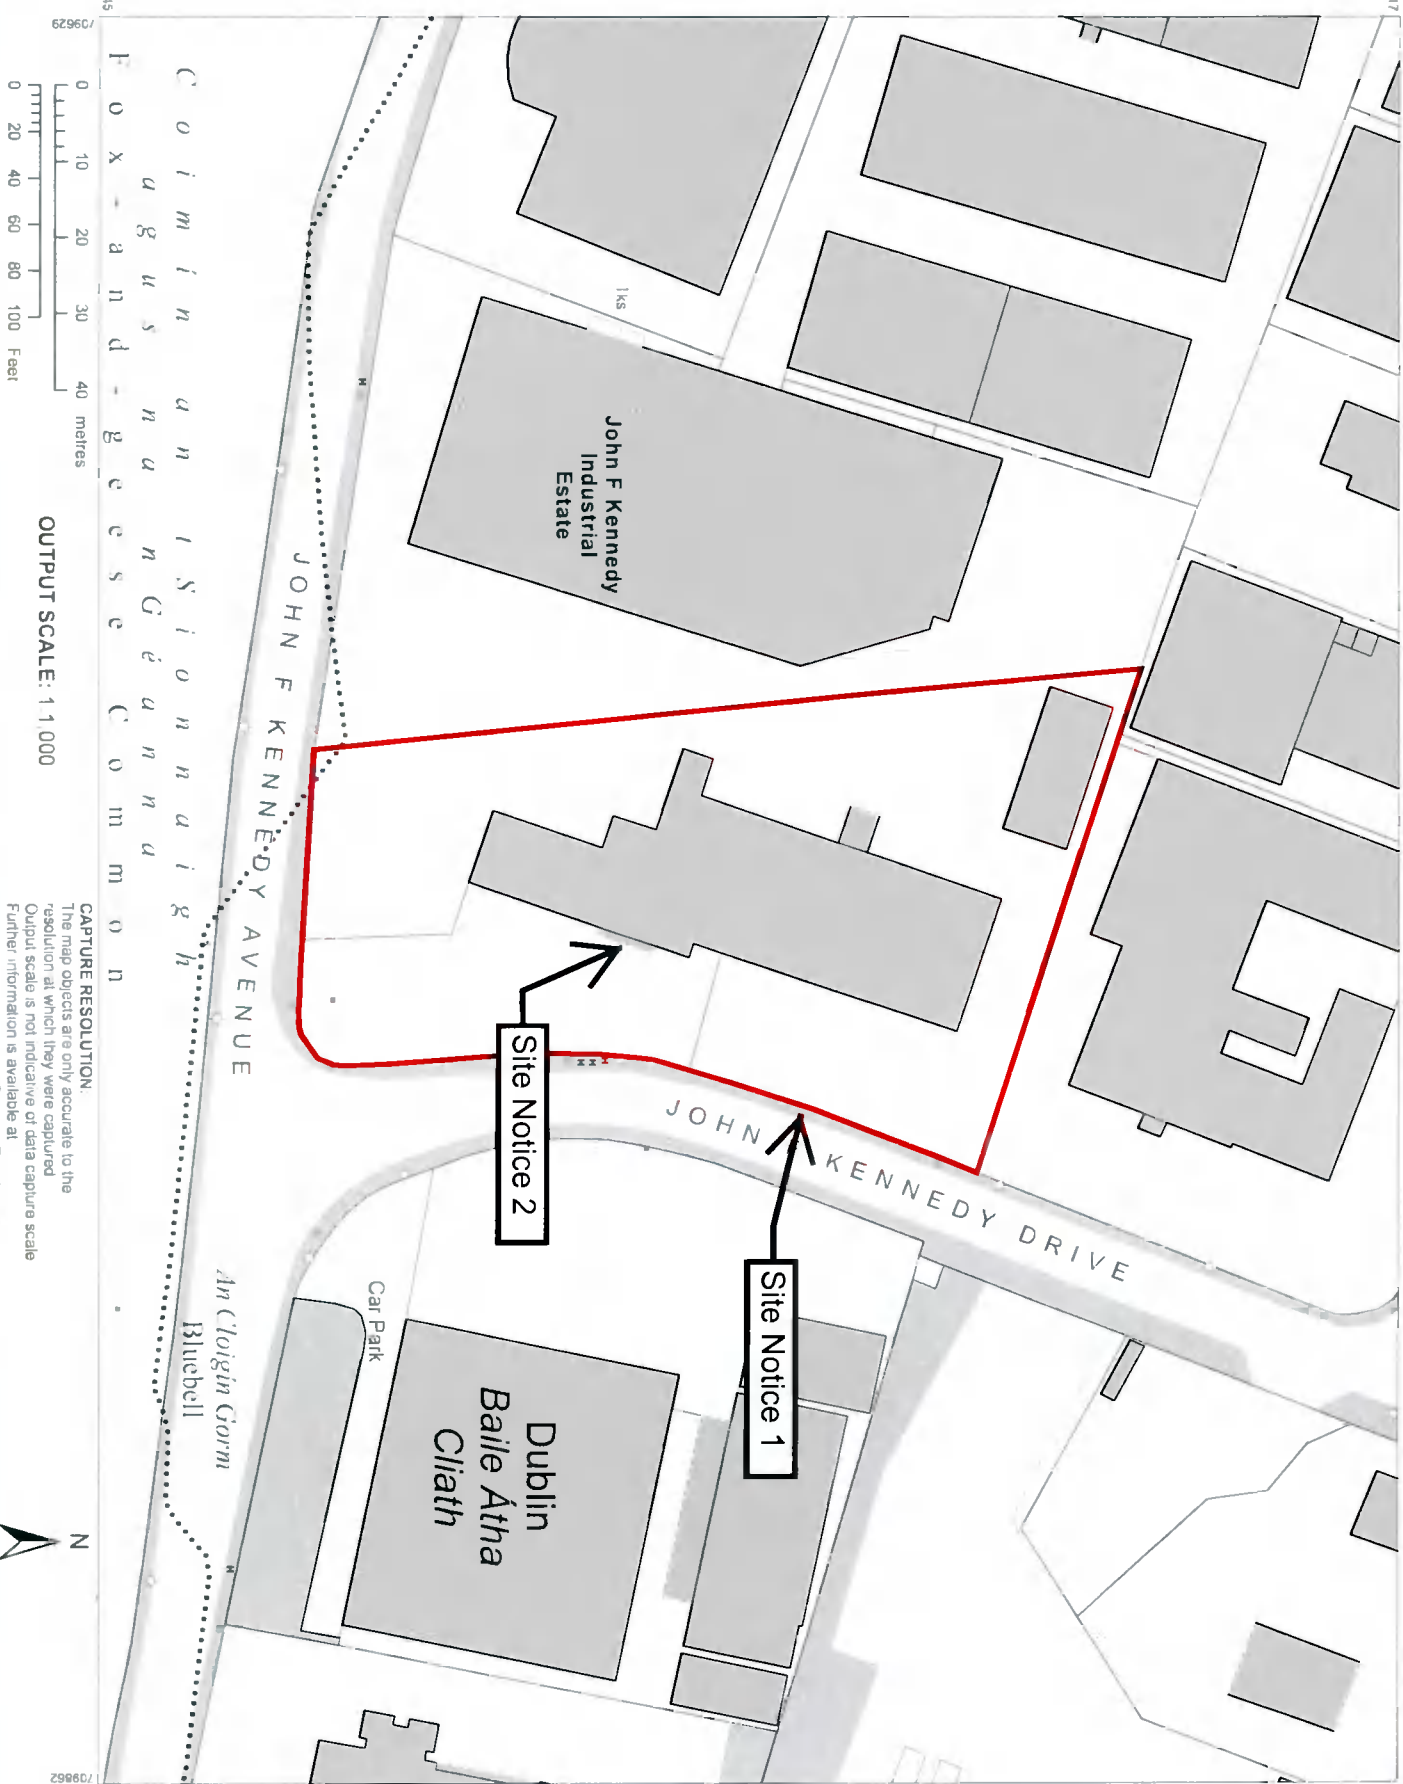

OSi PLACE Map

Site LUCAIUI F1A1
Drawing Ref: 012407/002

National Mapping Agency

CENTRE COORDINATES:
ITM 709746, 731931

PUBLISHED: 18/12/2020
ORDER NO.: 50152788_1

MAP SERIES: 1:1,000
MAP SHEETS: 3327-03

COMPILED AND PUBLISHED BY:

The representation on this map of a road, track or footpath is not evidence of the existence of a right of way.

Ordnance Survey maps never show legal property boundaries, nor do they show ownership of physical features.

© Surphéireacht Ordánáis Éireann, 2020
© Ordnance Survey Ireland, 2020
www.osi.ie/copyright

LEGEND:
<http://www.osi.ie>
search 'Large Scale Legend'

OUTPUT SCALE: 1:1,000

CAPTURE RESOLUTION:
The map objects are only accurate to the resolution at which they were captured
Output scale is not indicative of data capture scale
Further information is available at <http://www.osi.ie> search 'Caption Resolution'